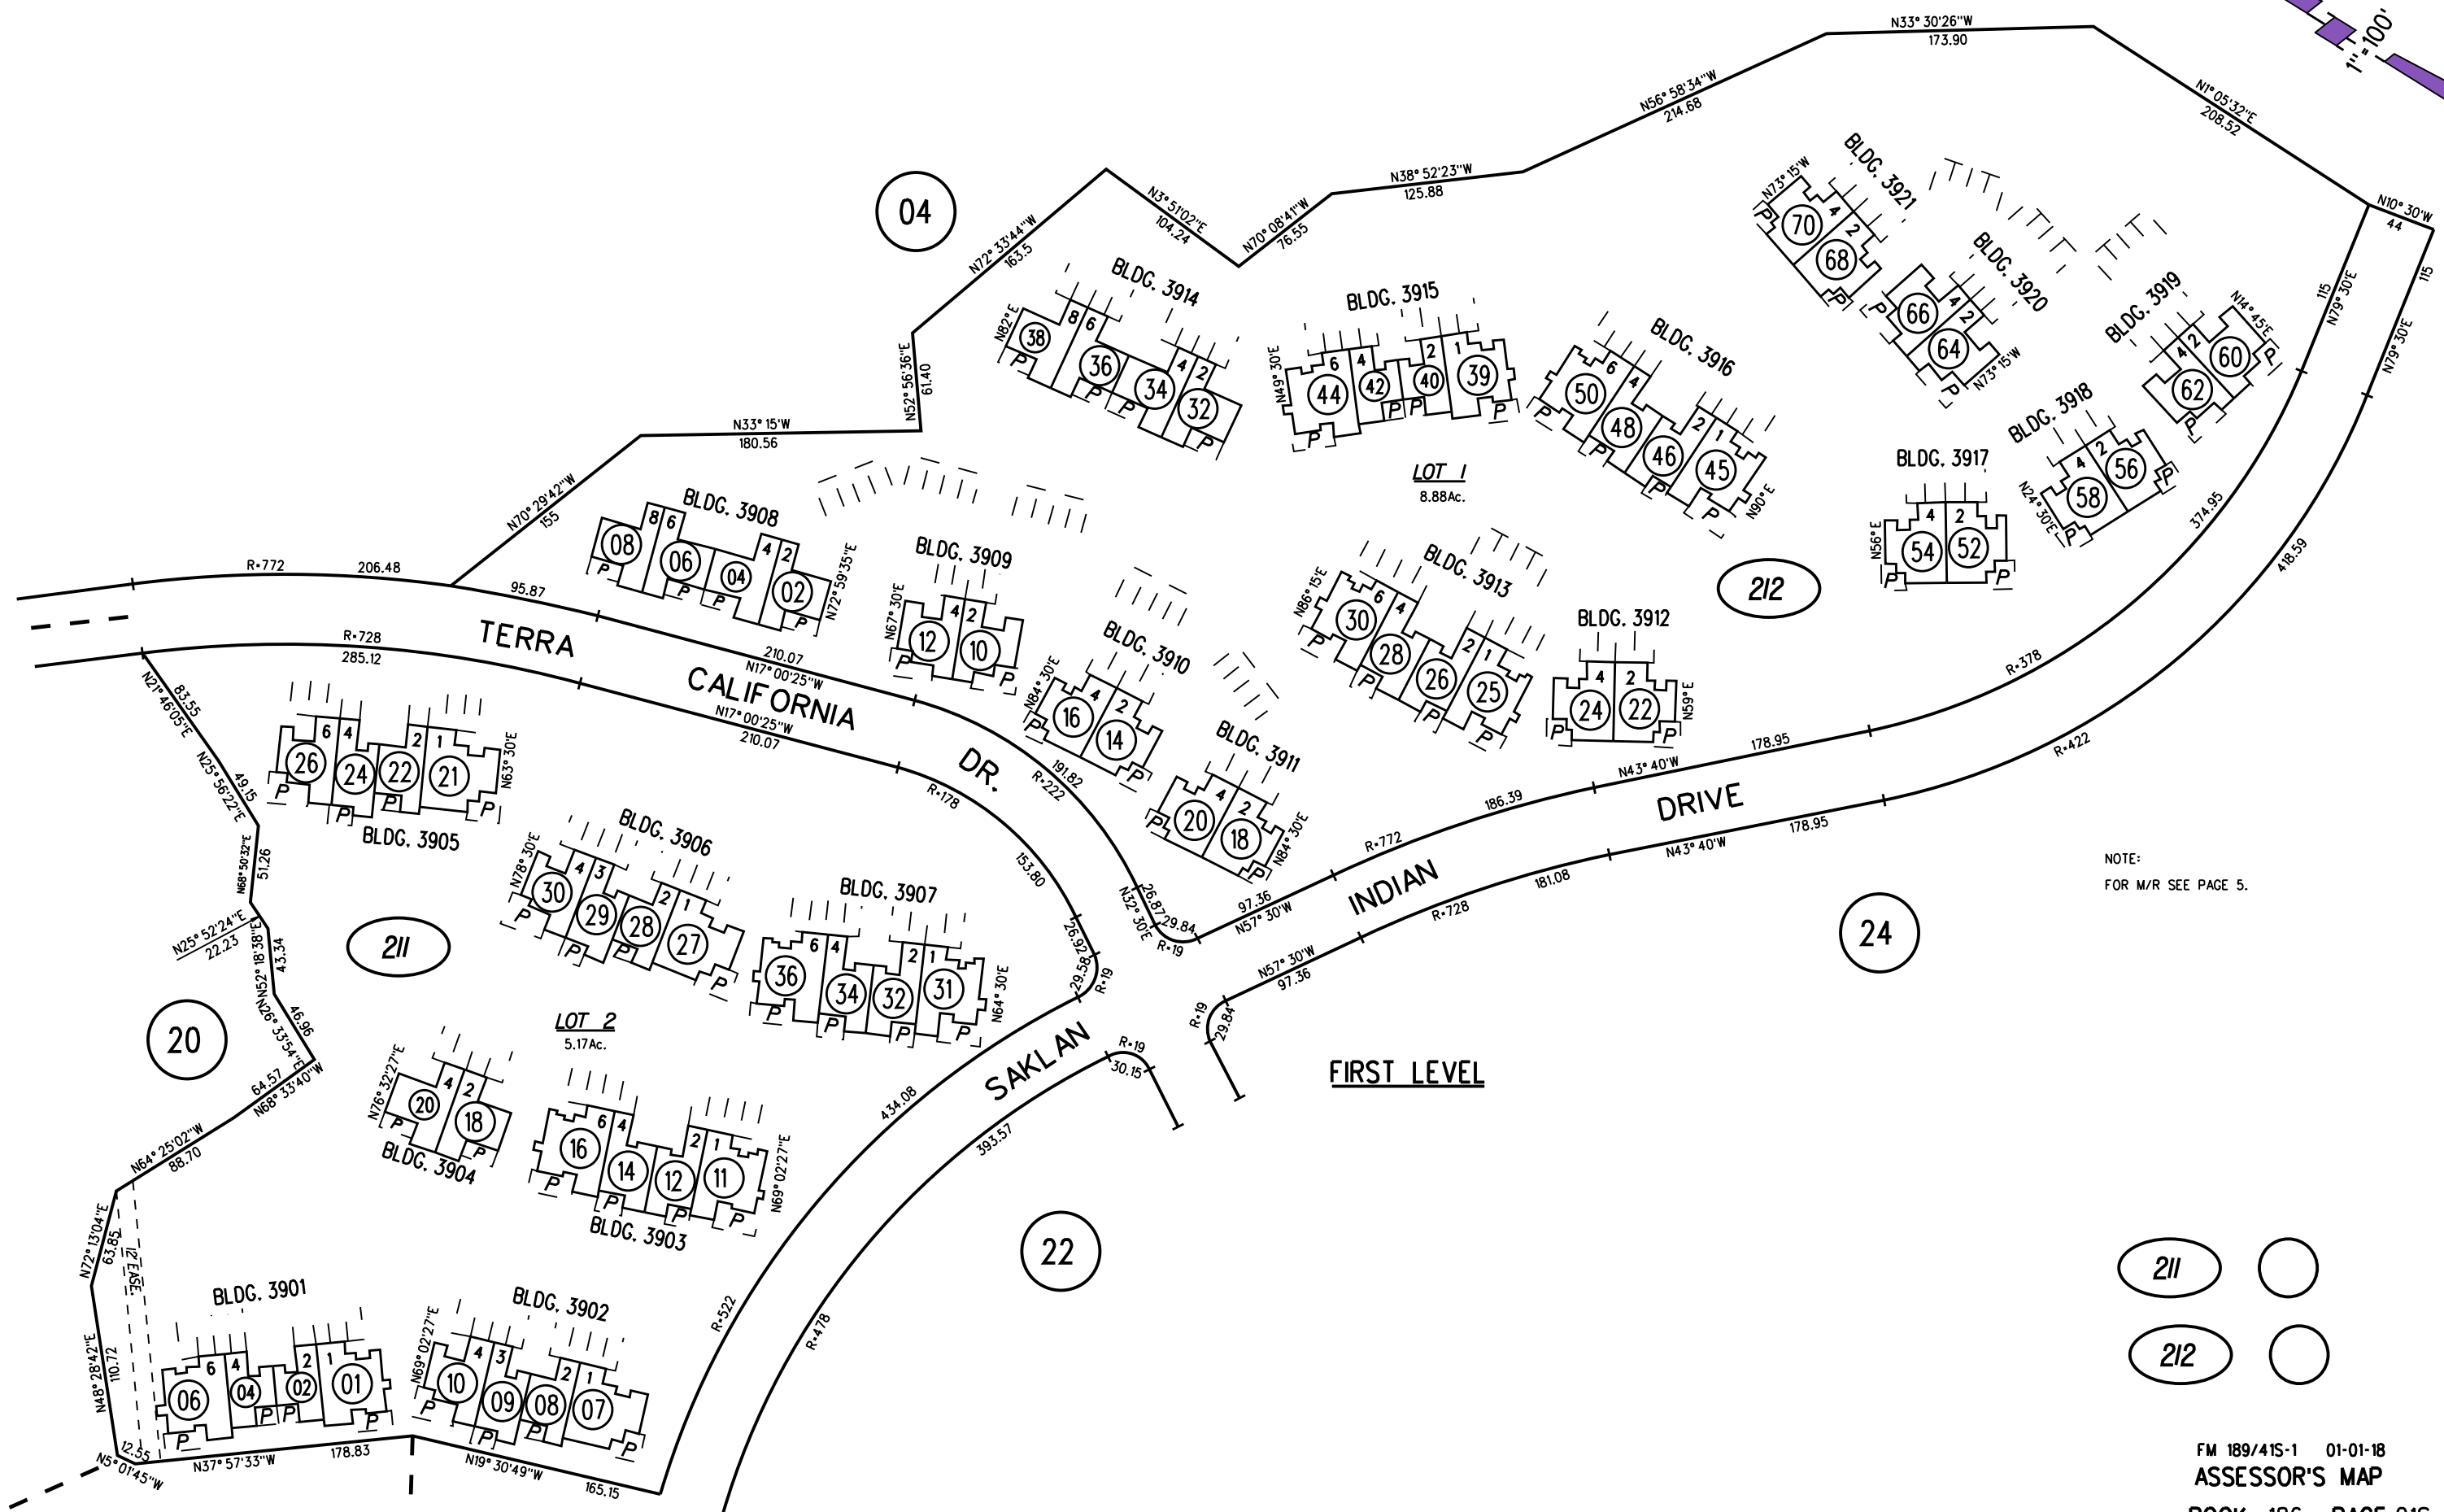

1975 ROLL TRACT 4626 (MUTUAL 39) CONDOMINIUM MB 169-20

NOTE:
FOR M/R SEE PAGE 5.