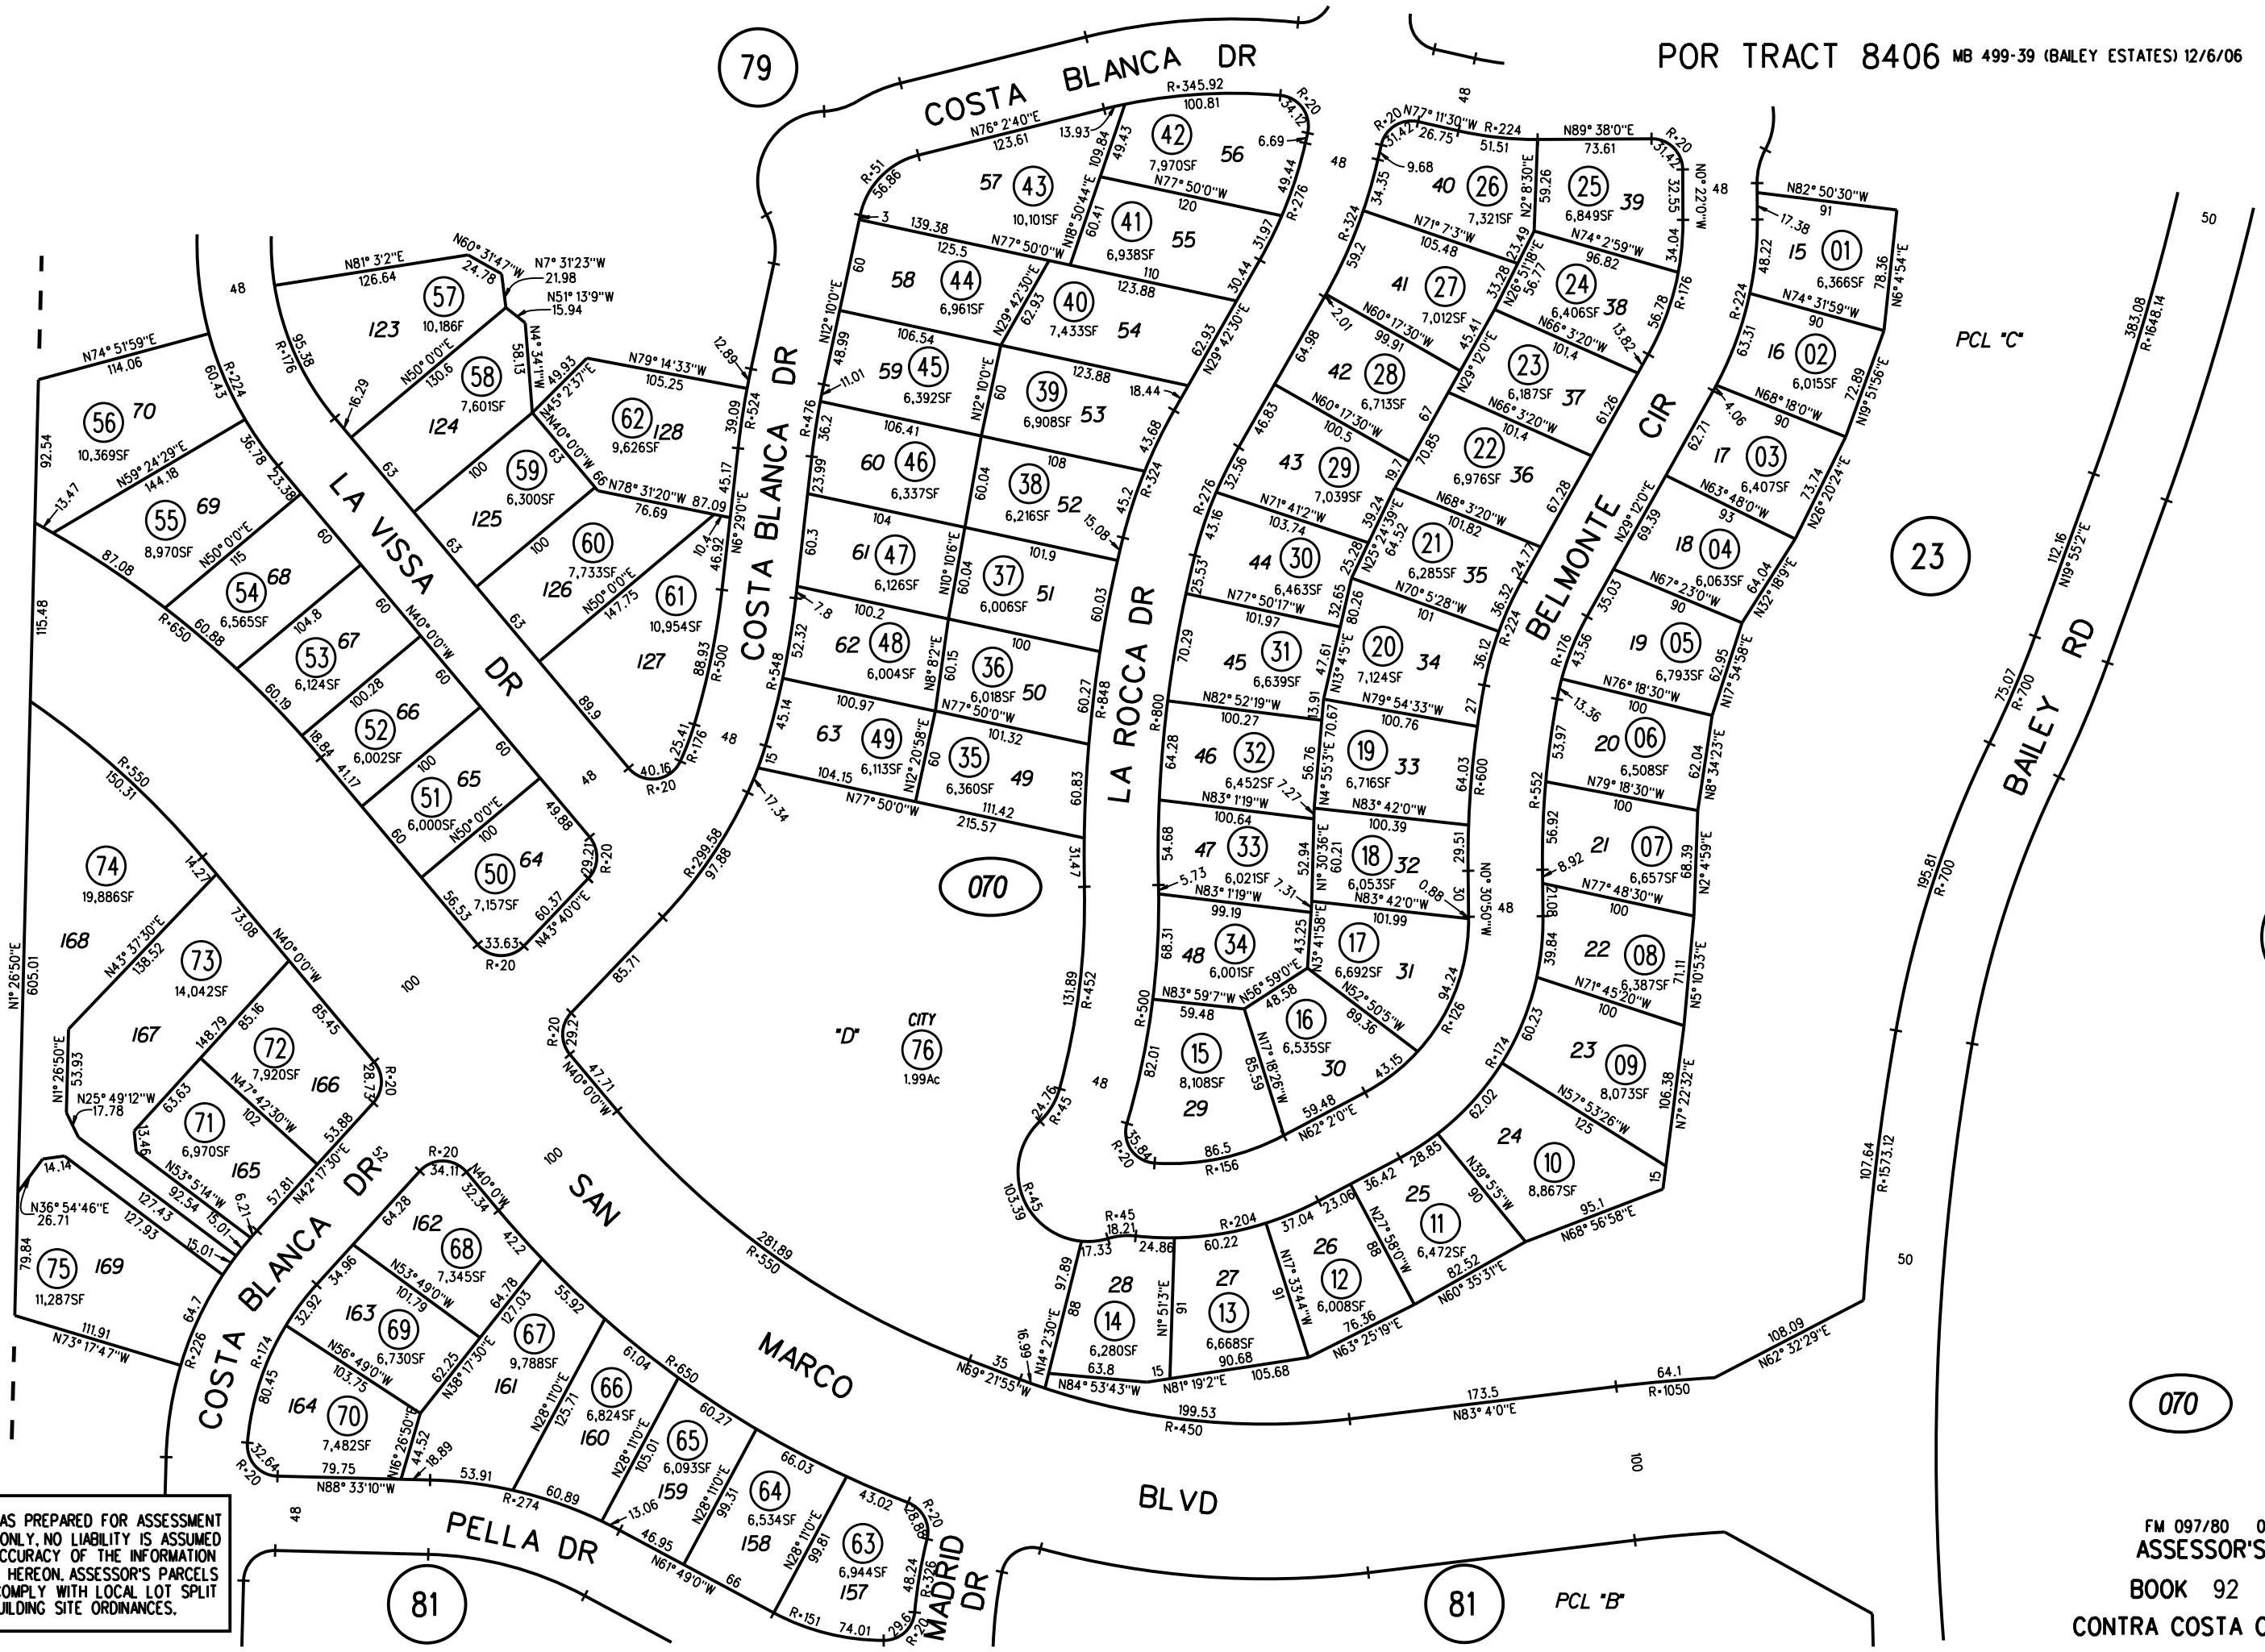

79

23

23

BK 94

070

81

81

NOTE: THIS MAP WAS PREPARED FOR ASSESSMENT PURPOSES ONLY. NO LIABILITY IS ASSUMED FOR THE ACCURACY OF THE INFORMATION DELINEATED HEREON. ASSESSOR'S PARCELS MAY NOT COMPLY WITH LOCAL LOT SPLIT OR BUILDING SITE ORDINANCES.

FM 09/78/01-01-18
ASSESSOR'S MAP
BOOK 92 PAGE 7
CONTRA COSTA COUNTY, CALIF.

COSTA BLANCA DR

LA VISSA DR

LA ROCCA DR

BELMONTE CIR

BAILEY RD

SAN MARCO

BLVD

PELLA DR

MADRID DR

CITY 76
1.99Ac

PCL 'C'

PCL 'B'

1" = 100'