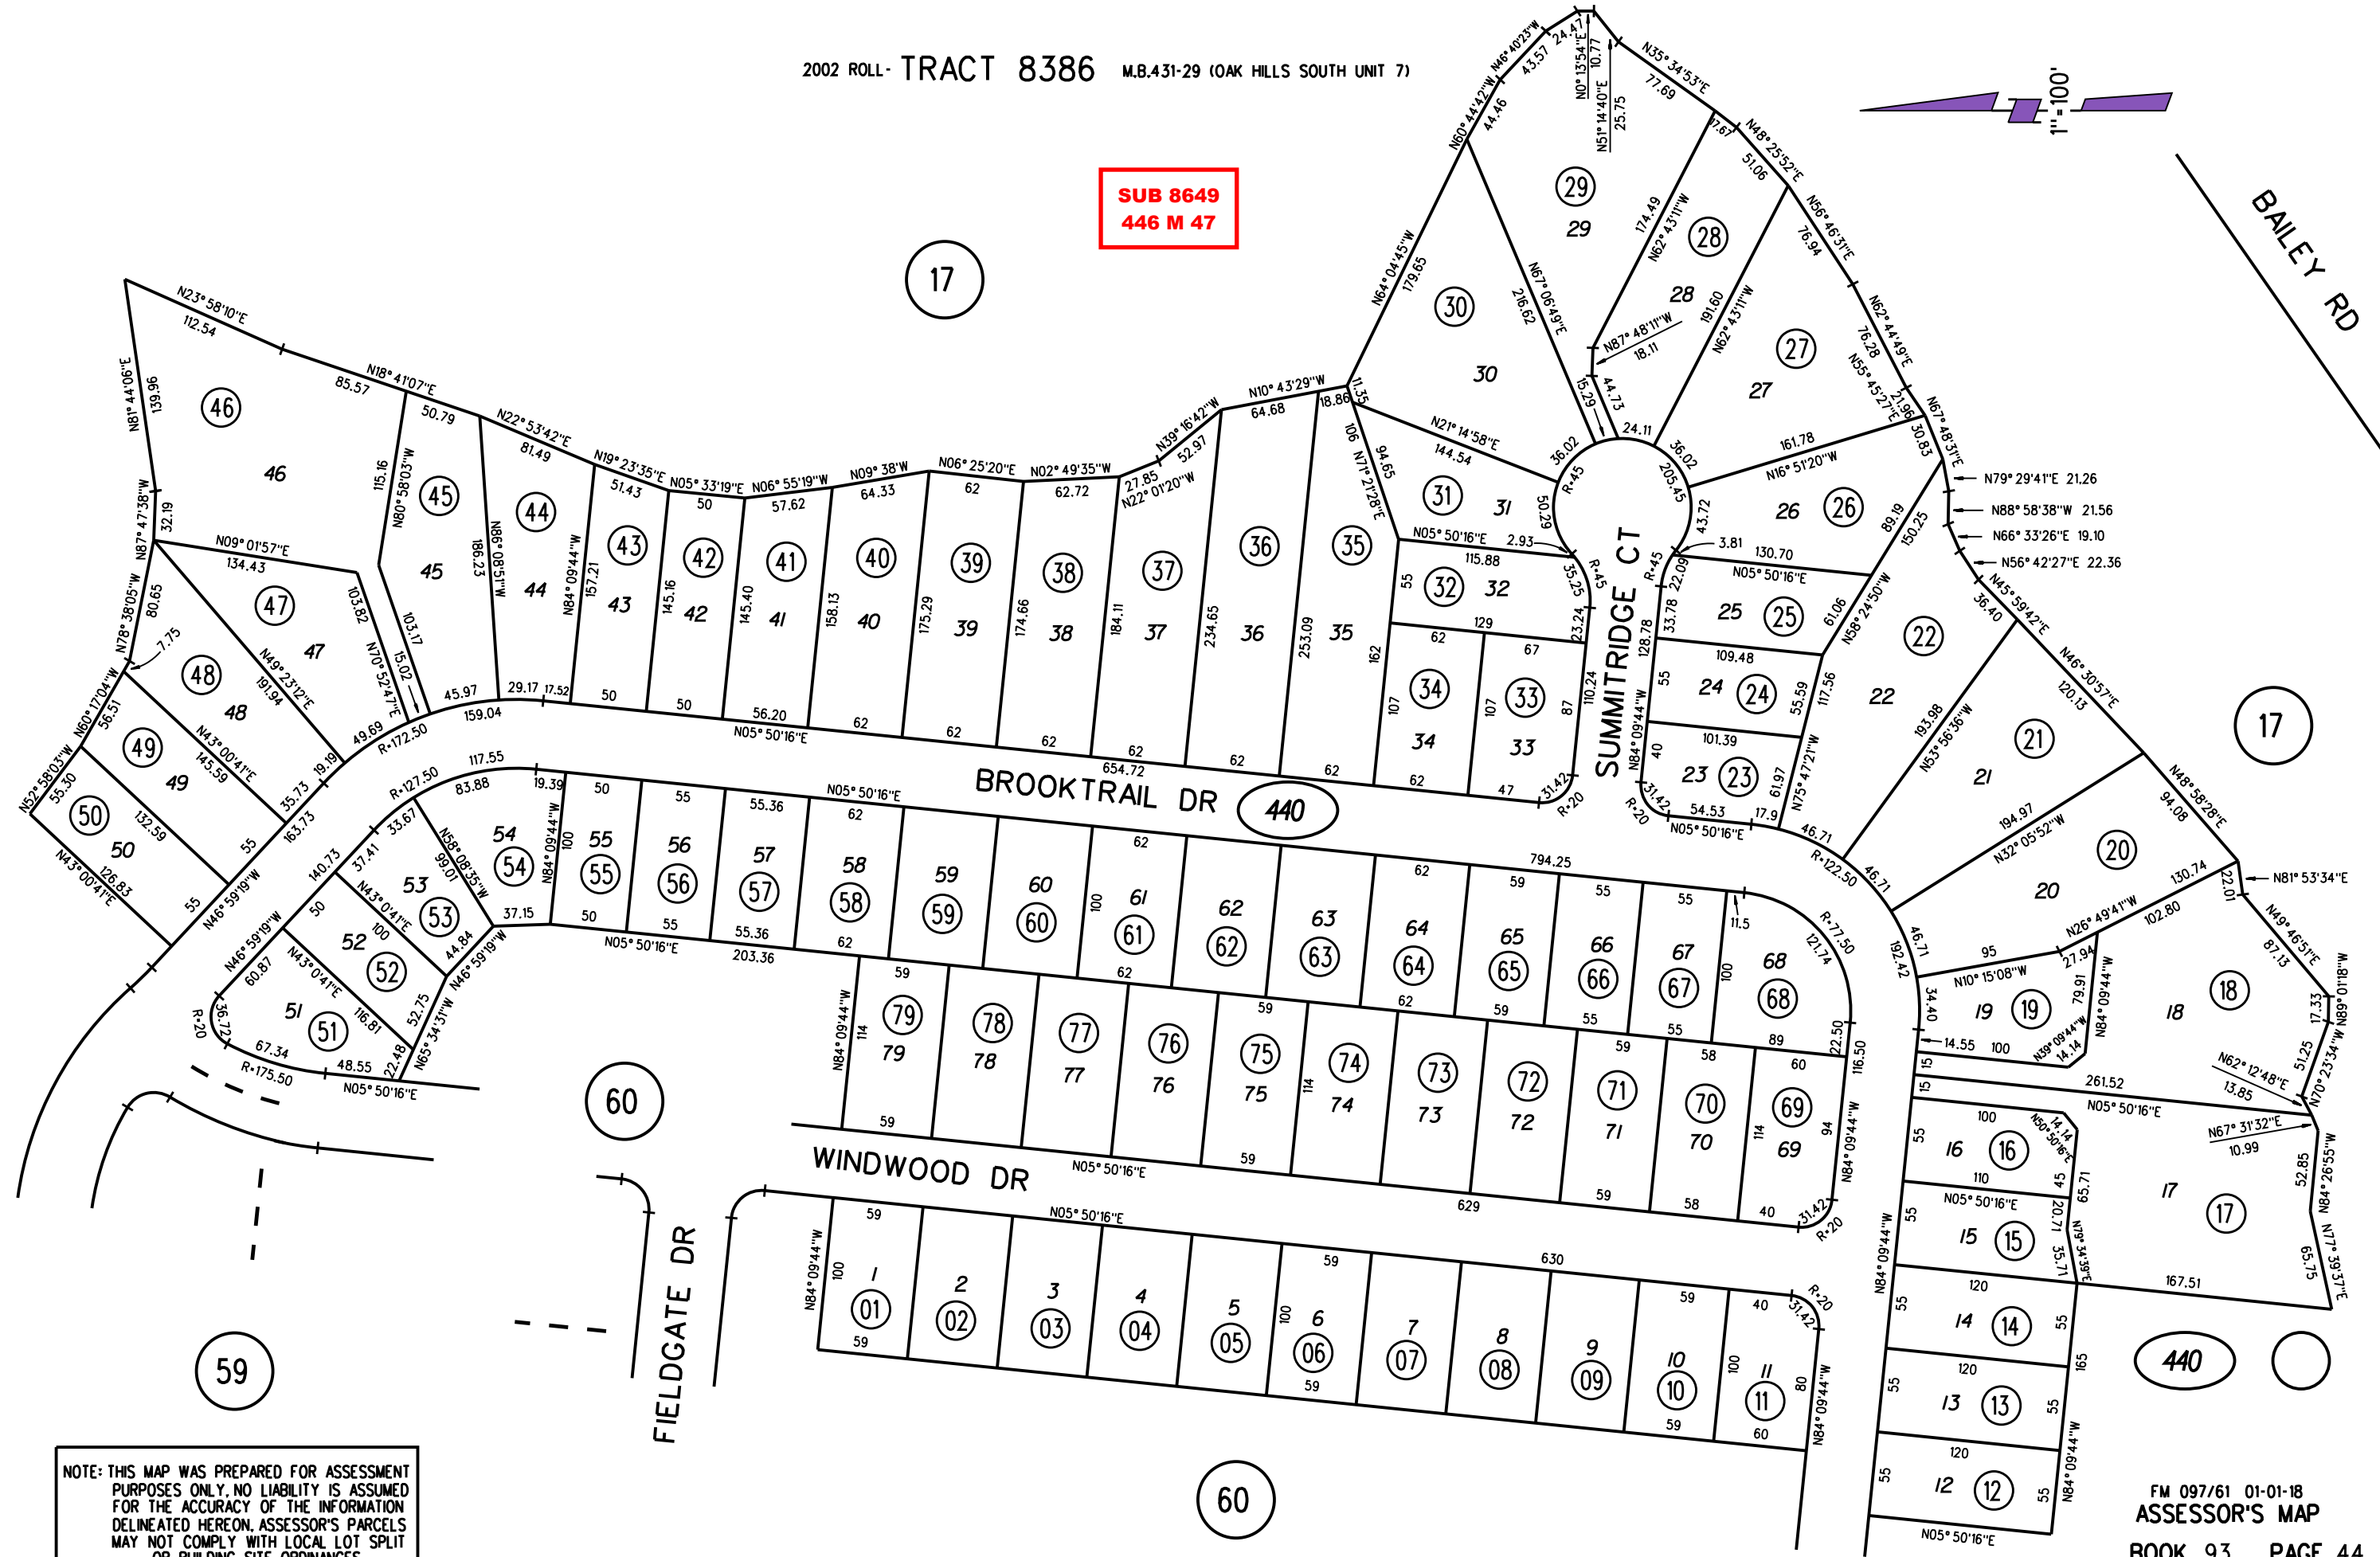

SUB 8649
446 M 47

BAILEY RD

NOTE: THIS MAP WAS PREPARED FOR ASSESSMENT PURPOSES ONLY. NO LIABILITY IS ASSUMED FOR THE ACCURACY OF THE INFORMATION DELINEATED HEREON. ASSESSOR'S PARCELS MAY NOT COMPLY WITH LOCAL LOT SPLIT OR BUILDING SITE ORDINANCES.