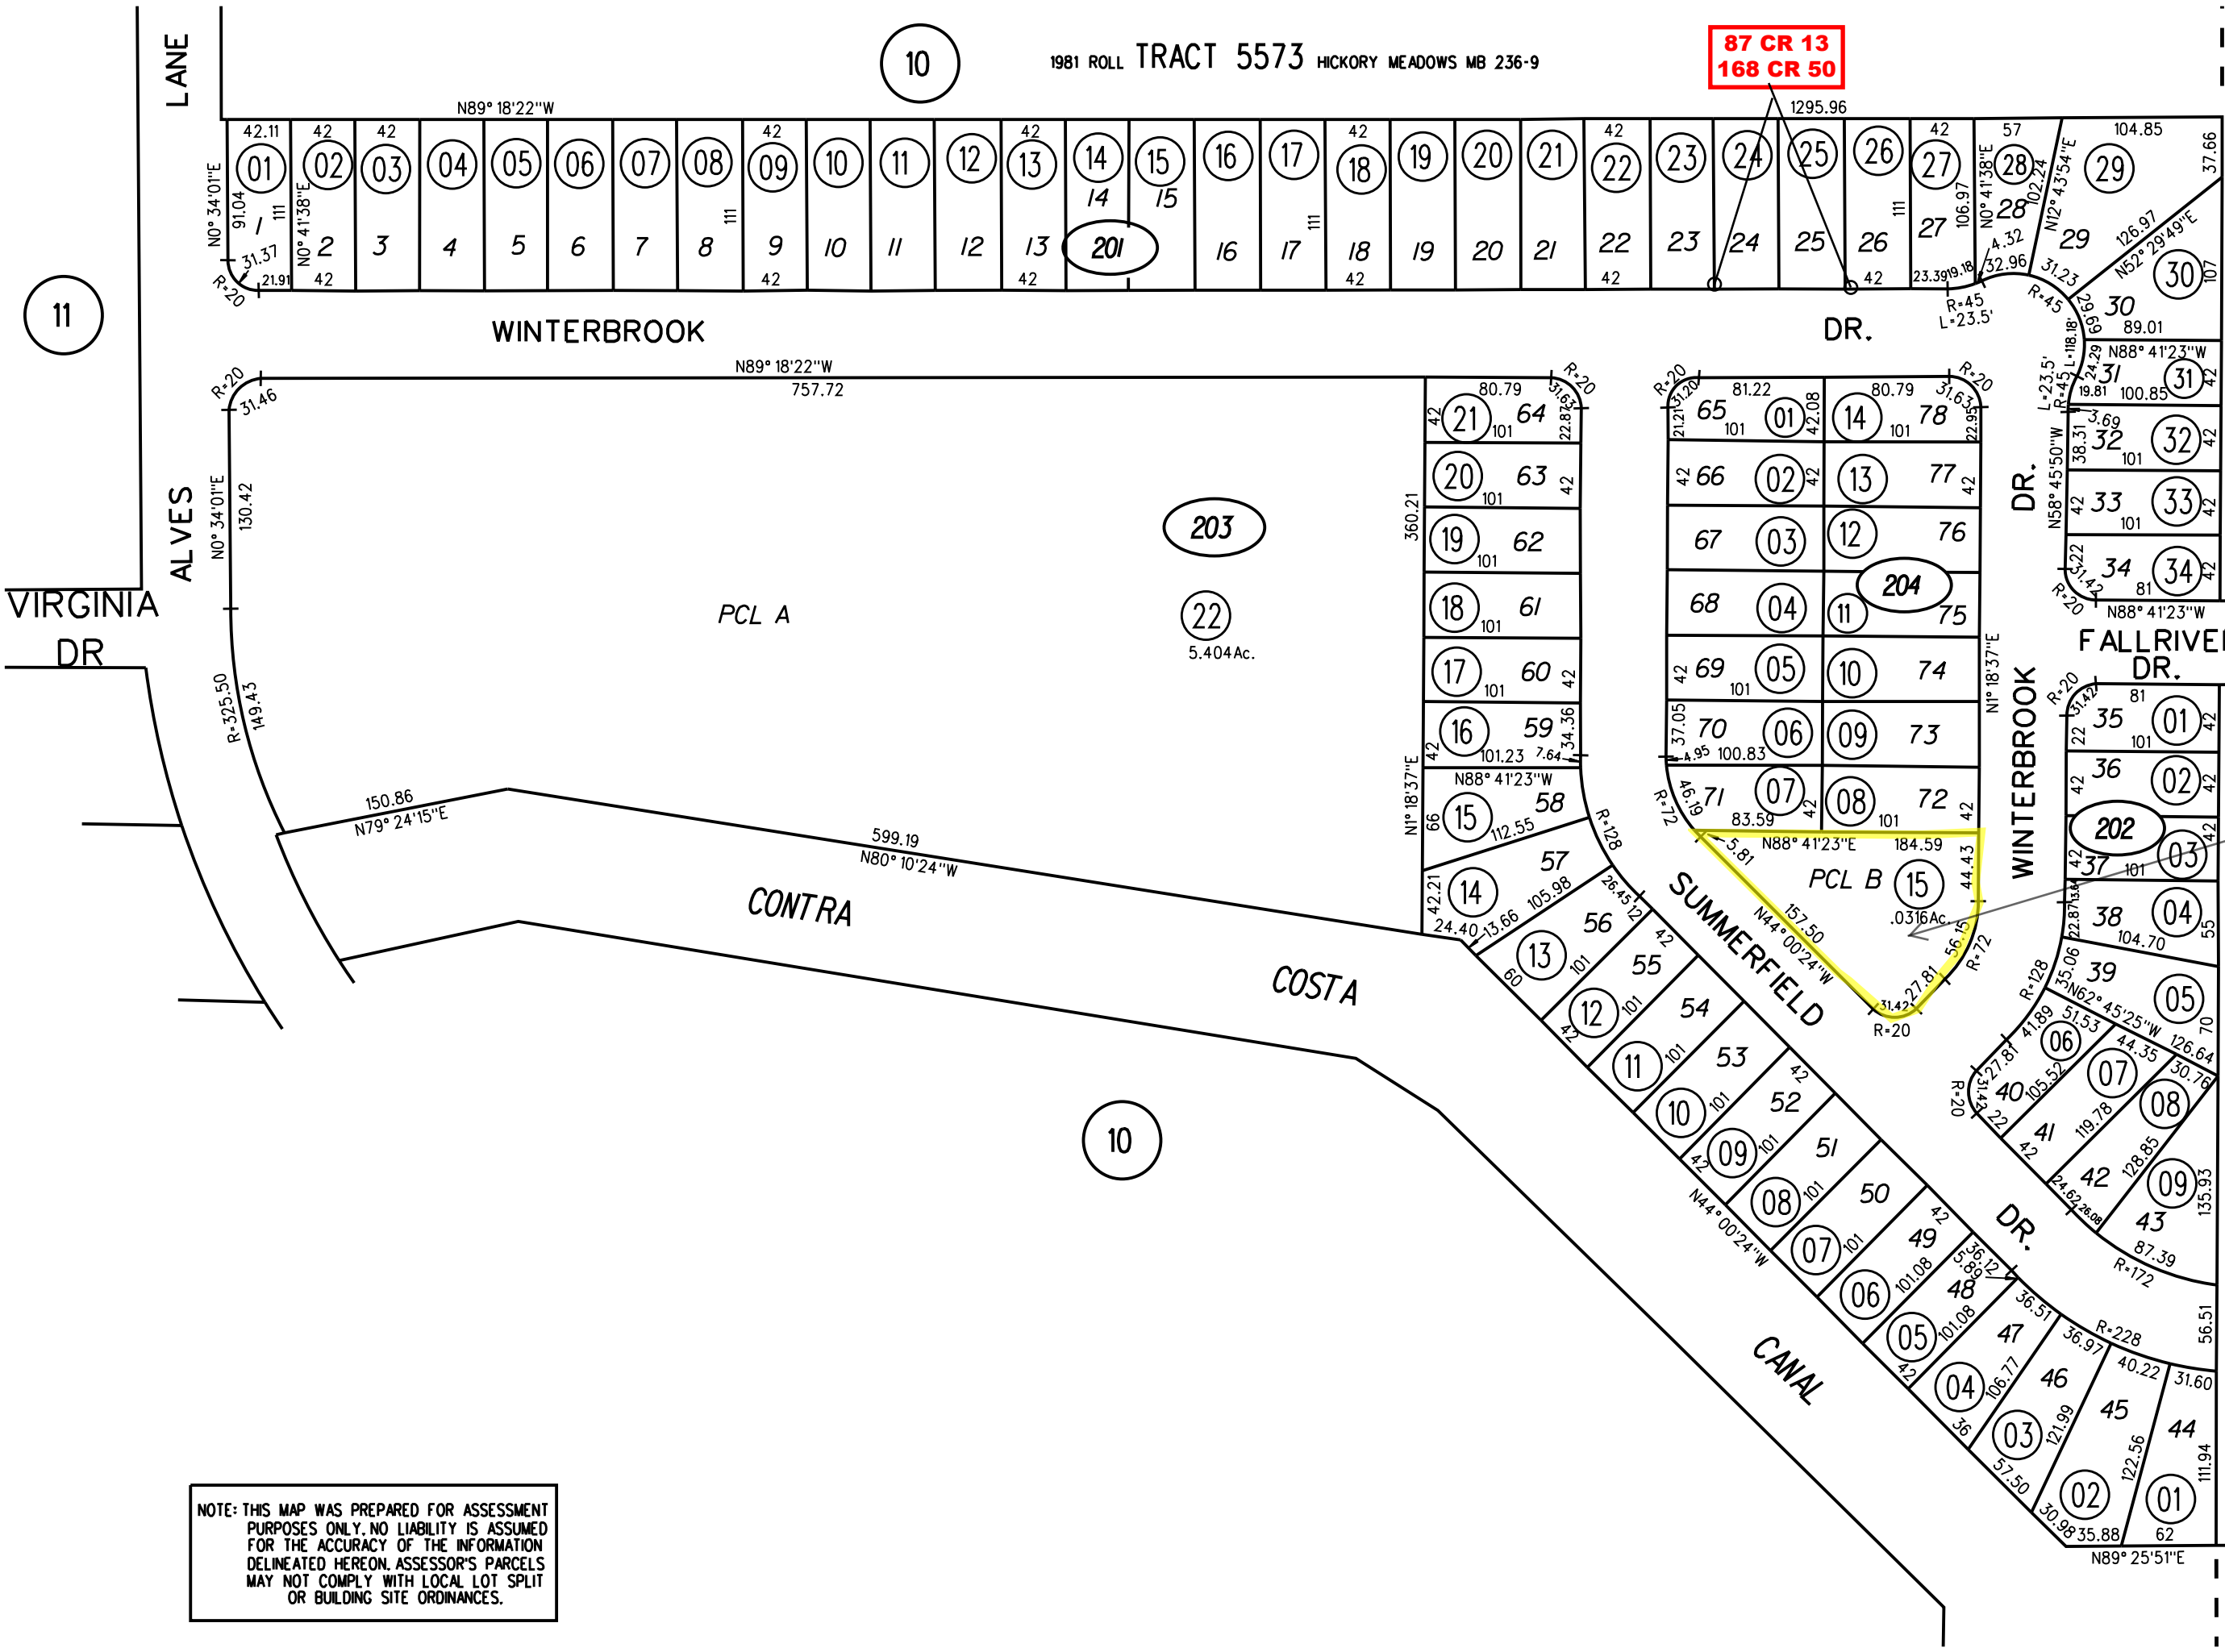

10

1981 ROLL TRACT 5573 HICKORY MEADOWS MB 236-9

87 CR 13
168 CR 50

11

26

44

45

- 201
- 202
- 203
- 204

NOTE: THIS MAP WAS PREPARED FOR ASSESSMENT PURPOSES ONLY. NO LIABILITY IS ASSUMED FOR THE ACCURACY OF THE INFORMATION DELINEATED HEREON. ASSESSOR'S PARCELS MAY NOT COMPLY WITH LOCAL LOT SPLIT OR BUILDING SITE ORDINANCES.

FM 97-33 01-01-18
ASSESSOR'S MAP
BOOK 93 PAGE 20
CONTRA COSTA COUNTY, CALIF.

GD
10077 OR 908
11-4-80