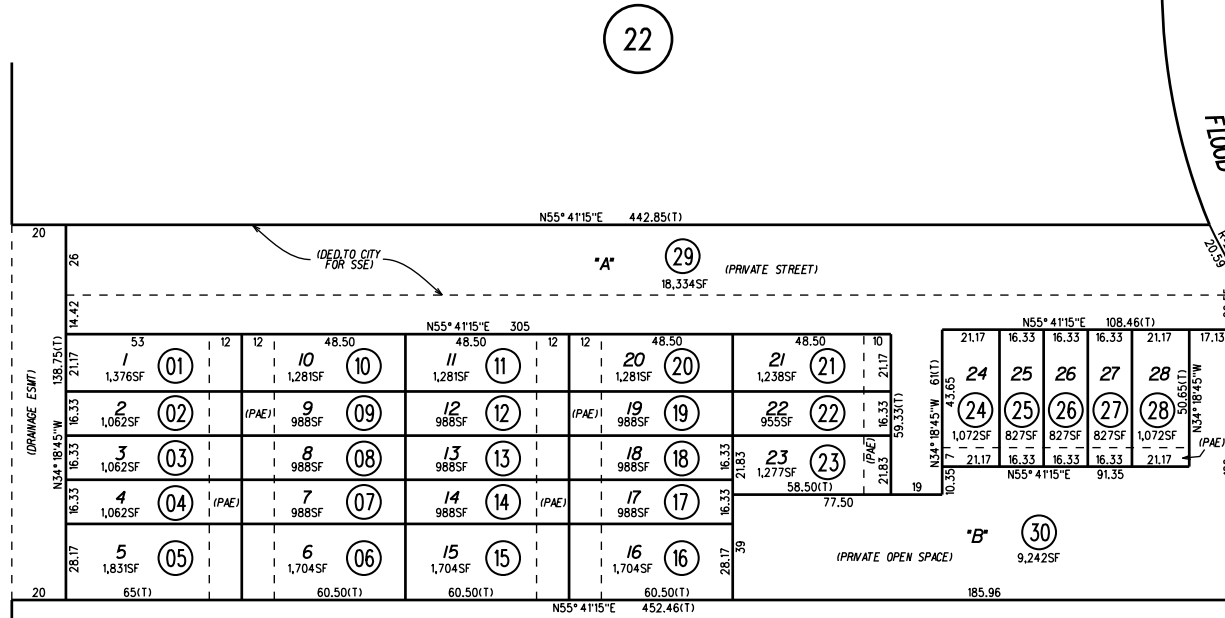

BK
128

DETROIT AVENUE

NOTE: THIS MAP WAS PREPARED FOR ASSESSMENT PURPOSES ONLY. NO LIABILITY IS ASSUMED FOR THE ACCURACY OF THE INFORMATION DELINEATED HEREON. ASSESSOR'S PARCELS MAY NOT COMPLY WITH LOCAL LOT SPLIT OR BUILDING SITE ORDINANCES.

720