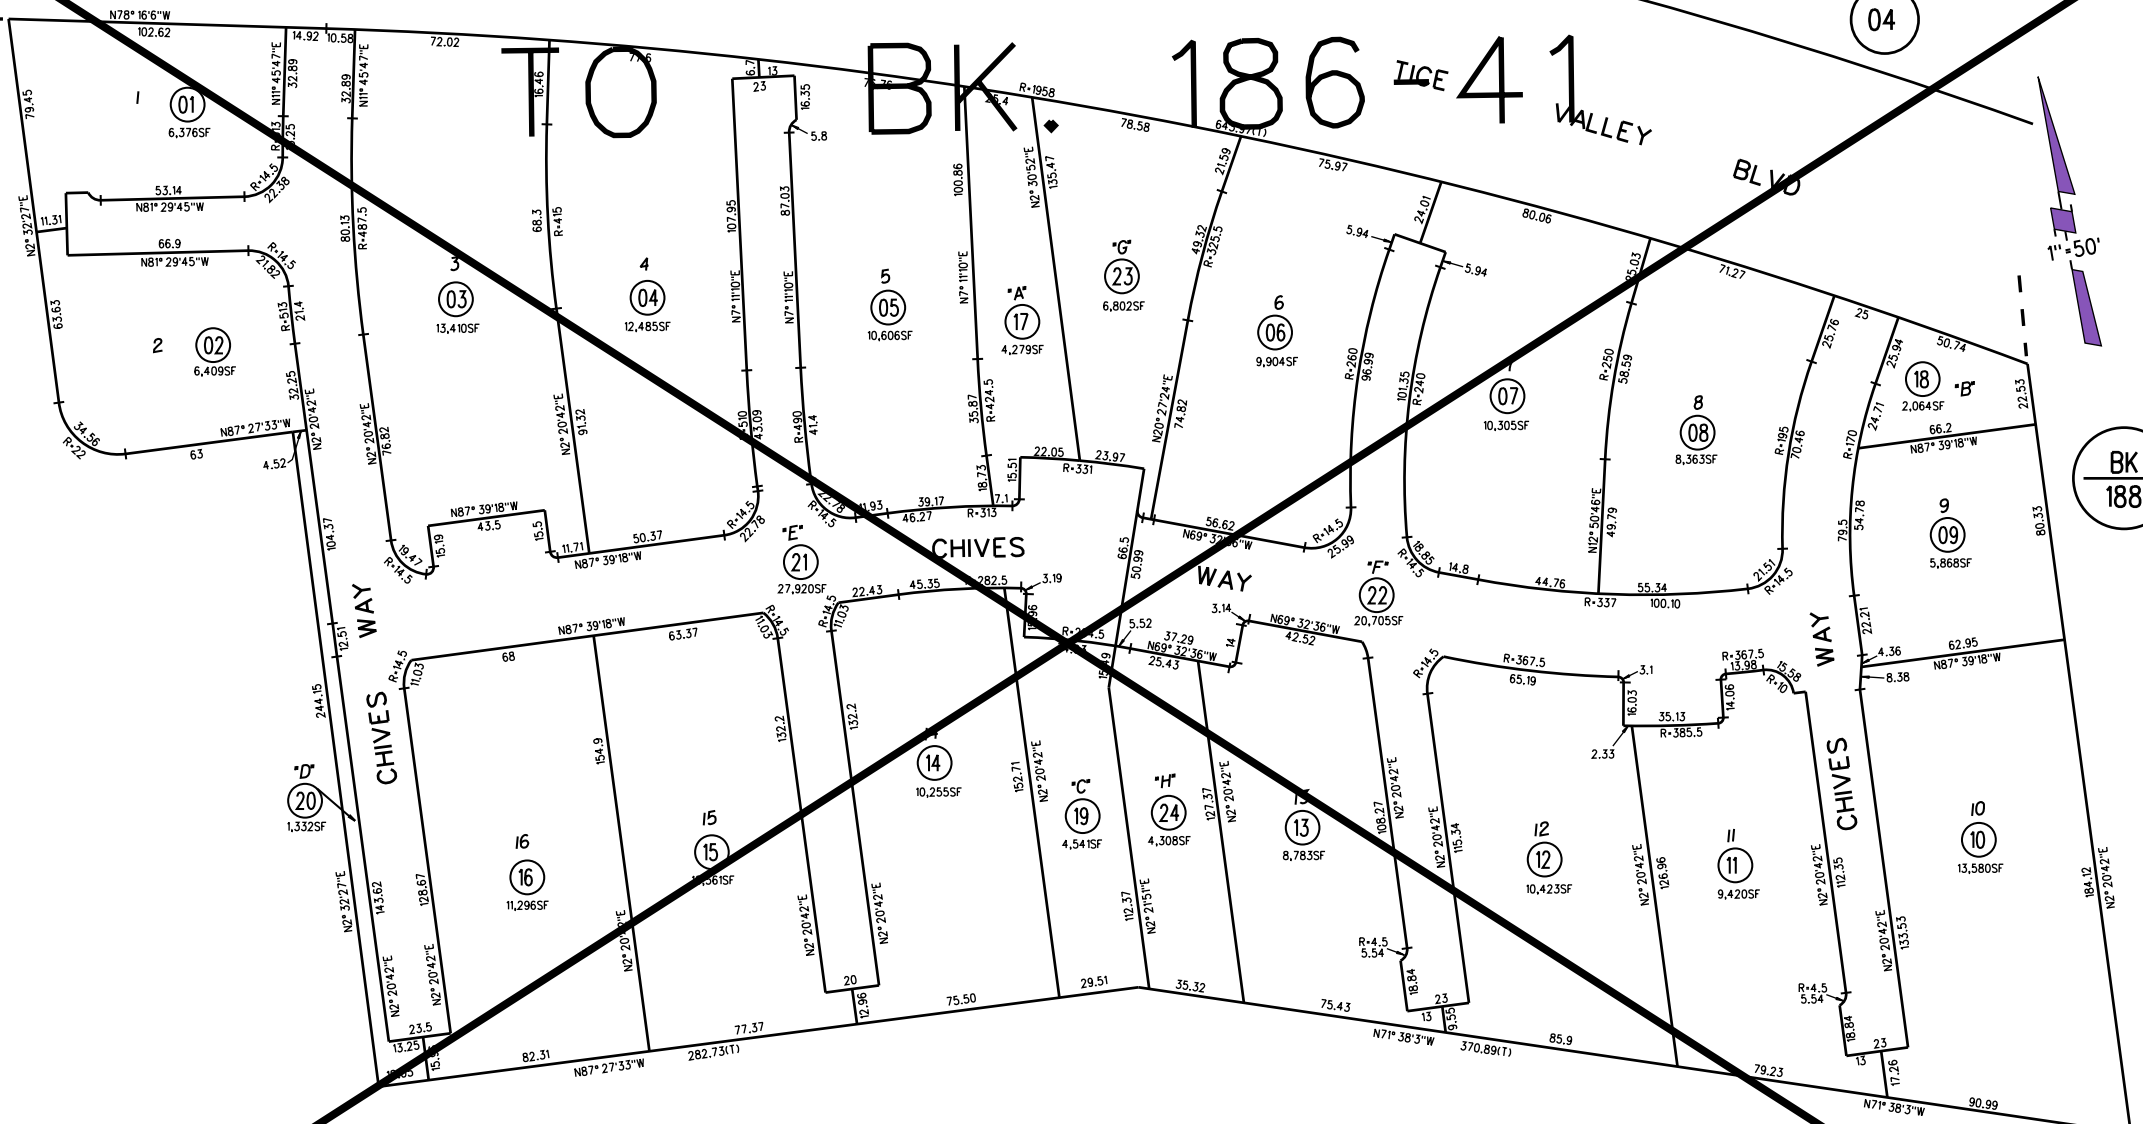

# TO BK 186 TICE 41 VALLEY

04

BK 188

NOTE: THIS MAP WAS PREPARED FOR ASSESSMENT PURPOSES ONLY. NO LIABILITY IS ASSUMED FOR THE ACCURACY OF THE INFORMATION DELINEATED HEREON. ASSESSOR'S PARCELS MAY NOT COMPLY WITH LOCAL LOT SPLIT OR BUILDING SITE ORDINANCES.