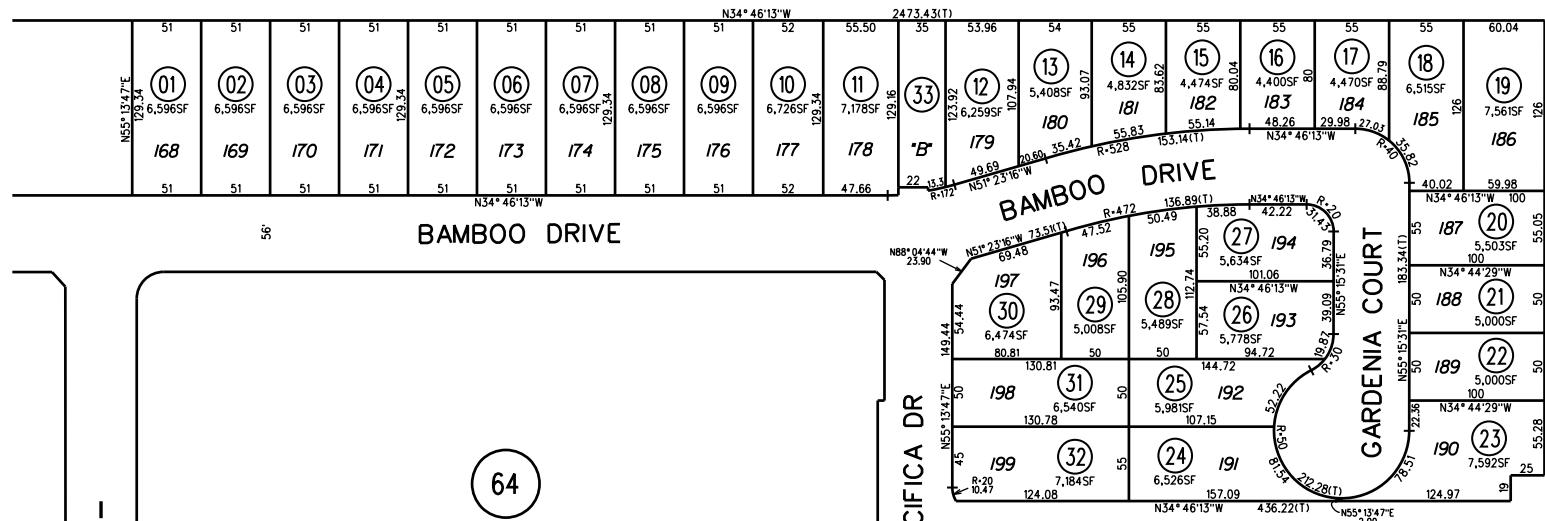

13  
01

CENTRAL BOULEVARD

16

64

PACIFICA DR

65

PALMILLA DRIVE

WALNUT BLVD

700

NOTE: THIS MAP WAS PREPARED FOR ASSESSMENT PURPOSES ONLY. NO LIABILITY IS ASSUMED FOR THE ACCURACY OF THE INFORMATION DELINEATED HEREON. ASSESSOR'S PARCELS MAY NOT COMPLY WITH LOCAL LOT SPLIT OR BUILDING SITE ORDINANCES.