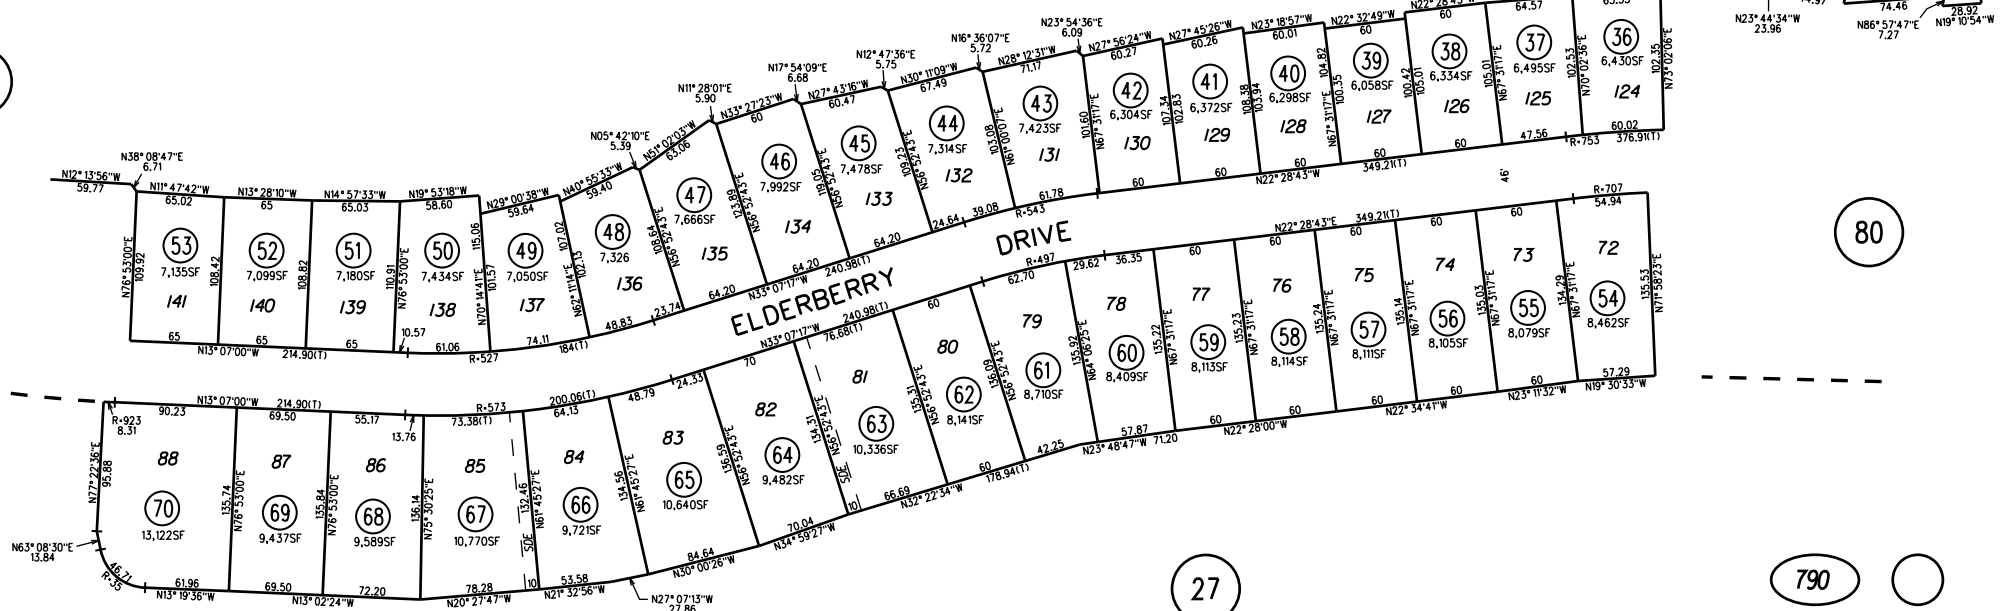

DOUGHERTY RD

TULIPWOOD LN

ROSAMUND DRIVE

ELDERBERRY DRIVE

NOTE: THIS MAP WAS PREPARED FOR ASSESSMENT PURPOSES ONLY. NO LIABILITY IS ASSUMED FOR THE ACCURACY OF THE INFORMATION DELINEATED HEREON. ASSESSOR'S PARCELS MAY NOT COMPLY WITH LOCAL LOT SPLIT OR BUILDING SITE ORDINANCES.