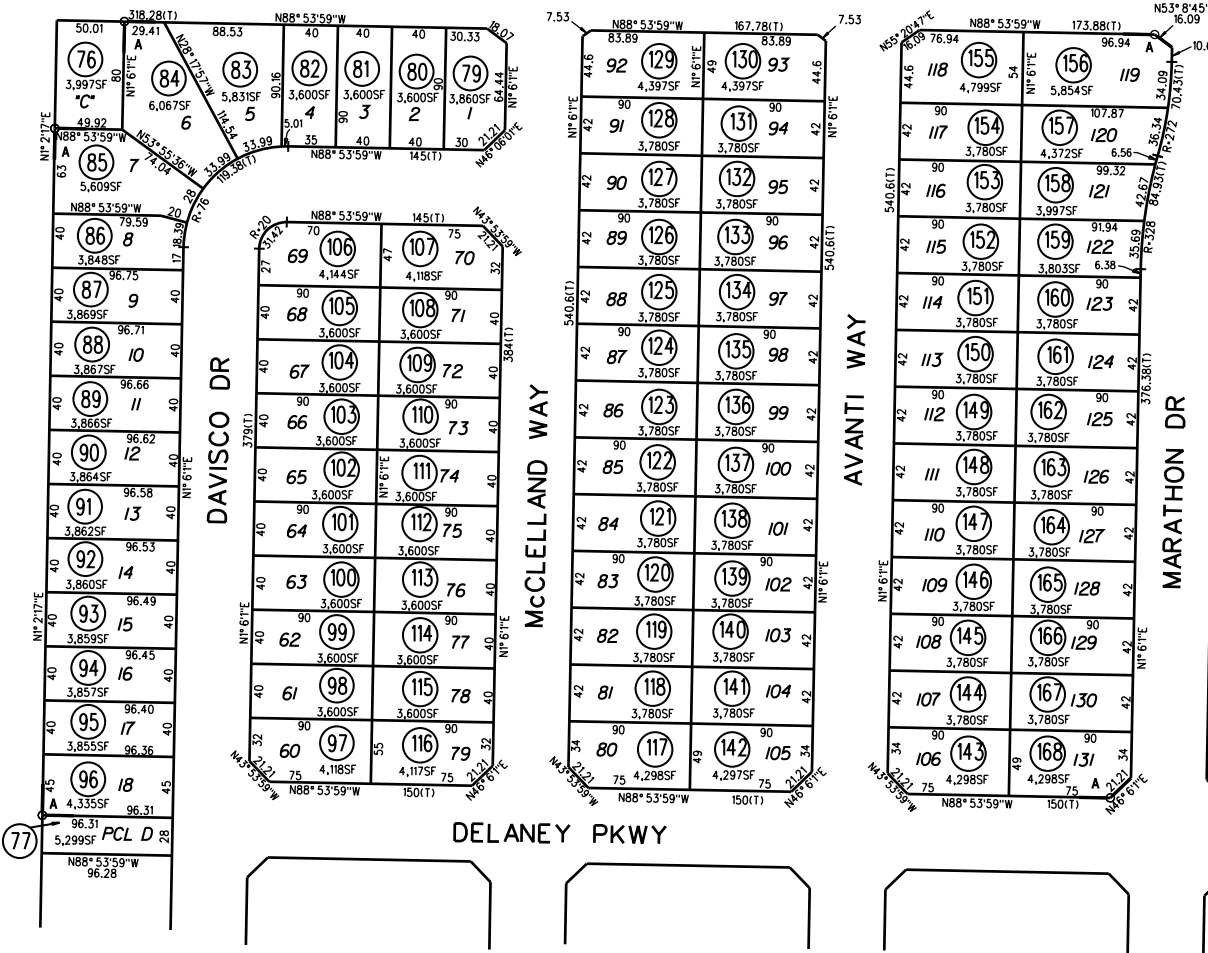

08

GOLDEN STATE PKWY

BK
37

SELLERS AVE

54

DELANEY PKWY

DELANEY PKWY

53

520

TR
9473

8-31-18

NOTE: THIS MAP WAS PREPARED FOR ASSESSMENT PURPOSES ONLY. NO LIABILITY IS ASSUMED FOR THE ACCURACY OF THE INFORMATION DELINEATED HEREON. ASSESSOR'S PARCELS MAY NOT COMPLY WITH LOCAL LOT SPLIT OR BUILDING SITE ORDINANCES.