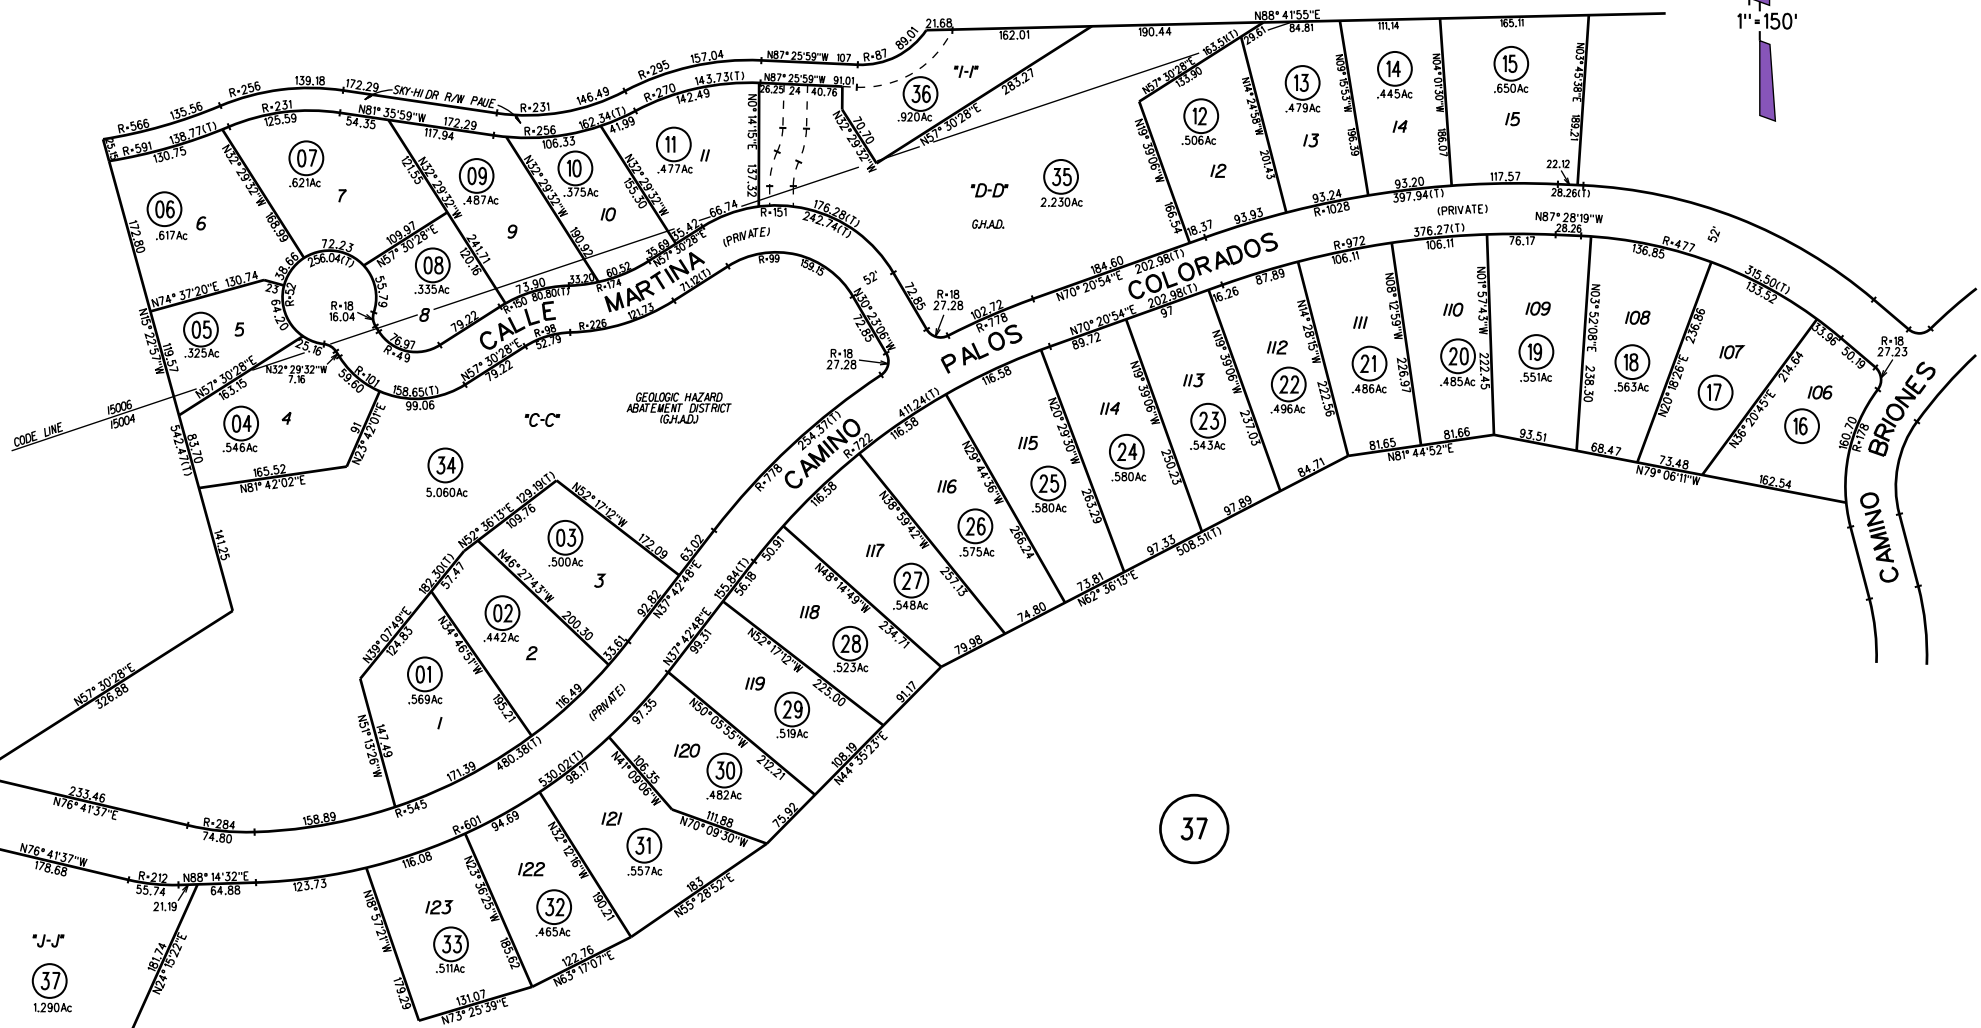

37

1"=150'

490

NOTE: THIS MAP WAS PREPARED FOR ASSESSMENT PURPOSES ONLY. NO LIABILITY IS ASSUMED FOR THE ACCURACY OF THE INFORMATION DELINEATED HEREON. ASSESSOR'S PARCELS MAY NOT COMPLY WITH LOCAL LOT SPLIT OR BUILDING SITE ORDINANCES.

P.B.  
255  
MORACA ROAD  
18

37