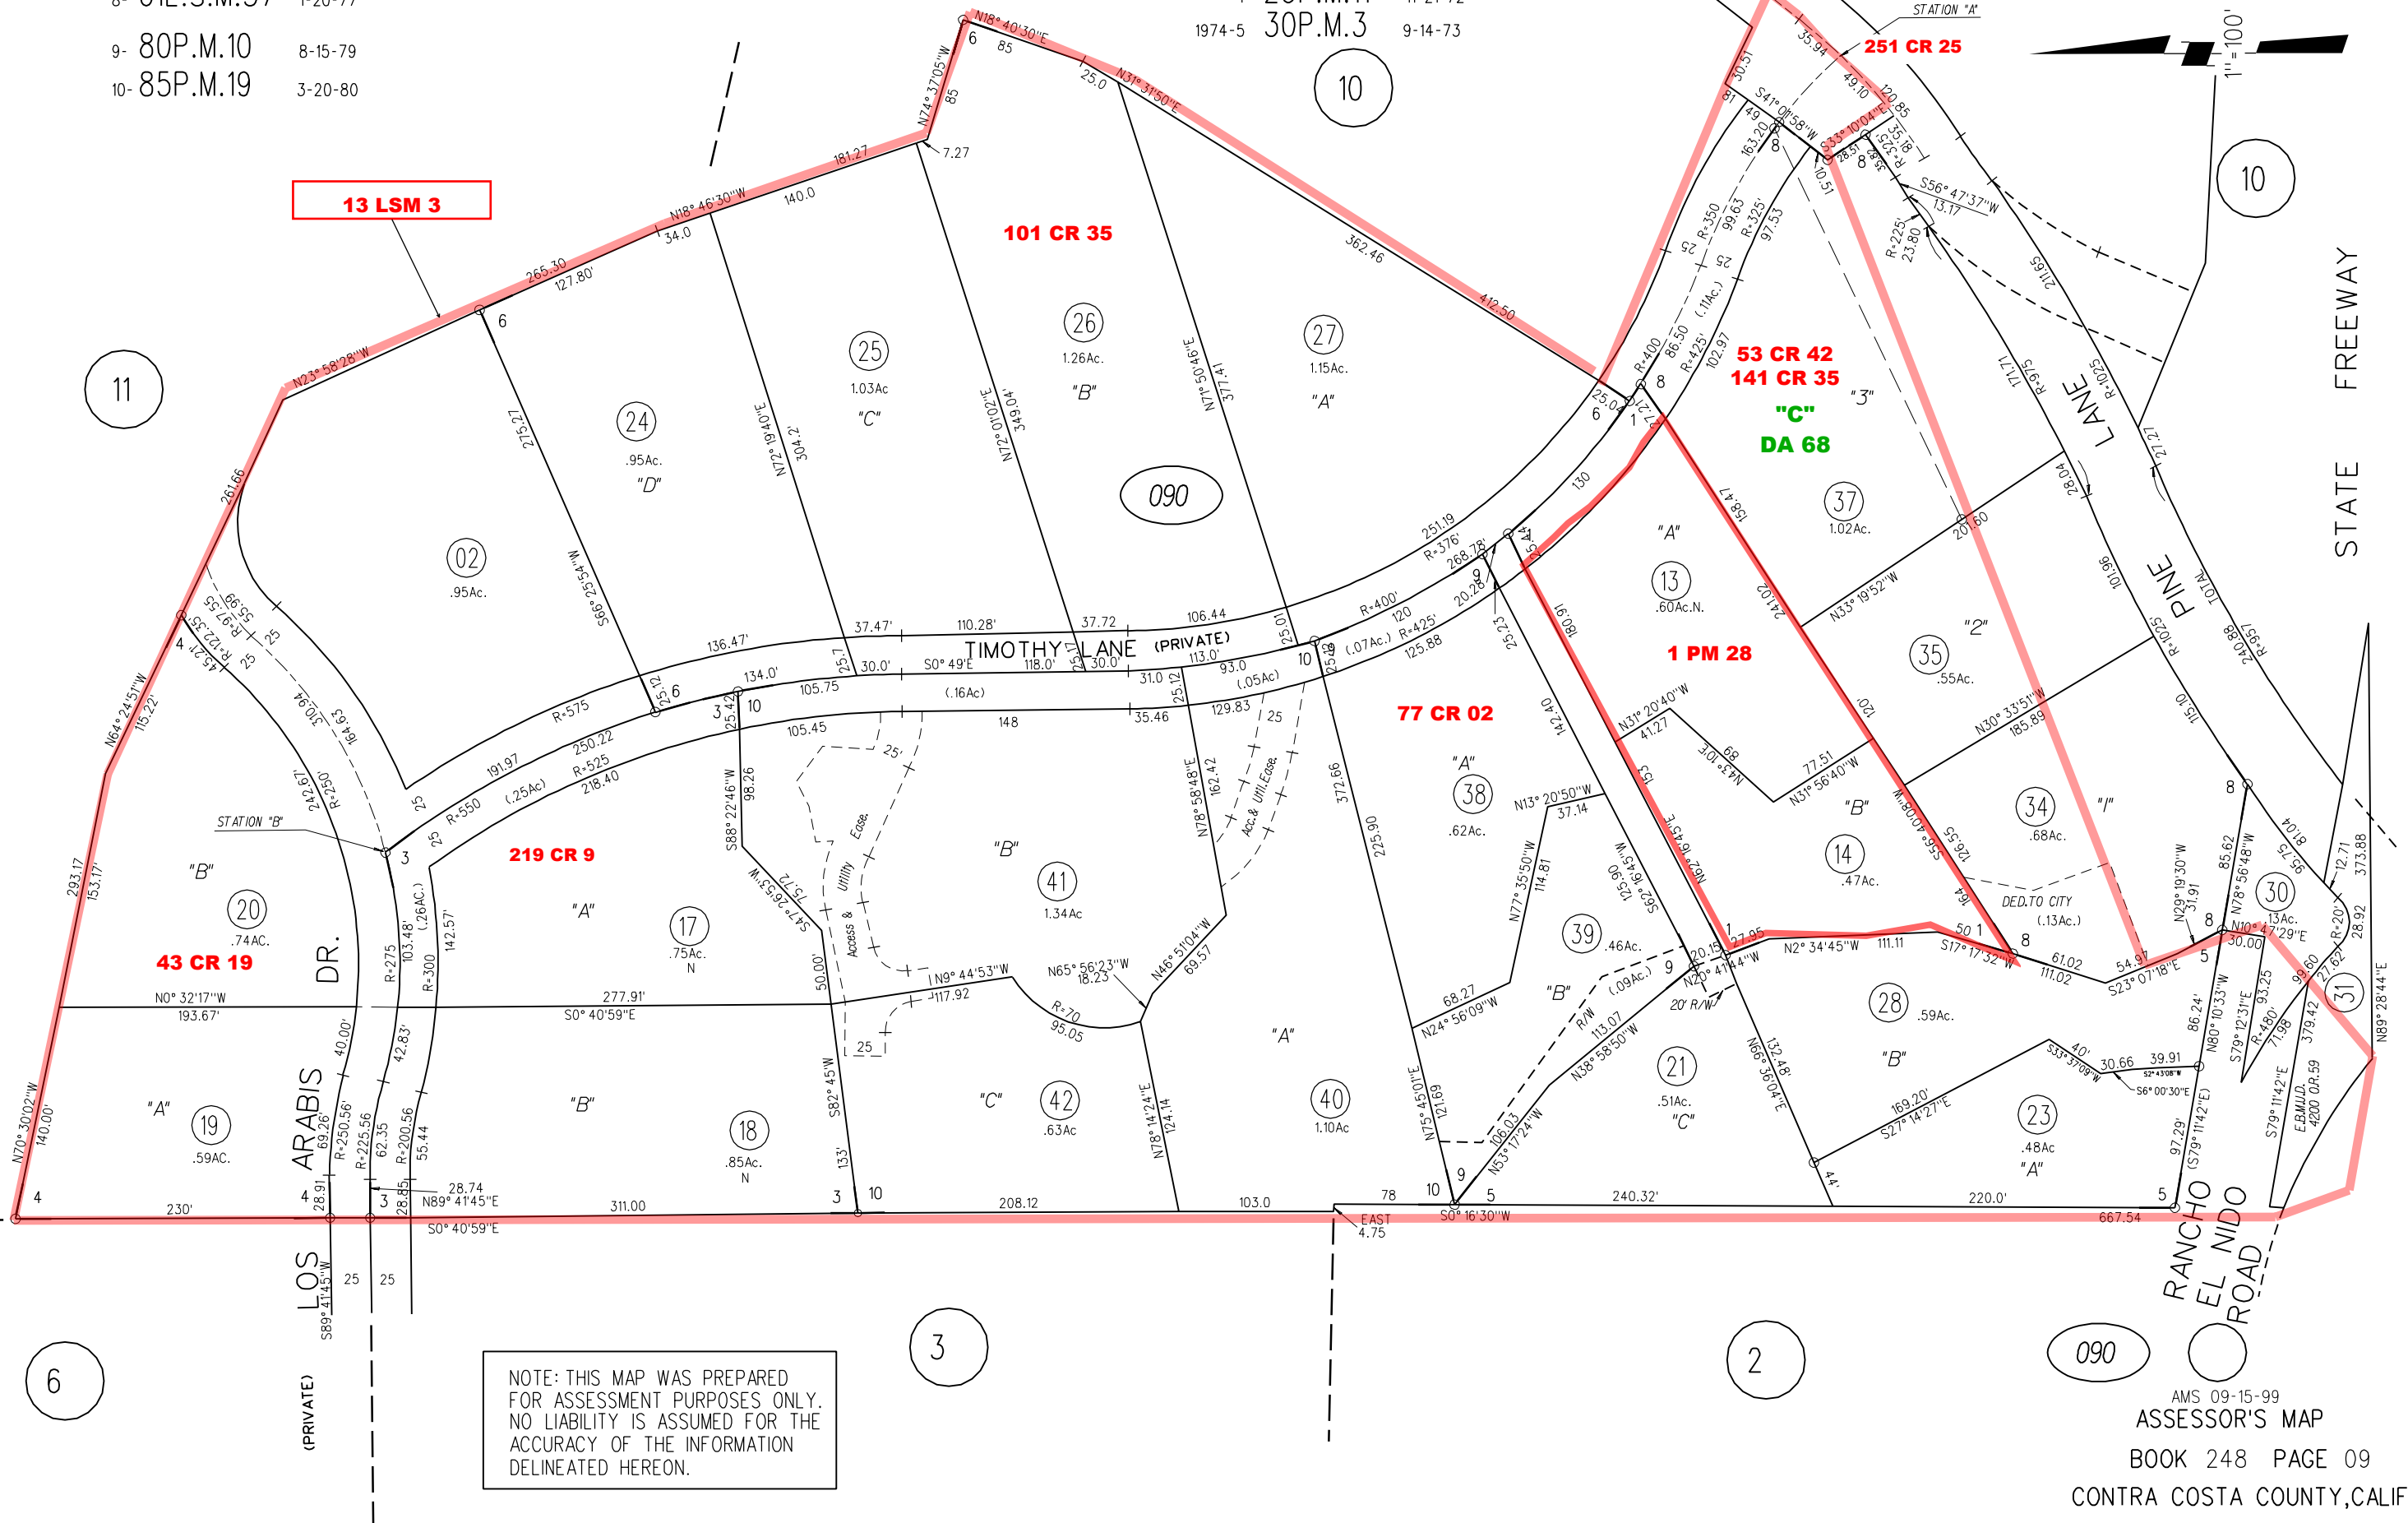

1974-6- 30P.M.7 9-18-73
 7- 50P.M.16 & 17 11-24-76
 8- 61L.S.M.37 1-20-77
 9- 80P.M.10 8-15-79
 10- 85P.M.19 3-20-80

RANCHO ACALANES
 1-1970- 1P.M. 28 -9/5/67

3- 23P.M.2 7-7-72
 4- 25P.M.11 11-21-72
 1974-5 30P.M.3 9-14-73

NOTE: THIS MAP WAS PREPARED FOR ASSESSMENT PURPOSES ONLY. NO LIABILITY IS ASSUMED FOR THE ACCURACY OF THE INFORMATION DELINEATED HEREON.