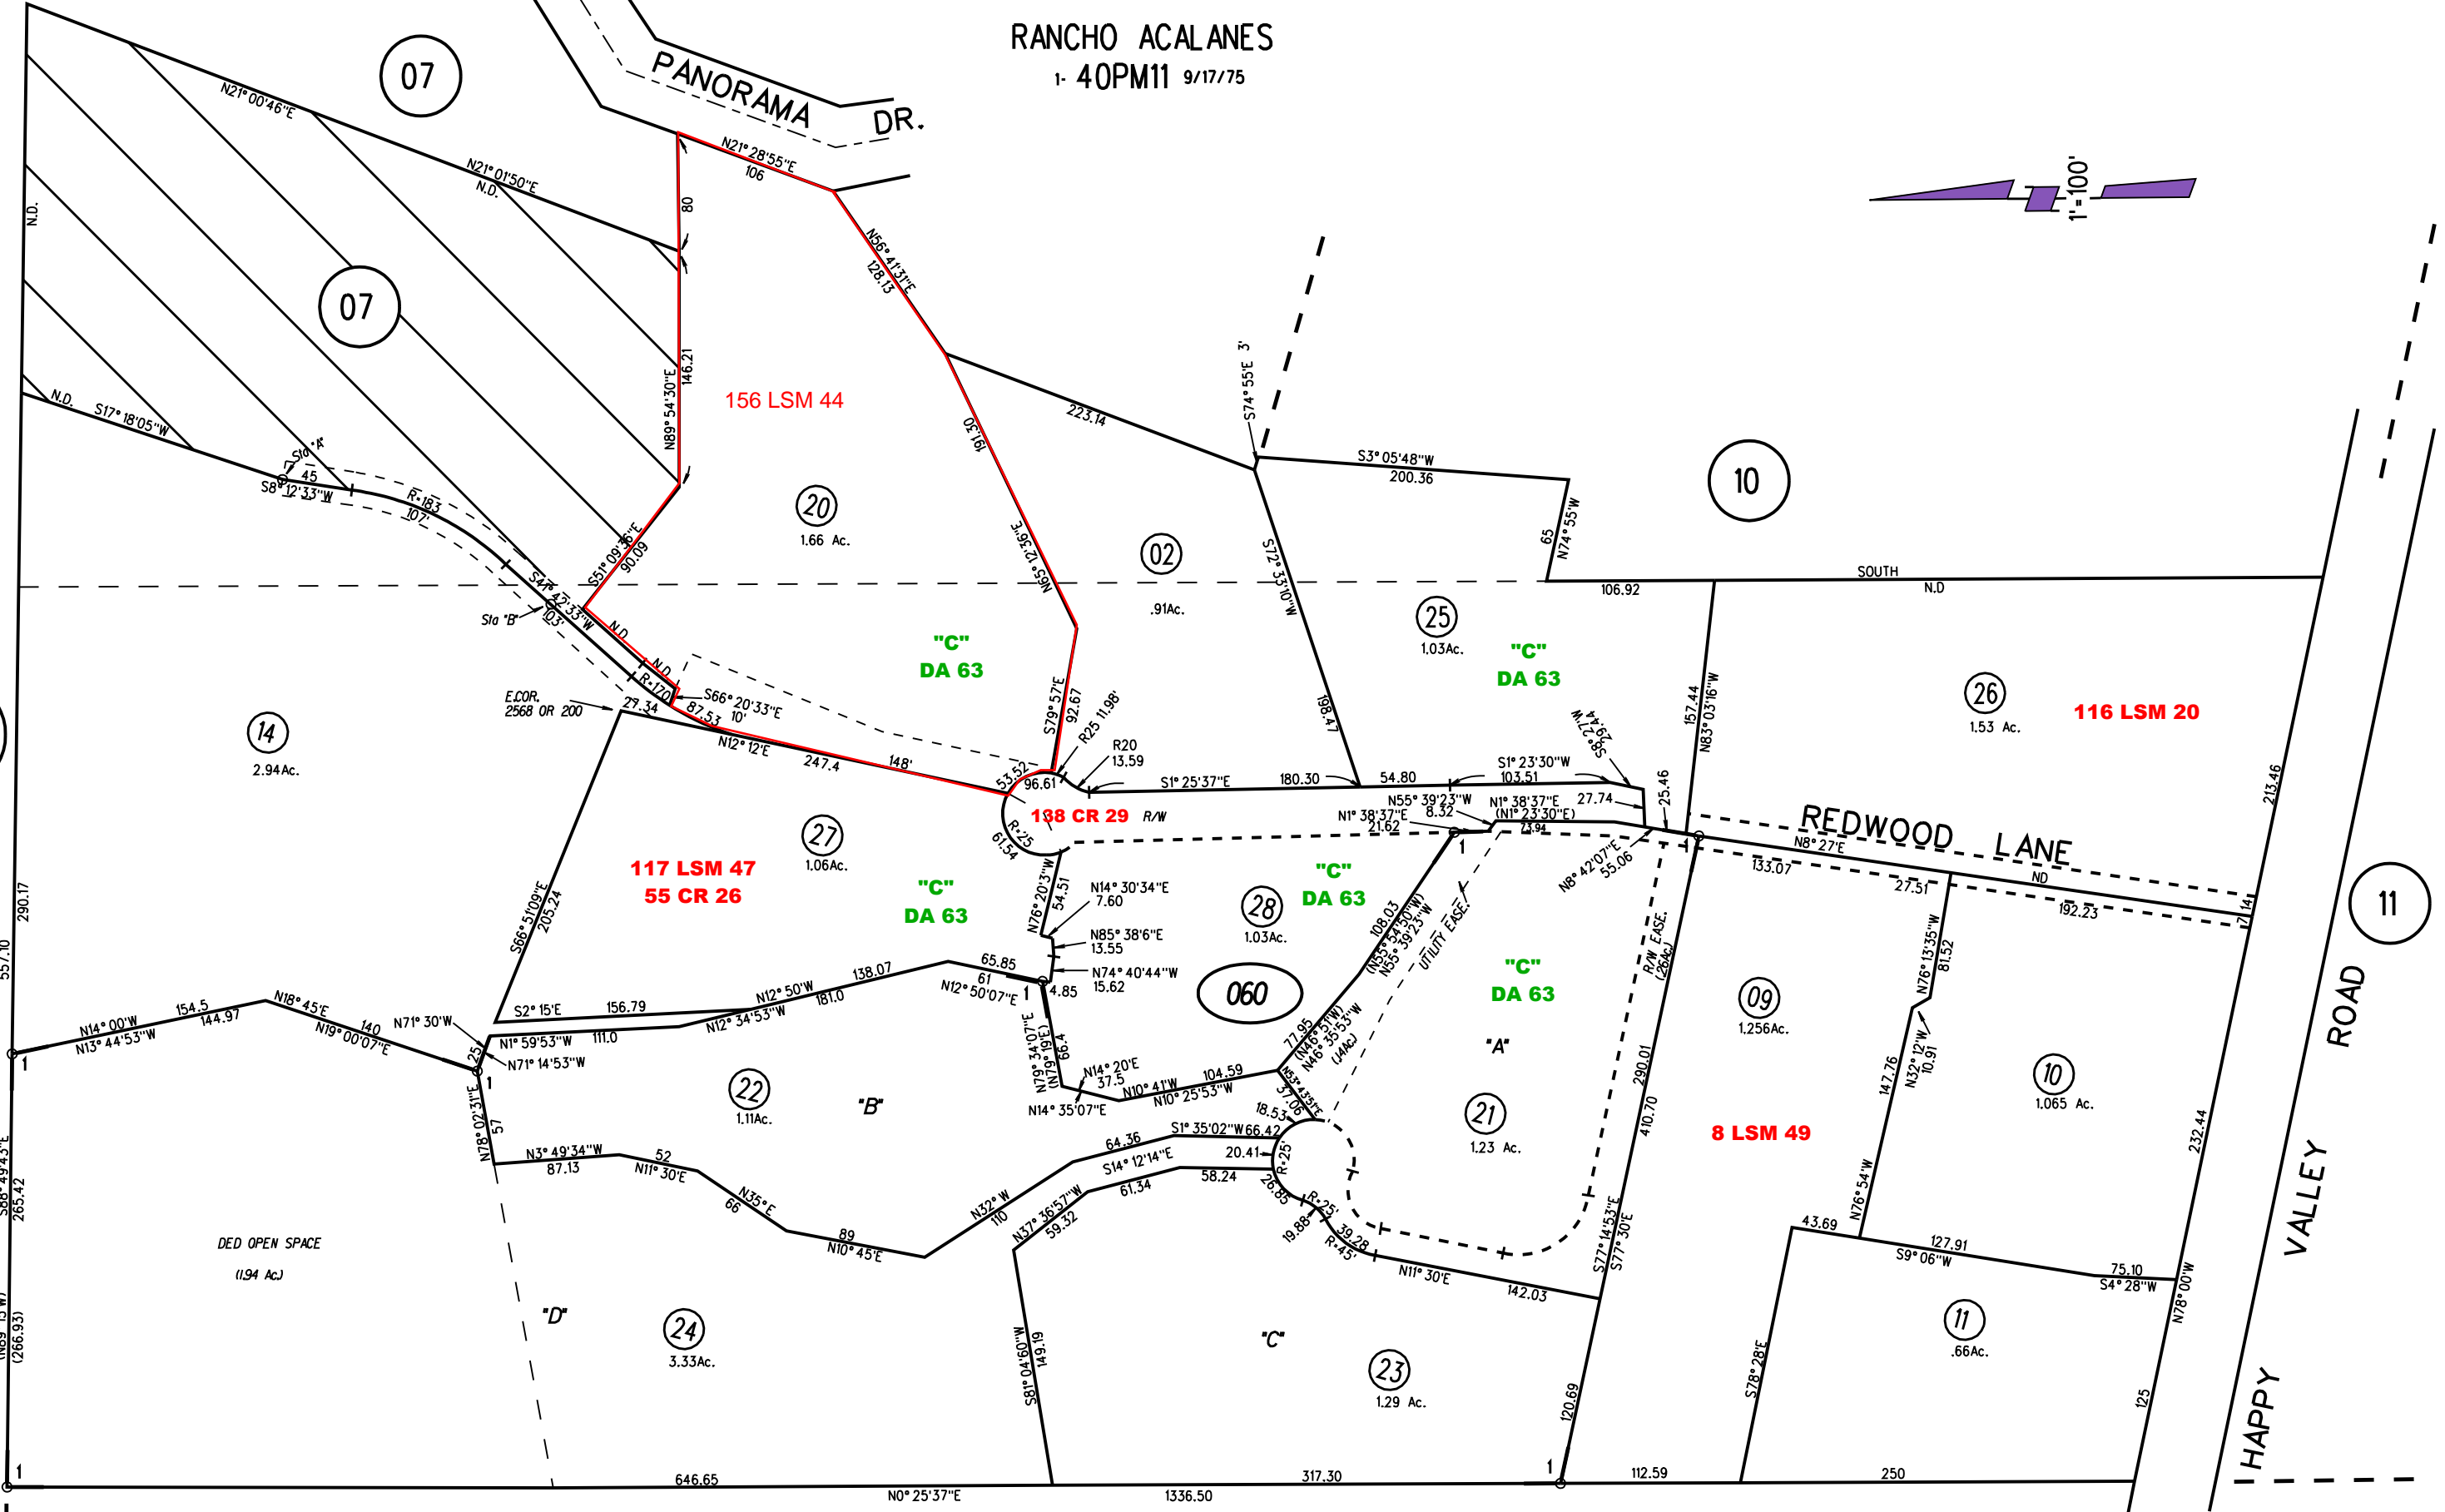

RANCHO ACALANES

1- 40PM11 9/17/75

PANORAMA DR.

REDWOOD LANE

HAPPY VALLEY ROAD

P B  
365

NOTE: THIS MAP WAS PREPARED FOR ASSESSMENT PURPOSES ONLY. NO LIABILITY IS ASSUMED FOR THE ACCURACY OF THE INFORMATION DELINEATED HEREON. ASSESSOR'S PARCELS MAY NOT COMPLY WITH LOCAL LOT SPLIT OR BUILDING SITE ORDINANCES.

5

060

28  
5/19/06

82-50  
ASSESSOR'S MAP  
BOOK 246 PAGE 06  
CONTRA COSTA COUNTY, CALIF.