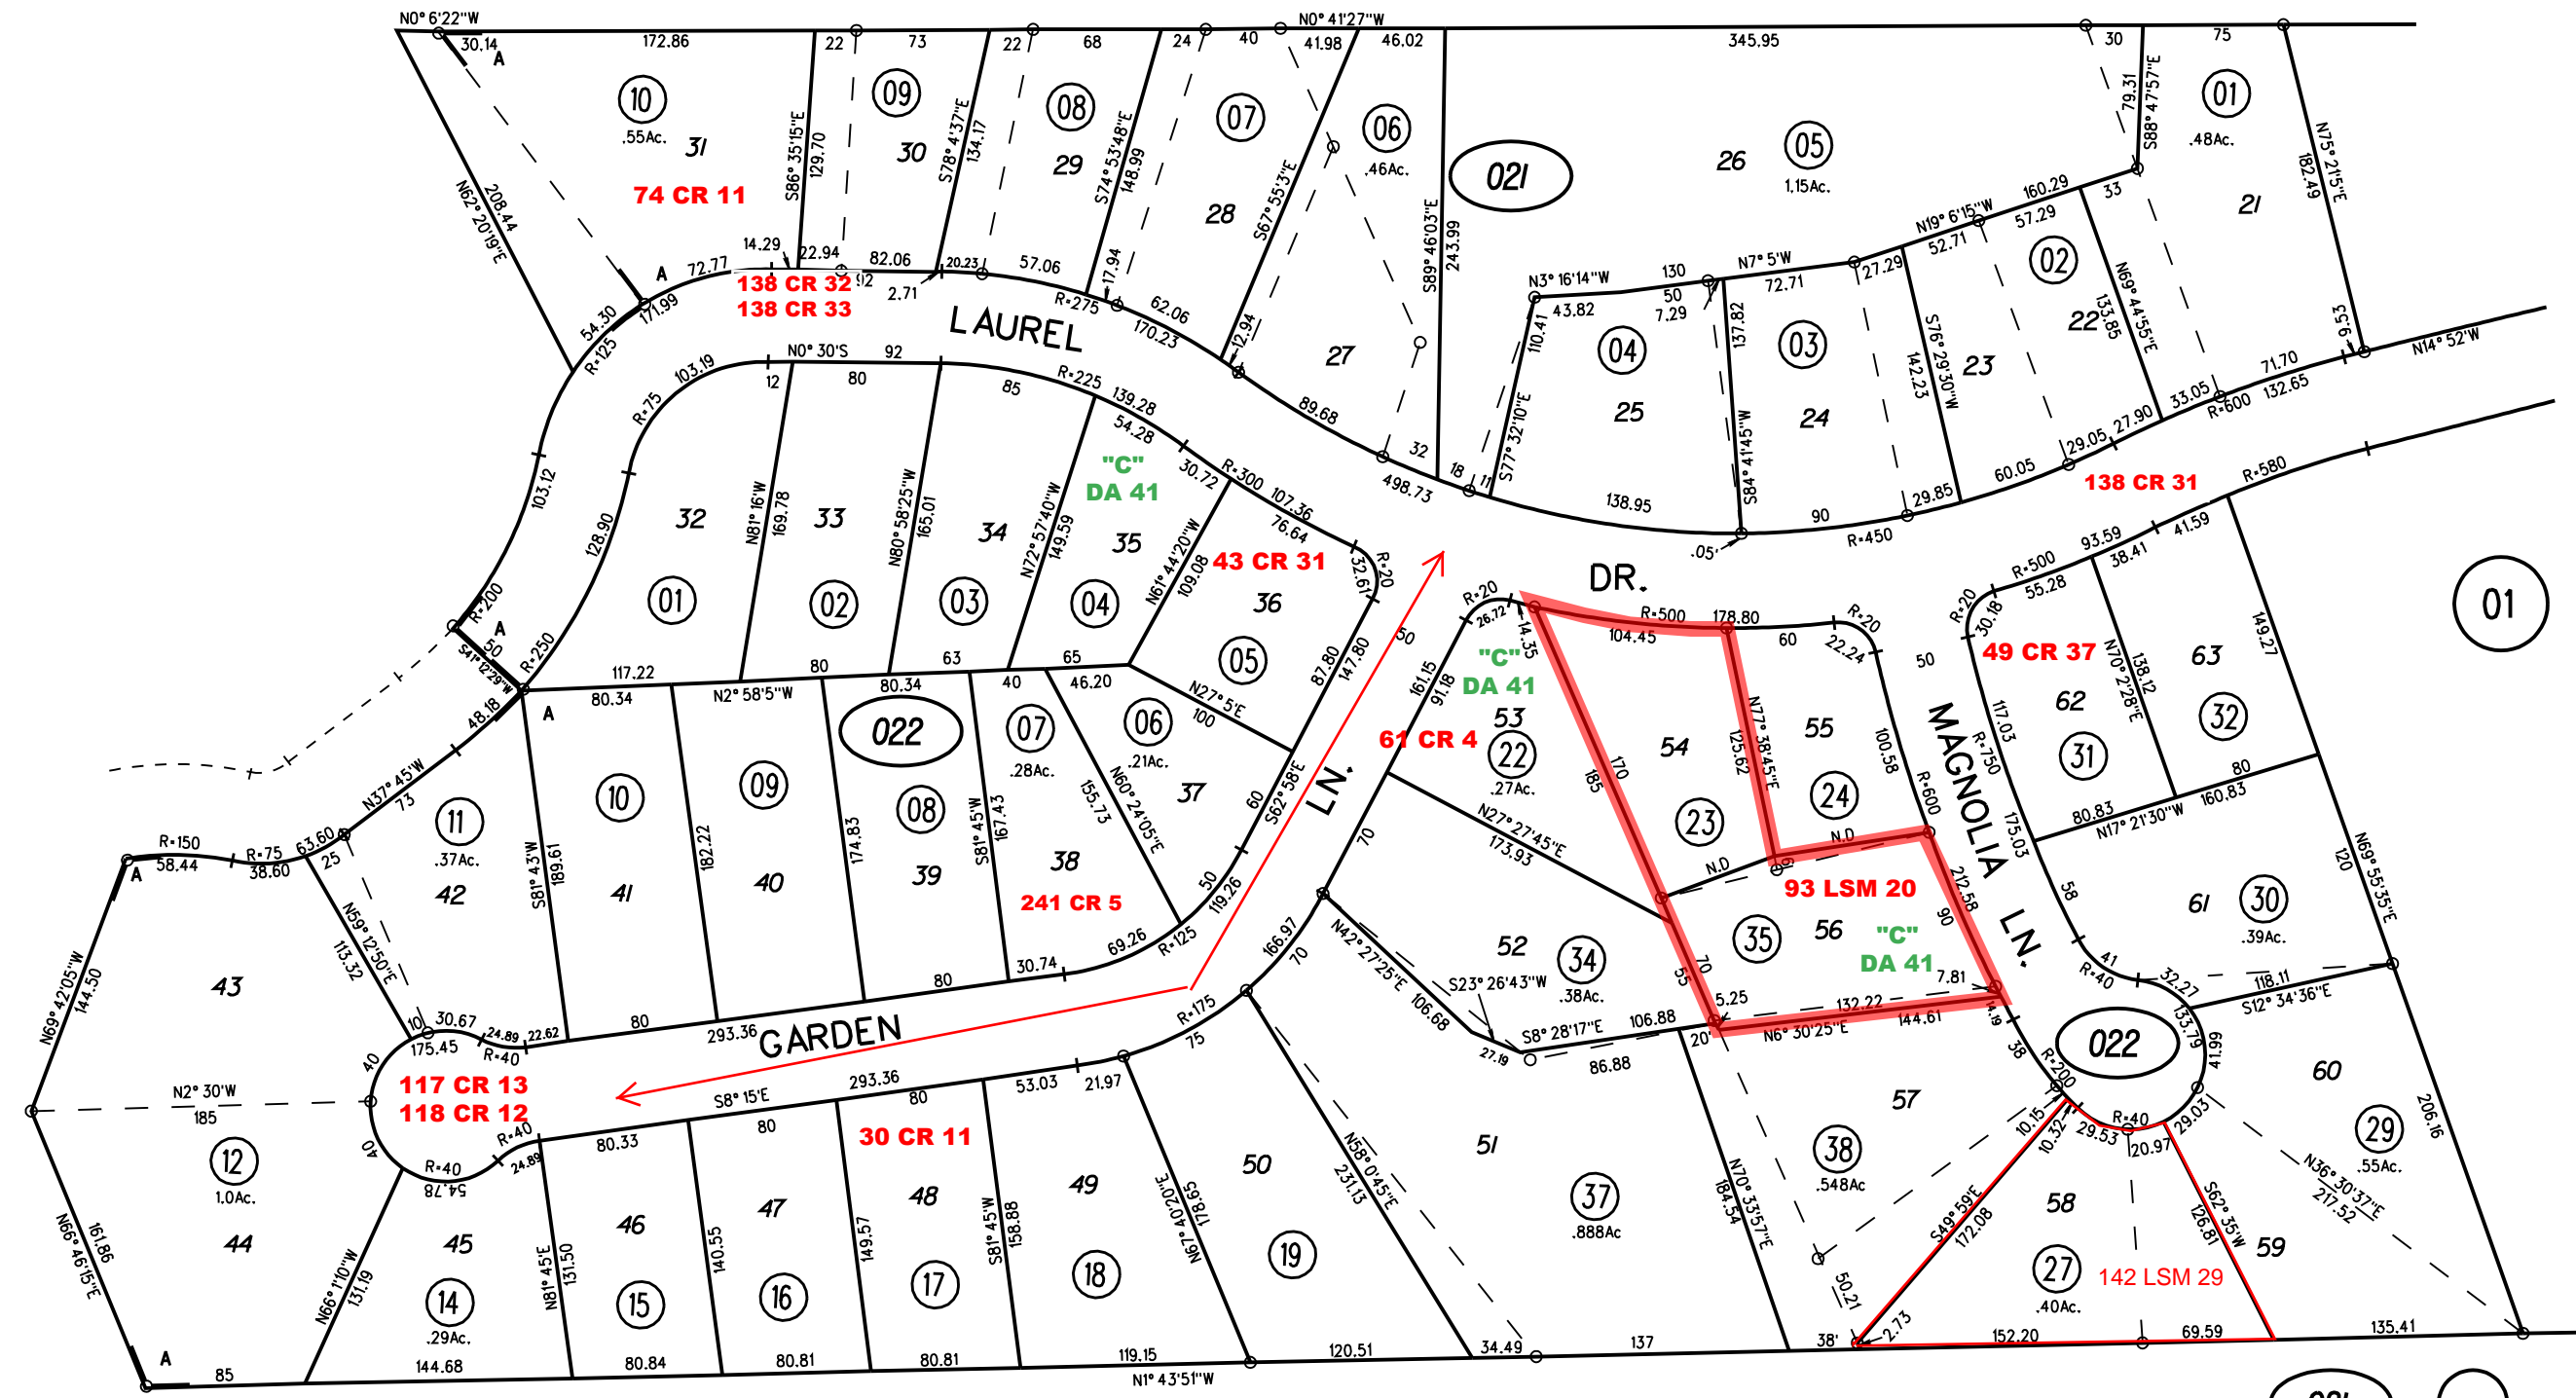

A- VALLEY VIEW ESTATES MB 32-6
RO ACALANES

05

03

01

021
022
38
5/17/05

NOTE: THIS MAP WAS PREPARED FOR ASSESSMENT PURPOSES ONLY. NO LIABILITY IS ASSUMED FOR THE ACCURACY OF THE INFORMATION DELINEATED HEREON. ASSESSOR'S PARCELS MAY NOT COMPLY WITH LOCAL LOT SPLIT OR BUILDING SITE ORDINANCES.

PB
244