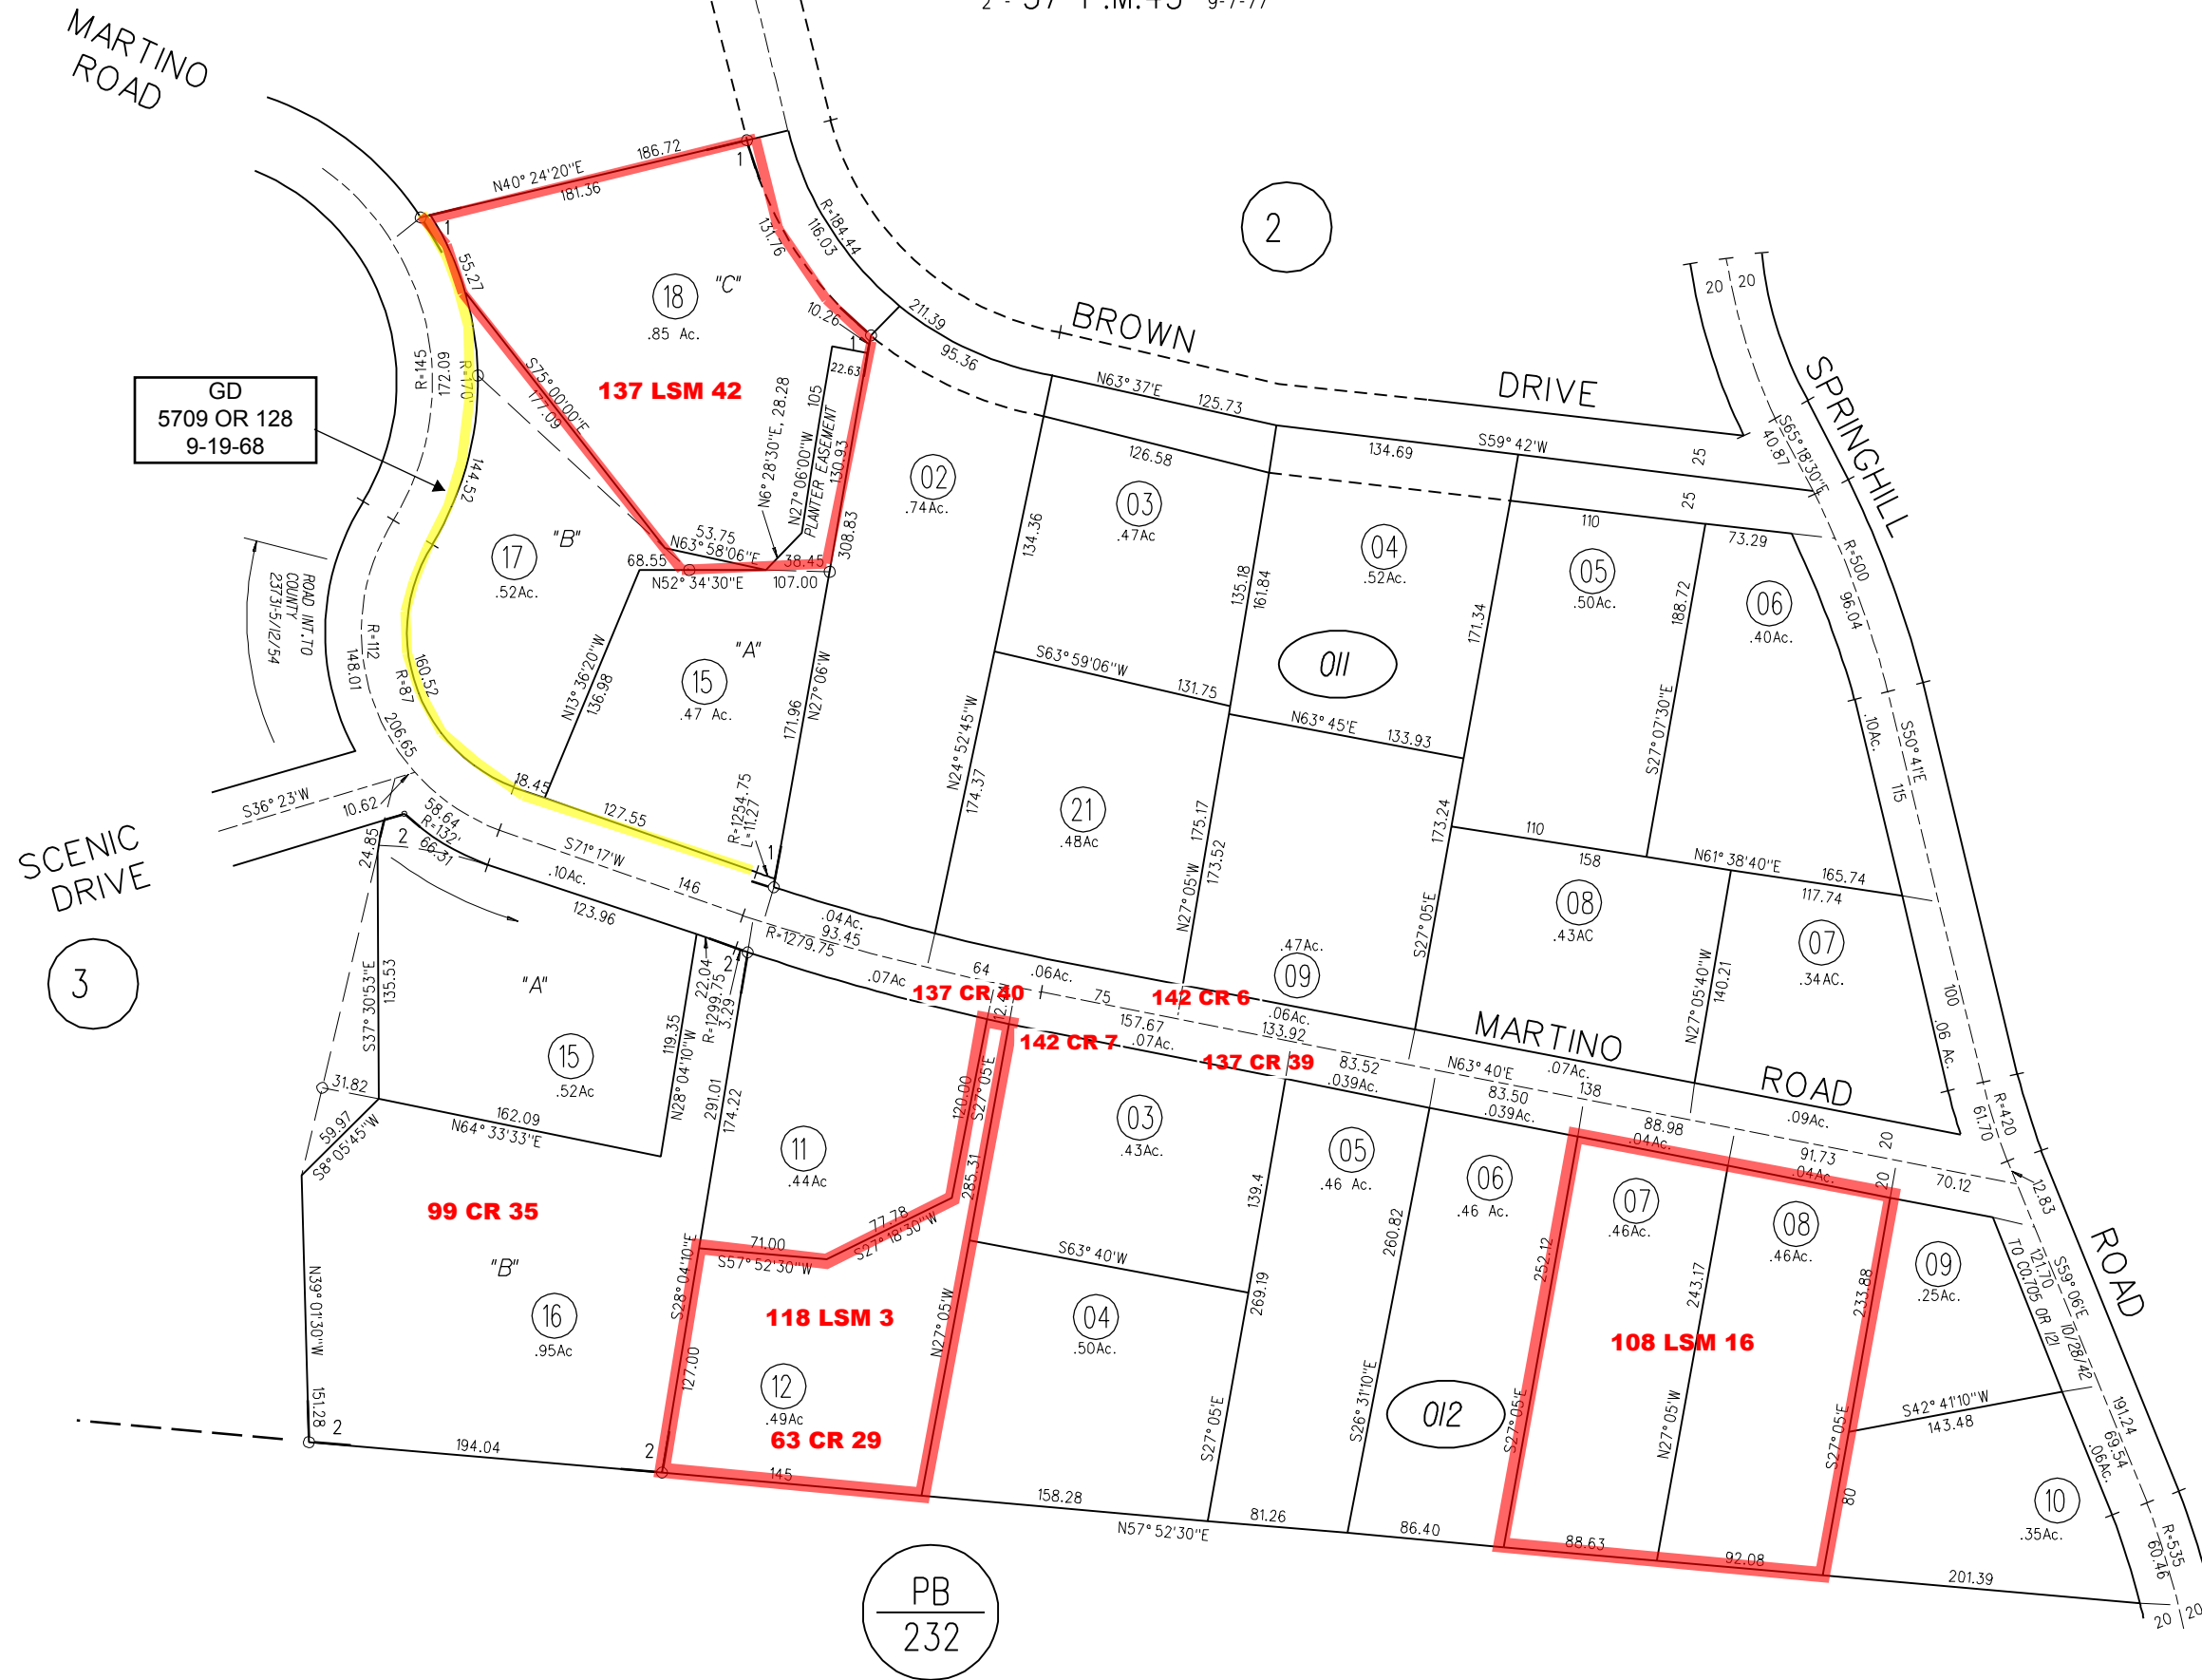

RANCHO BOCA DE LA CANADA DEL PINOLE

TAX CODE AREA

1969 - 1 - 5 P.M.25 - 9/16/68 - 41 LSM 39  
2 - 57 P.M.43 9-7-77

GD  
5709 OR 128  
9-19-68

PB  
230

PB  
232

011  
012

ASSESSOR'S MAP  
BOOK 231 PAGE 1