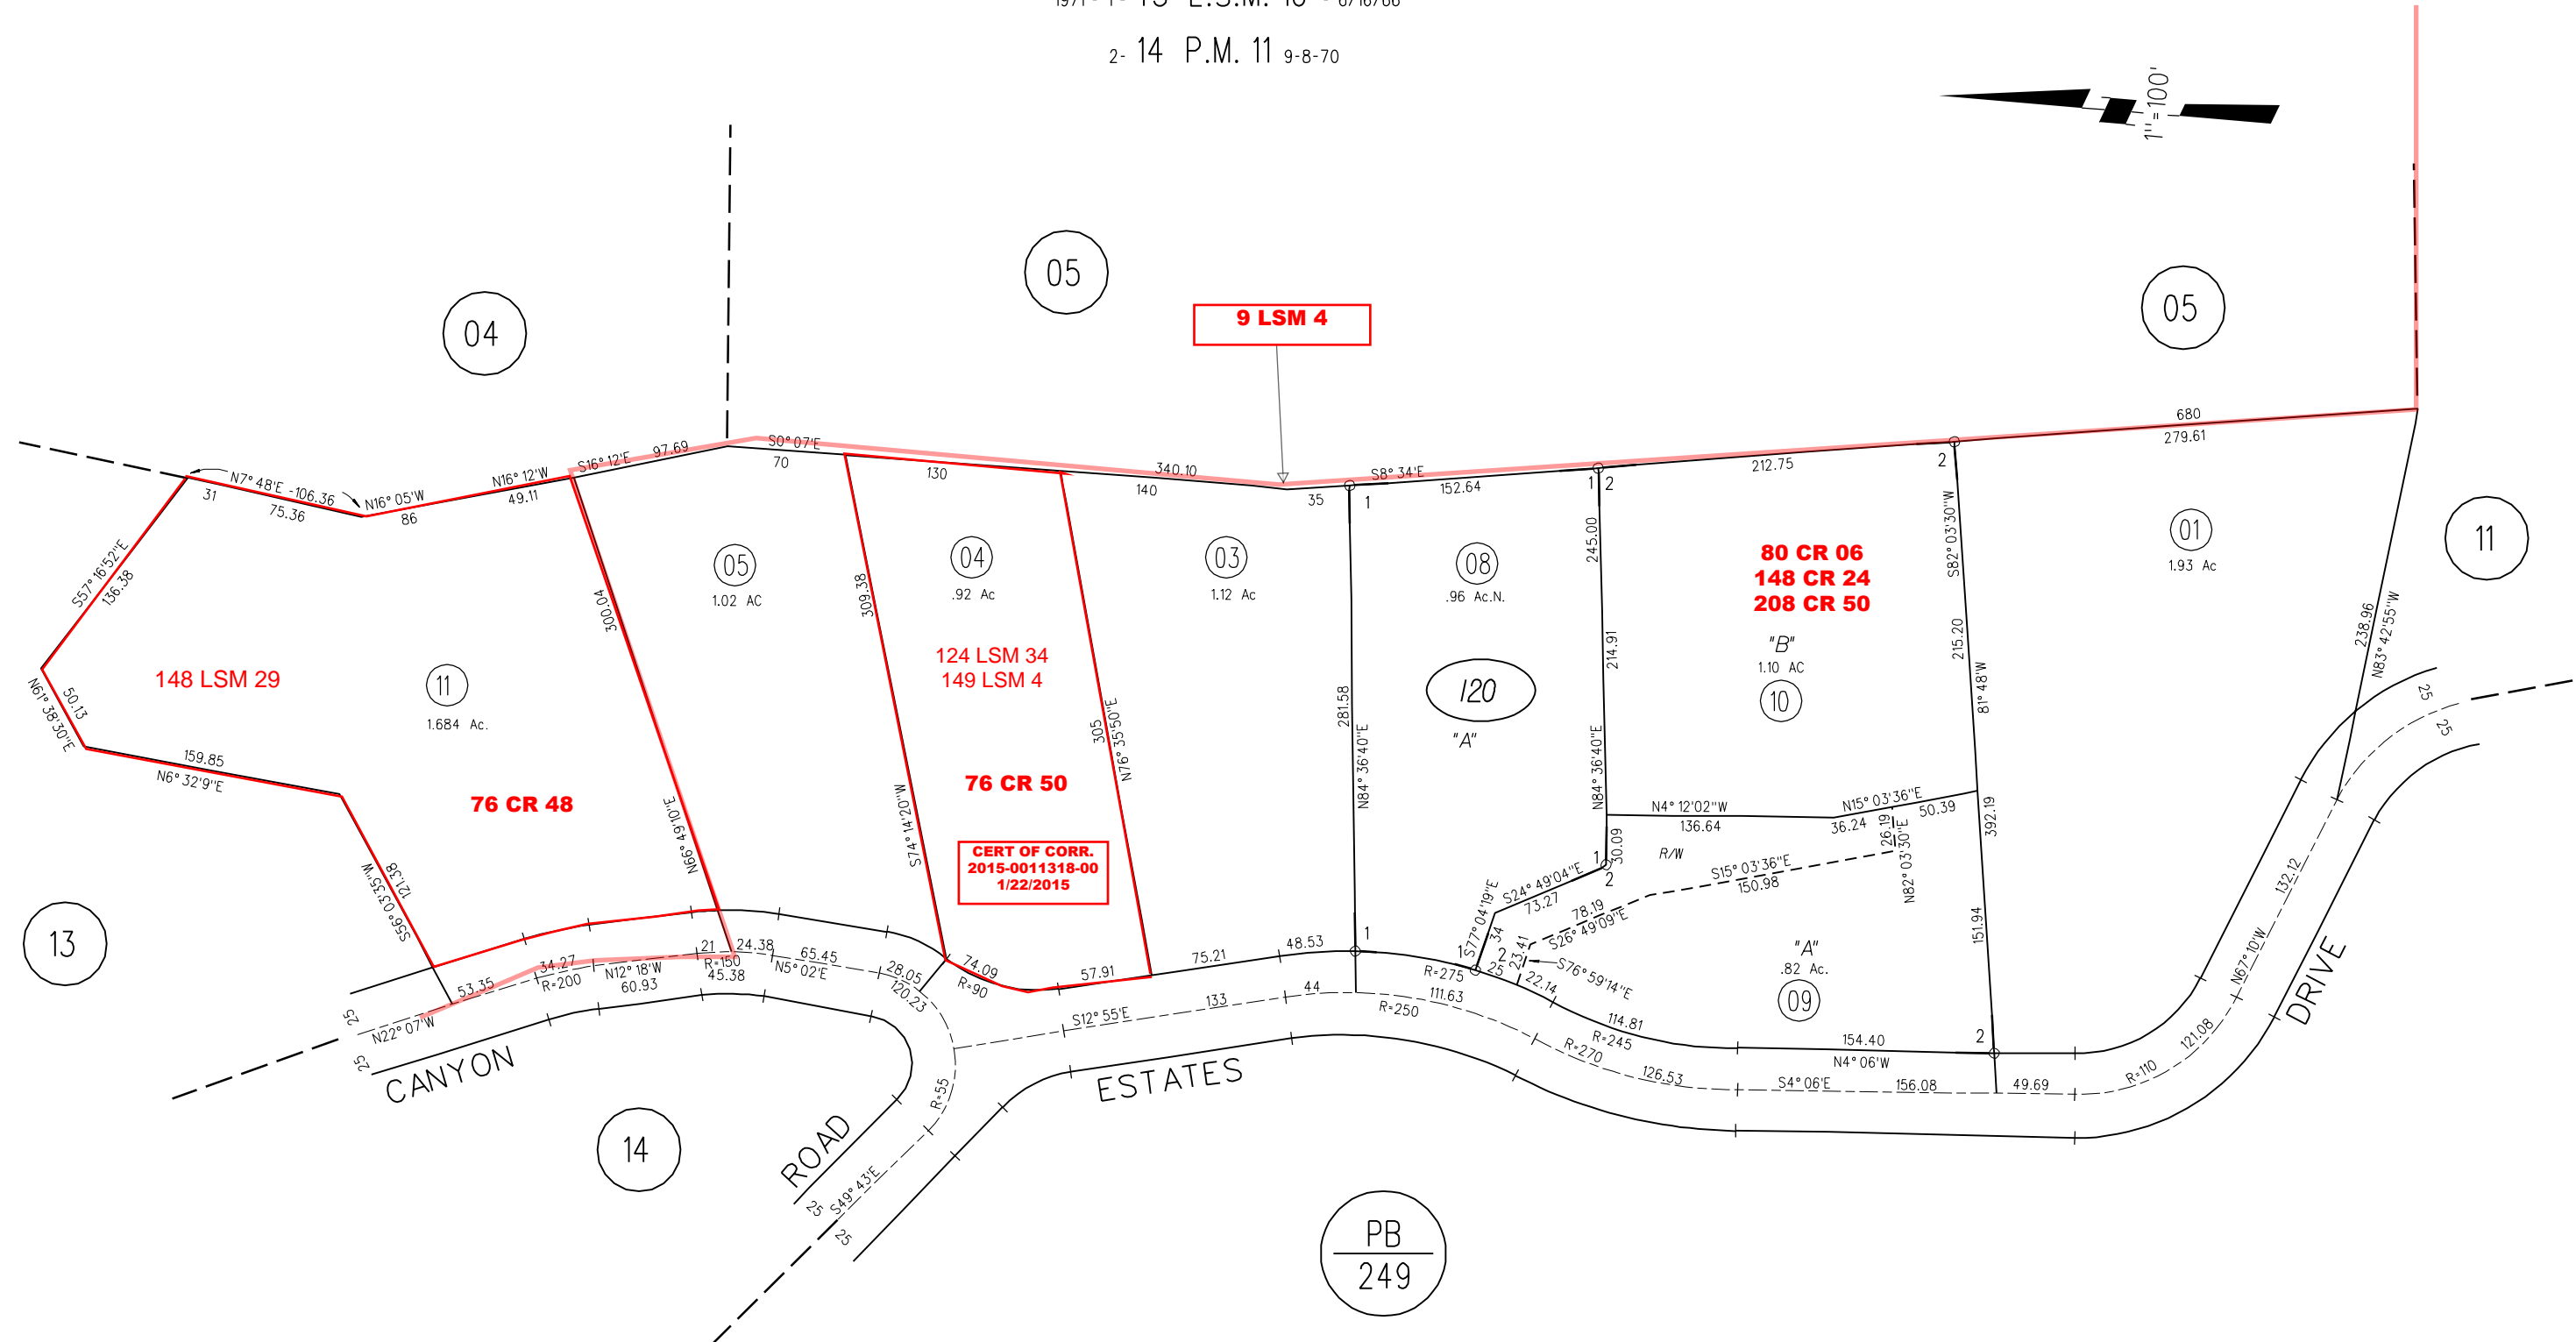

RANCHO ACALANES

1971 - 1 - 43 L.S.M. 16 - 6/16/66

2 - 14 P.M. 11 9-8-70

NOTE: THIS MAP WAS PREPARED FOR ASSESSMENT PURPOSES ONLY. NO LIABILITY IS ASSUMED FOR THE ACCURACY OF THE INFORMATION DELINEATED HEREON.

DATE	CHANGE	BY
09-18-96	CREATE 011	KR