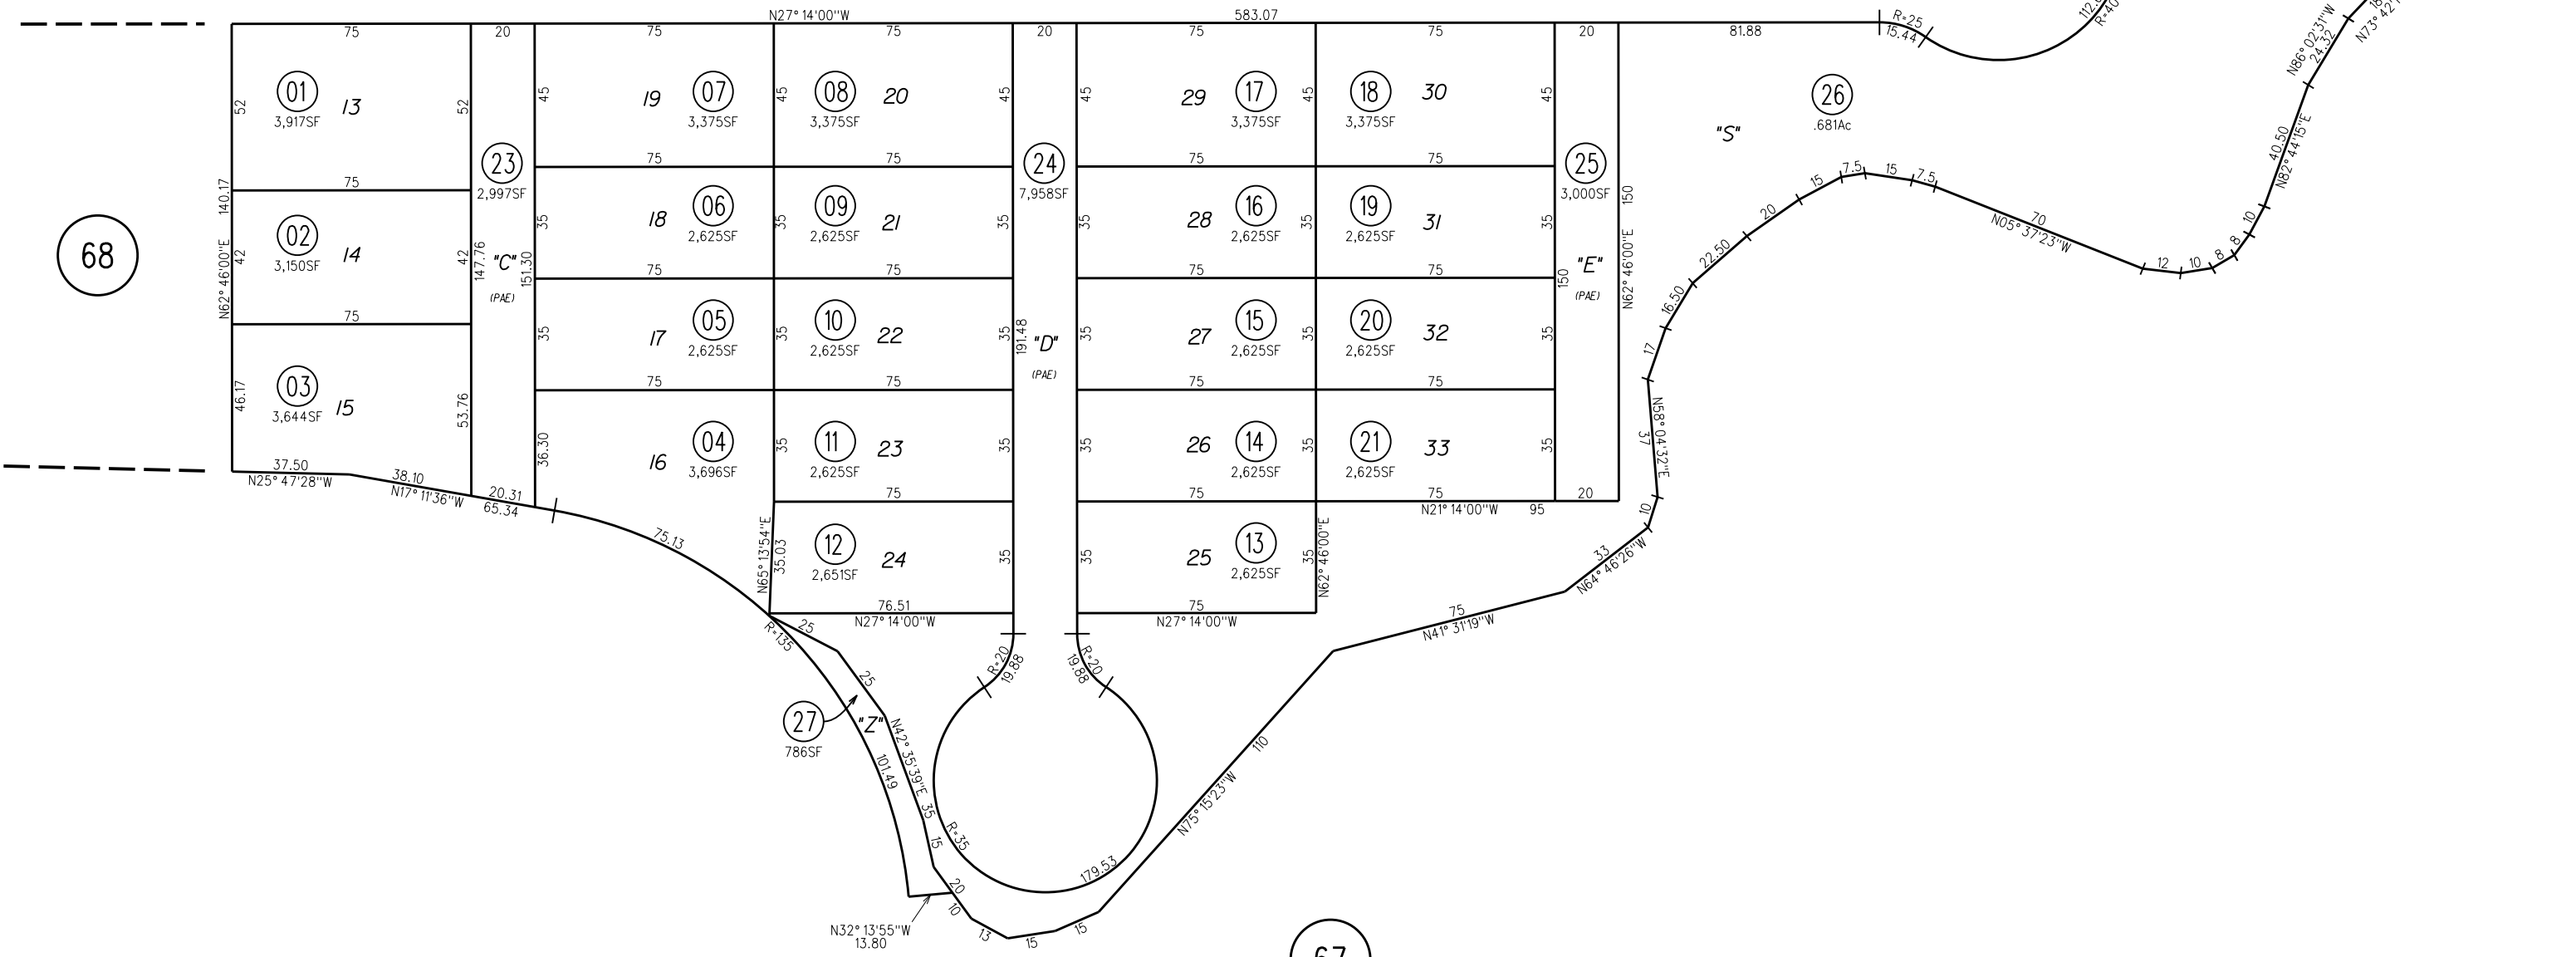

SONSILLA LN

ALPINE BLUE DRIVE

69

POINSETTIA ST

68

22
32SF
FROM PG 27

NOTE: THIS MAP WAS PREPARED FOR ASSESSMENT PURPOSES ONLY. NO LIABILITY IS ASSUMED FOR THE ACCURACY OF THE INFORMATION DELINEATED HEREON. ASSESSOR'S PARCELS MAY NOT COMPLY WITH LOCAL LOT SPLIT OR BUILDING SITE ORDINANCES.

700

67