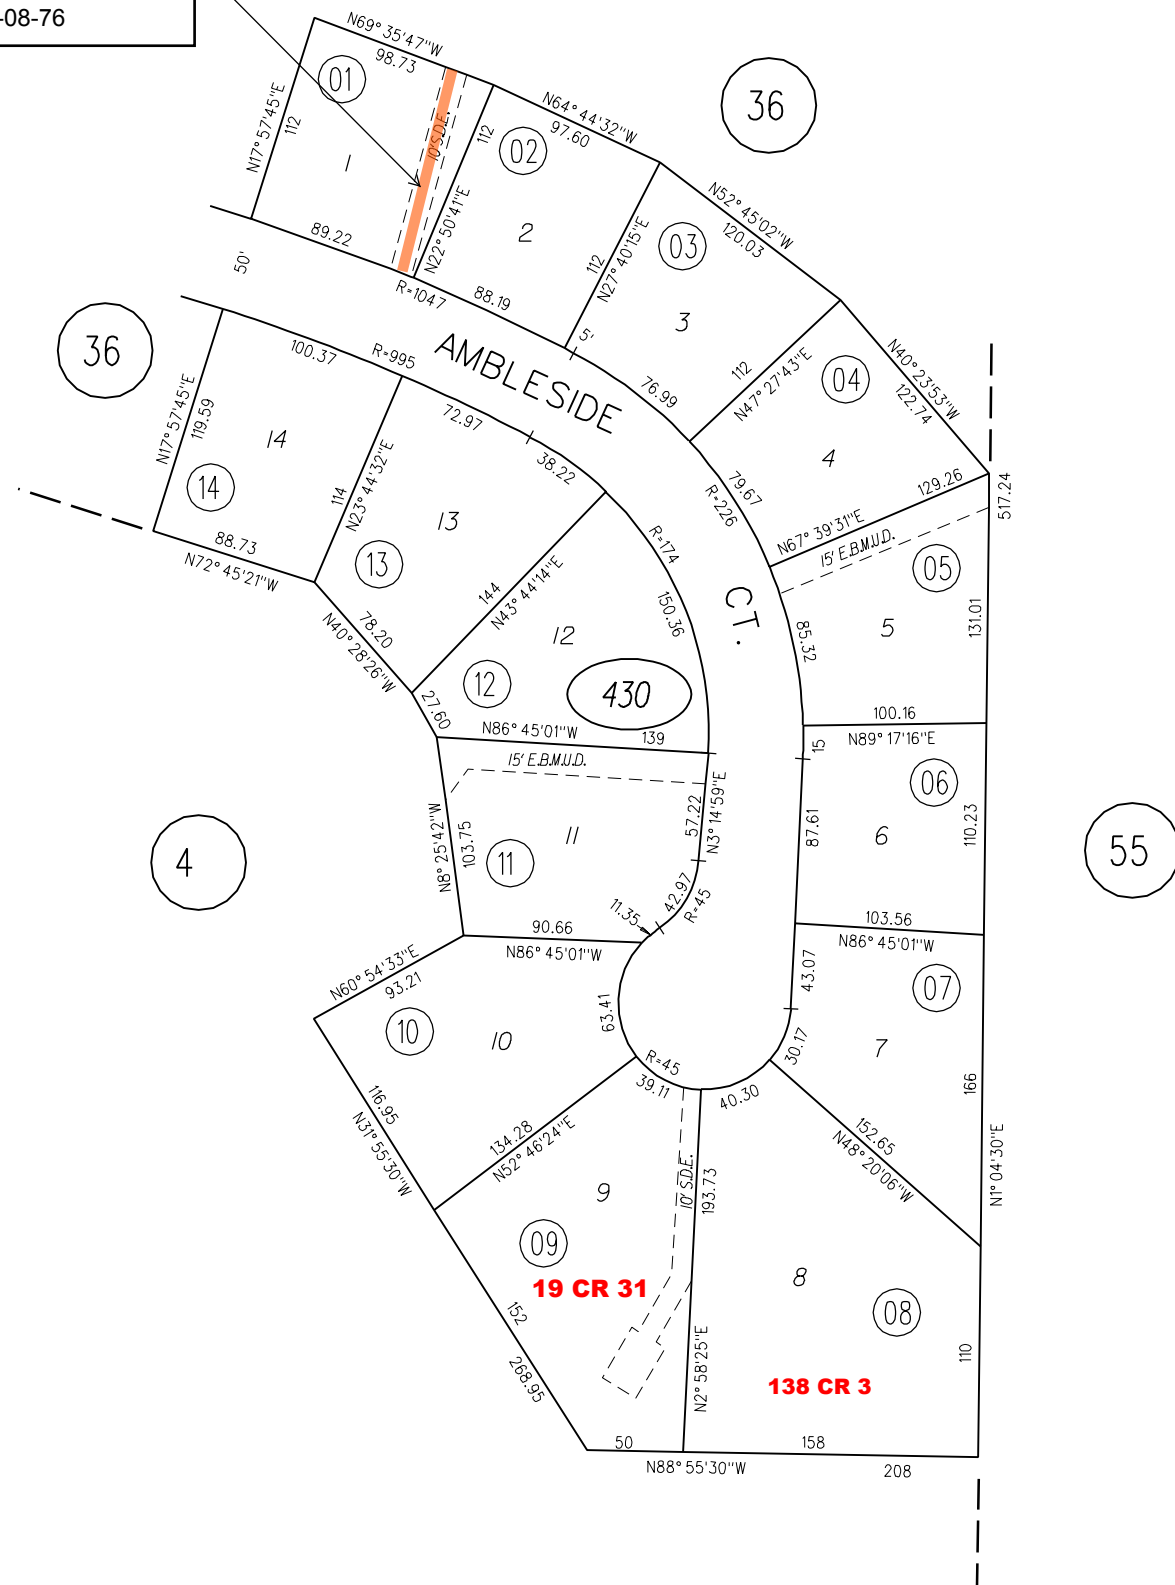

OFF. DED. TEMP. SD EASE.
6879 OR 717
03-05-73
TERMINATED
07-08-76

430