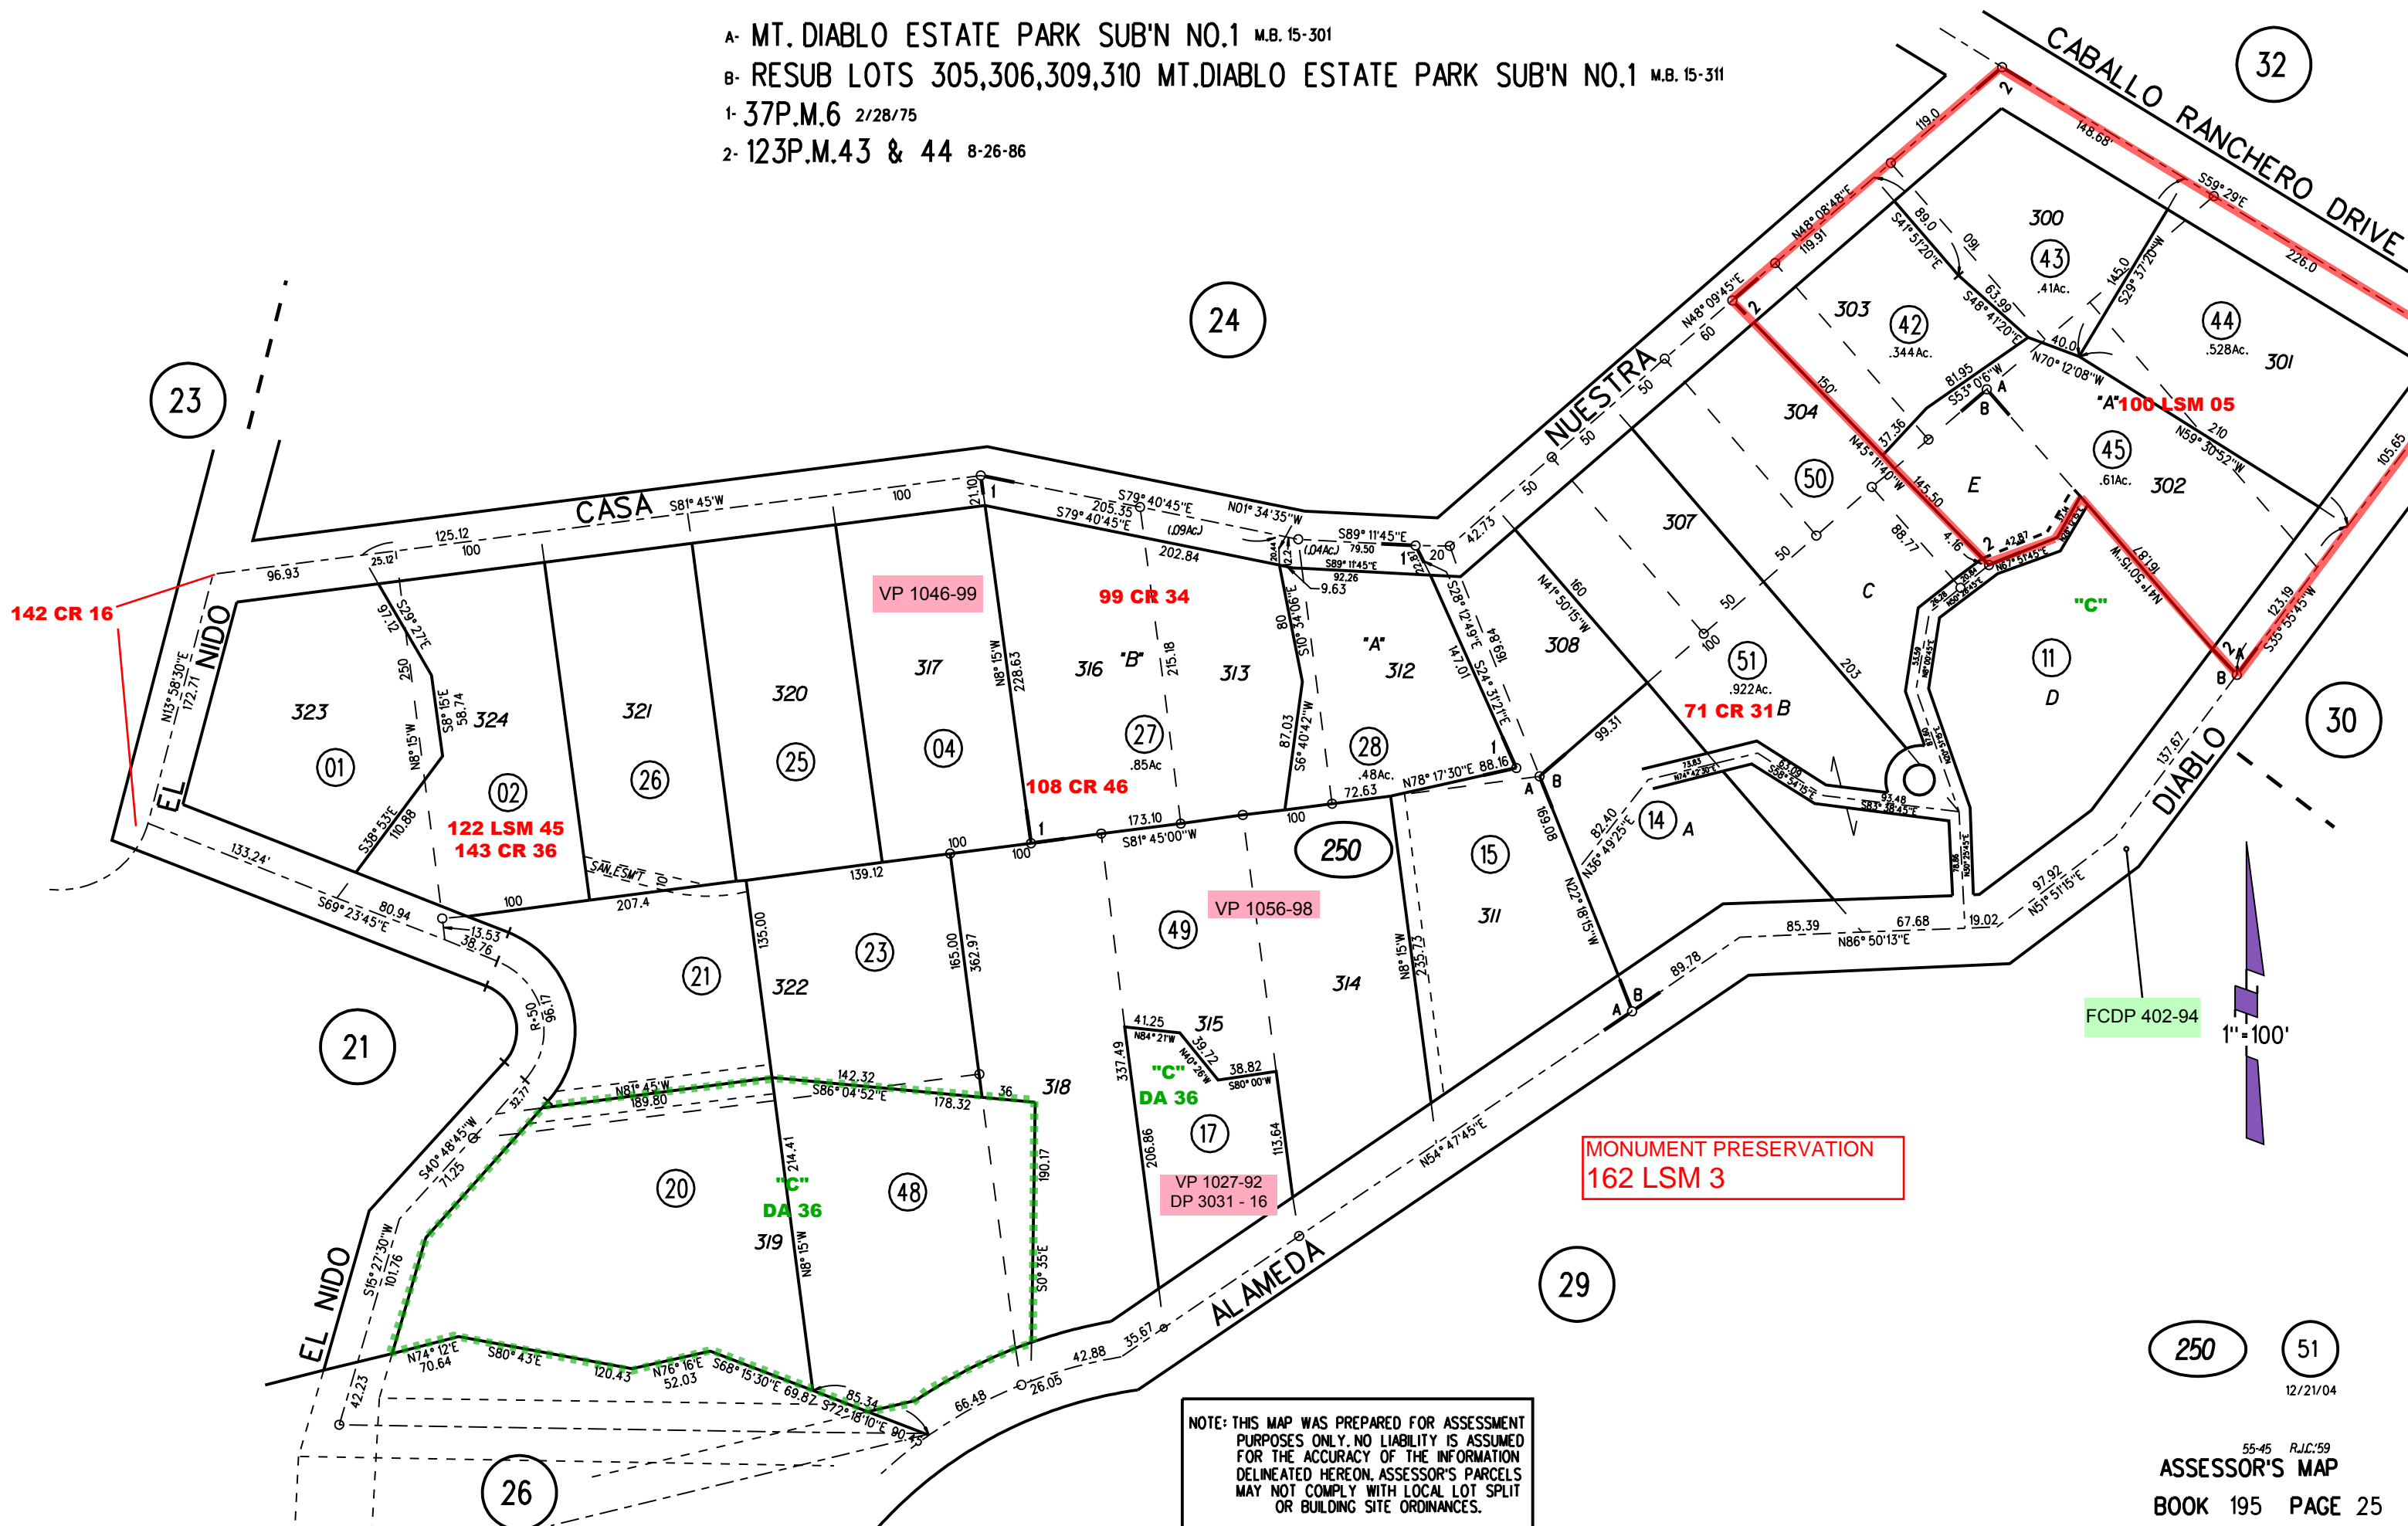

A- MT. DIABLO ESTATE PARK SUB'N NO.1 M.B. 15-301
 B- RESUB LOTS 305,306,309,310 MT. DIABLO ESTATE PARK SUB'N NO.1 M.B. 15-311
 1- 37P.M.6 2/28/75
 2- 123P.M.43 & 44 8-26-86

NOTE: THIS MAP WAS PREPARED FOR ASSESSMENT PURPOSES ONLY. NO LIABILITY IS ASSUMED FOR THE ACCURACY OF THE INFORMATION DELINEATED HEREON. ASSESSOR'S PARCELS MAY NOT COMPLY WITH LOCAL LOT SPLIT OR BUILDING SITE ORDINANCES.