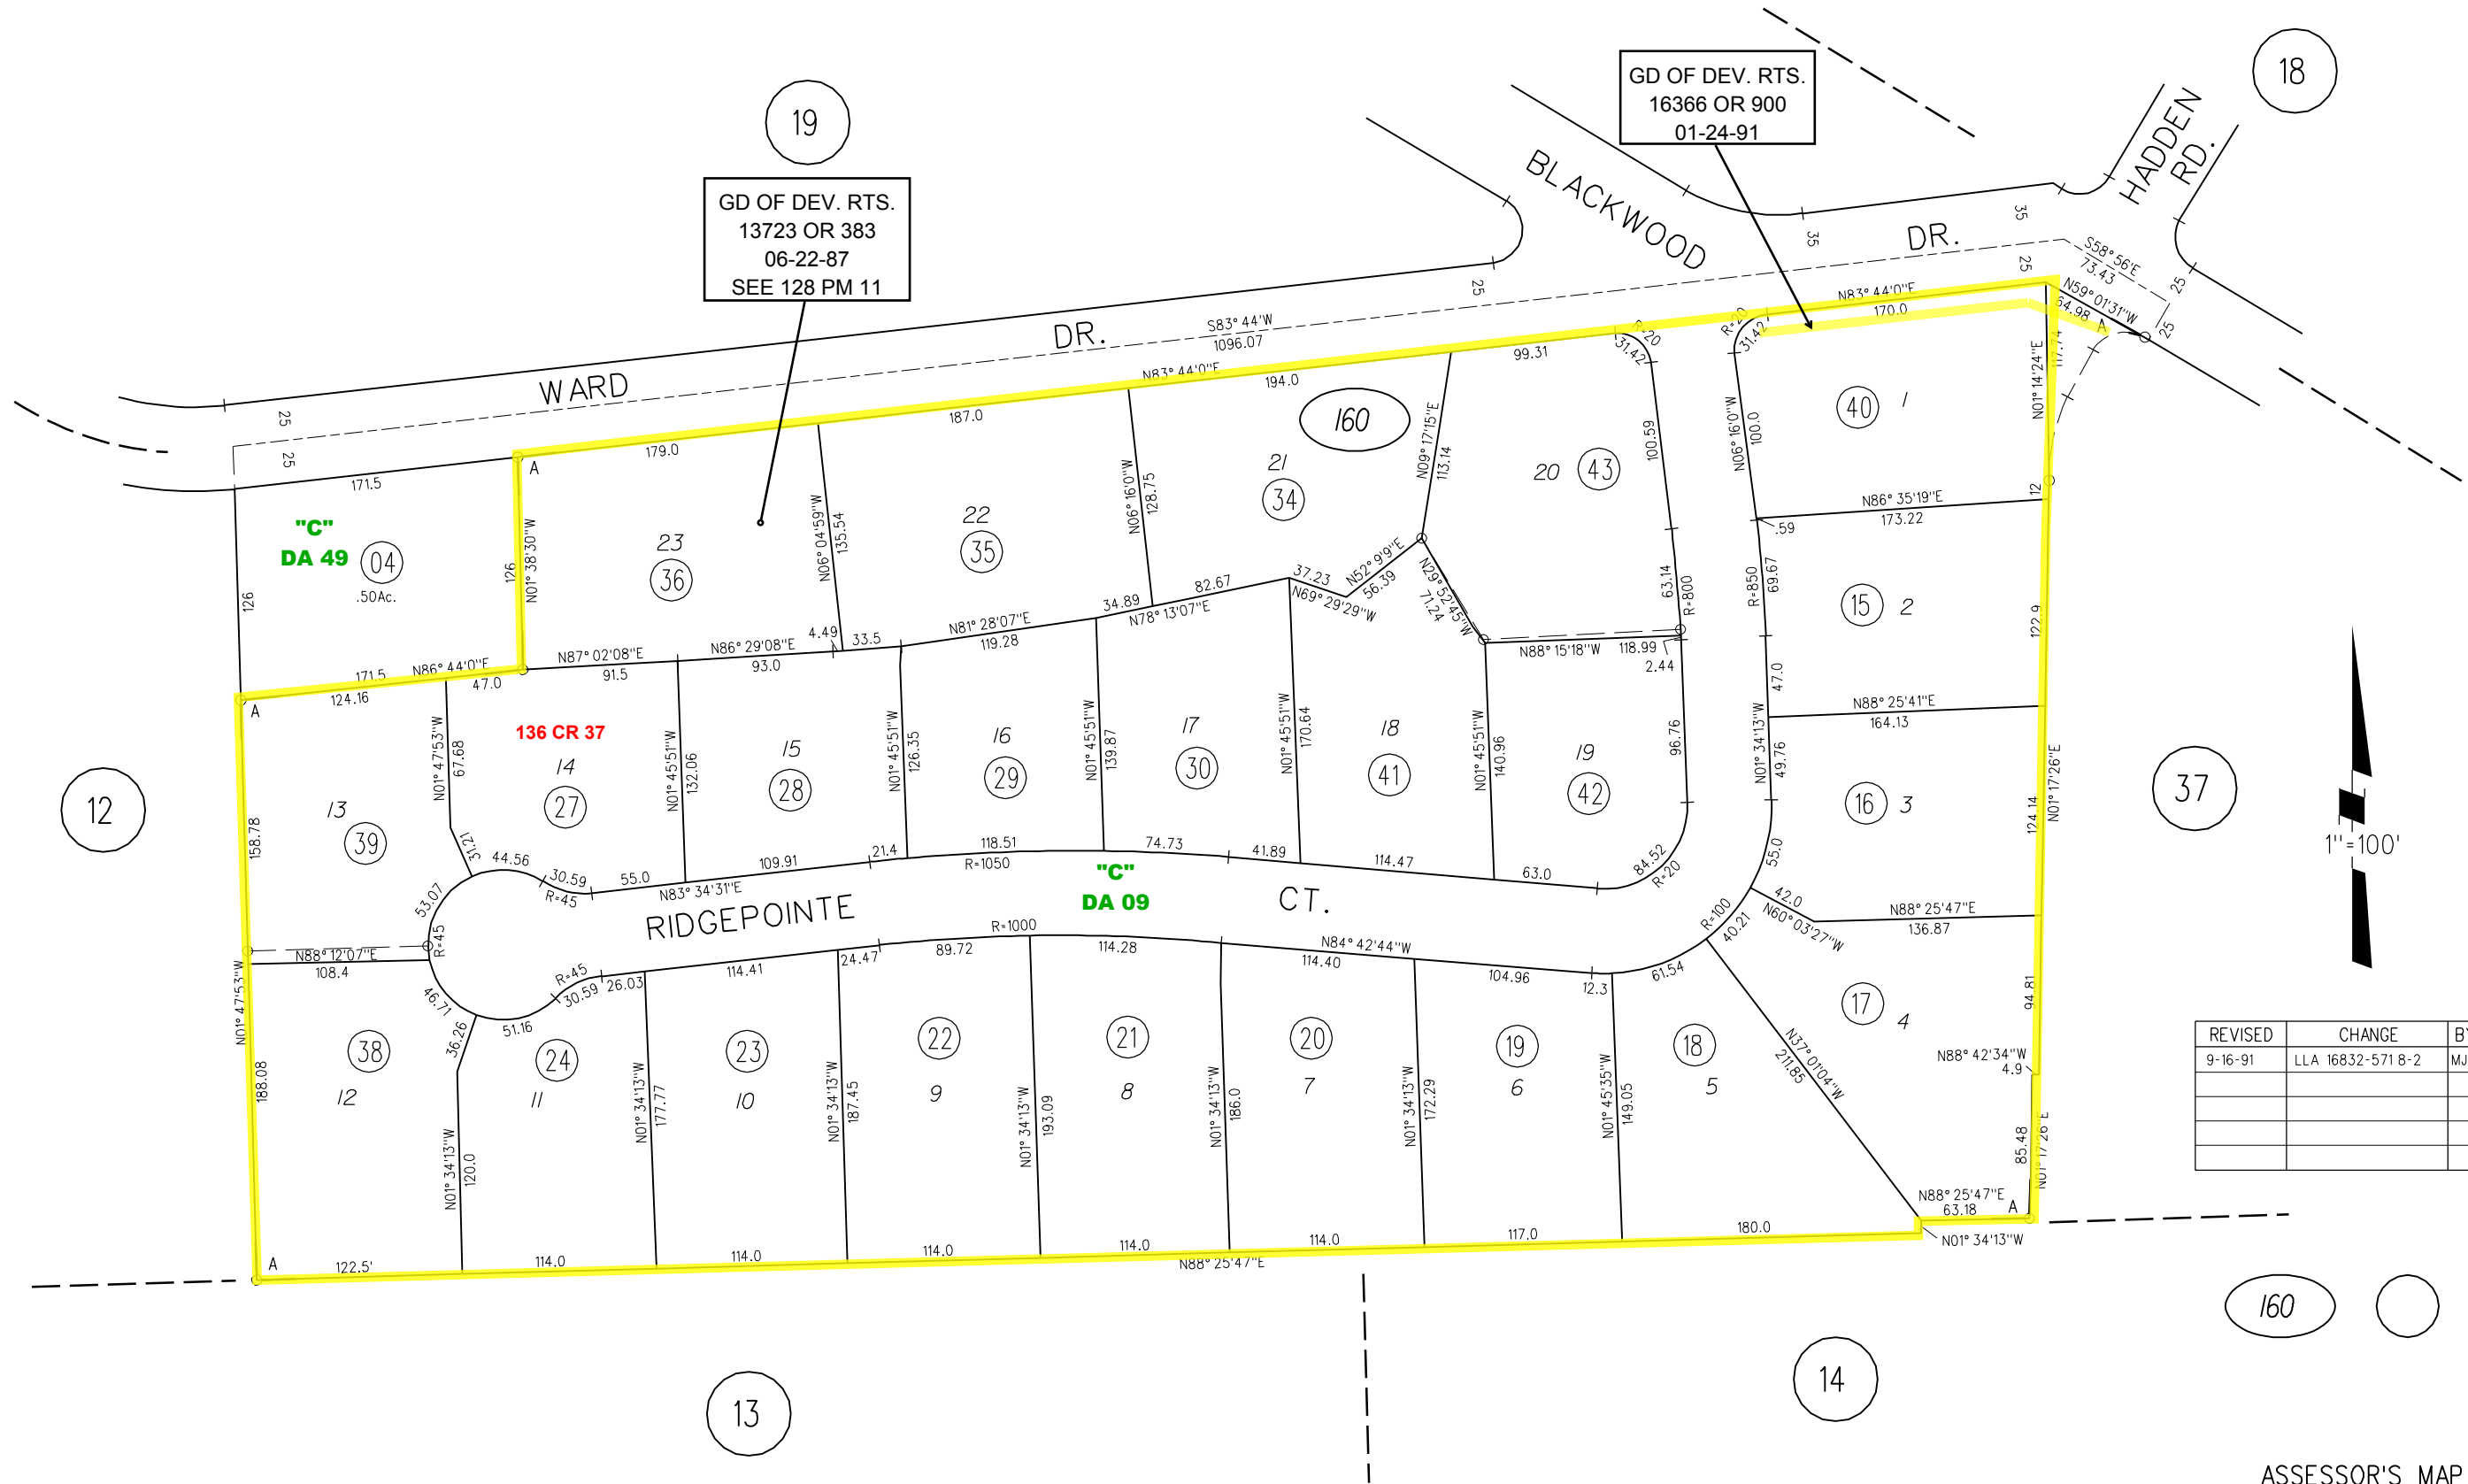

RANCHO SAN MIGUEL

A-1991 ROLL TR. 6934 MB 354-48

REVISED	CHANGE	BY
9-16-91	LLA 16832-571 8-2	MJ