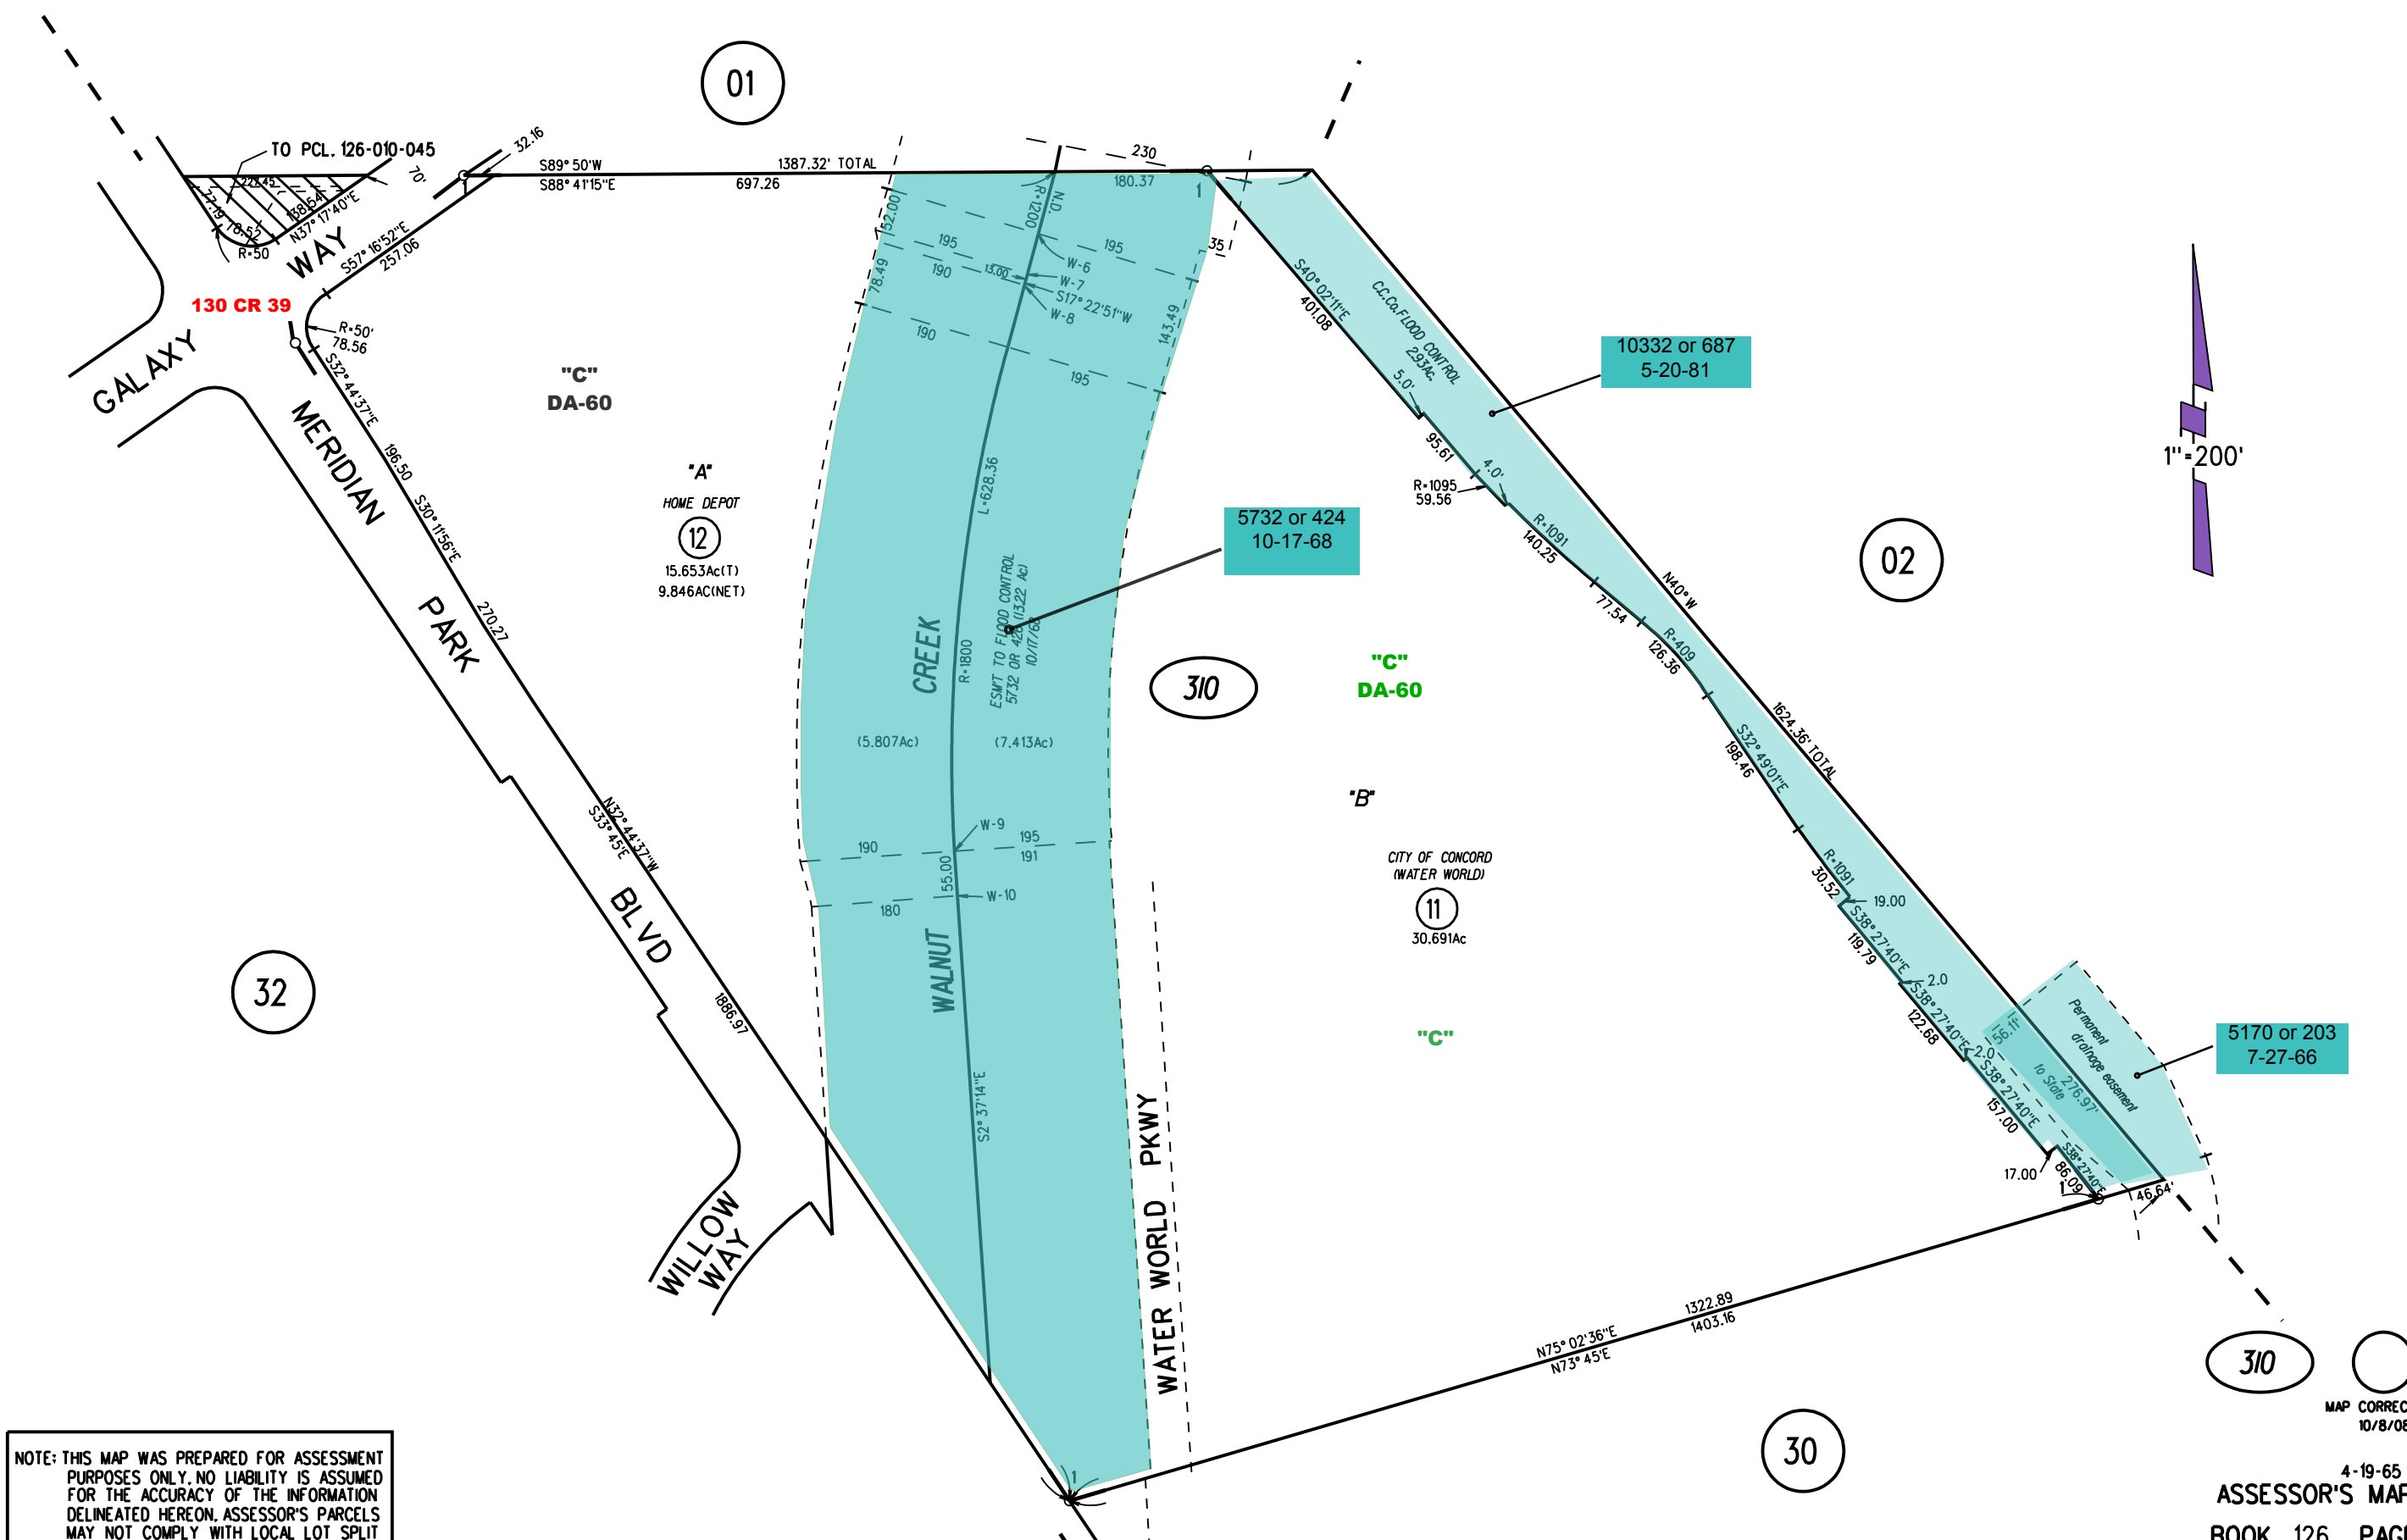

RANCHO MONTE DEL DIABLO

1- 115PM38 5/3/85

NOTE: THIS MAP WAS PREPARED FOR ASSESSMENT PURPOSES ONLY. NO LIABILITY IS ASSUMED FOR THE ACCURACY OF THE INFORMATION DELINEATED HEREON. ASSESSOR'S PARCELS MAY NOT COMPLY WITH LOCAL LOT SPLIT OR BUILDING SITE ORDINANCES.