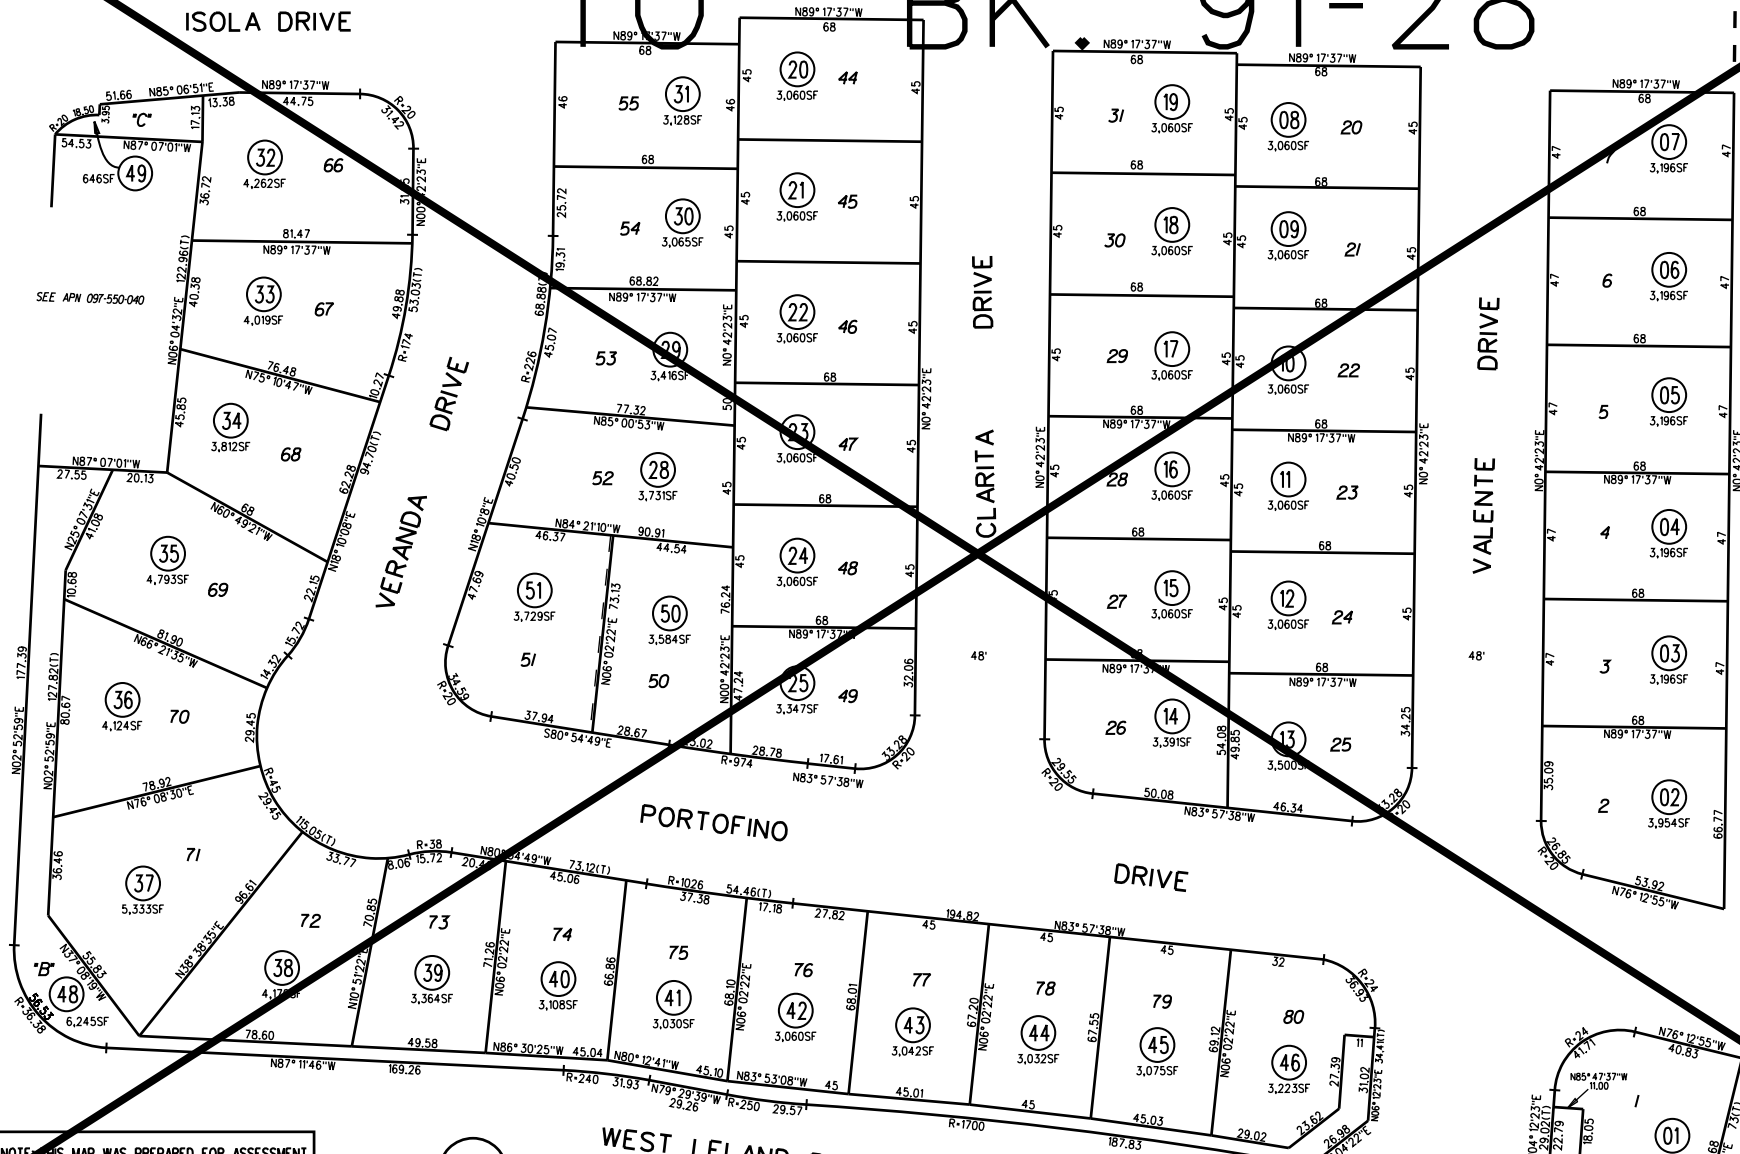

TO BK 91-28

SAN MARCO BLVD

ISOLA DRIVE

VERANDA DRIVE

CLARITA DRIVE

VALENTE DRIVE

PORTOFINO DRIVE

DRIVE

WEST LELAND ROAD

NOTE: THIS MAP WAS PREPARED FOR ASSESSMENT PURPOSES ONLY. NO LIABILITY IS ASSUMED FOR THE ACCURACY OF THE INFORMATION DELINEATED HEREON. ASSESSOR'S PARCELS MAY NOT COMPLY WITH LOCAL LOT SPLIT OR BUILDING SITE ORDINANCES.

950 50.51
8/29/17
FM PG 55 11-16
ASSESSOR'S MAP -mb-
BOOK 97 PAGE 95
CONTRA COSTA COUNTY, CALIF.

55

93