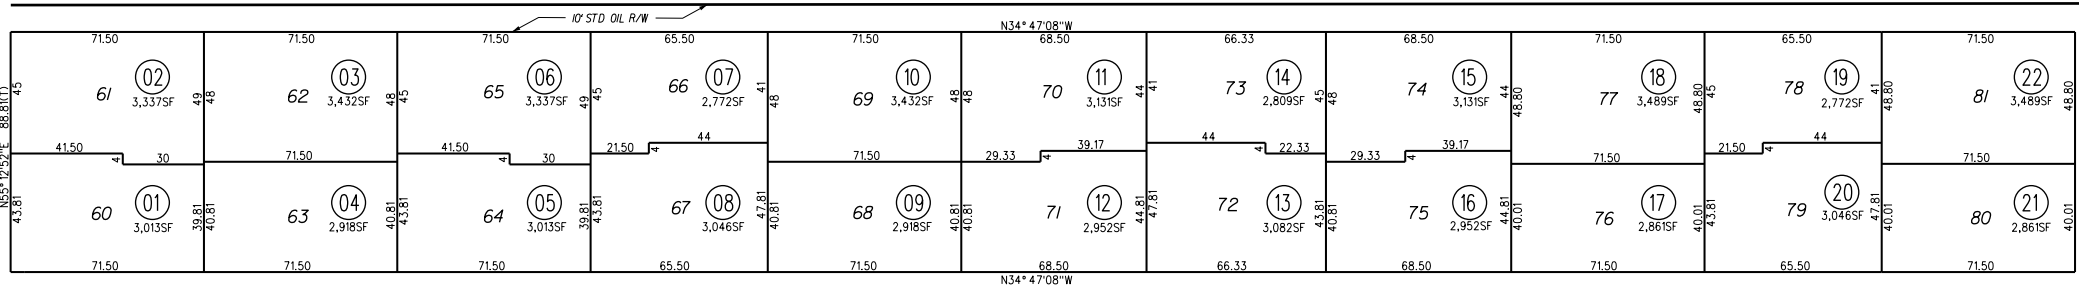

75 BRENTWOOD (STATE HWY 4) BLVD

200 SOUTHERN PACIFIC RR

ALTA STREET

70 ARMSTRONG WAY

NOTE: THIS MAP WAS PREPARED FOR ASSESSMENT PURPOSES ONLY. NO LIABILITY IS ASSUMED FOR THE ACCURACY OF THE INFORMATION DELINEATED HEREON. ASSESSOR'S PARCELS MAY NOT COMPLY WITH LOCAL LOT SPLIT OR BUILDING SITE ORDINANCES.