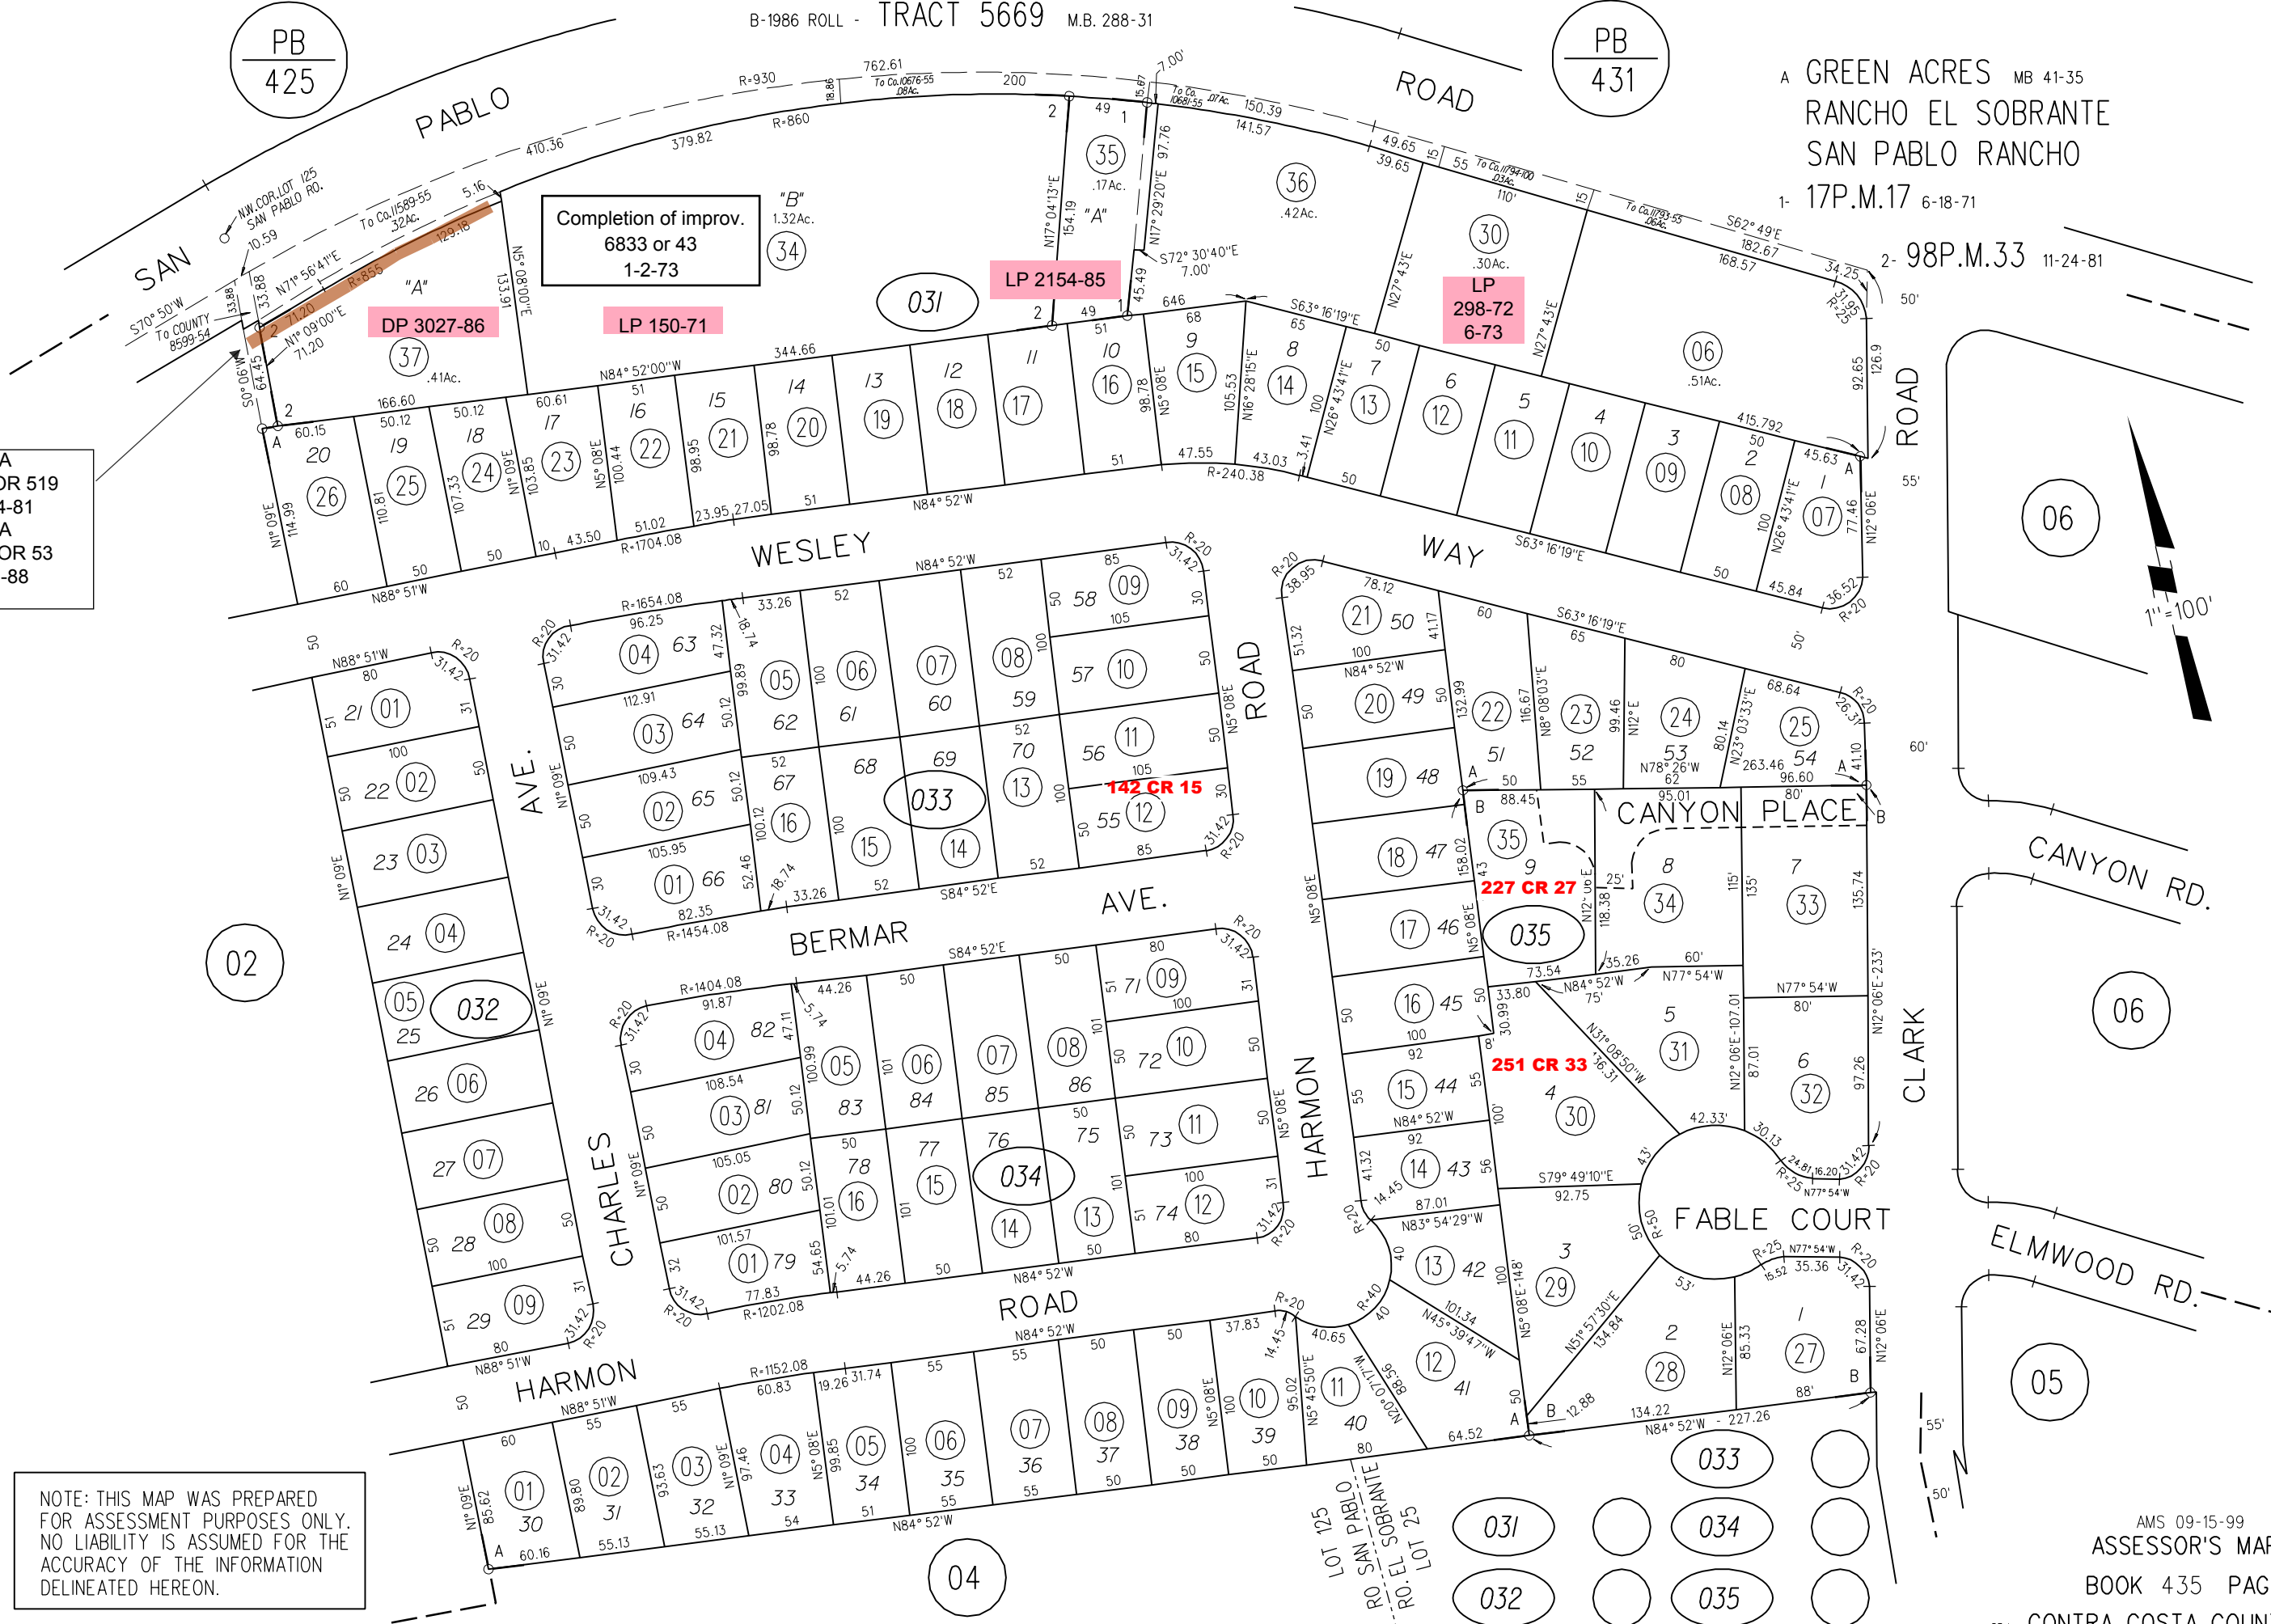

PB
425

PB
431

A GREEN ACRES MB 41-35
RANCHO EL SOBRANTE
SAN PABLO RANCHO
1- 17P.M.17 6-18-71
2- 98P.M.33 11-24-81

DIA
10586 OR 519
11-24-81
DIA
14360 OR 53
5-27-88

NOTE: THIS MAP WAS PREPARED FOR ASSESSMENT PURPOSES ONLY. NO LIABILITY IS ASSUMED FOR THE ACCURACY OF THE INFORMATION DELINEATED HEREON.