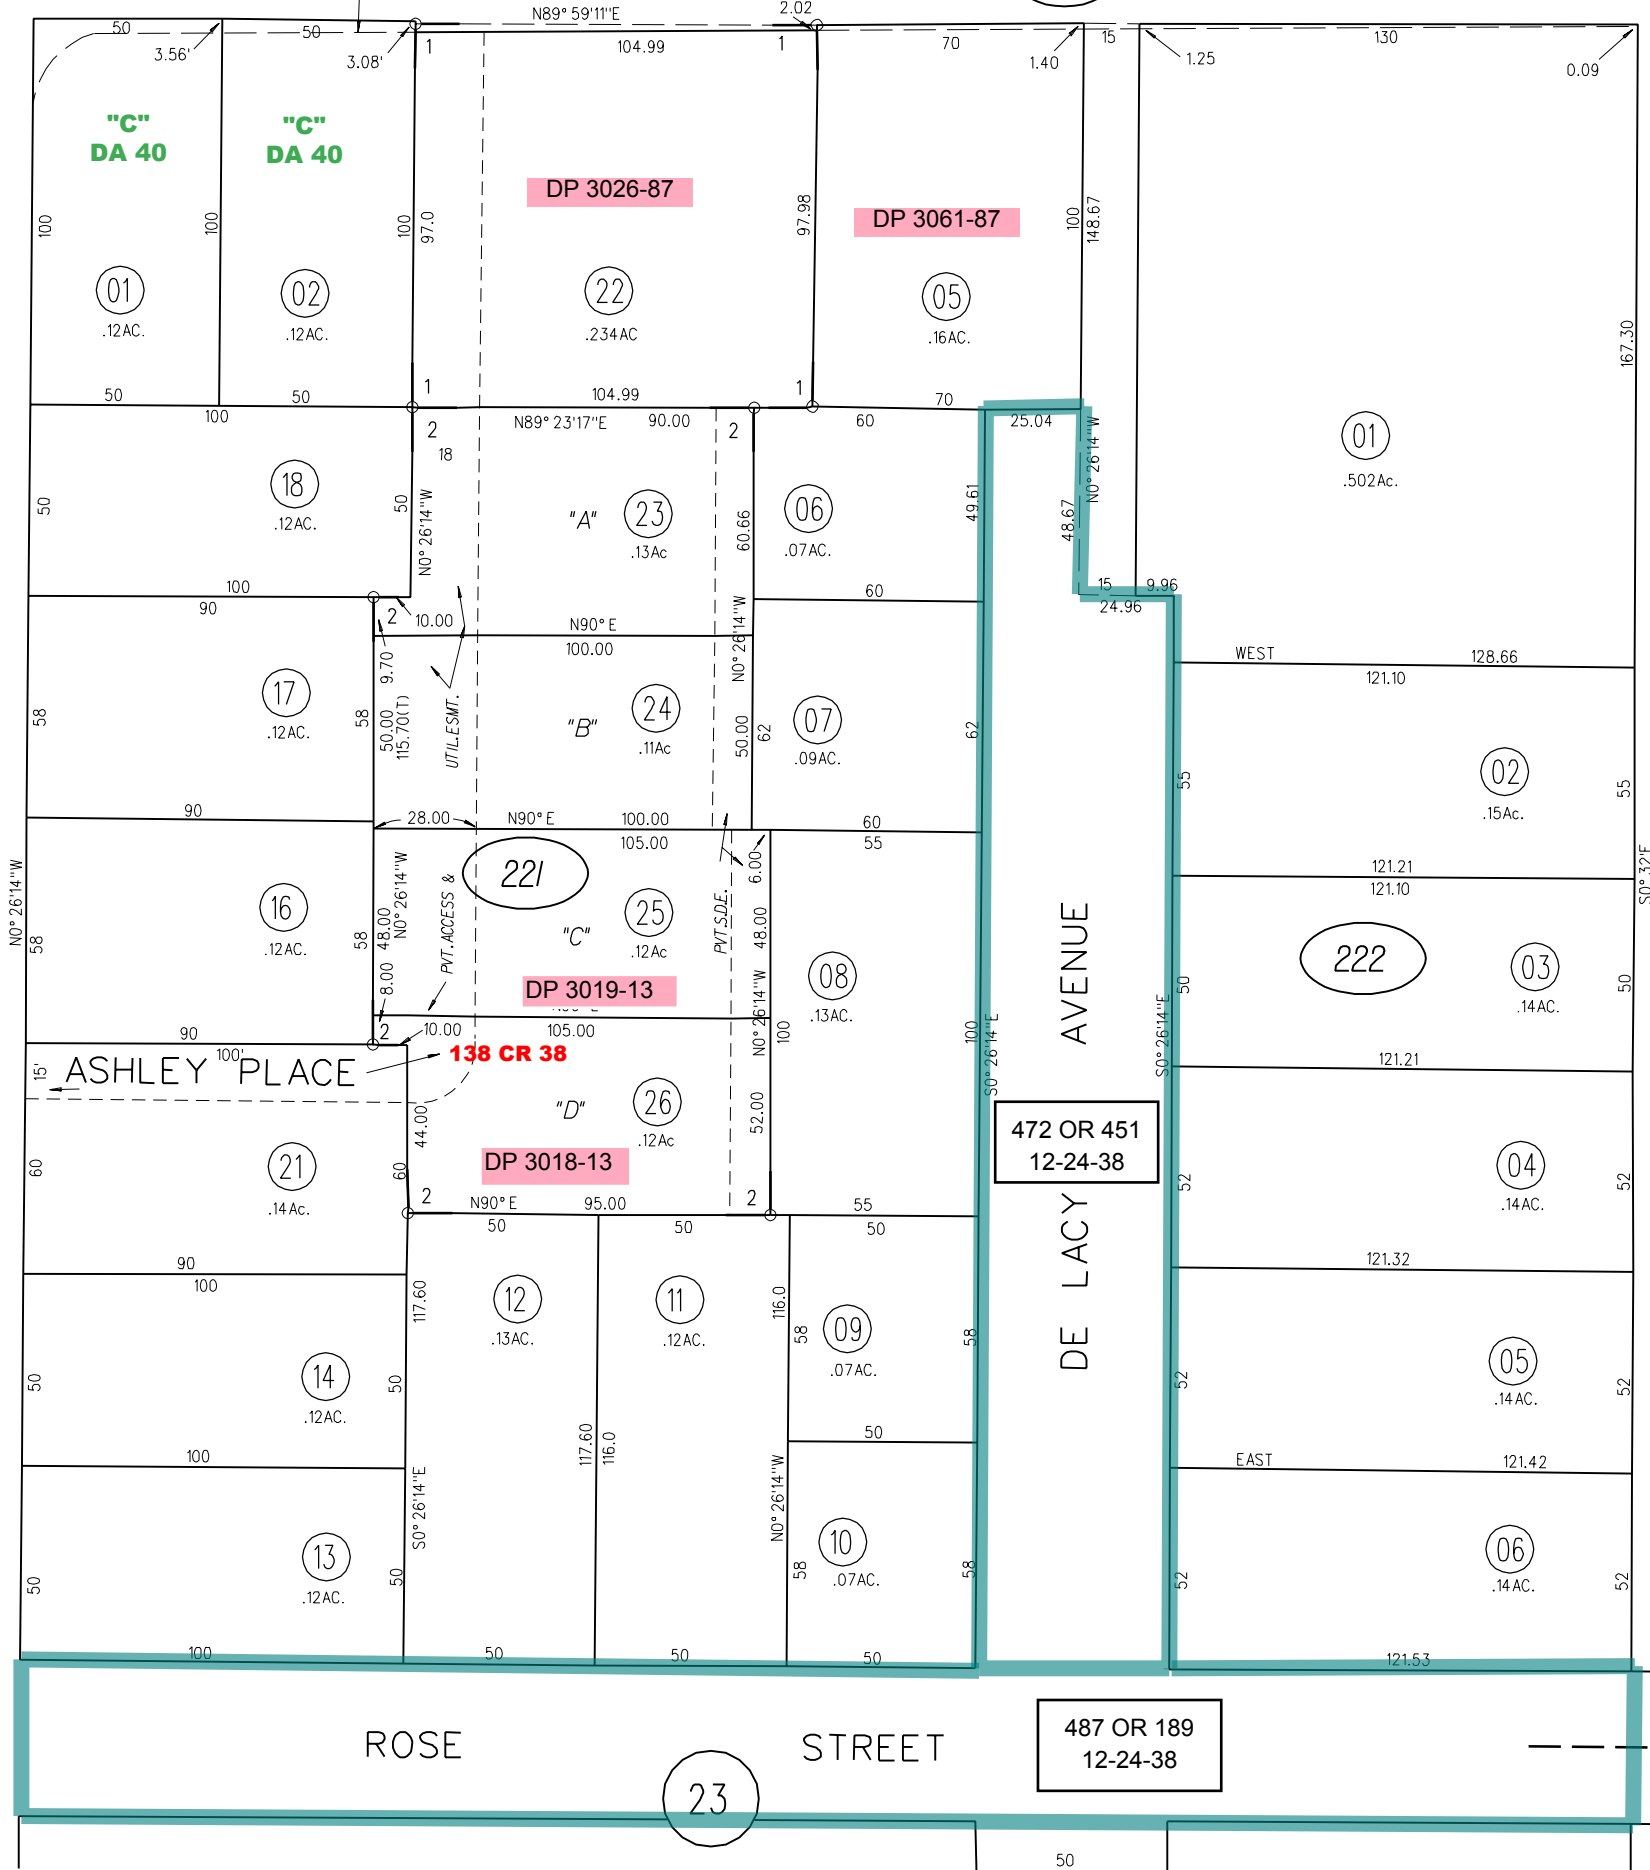

RANCHO LAS JUNTAS

1- 82 LSM 34 4-29-87
 2- 147 P.M. 6 6-6-90

P.B.
 378

BLVD.

PACHECO

VEALE AVENUE

DE LACY AVENUE

ROSE STREET

21

24

DA 40 A

472 OR 451
 12-24-38

487 OR 189
 12-24-38

221
 222

NOTE: THIS MAP WAS PREPARED FOR ASSESSMENT PURPOSES ONLY. NO LIABILITY IS ASSUMED FOR THE ACCURACY OF THE INFORMATION DELINEATED HEREON. ASSESSOR'S PARCELS MAY NOT COMPLY WITH LOCAL LOT SPLIT OR BUILDING SITE ORDINANCES.