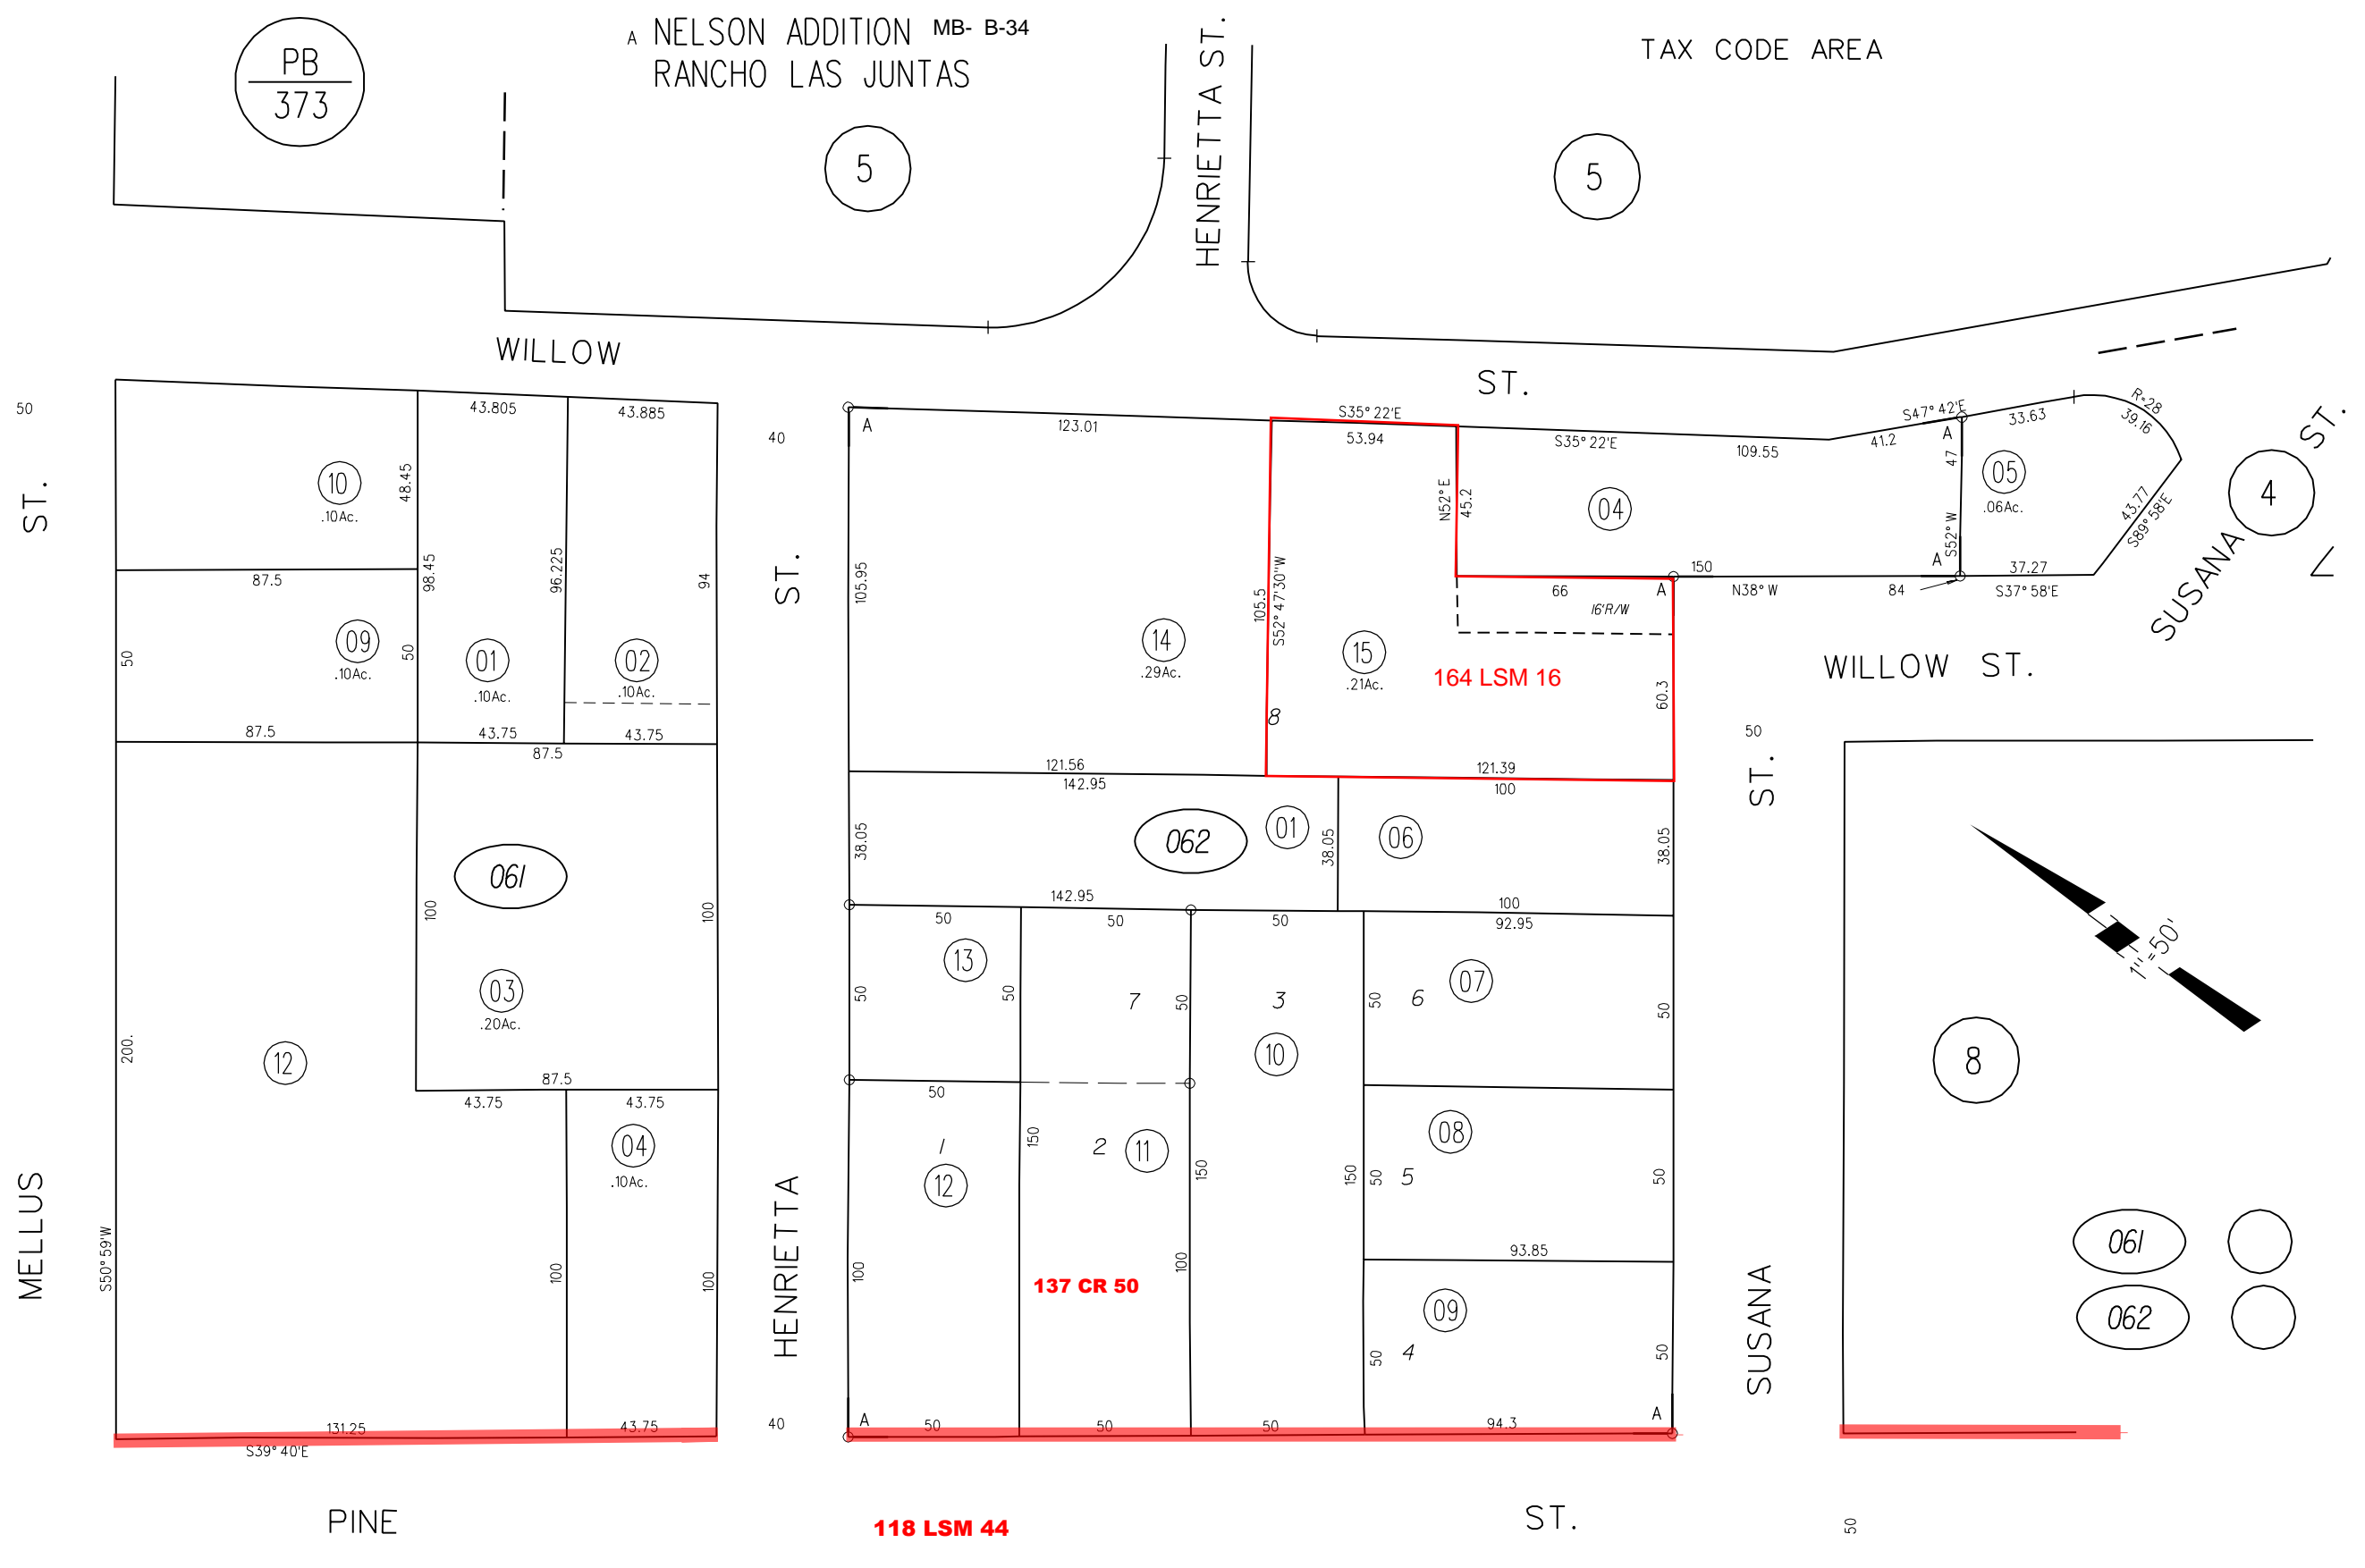

A NELSON ADDITION MB- B-34
RANCHO LAS JUNTAS

TAX CODE AREA

PB
373

PB
373

REVISED	CHANGE	BY
10-30-91	COMBINE REQ	M J