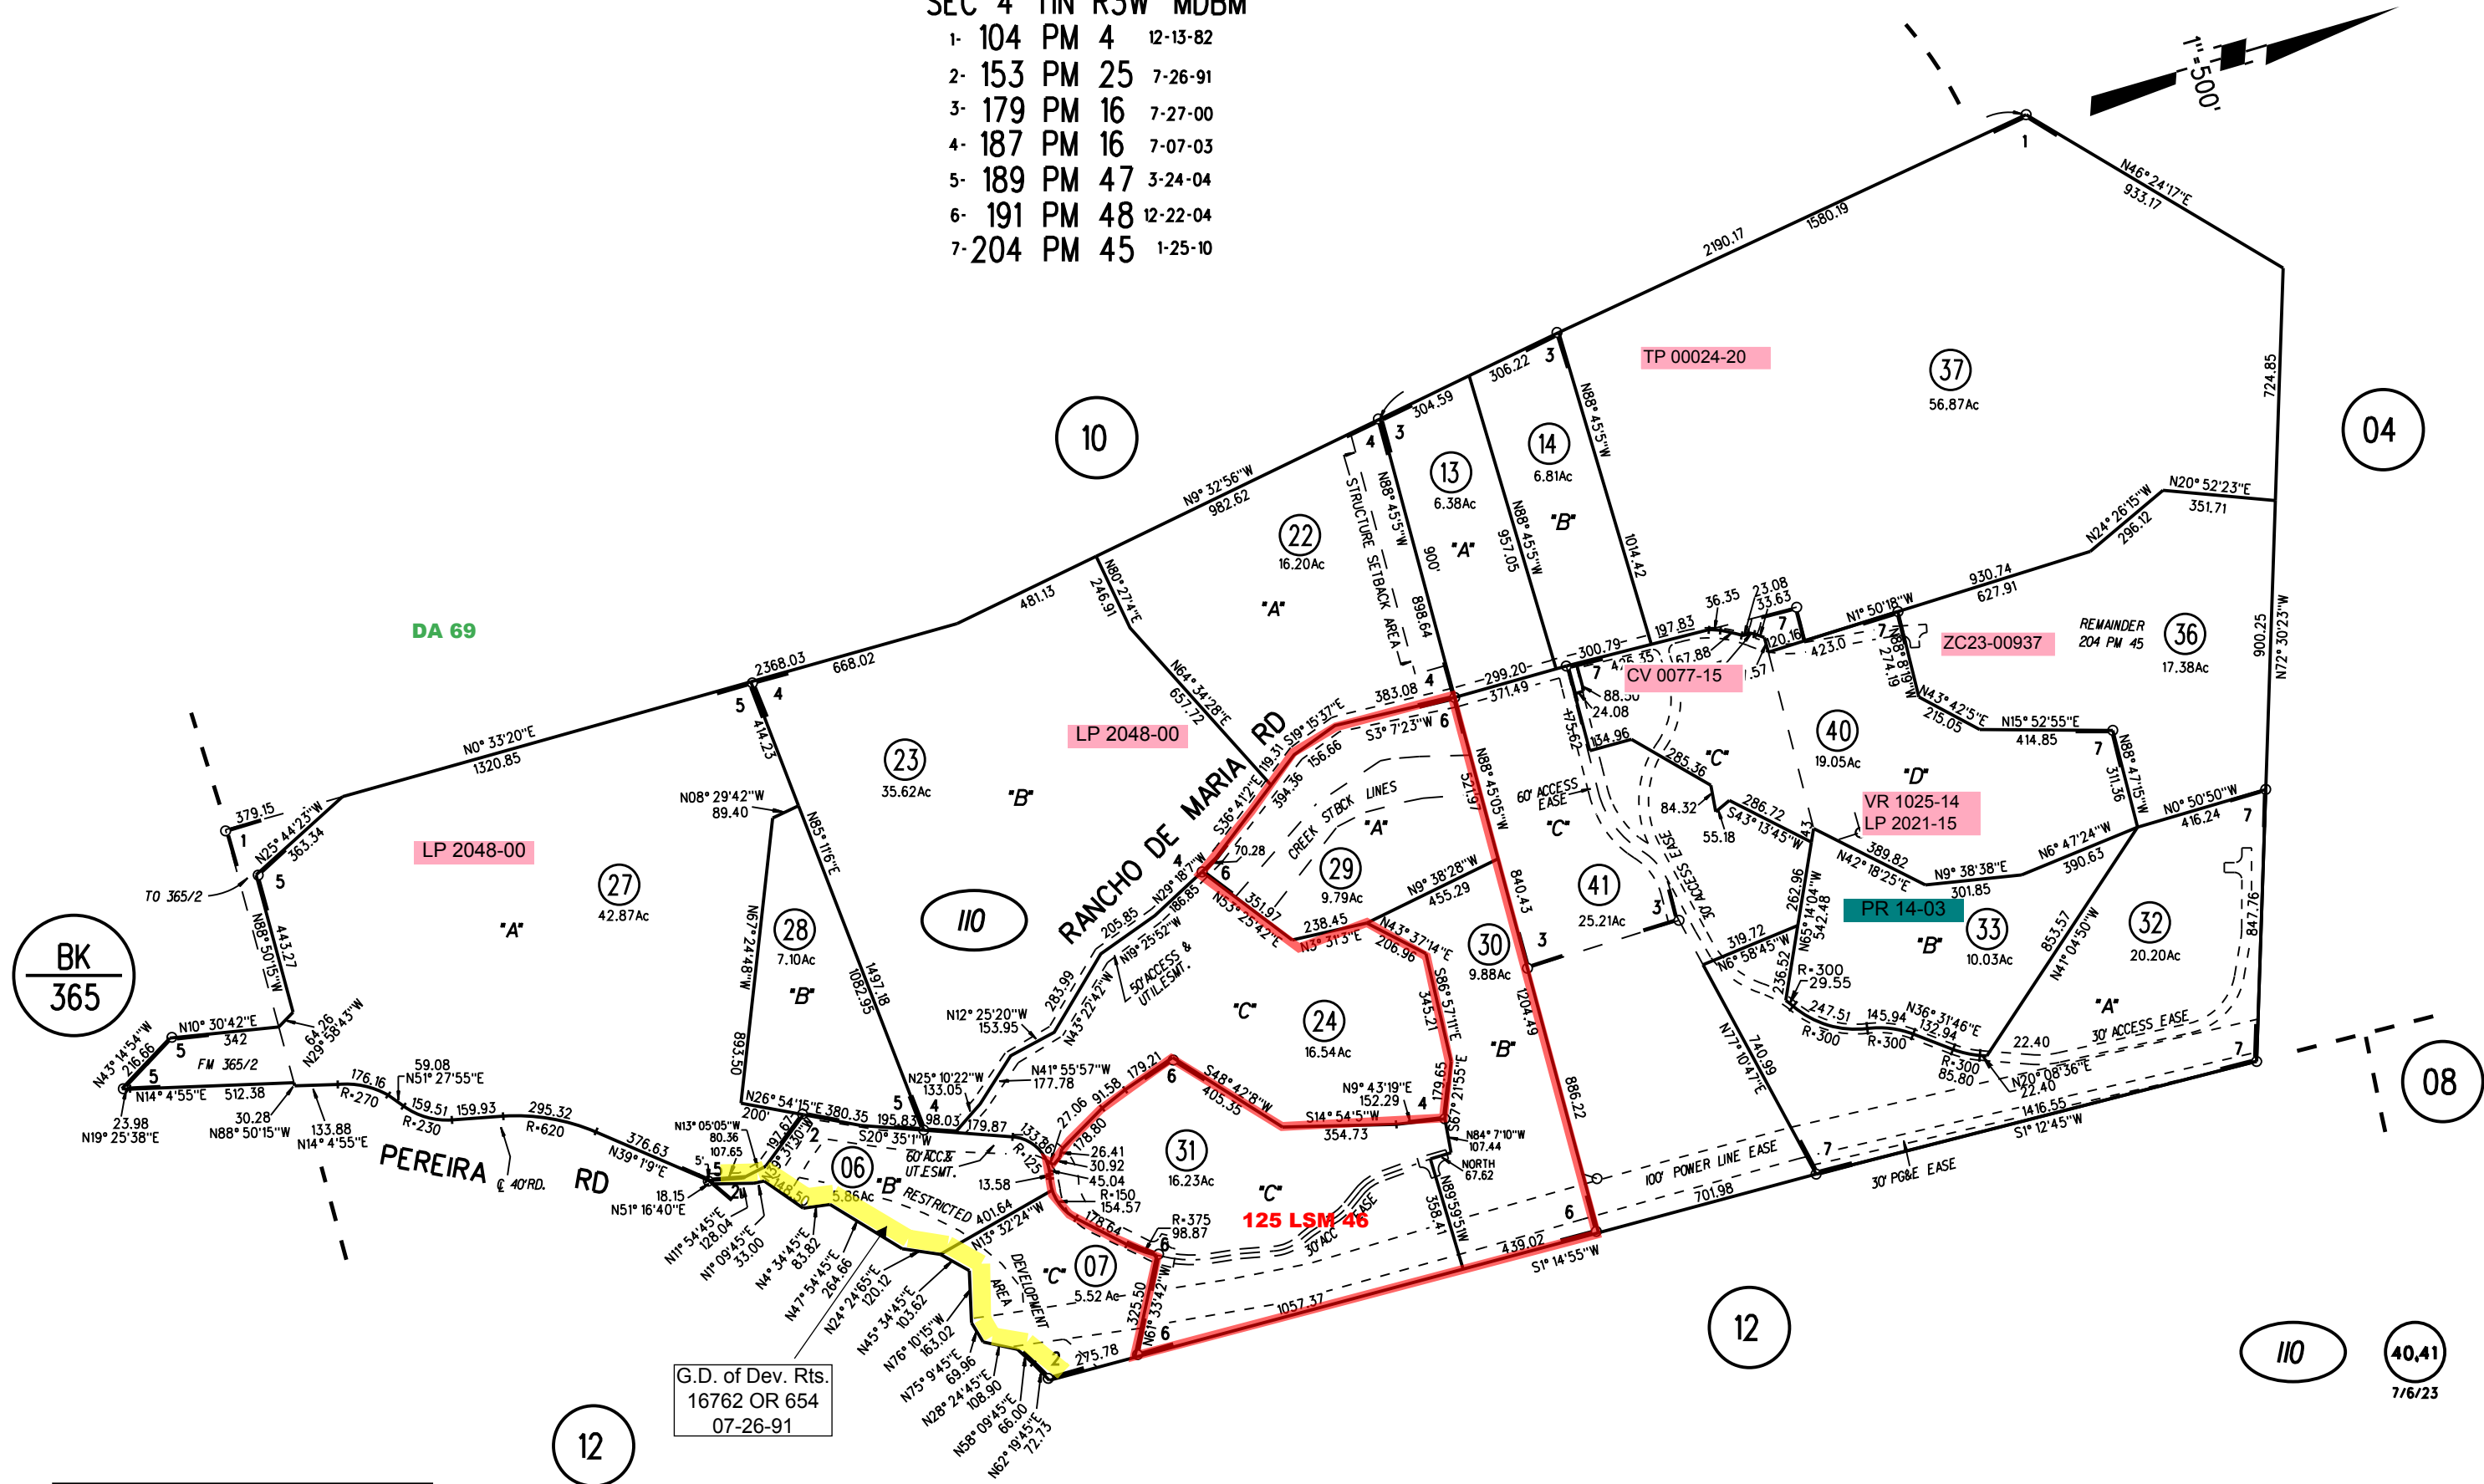

RANCHO EL PINOLE  
SEC 4 TIN R3W MDBM

- 1- 104 PM 4 12-13-82
- 2- 153 PM 25 7-26-91
- 3- 179 PM 16 7-27-00
- 4- 187 PM 16 7-07-03
- 5- 189 PM 47 3-24-04
- 6- 191 PM 48 12-22-04
- 7- 204 PM 45 1-25-10

NOTE: THIS MAP WAS PREPARED FOR ASSESSMENT PURPOSES ONLY. NO LIABILITY IS ASSUMED FOR THE ACCURACY OF THE INFORMATION DELINEATED HEREON. ASSESSOR'S PARCELS MAY NOT COMPLY WITH LOCAL LOT SPLIT OR BUILDING SITE ORDINANCES.