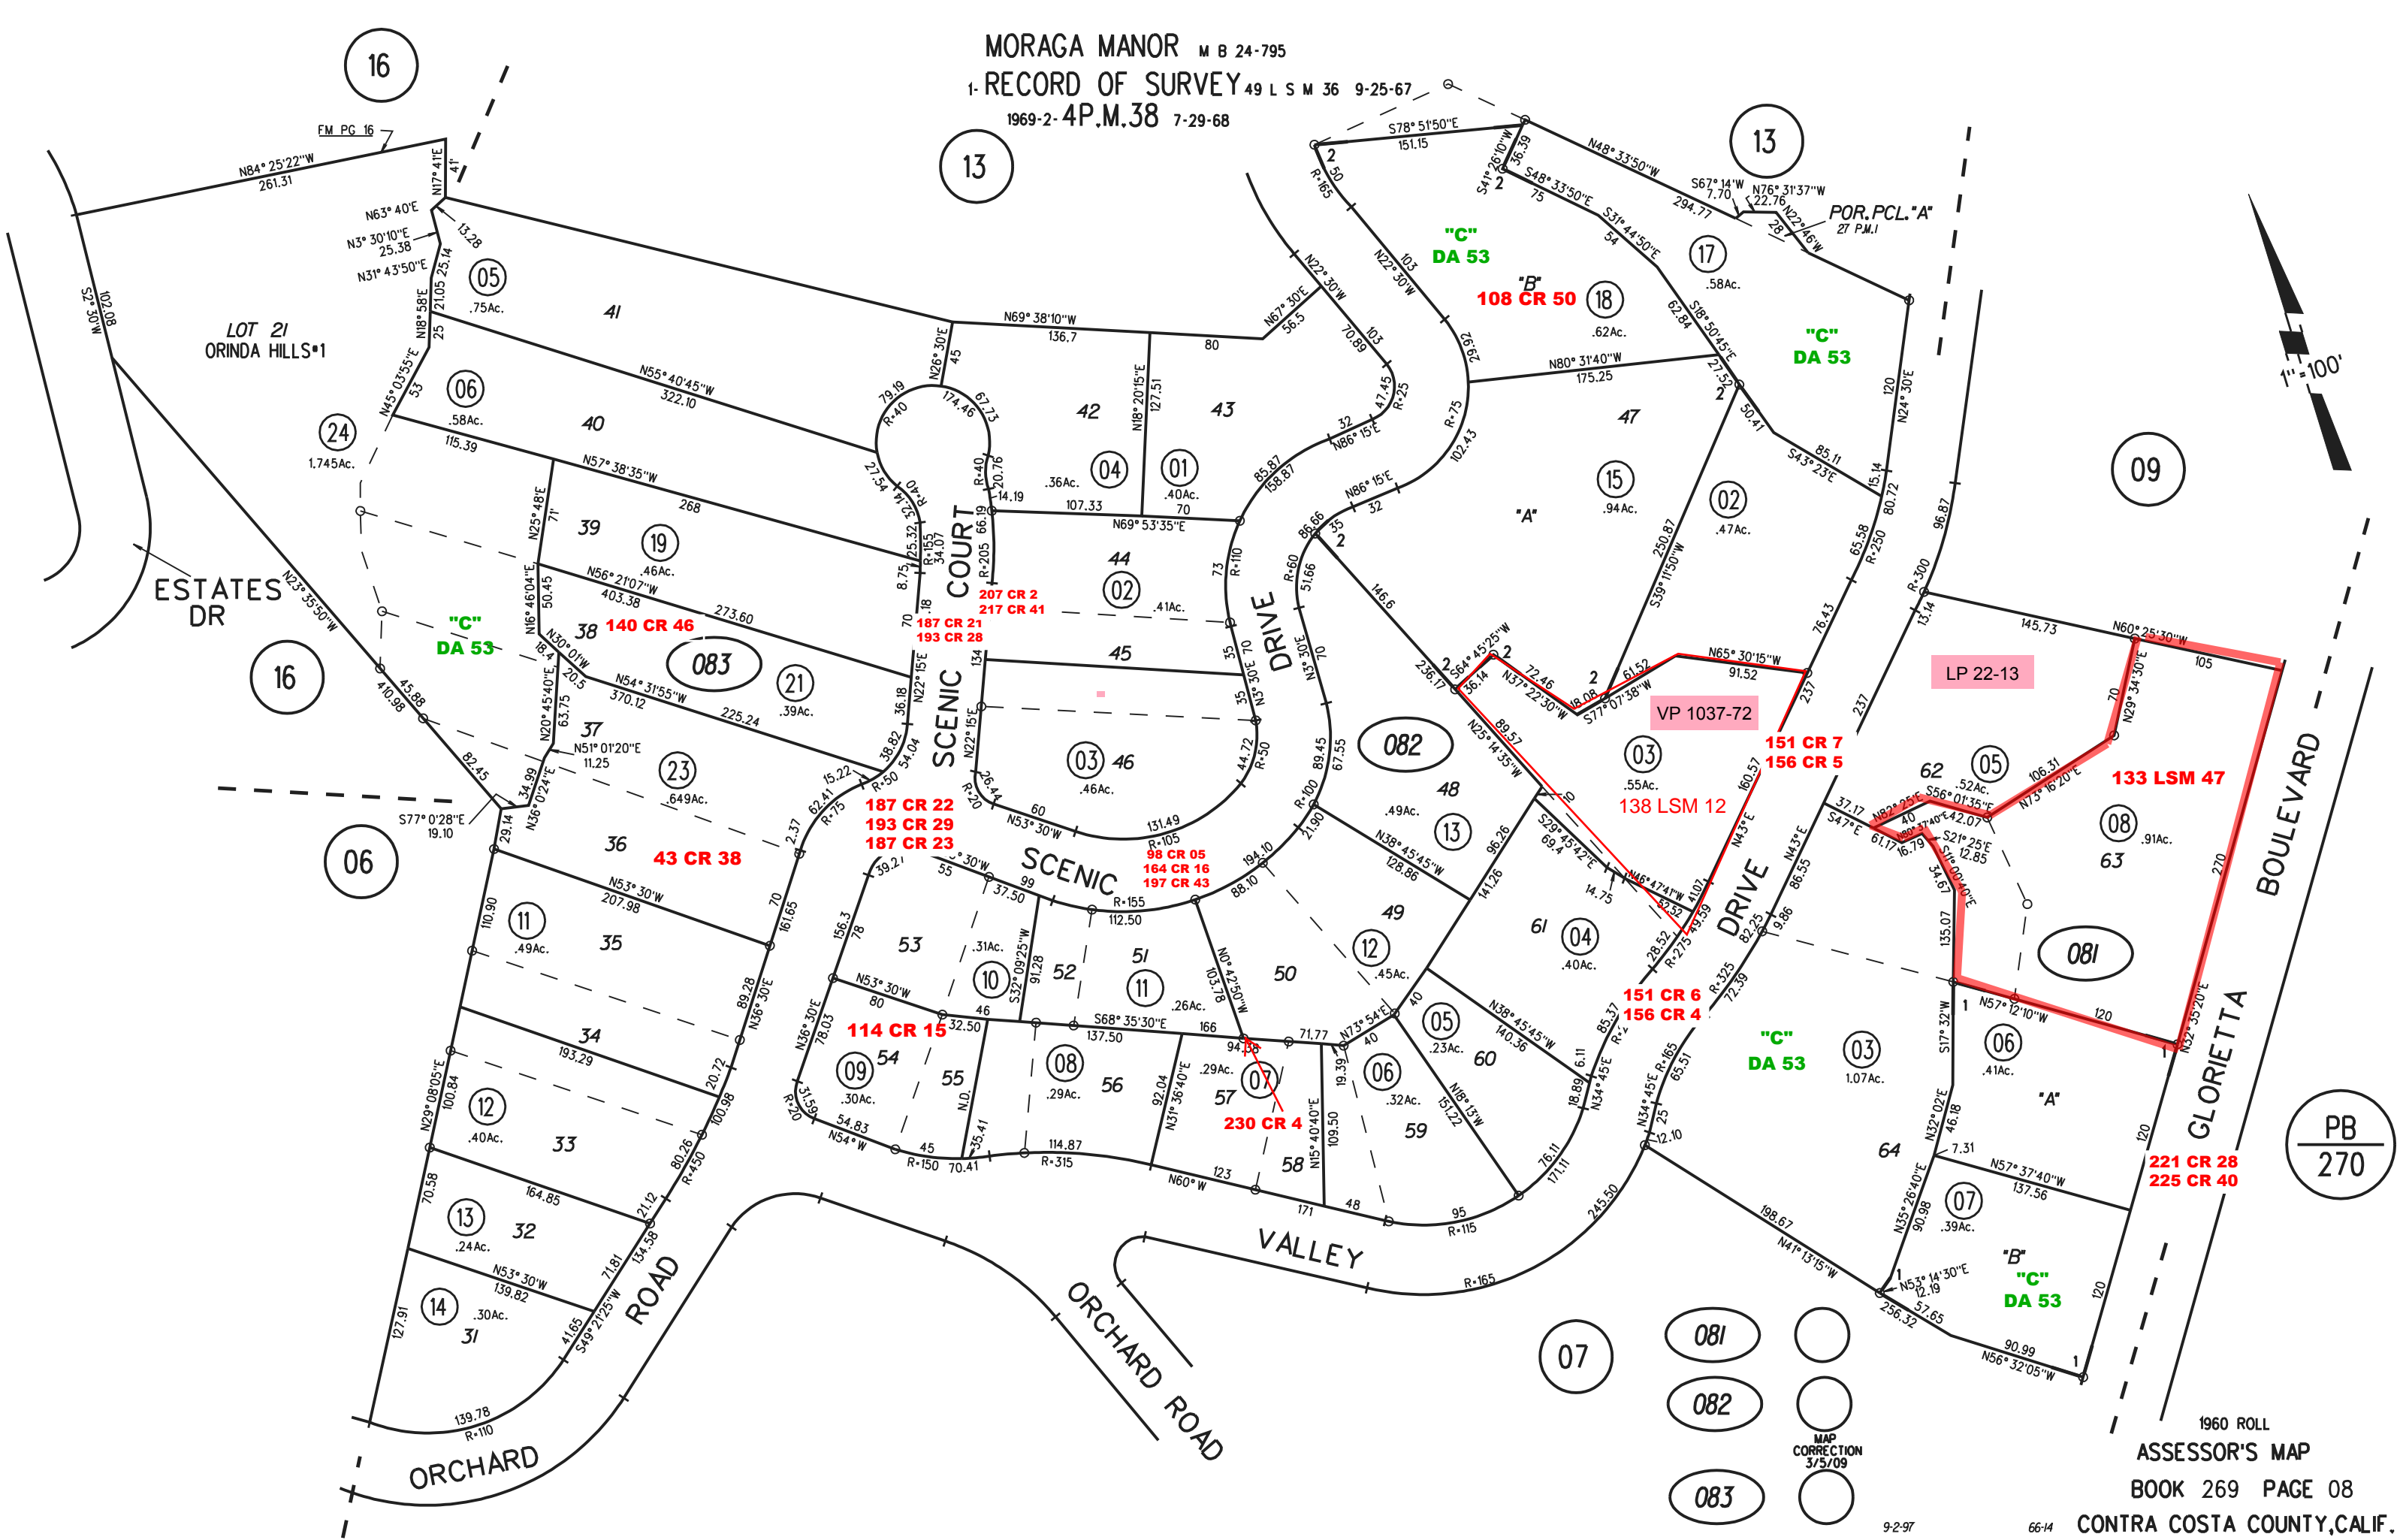

MORAGA MANOR M B 24-795
1- RECORD OF SURVEY 49 L S M 36 9-25-67
1969-2-4P.M.38 7-29-68

LOT 21
ORINDA HILLS*1

ESTATES
DR

COURT
SCENIC

DRIVE
VALLEY

SCENIC

SCENIC

VALLEY

ORCHARD ROAD

ORCHARD
ROAD

BOULEVARD
GLORIETTA

MAP
CORRECTION
3/5/09

1960 ROLL
ASSESSOR'S MAP
BOOK 269 PAGE 08
CONTRA COSTA COUNTY, CALIF.

PB
270