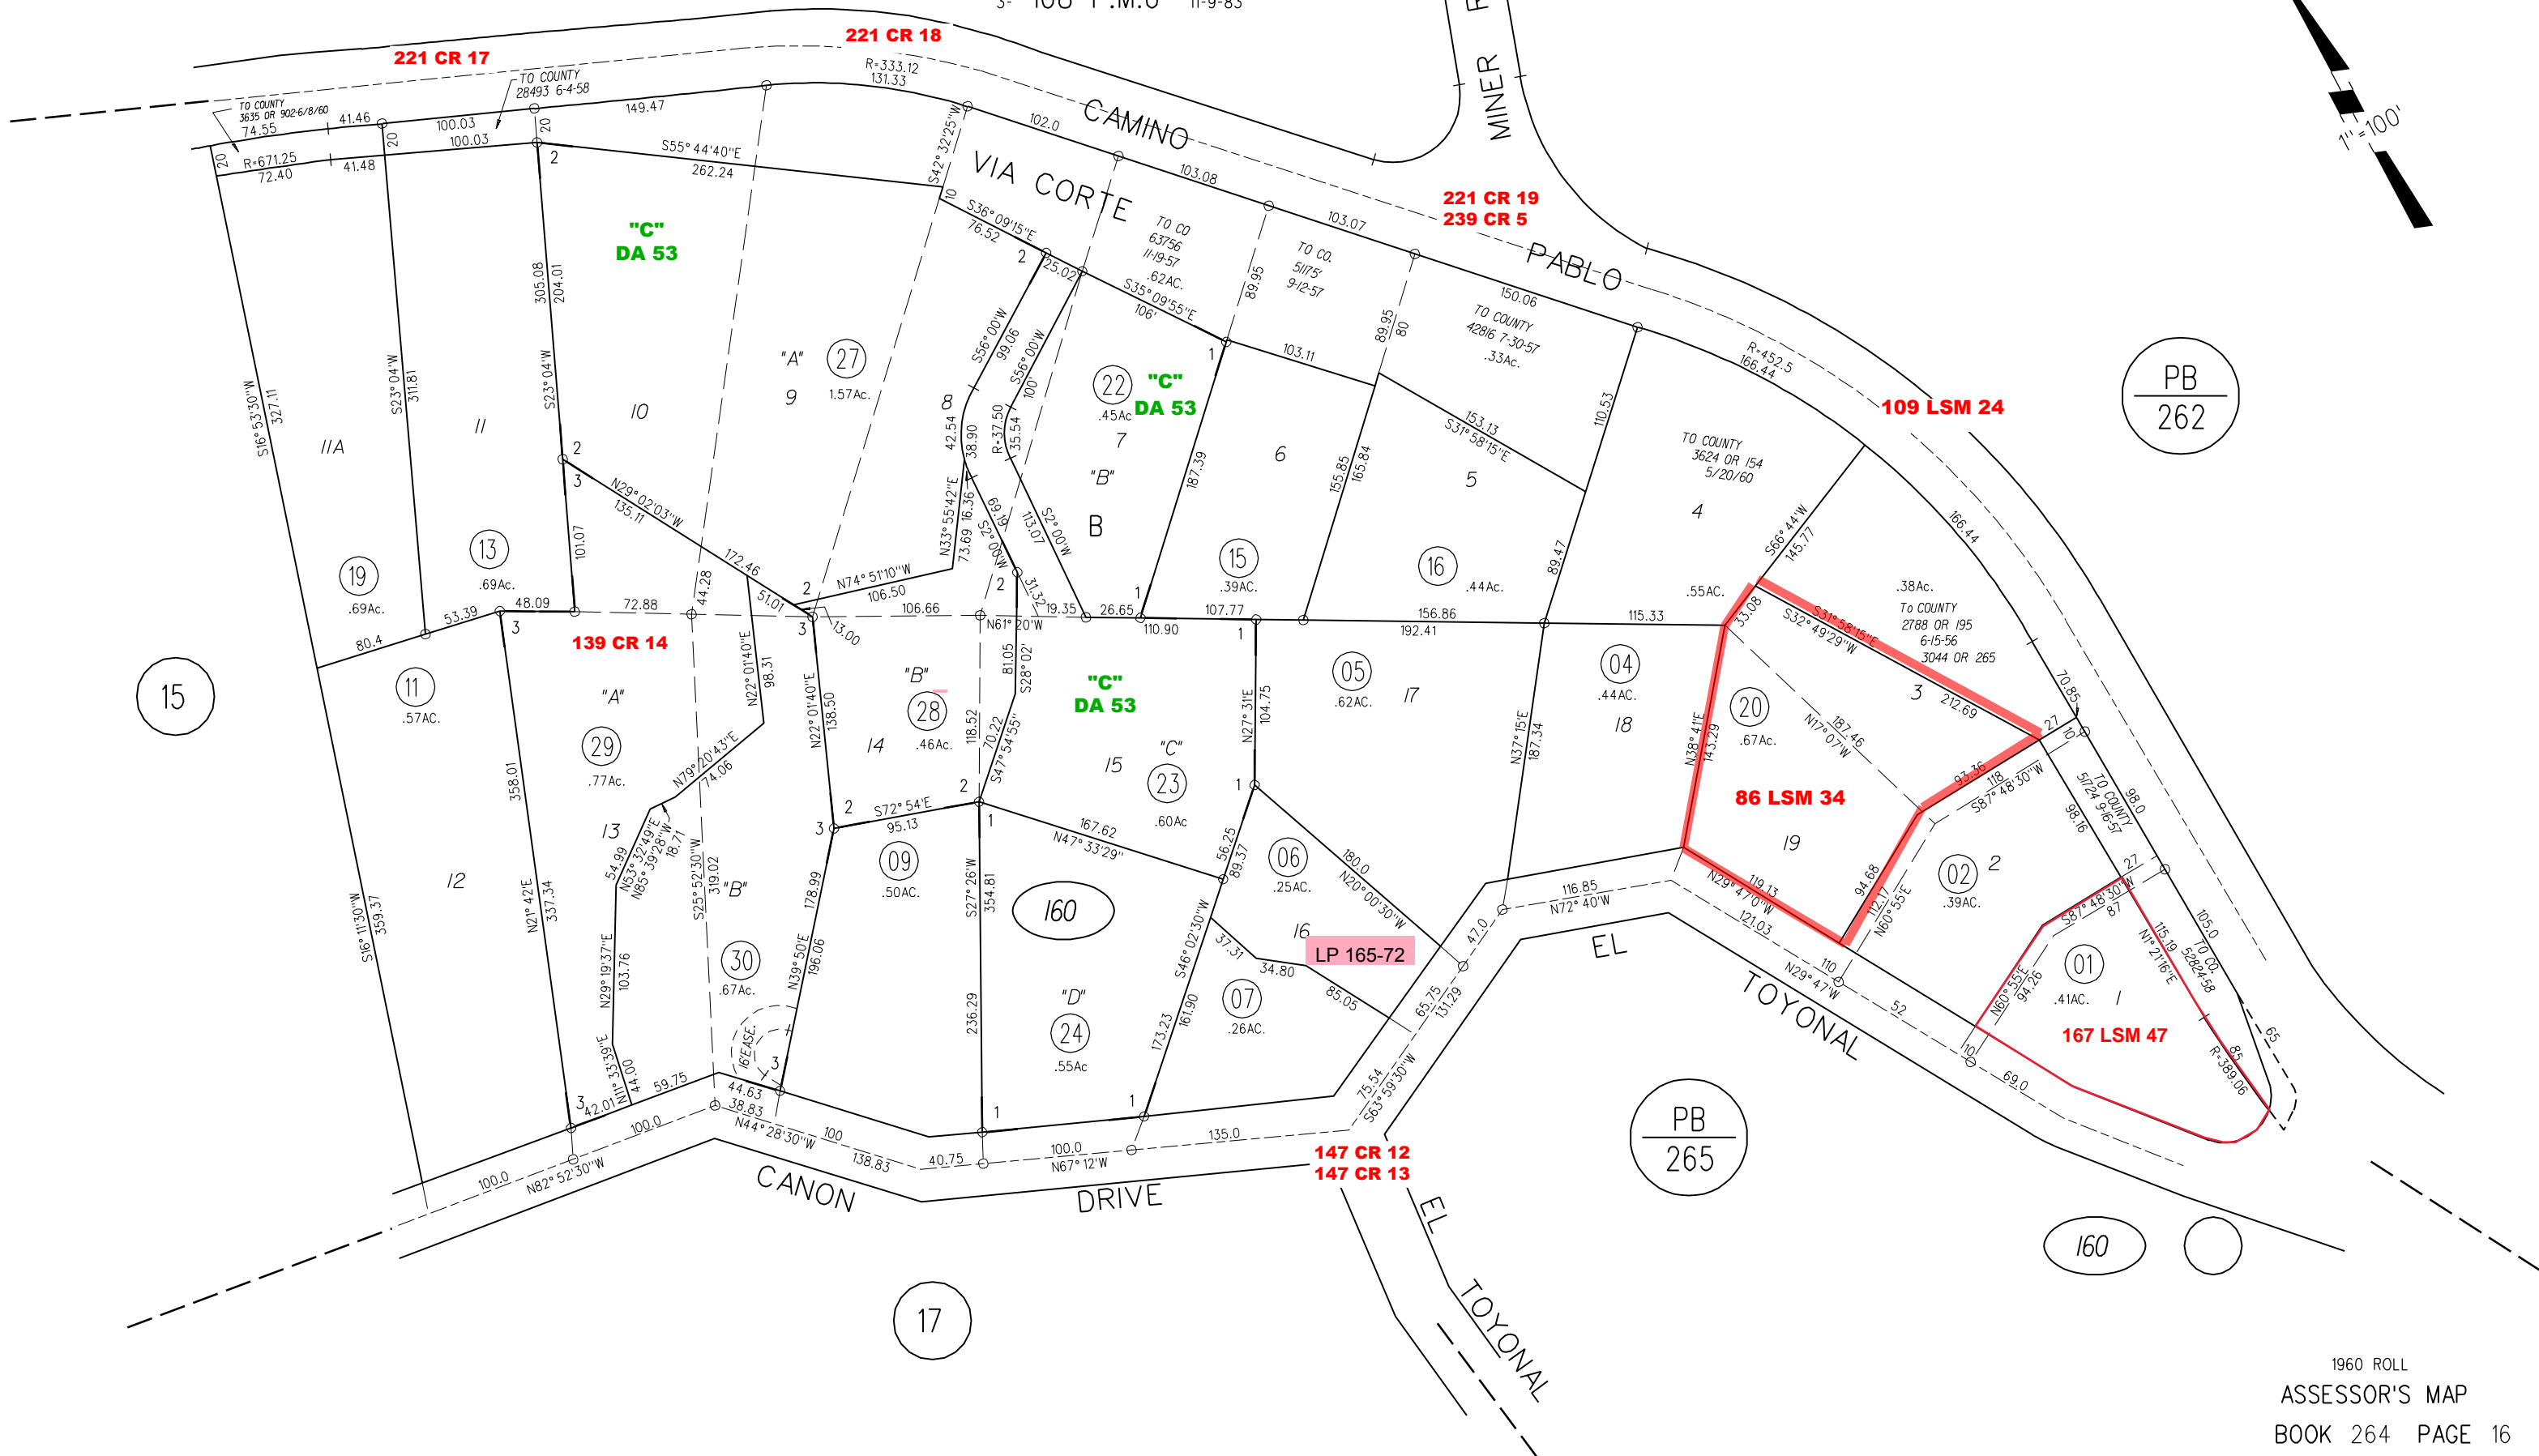

PB  
263

ORINDA PARK TERRACE M B 18-389

- 1- 8 P.M.27 5/6/69
- 2- 106 P.M.48 & 49 8-11-83
- 3- 108 P.M.6 11-9-83

1"=100'

PB  
262

PB  
265