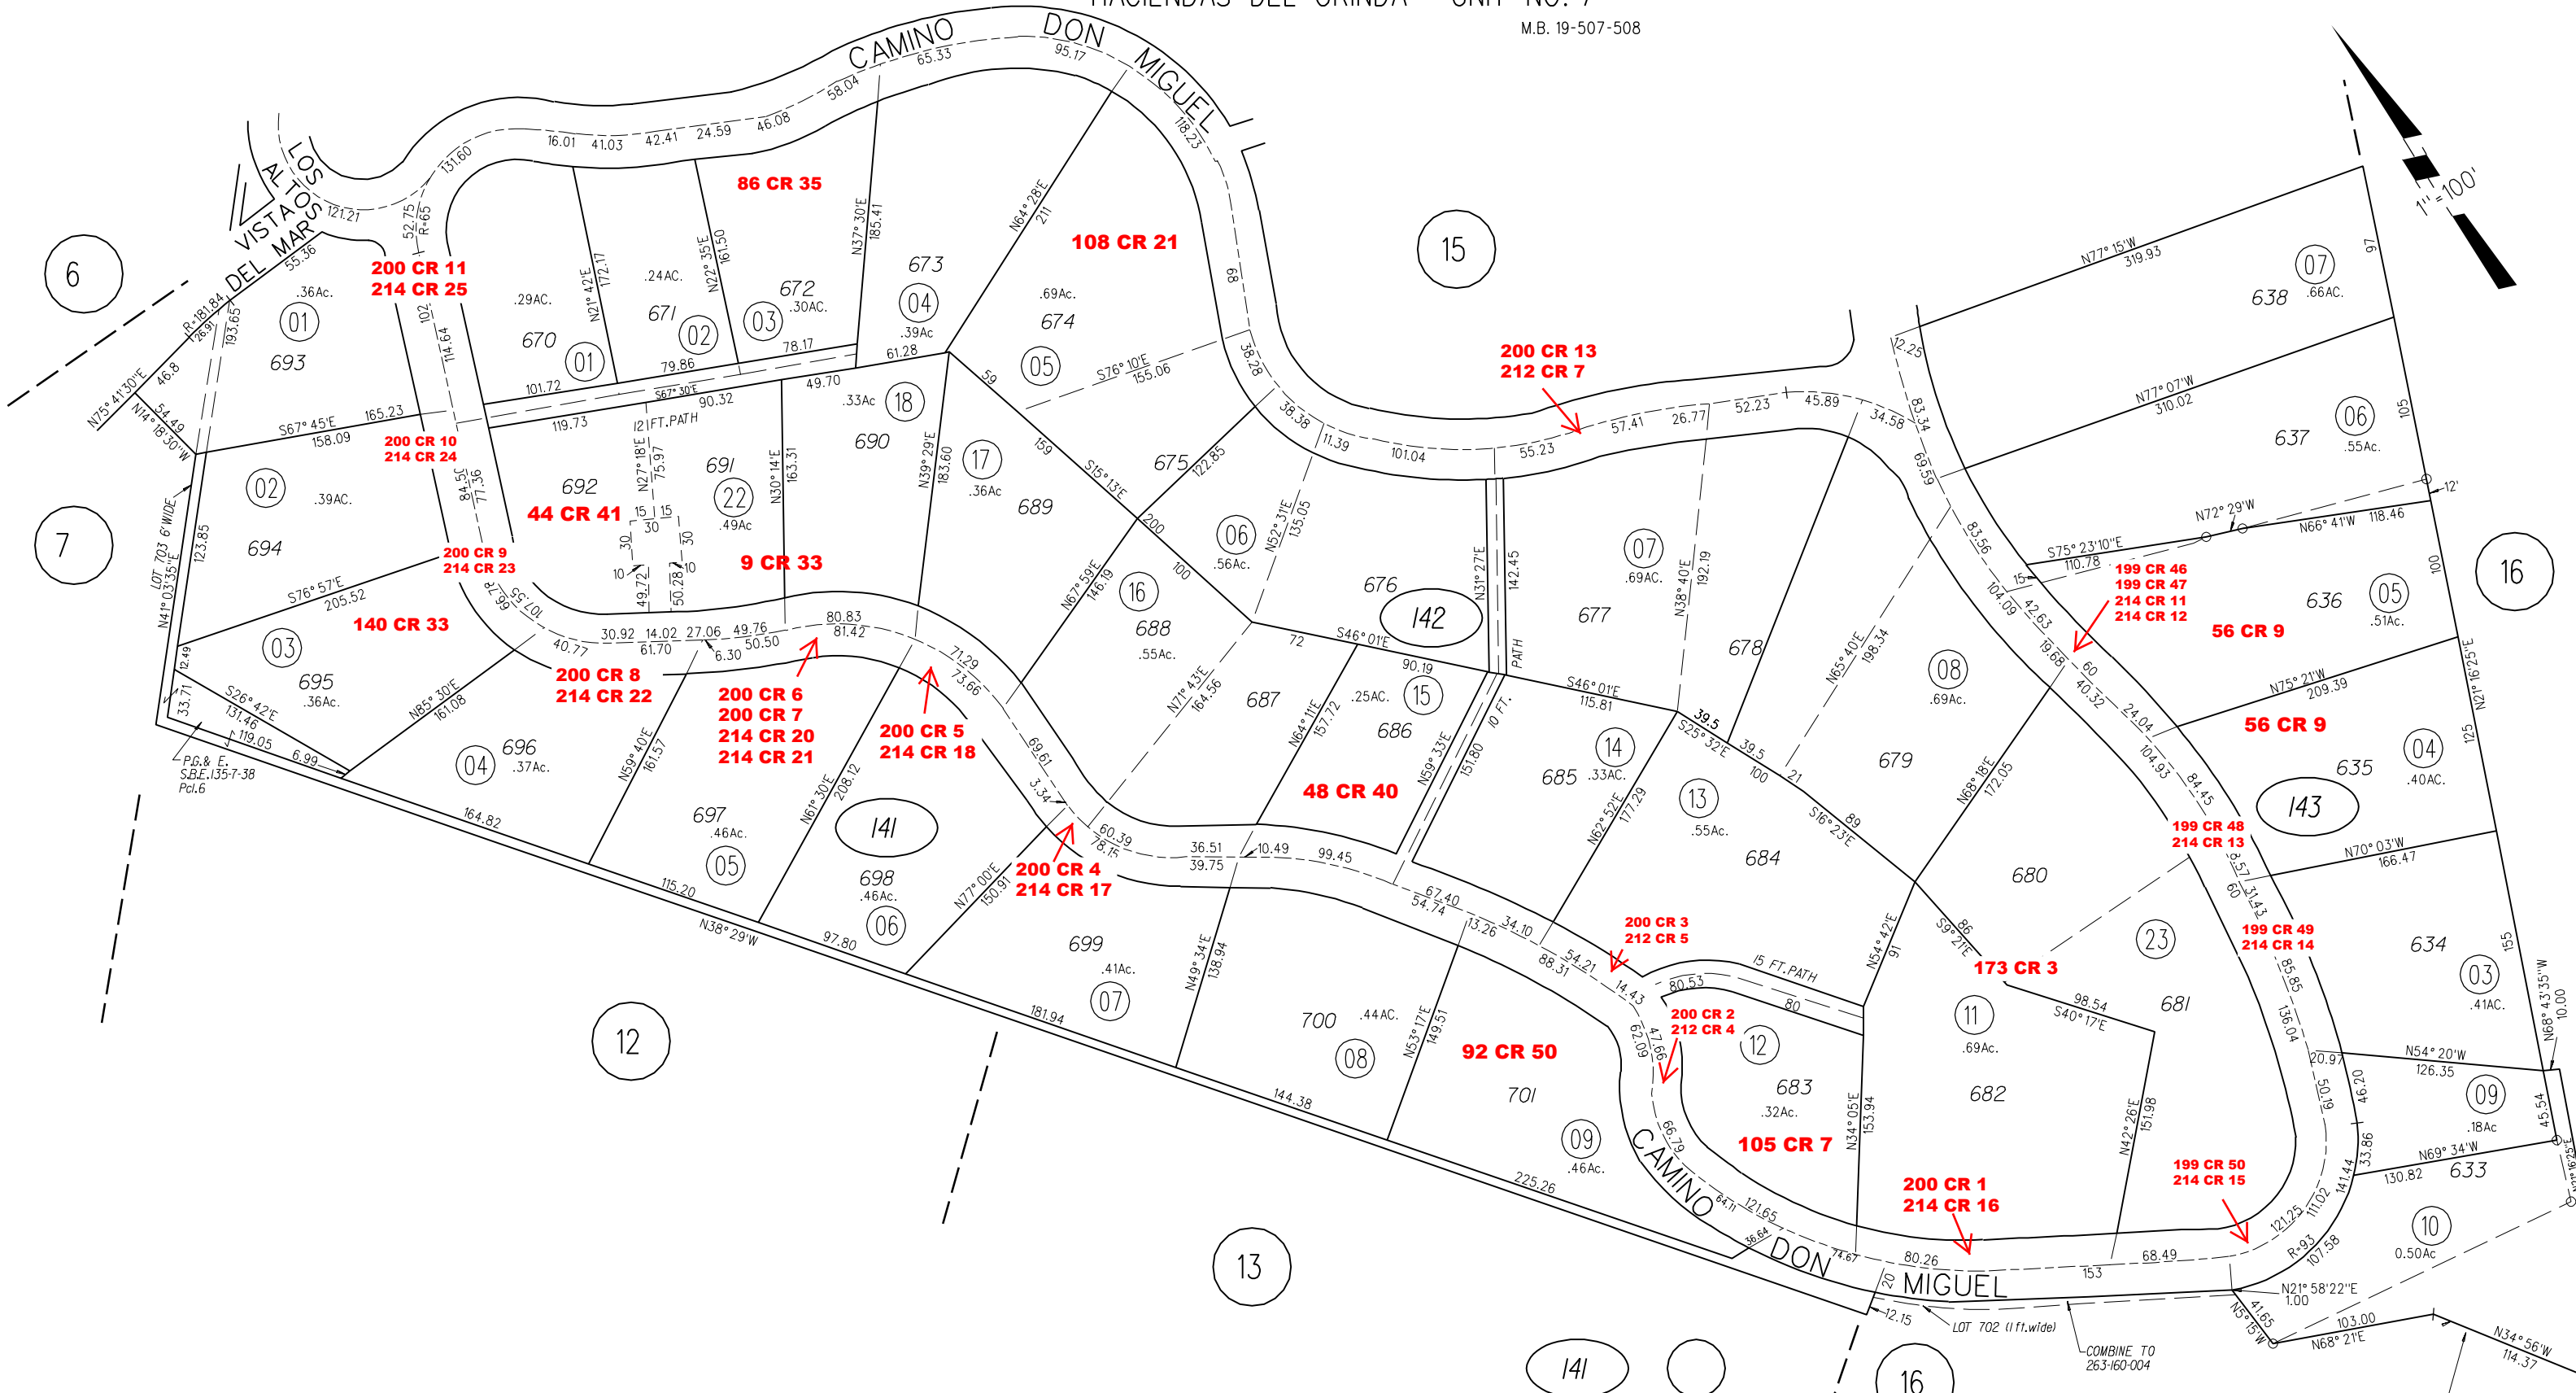

HACIENDAS DEL ORINDA - UNIT NO. 7

M.B. 19-507-508

REVISED	CHANGE	BY
10-31-91	PCL.14/10 TO PG.1	MJ
01-02-96	NEW PCL 143/10	RF

- 141
- 142
- 143