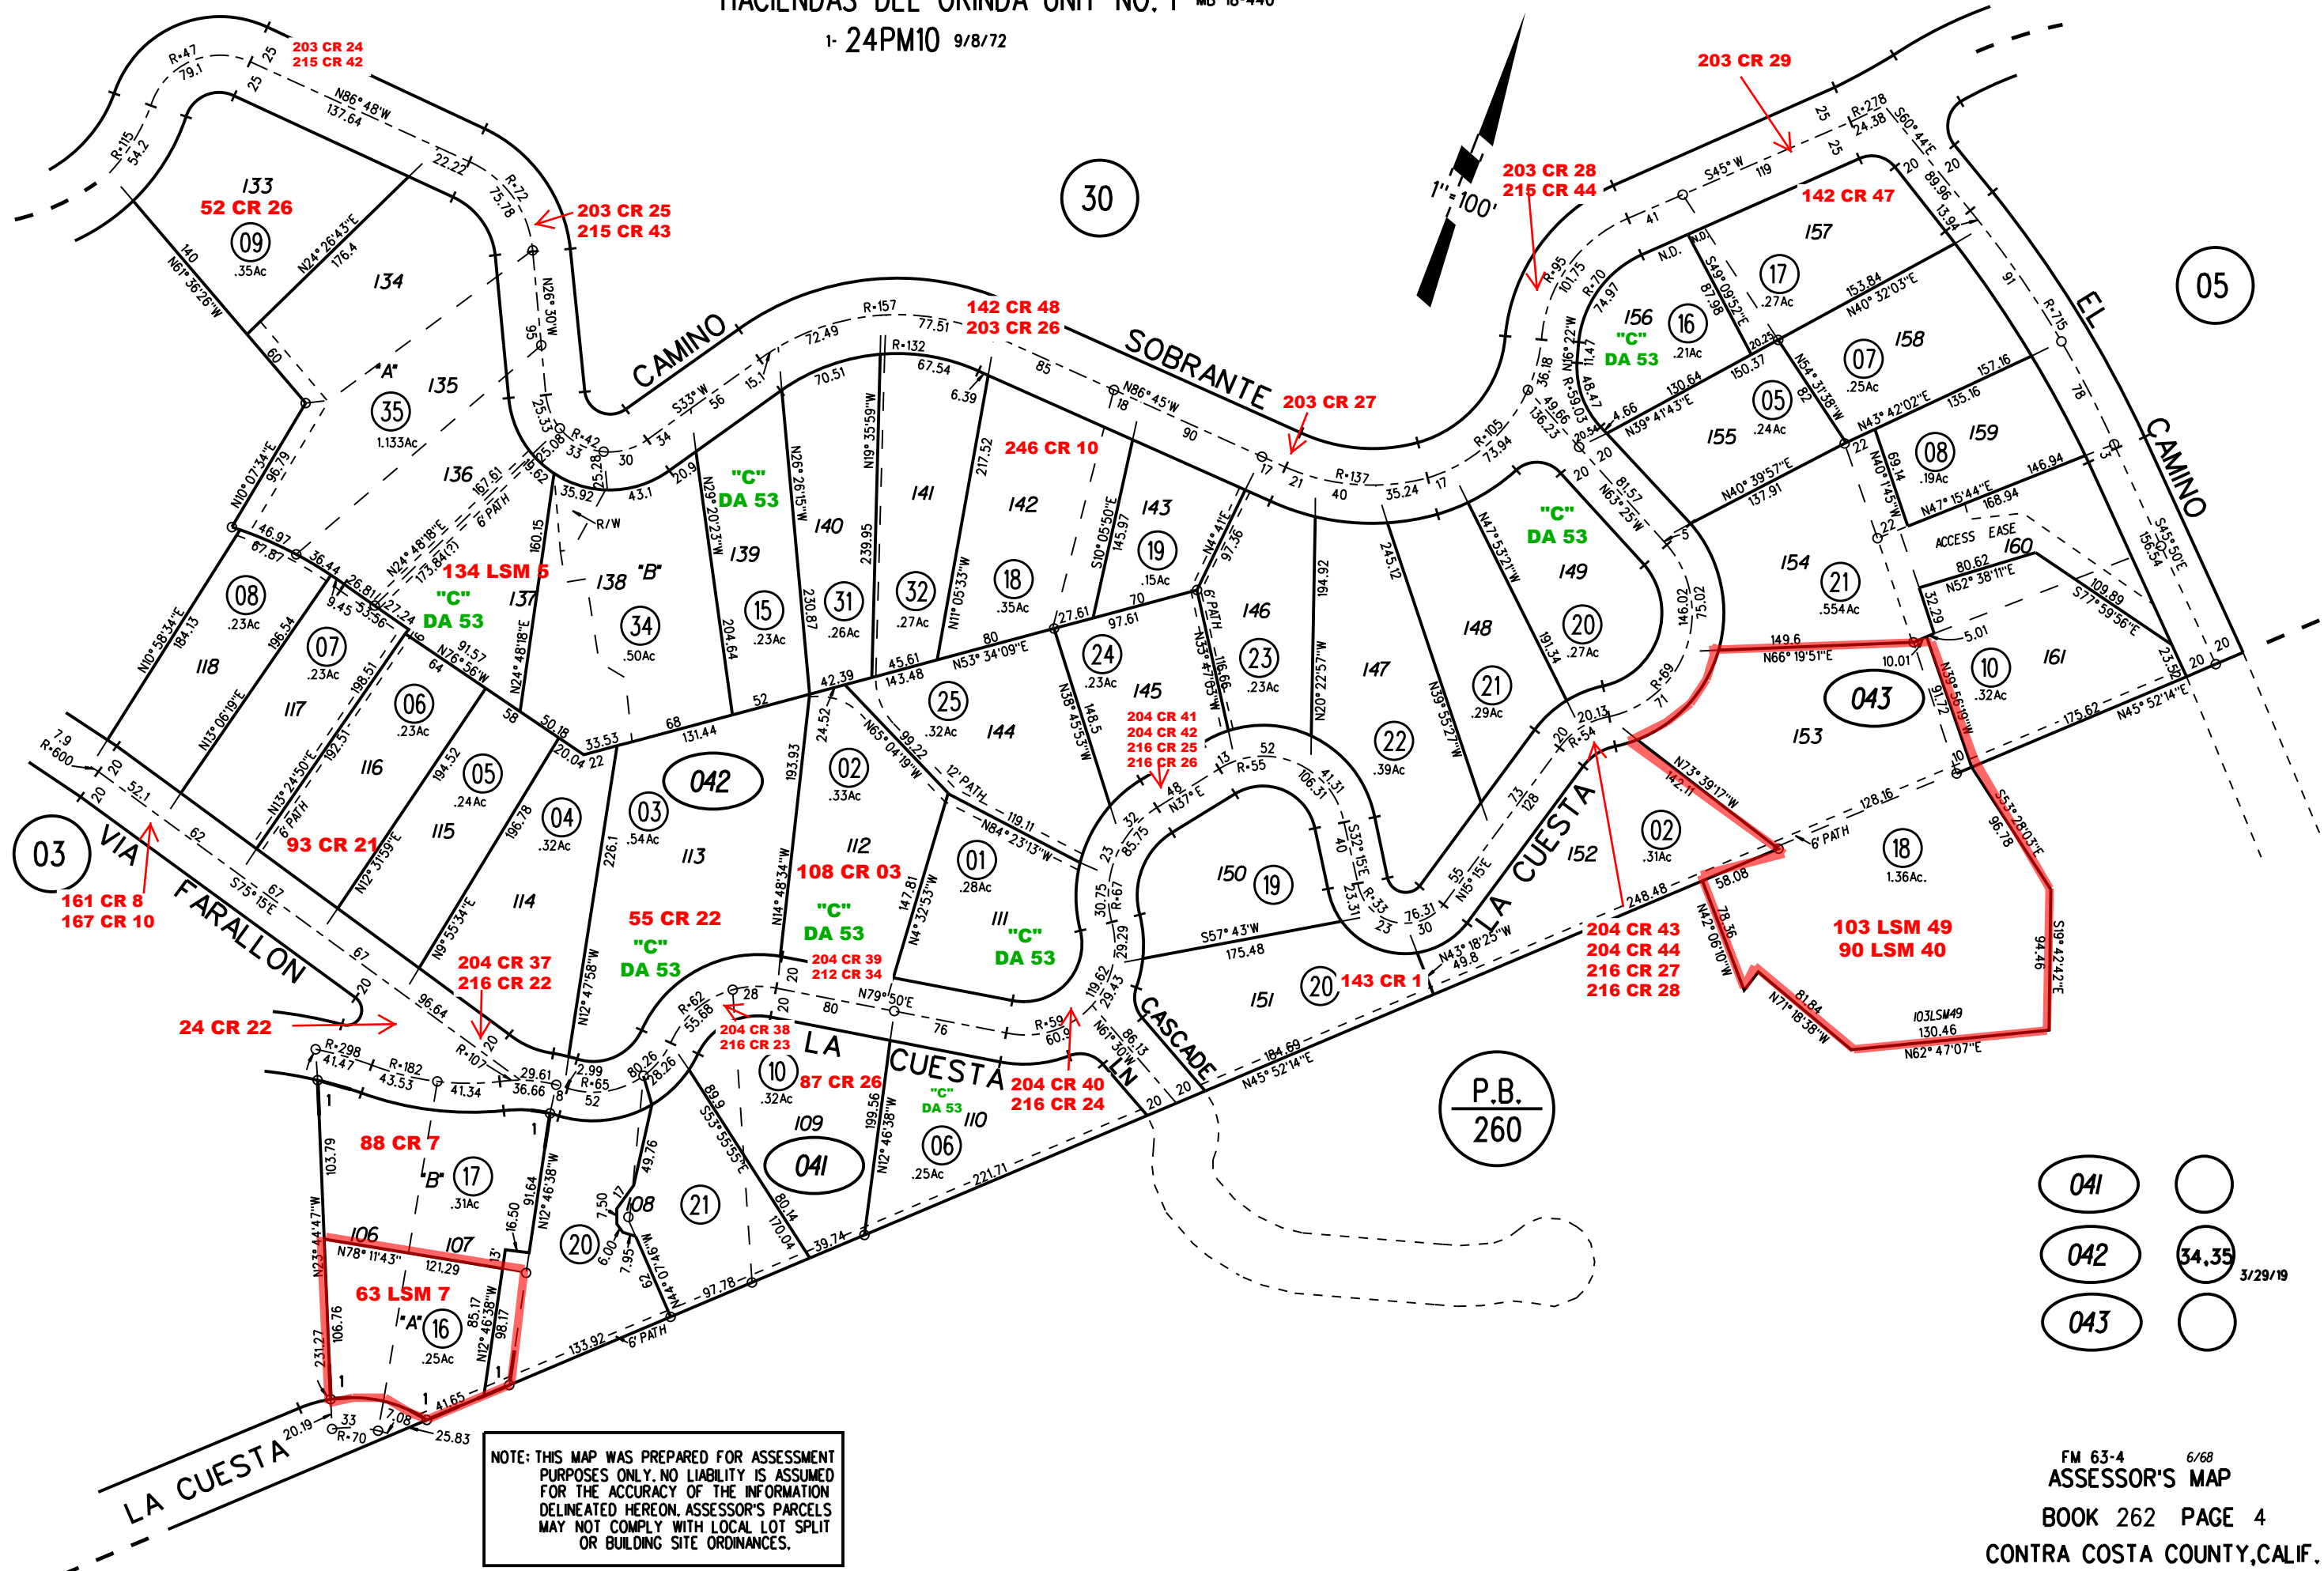

HACIENDAS DEL ORINDA UNIT NO. 1 MB 18-440

1-24PM10 9/8/72

NOTE: THIS MAP WAS PREPARED FOR ASSESSMENT PURPOSES ONLY. NO LIABILITY IS ASSUMED FOR THE ACCURACY OF THE INFORMATION DELINEATED HEREON. ASSESSOR'S PARCELS MAY NOT COMPLY WITH LOCAL LOT SPLIT OR BUILDING SITE ORDINANCES.

- 041
- 042 34,35 3/29/19
- 043