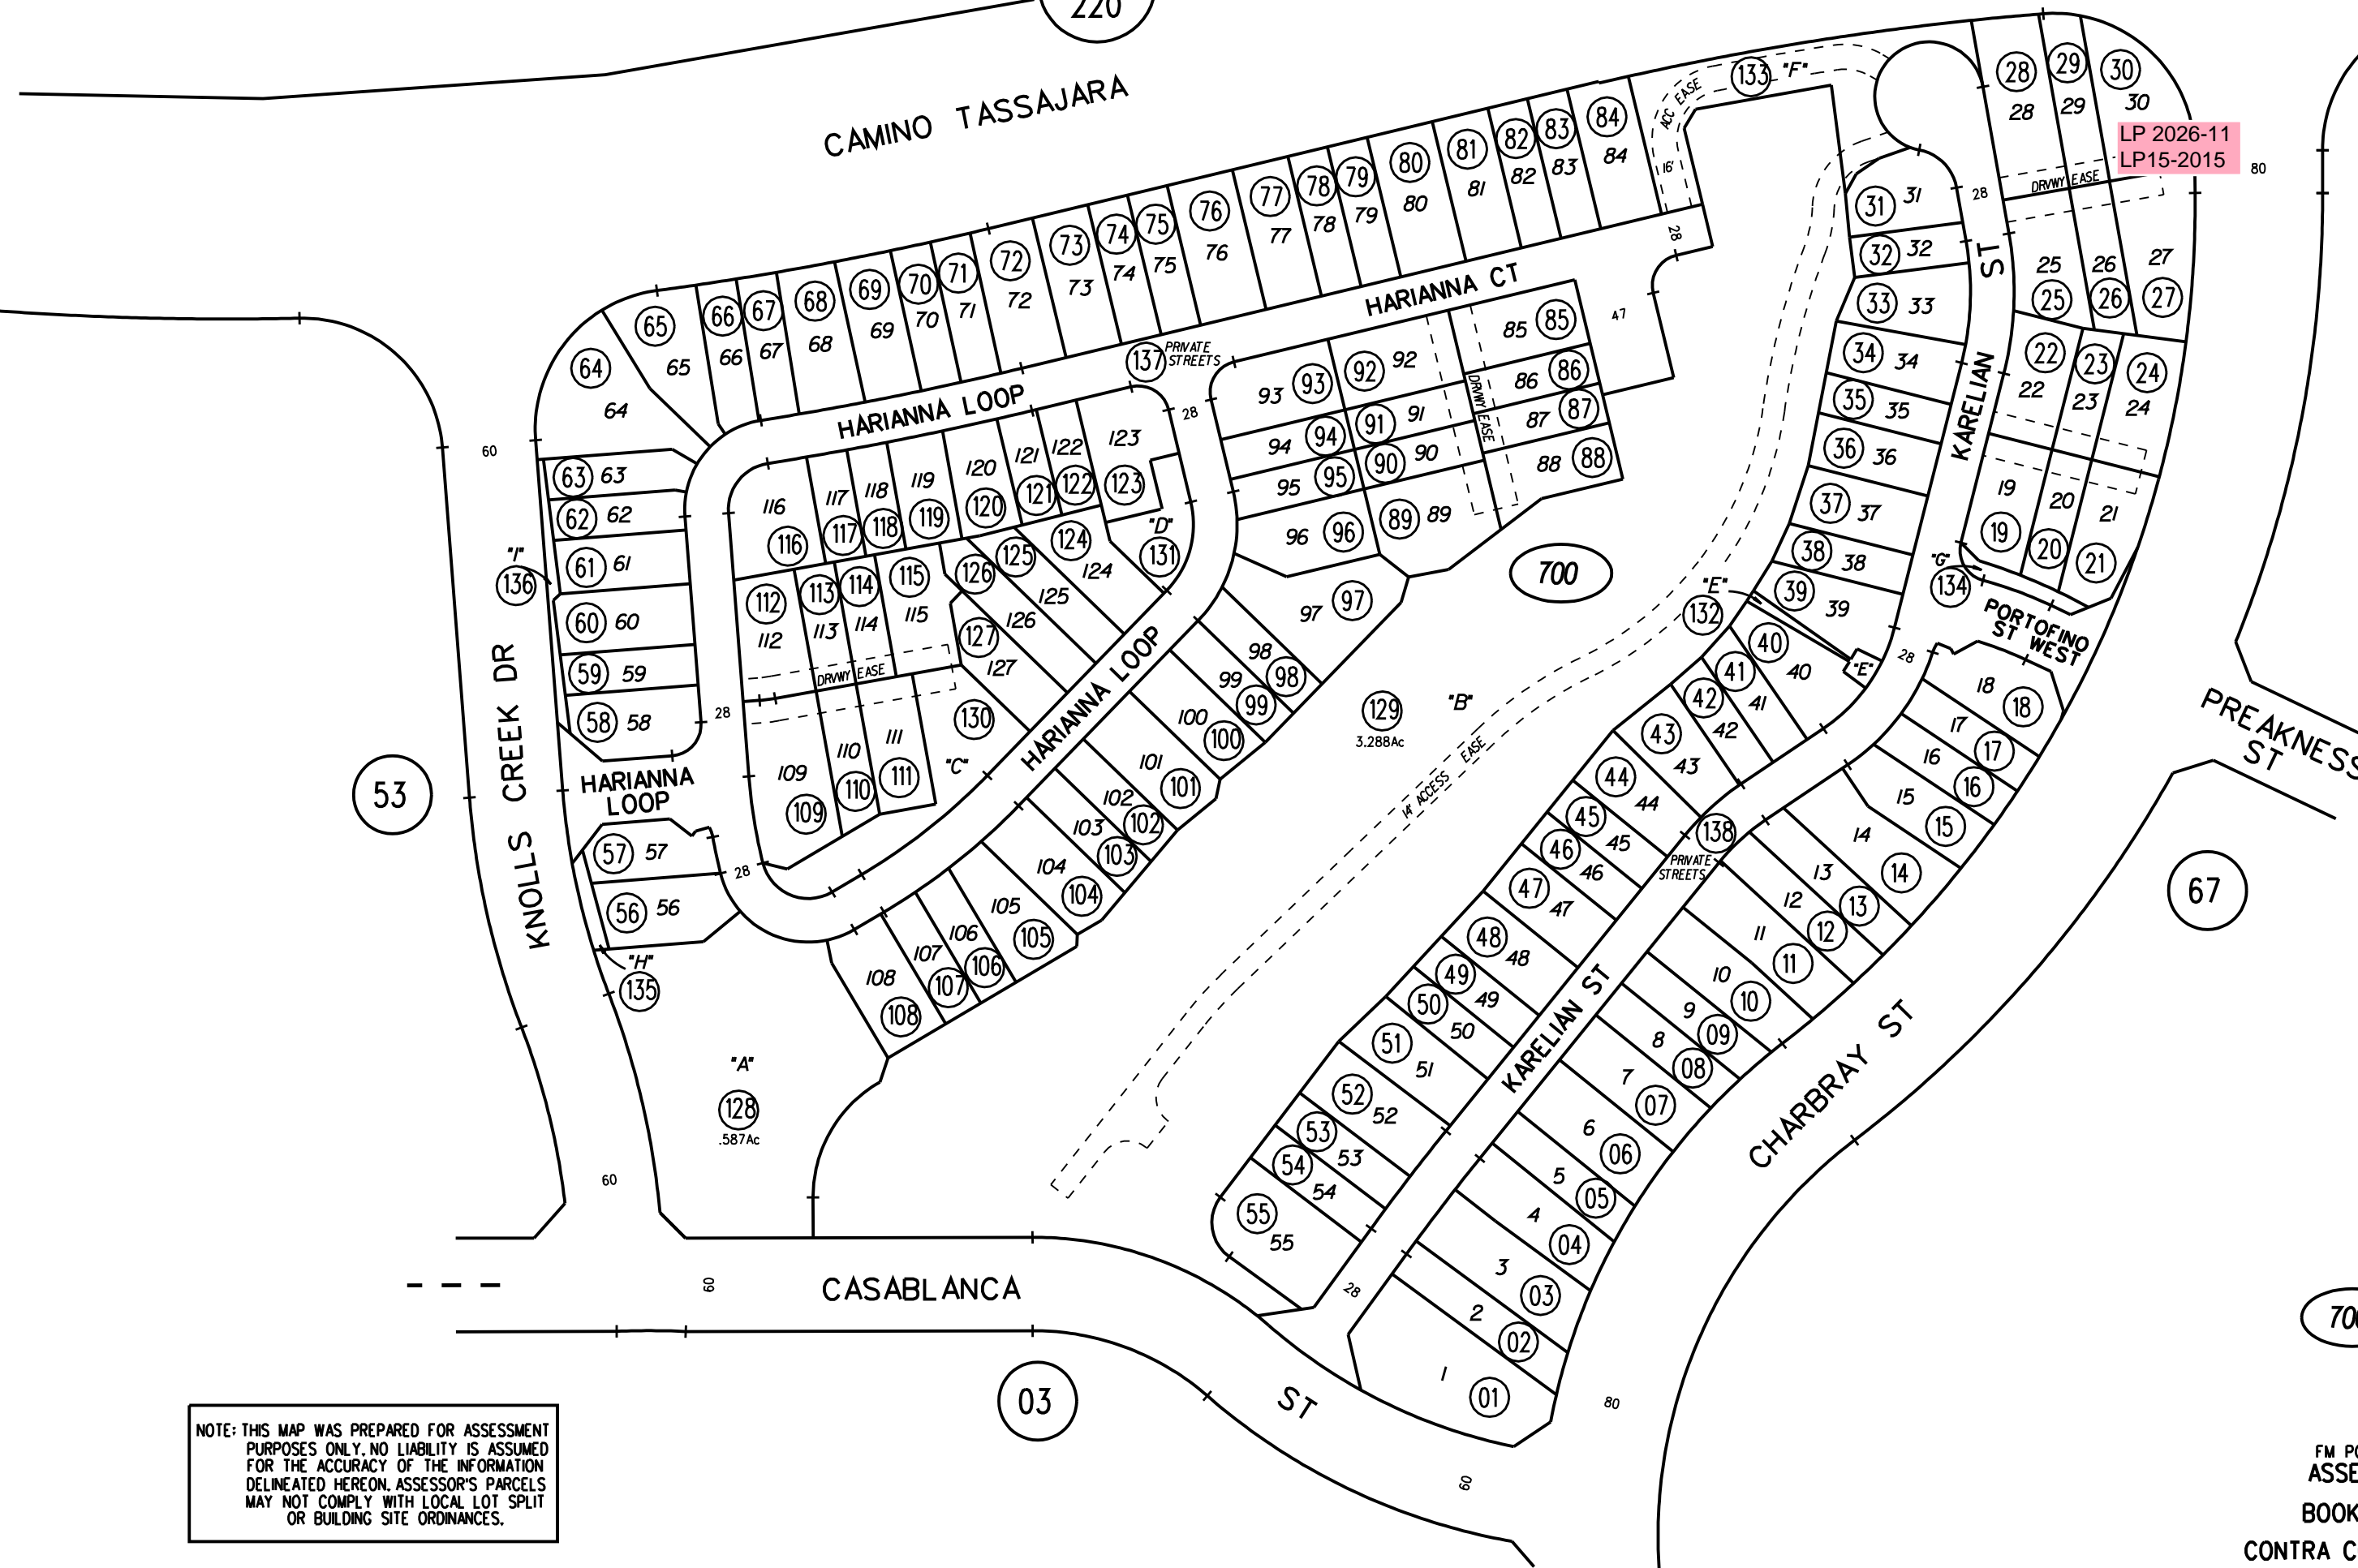

BK  
220

2007 ROLL-TRACT 9005 MB 493-22 (WILLOW COLLECTION AT ALAMO CREEK) 8/8/06

LP 2026-11  
LP15-2015

53

67

03

700

MAP CORRECTION  
8/14/07

NOTE: THIS MAP WAS PREPARED FOR ASSESSMENT PURPOSES ONLY. NO LIABILITY IS ASSUMED FOR THE ACCURACY OF THE INFORMATION DELINEATED HEREON. ASSESSOR'S PARCELS MAY NOT COMPLY WITH LOCAL LOT SPLIT OR BUILDING SITE ORDINANCES.

FM PG 3 2/23/07  
ASSESSOR'S MAP  
BOOK 206 PAGE 70  
CONTRA COSTA COUNTY,CALIF.