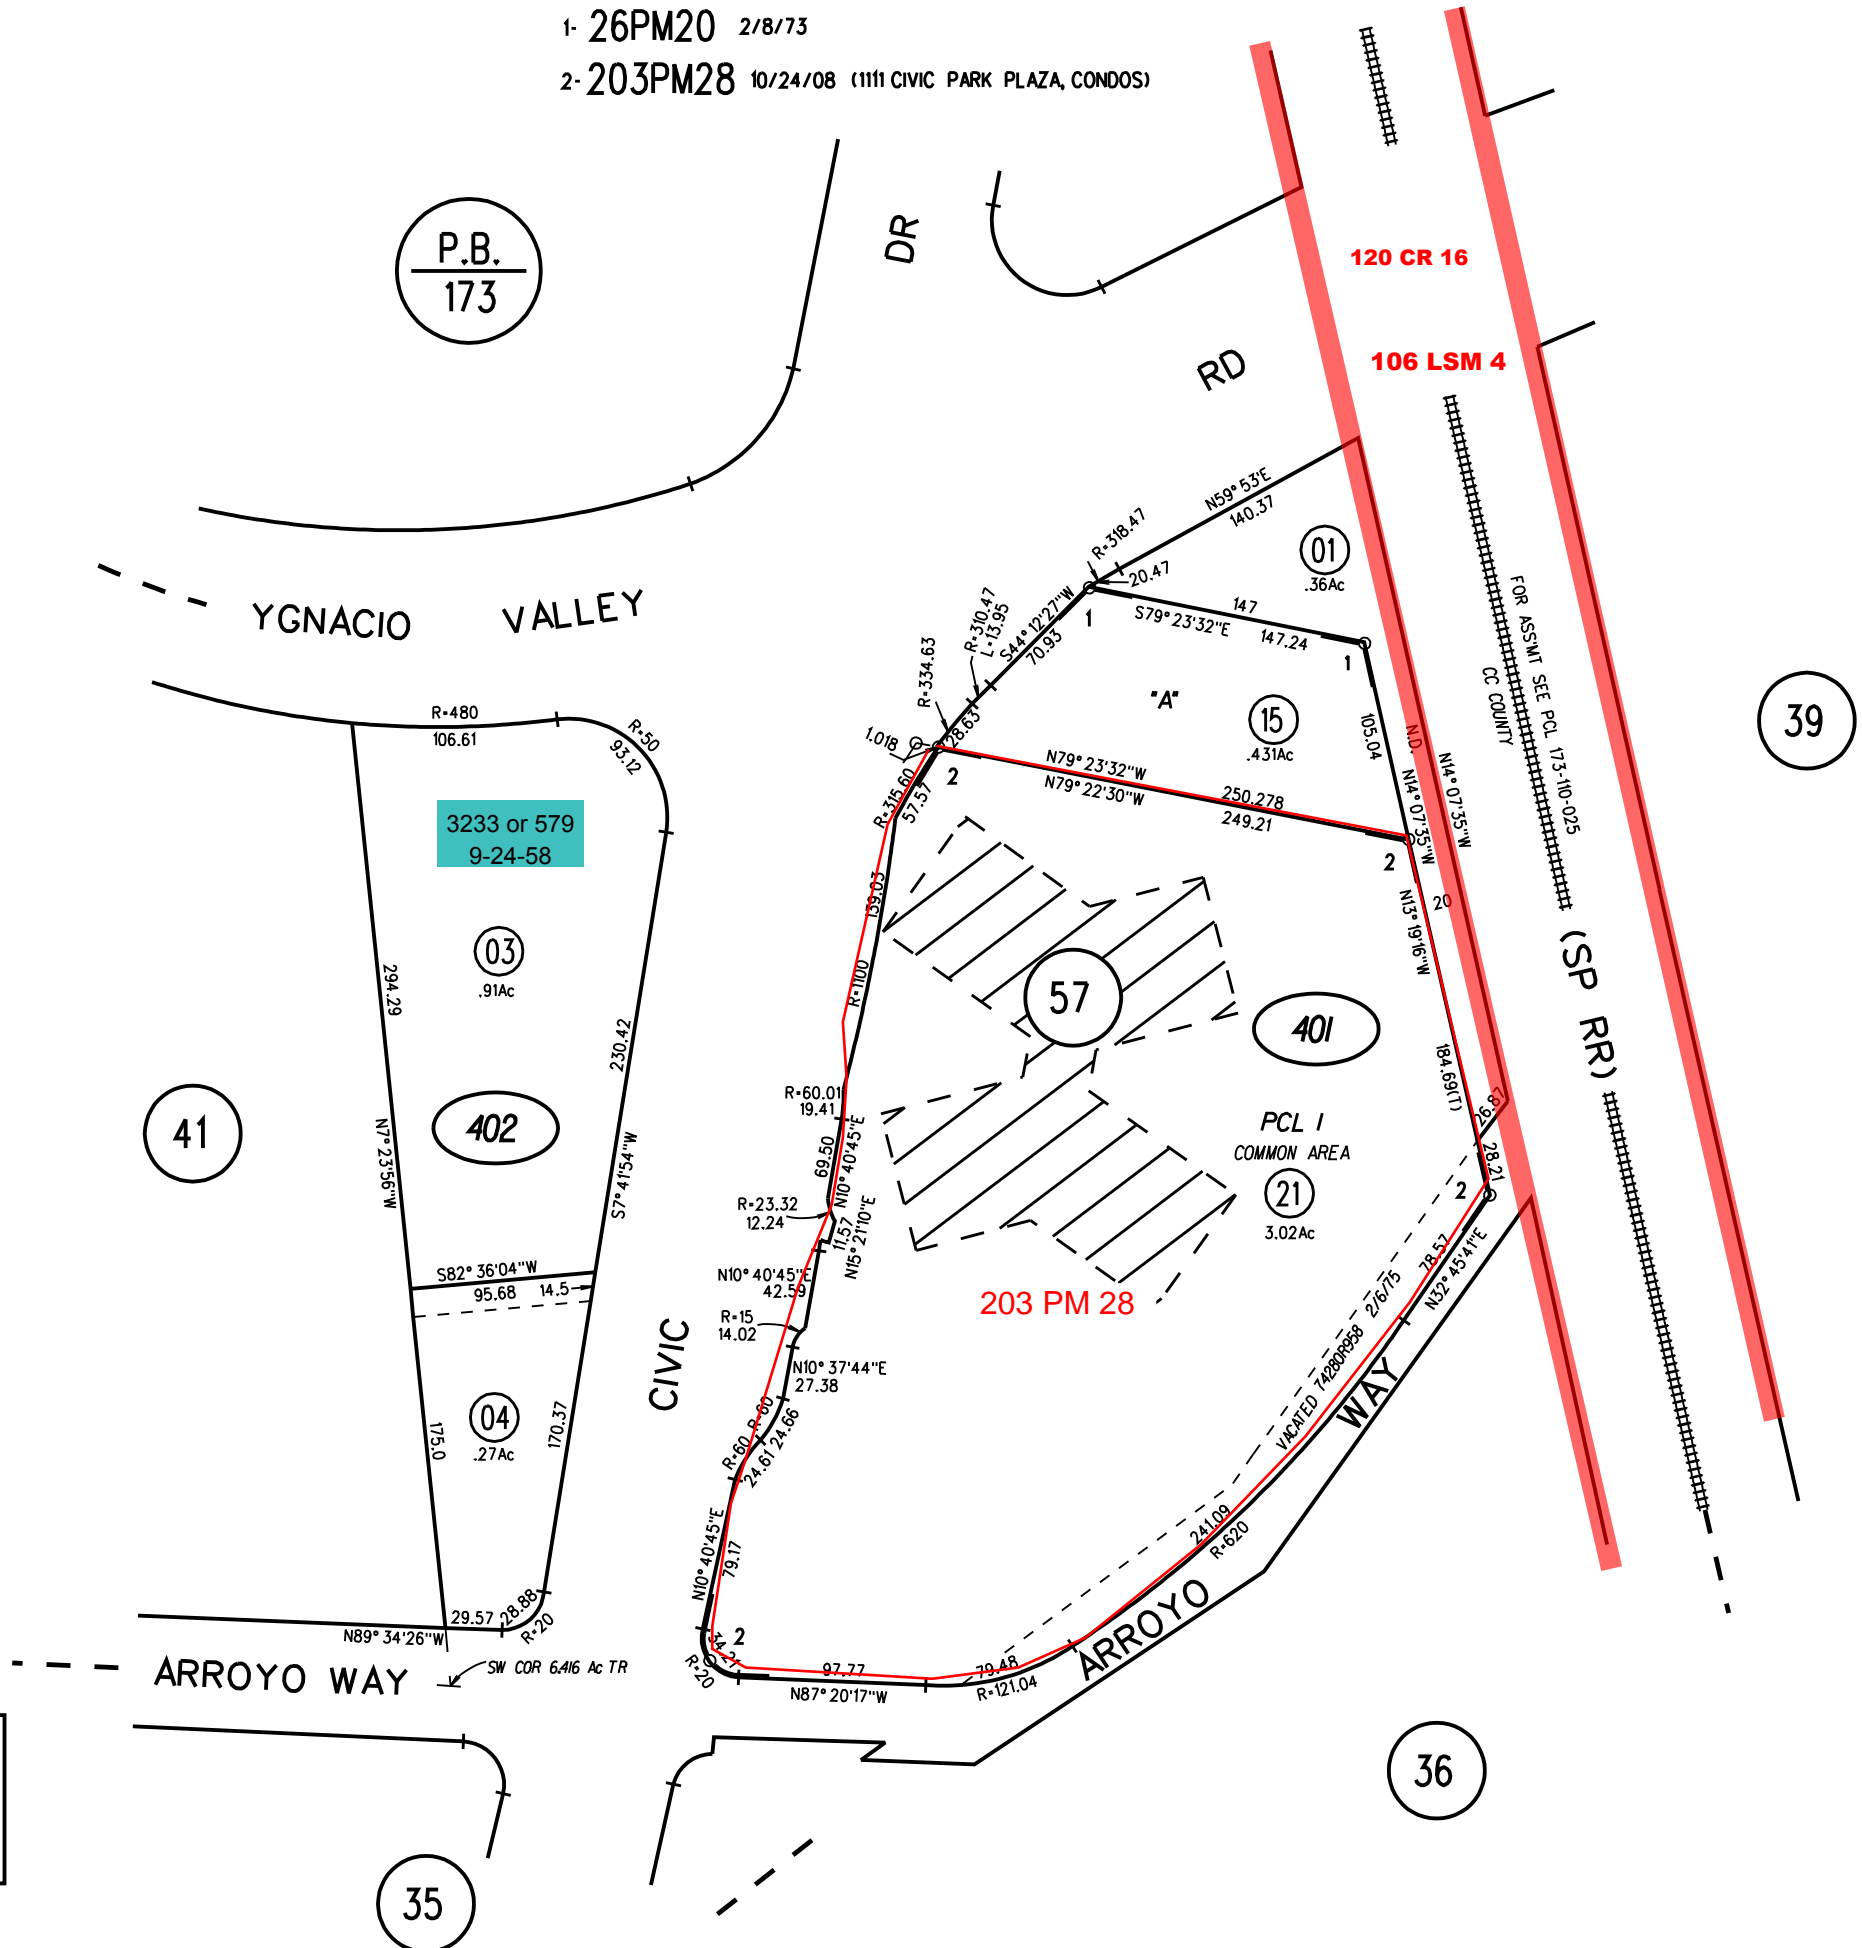

RANCHO LAS JUNTAS

1- 26PM20 2/8/73

2- 203PM28 10/24/08 (1111 CIVIC PARK PLAZA, CONDOS)

P.B.
173

YGNACIO VALLEY

3233 or 579
9-24-58

41

402

04
.27Ac

ARROYO WAY

35

DR

RD

120 CR 16

106 LSM 4

01
.36Ac

15
.431Ac

39

57

401

PCL I
COMMON AREA

21
3.02Ac

203 PM 28

ARROYO WAY

36

NOTE: THIS MAP WAS PREPARED FOR ASSESSMENT PURPOSES ONLY. NO LIABILITY IS ASSUMED FOR THE ACCURACY OF THE INFORMATION DELINEATED HEREON. ASSESSOR'S PARCELS MAY NOT COMPLY WITH LOCAL LOT SPLIT OR BUILDING SITE ORDINANCES.