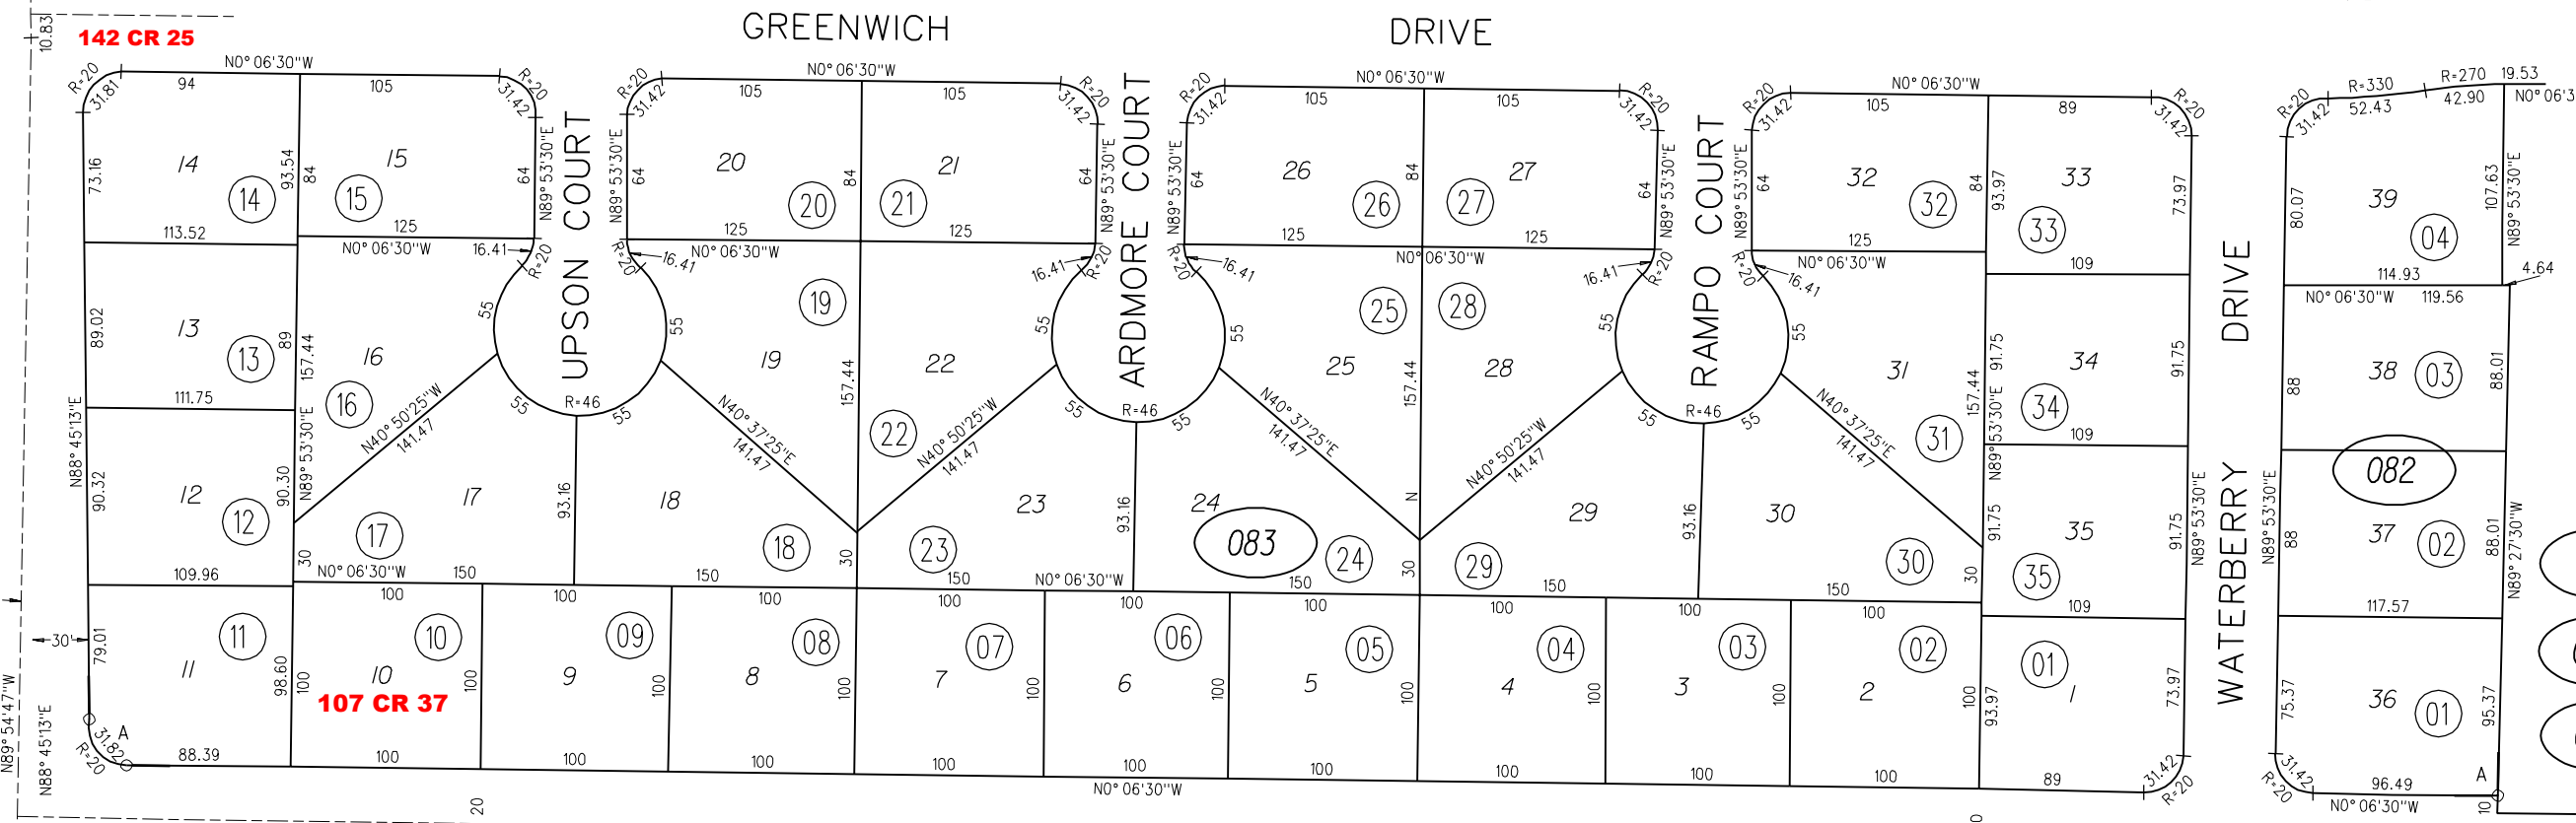

PLEASANT HILL ROAD

ROAD

Drain Ease
13892 OR 633
9-11-87

DATE	CHANGE	BY
8-24-94	ADDED ST. NAMES	
11-30-94	CHG. ST. NAME TO	RF

MB
164

9

GREENWICH DRIVE

DRIVE

GRAYSON ROAD

WATERBERRY DRIVE

CORTSEN ROAD

CORTSEN CT.

7

ASSESSOR'S MAP

BOOK 166 PAGE 08

30-63 CONTRA COSTA COUNTY, CALIF.