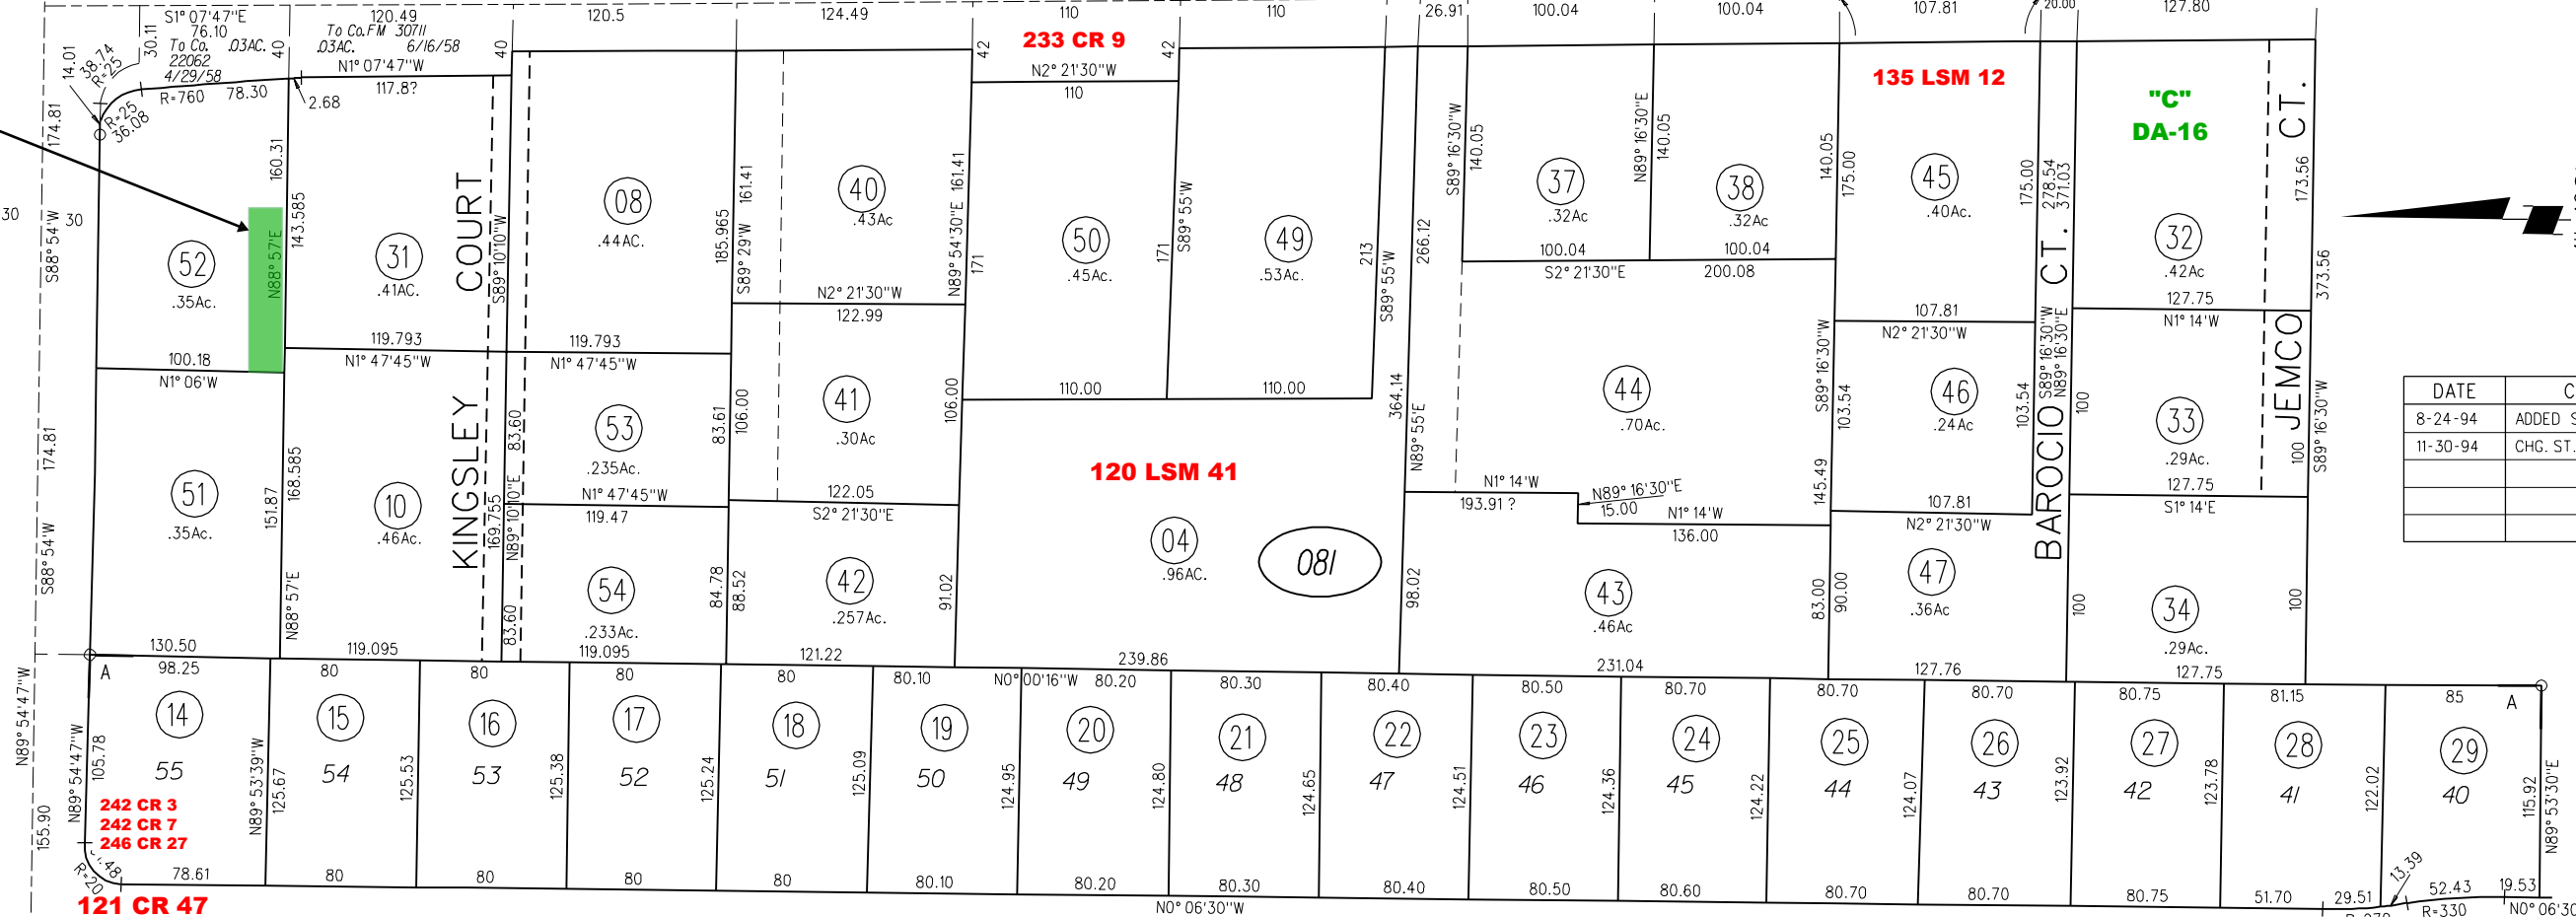

PLEASANT HILL ROAD

ROAD

Drain Ease
13892 OR 633
9-11-87

DATE	CHANGE	BY
8-24-94	ADDED ST. NAMES	
11-30-94	CHG. ST. NAME TO	RF

MB
164

9

GREENWICH DRIVE

DRIVE

GRAYSON ROAD

WATERBERRY DRIVE

CORTSEN ROAD

CORTSEN CT.

7

ASSESSOR'S MAP

BOOK 166 PAGE 08

30-63 CONTRA COSTA COUNTY, CALIF.