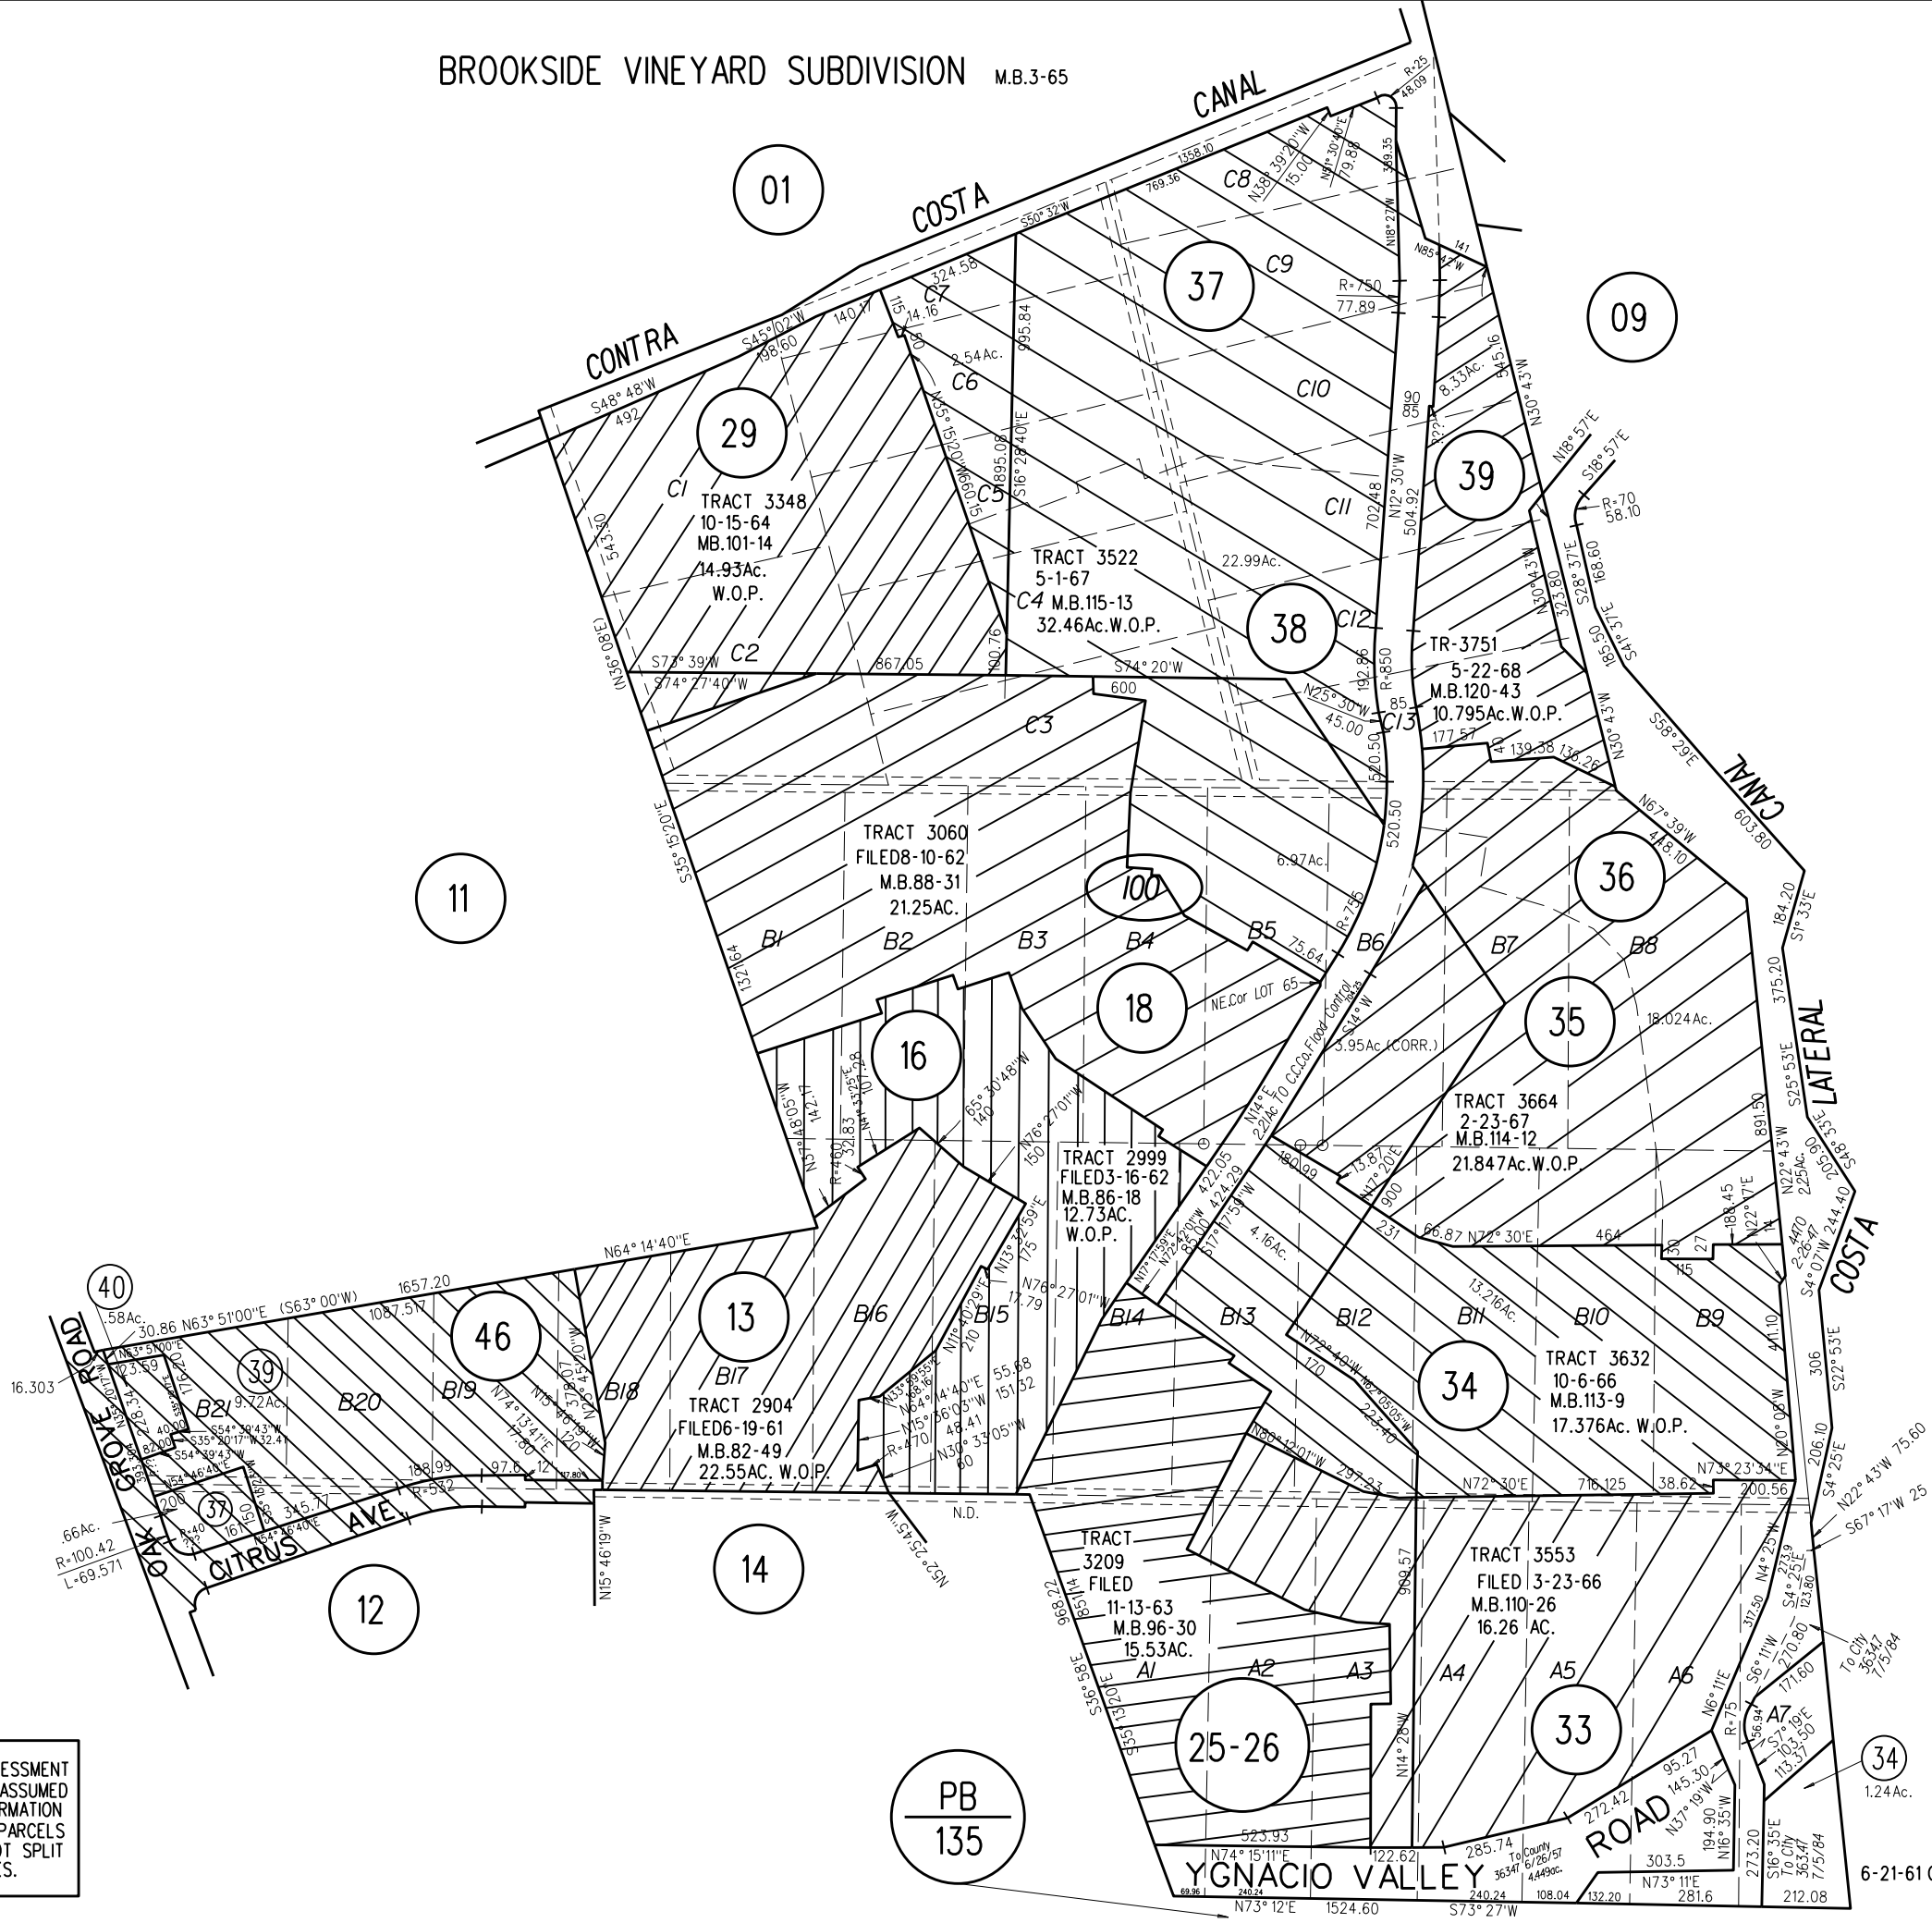

BROOKSIDE VINEYARD SUBDIVISION M.B.3-65

PB
143

PB
135

NOTE: THIS MAP WAS PREPARED FOR ASSESSMENT PURPOSES ONLY. NO LIABILITY IS ASSUMED FOR THE ACCURACY OF THE INFORMATION DELINEATED HEREON. ASSESSOR'S PARCELS MAY NOT COMPLY WITH LOCAL LOT SPLIT OR BUILDING SITE ORDINANCES.

100

4/30/14