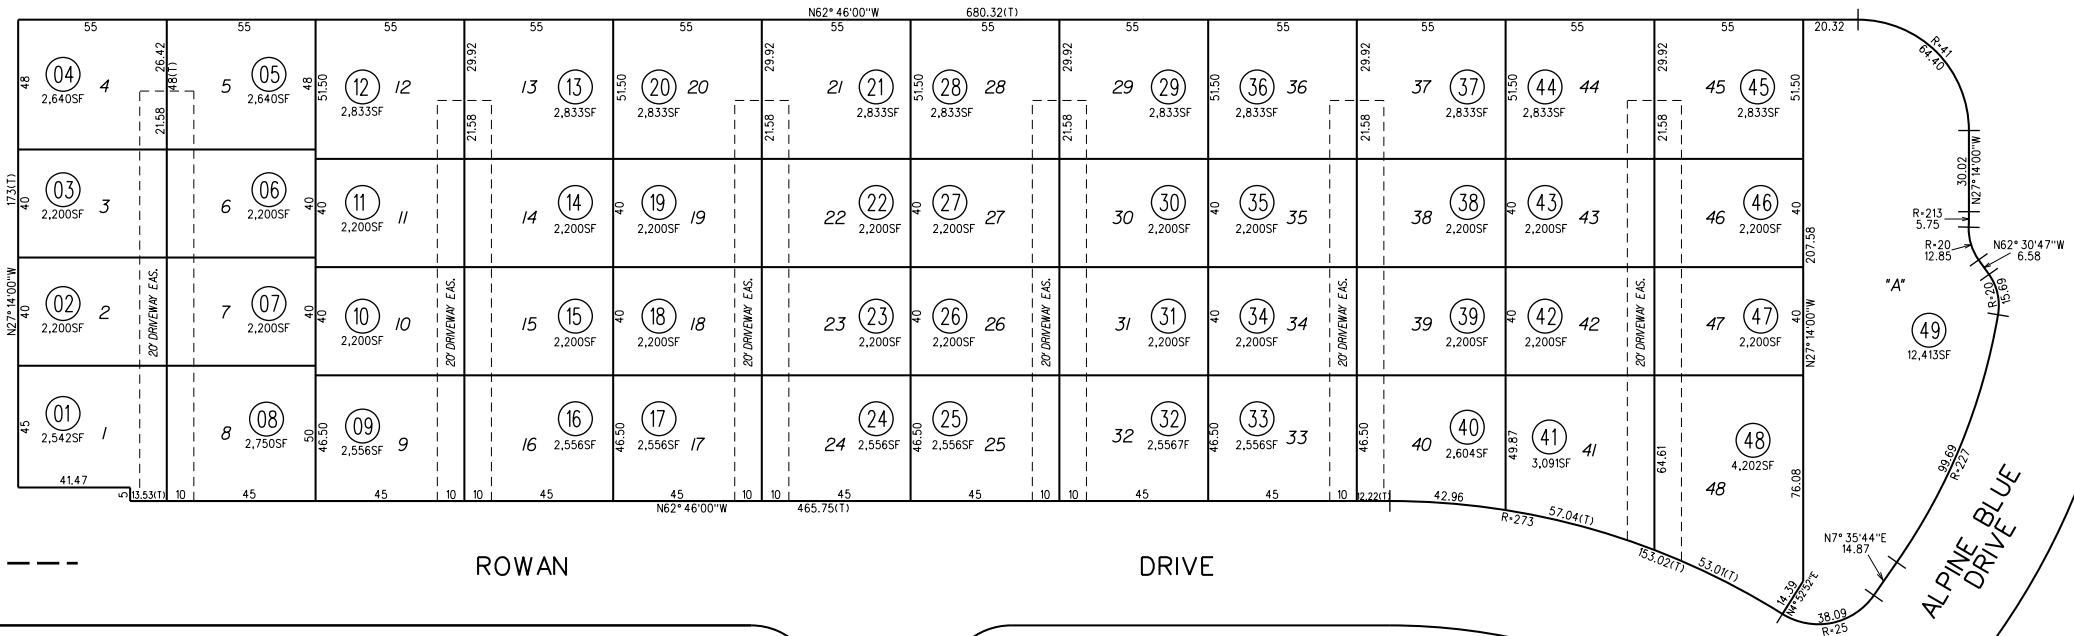

27

GOLDEN BAY

IVYLEAF SPRINGS ROAD

ROWAN

DRIVE

ALPINE BLUE DRIVE

HYACINTHUS LANE

75

67

740

NOTE: THIS MAP WAS PREPARED FOR ASSESSMENT PURPOSES ONLY. NO LIABILITY IS ASSUMED FOR THE ACCURACY OF THE INFORMATION DELINEATED HEREON. ASSESSOR'S PARCELS MAY NOT COMPLY WITH LOCAL LOT SPLIT OR BUILDING SITE ORDINANCES.