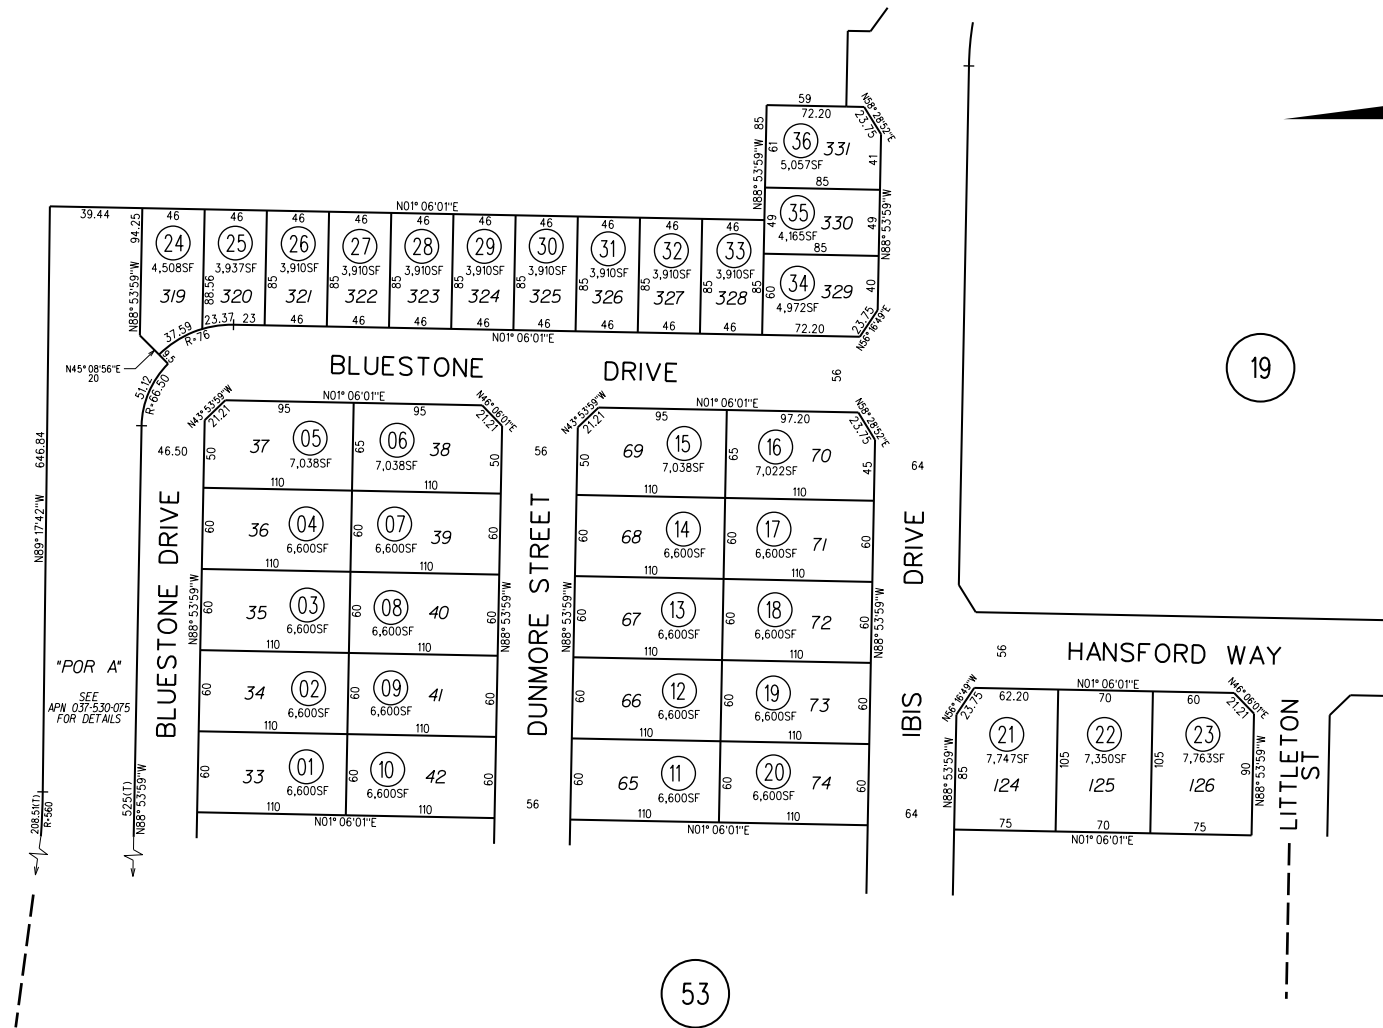

19

CONTRA COSTA CANAL

19

53

NOTE: THIS MAP WAS PREPARED FOR ASSESSMENT PURPOSES ONLY. NO LIABILITY IS ASSUMED FOR THE ACCURACY OF THE INFORMATION DELINEATED HEREON. ASSESSOR'S PARCELS MAY NOT COMPLY WITH LOCAL LOT SPLIT OR BUILDING SITE ORDINANCES.

540