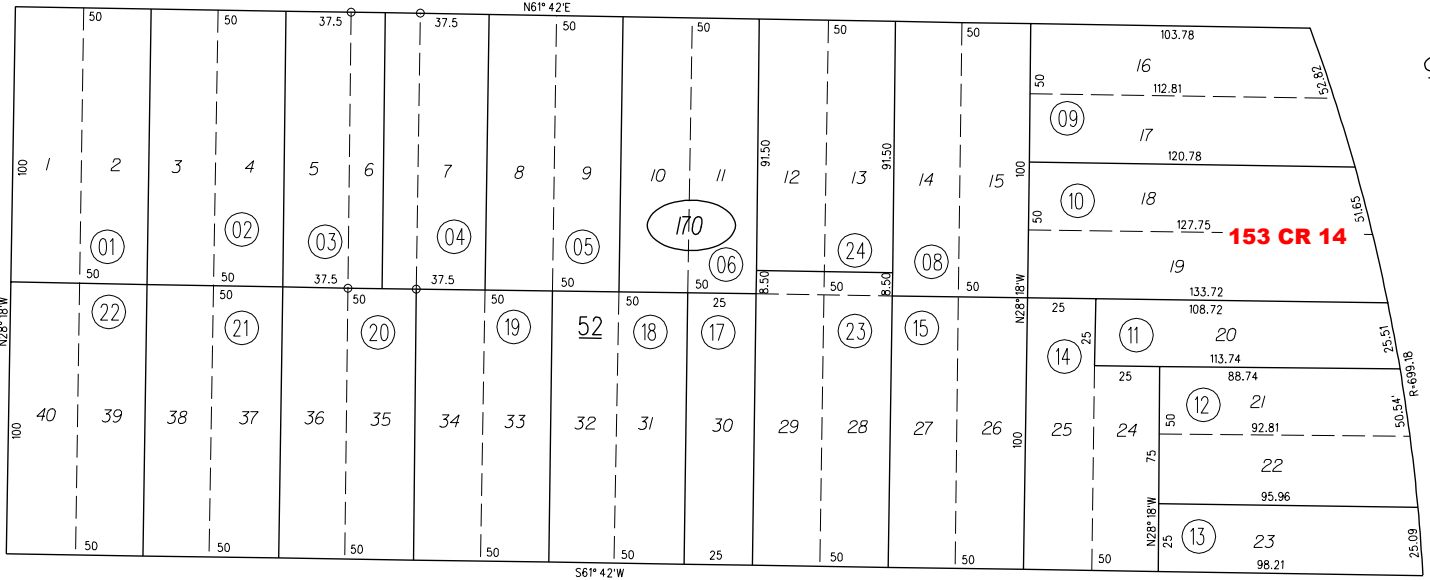

1" = 50'

09

SUTTER AVE

SANTA CLARA ST.

CARLSON BLVD

SANTA CRUZ AVE

16

18

20

170