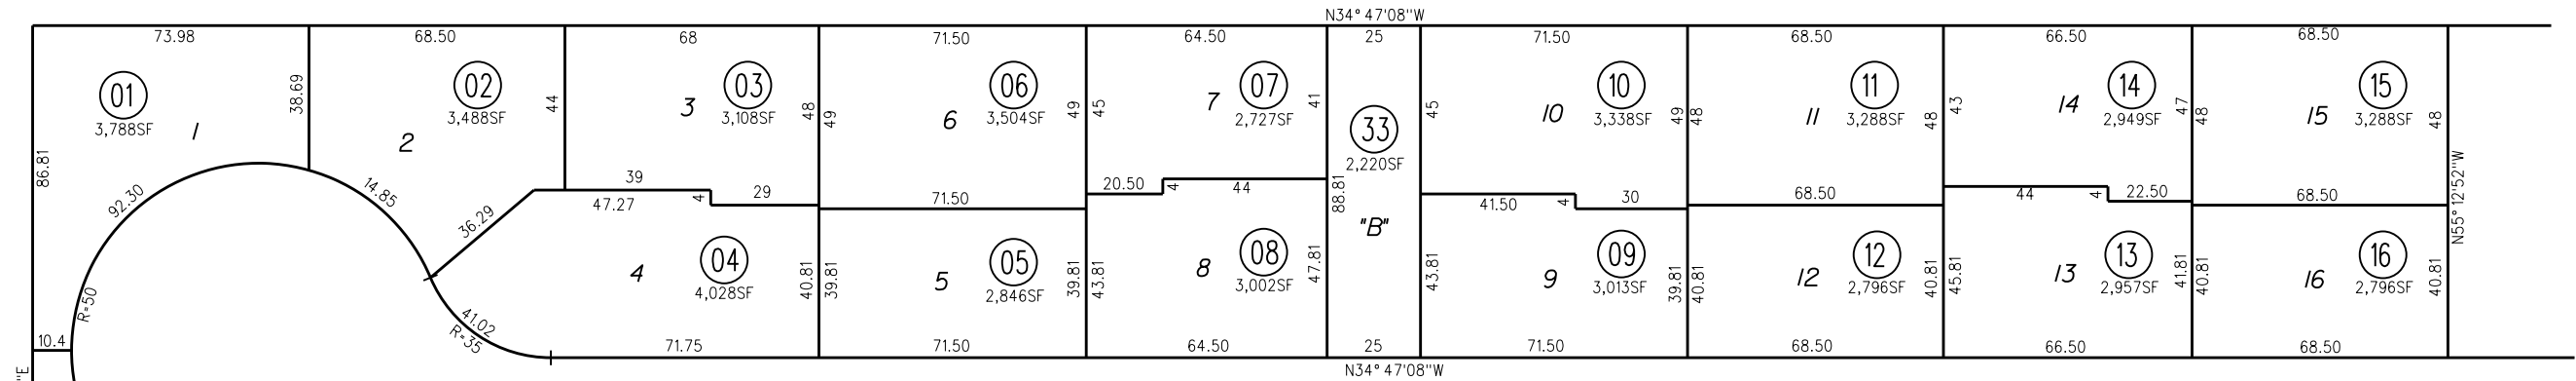

14

SOUTHERN PACIFIC R. R.

17

86

70

ARMSTRONG

WAY

70

68

61

860

NOTE: THIS MAP WAS PREPARED FOR ASSESSMENT PURPOSES ONLY. NO LIABILITY IS ASSUMED FOR THE ACCURACY OF THE INFORMATION DELINEATED HEREON. ASSESSOR'S PARCELS MAY NOT COMPLY WITH LOCAL LOT SPLIT OR BUILDING SITE ORDINANCES.