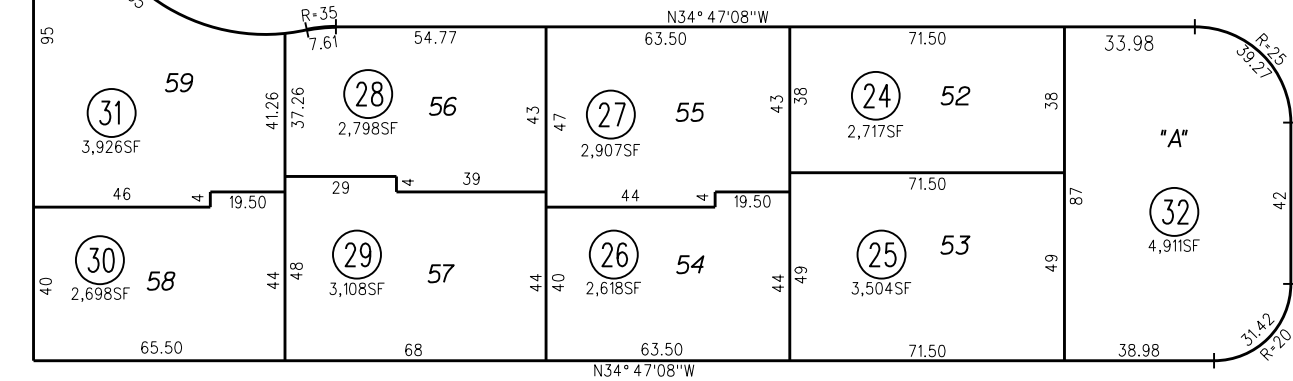

14

SOUTHERN PACIFIC R. R.

17

86

70

ARMSTRONG

WAY

70

68

61

860

NOTE: THIS MAP WAS PREPARED FOR ASSESSMENT PURPOSES ONLY. NO LIABILITY IS ASSUMED FOR THE ACCURACY OF THE INFORMATION DELINEATED HEREON. ASSESSOR'S PARCELS MAY NOT COMPLY WITH LOCAL LOT SPLIT OR BUILDING SITE ORDINANCES.