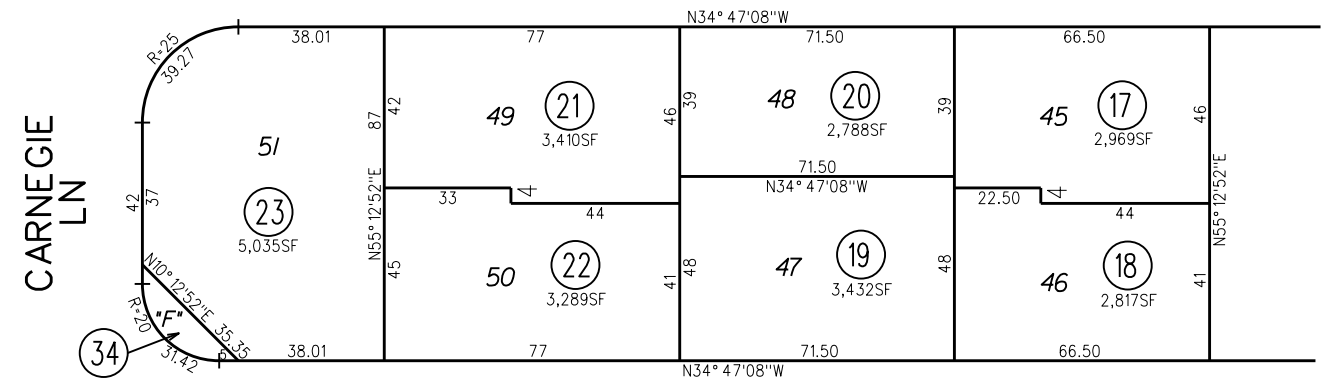

14

SOUTHERN PACIFIC R. R.

17

86

70

ARMSTRONG

WAY

70

68

61

860

NOTE: THIS MAP WAS PREPARED FOR ASSESSMENT PURPOSES ONLY. NO LIABILITY IS ASSUMED FOR THE ACCURACY OF THE INFORMATION DELINEATED HEREON. ASSESSOR'S PARCELS MAY NOT COMPLY WITH LOCAL LOT SPLIT OR BUILDING SITE ORDINANCES.