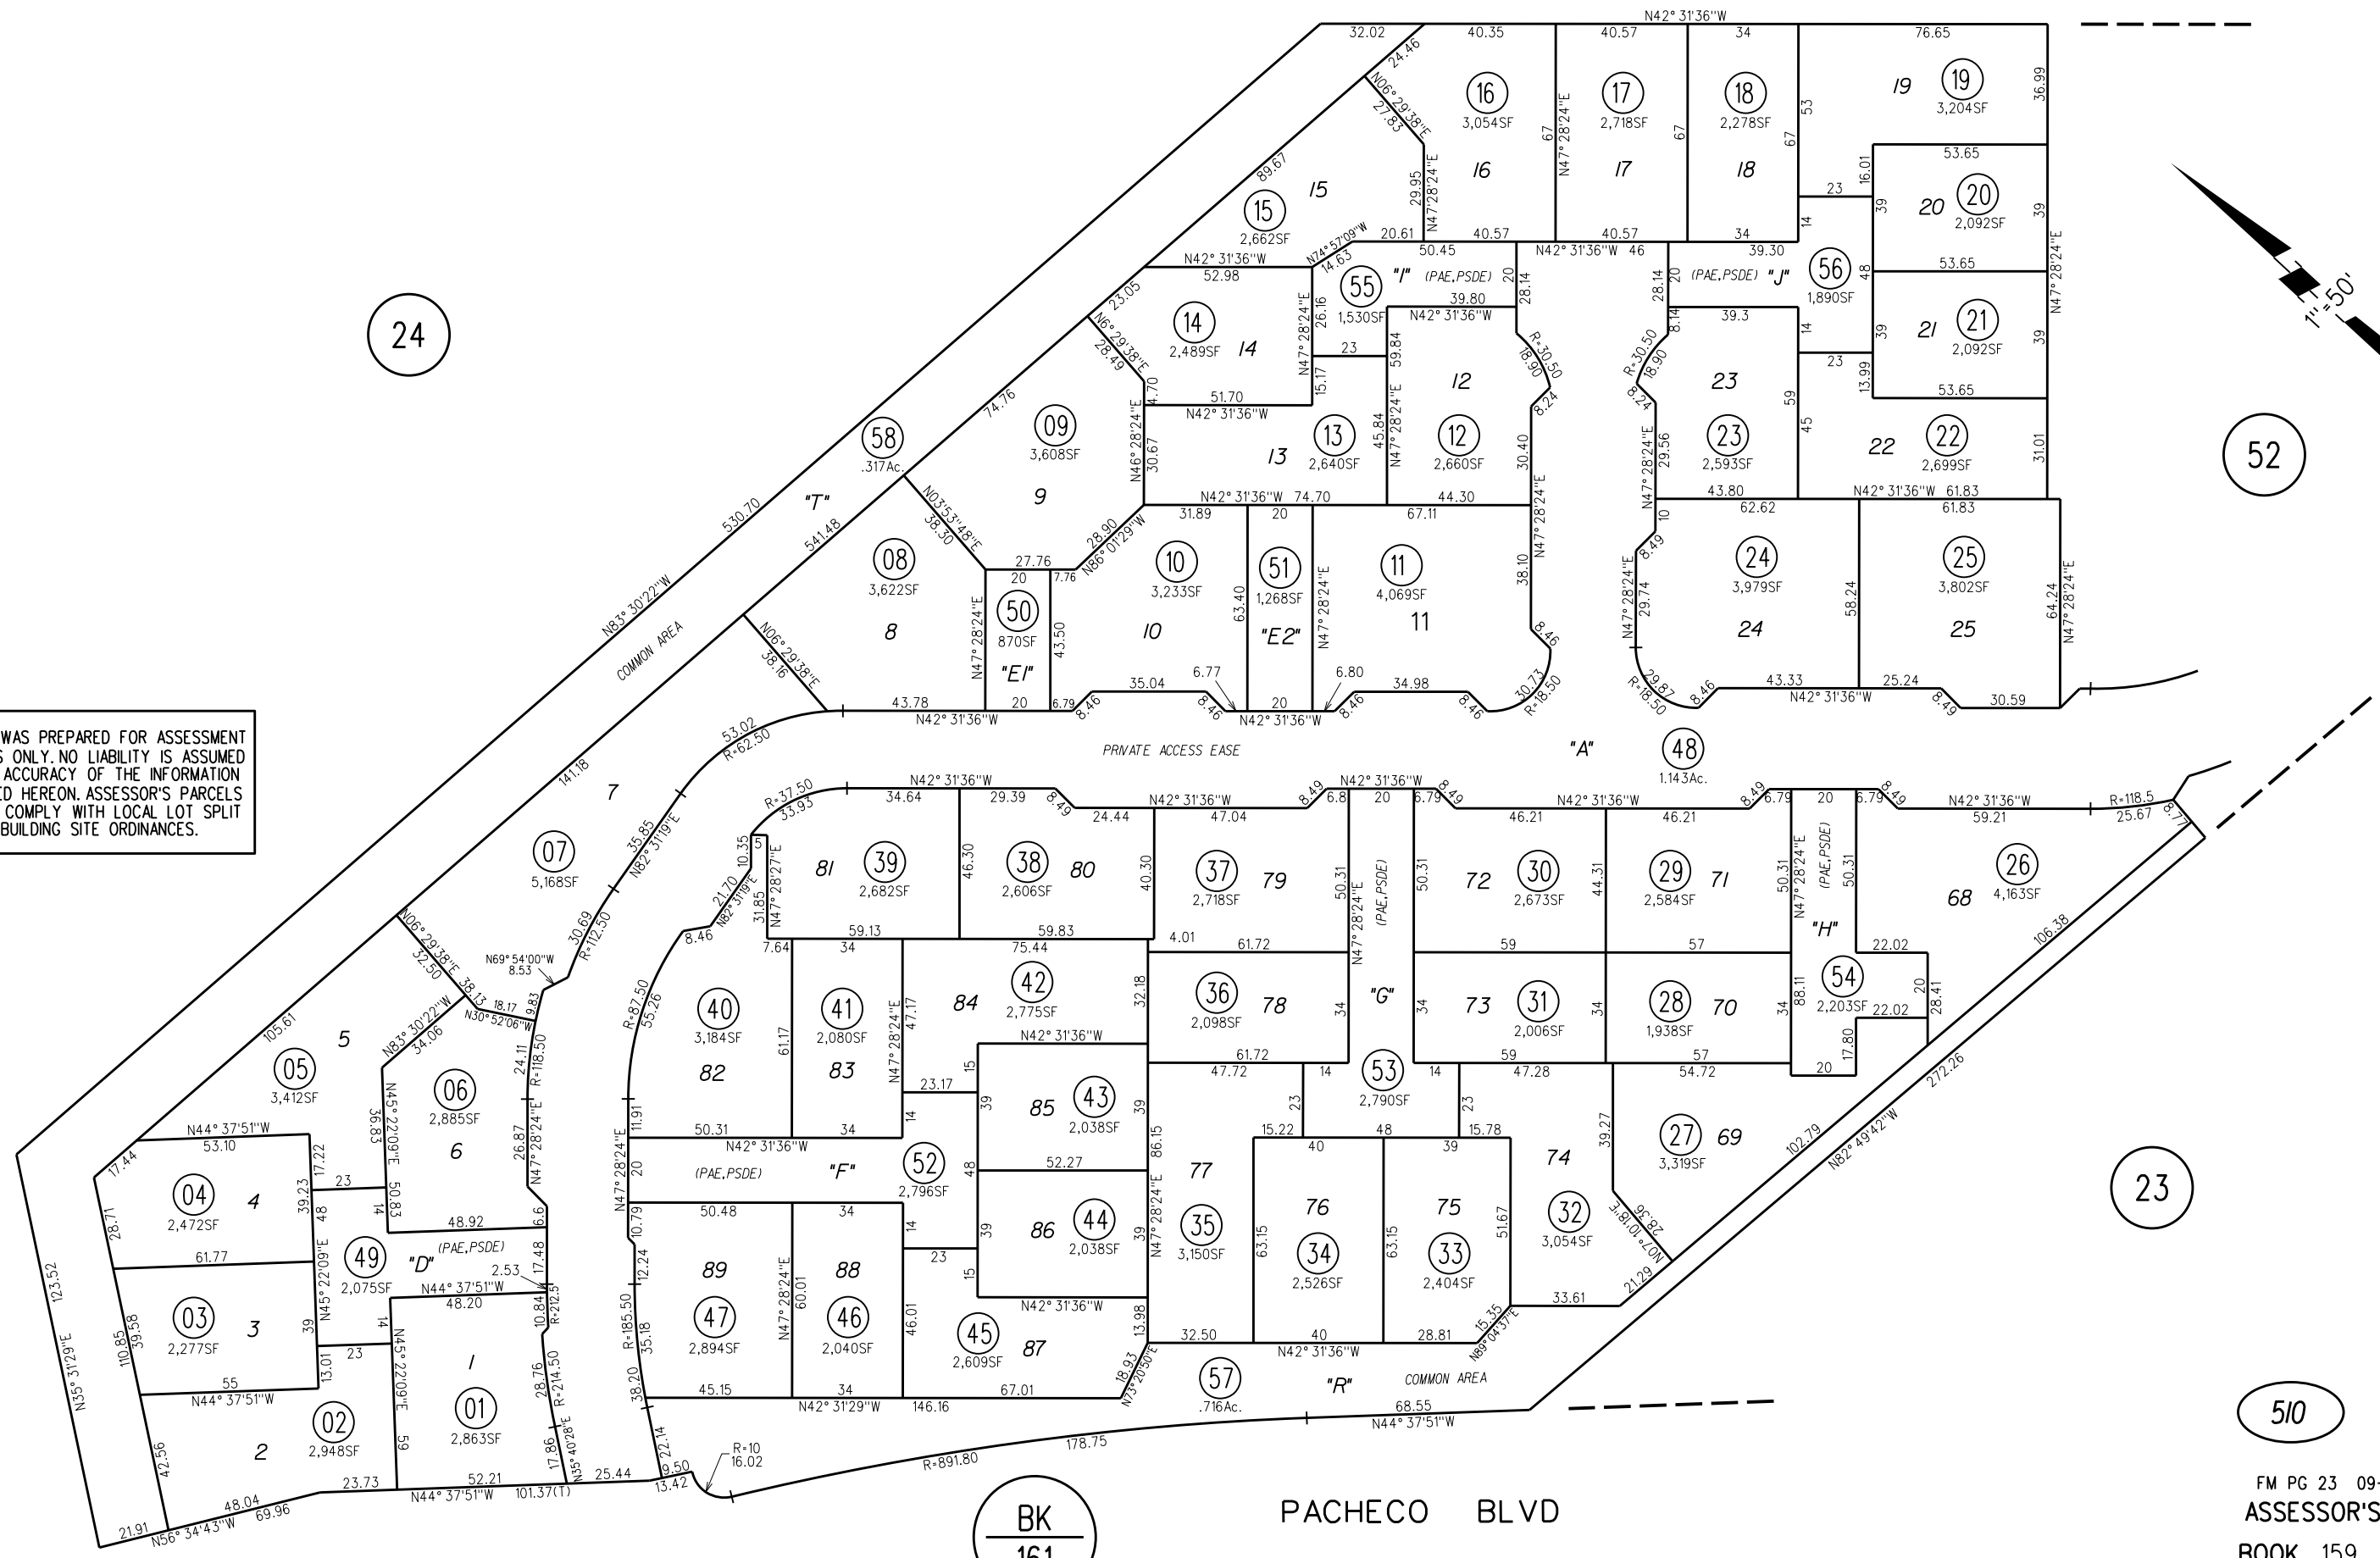

NOTE: THIS MAP WAS PREPARED FOR ASSESSMENT PURPOSES ONLY. NO LIABILITY IS ASSUMED FOR THE ACCURACY OF THE INFORMATION DELINEATED HEREON. ASSESSOR'S PARCELS MAY NOT COMPLY WITH LOCAL LOT SPLIT OR BUILDING SITE ORDINANCES.

24

52

23

BK 161

PACHECO BLVD

510