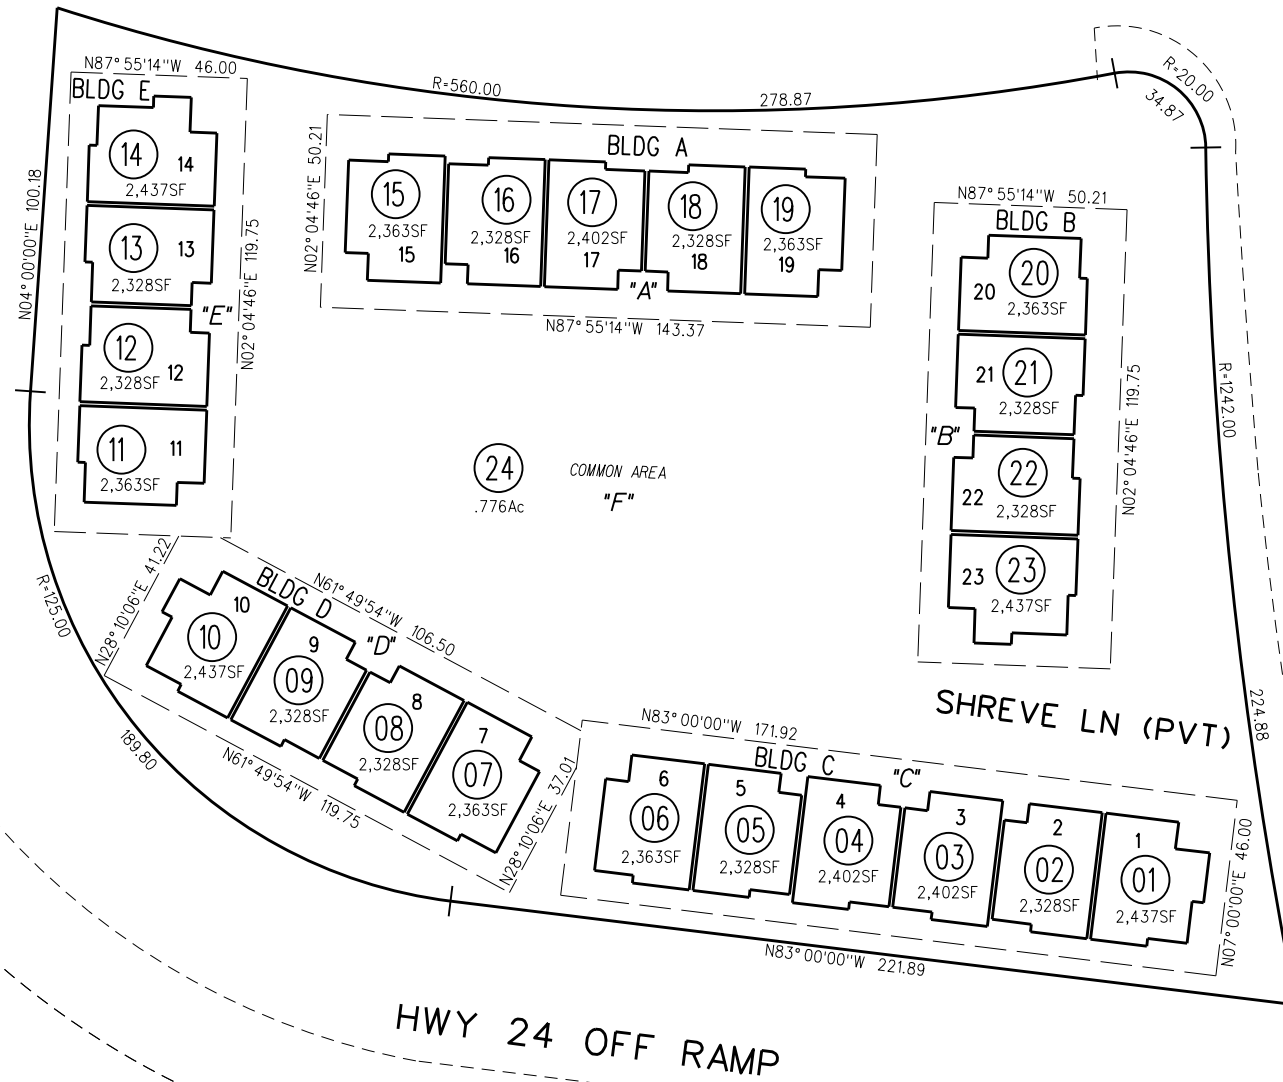

MT DIABLO BLVD

PLEASANT HILL RD

HWY 24 OFF RAMP

BK
185

1"=50'

NOTE: THIS MAP WAS PREPARED FOR ASSESSMENT PURPOSES ONLY. NO LIABILITY IS ASSUMED FOR THE ACCURACY OF THE INFORMATION DELINEATED HEREON. ASSESSOR'S PARCELS MAY NOT COMPLY WITH LOCAL LOT SPLIT OR BUILDING SITE ORDINANCES.