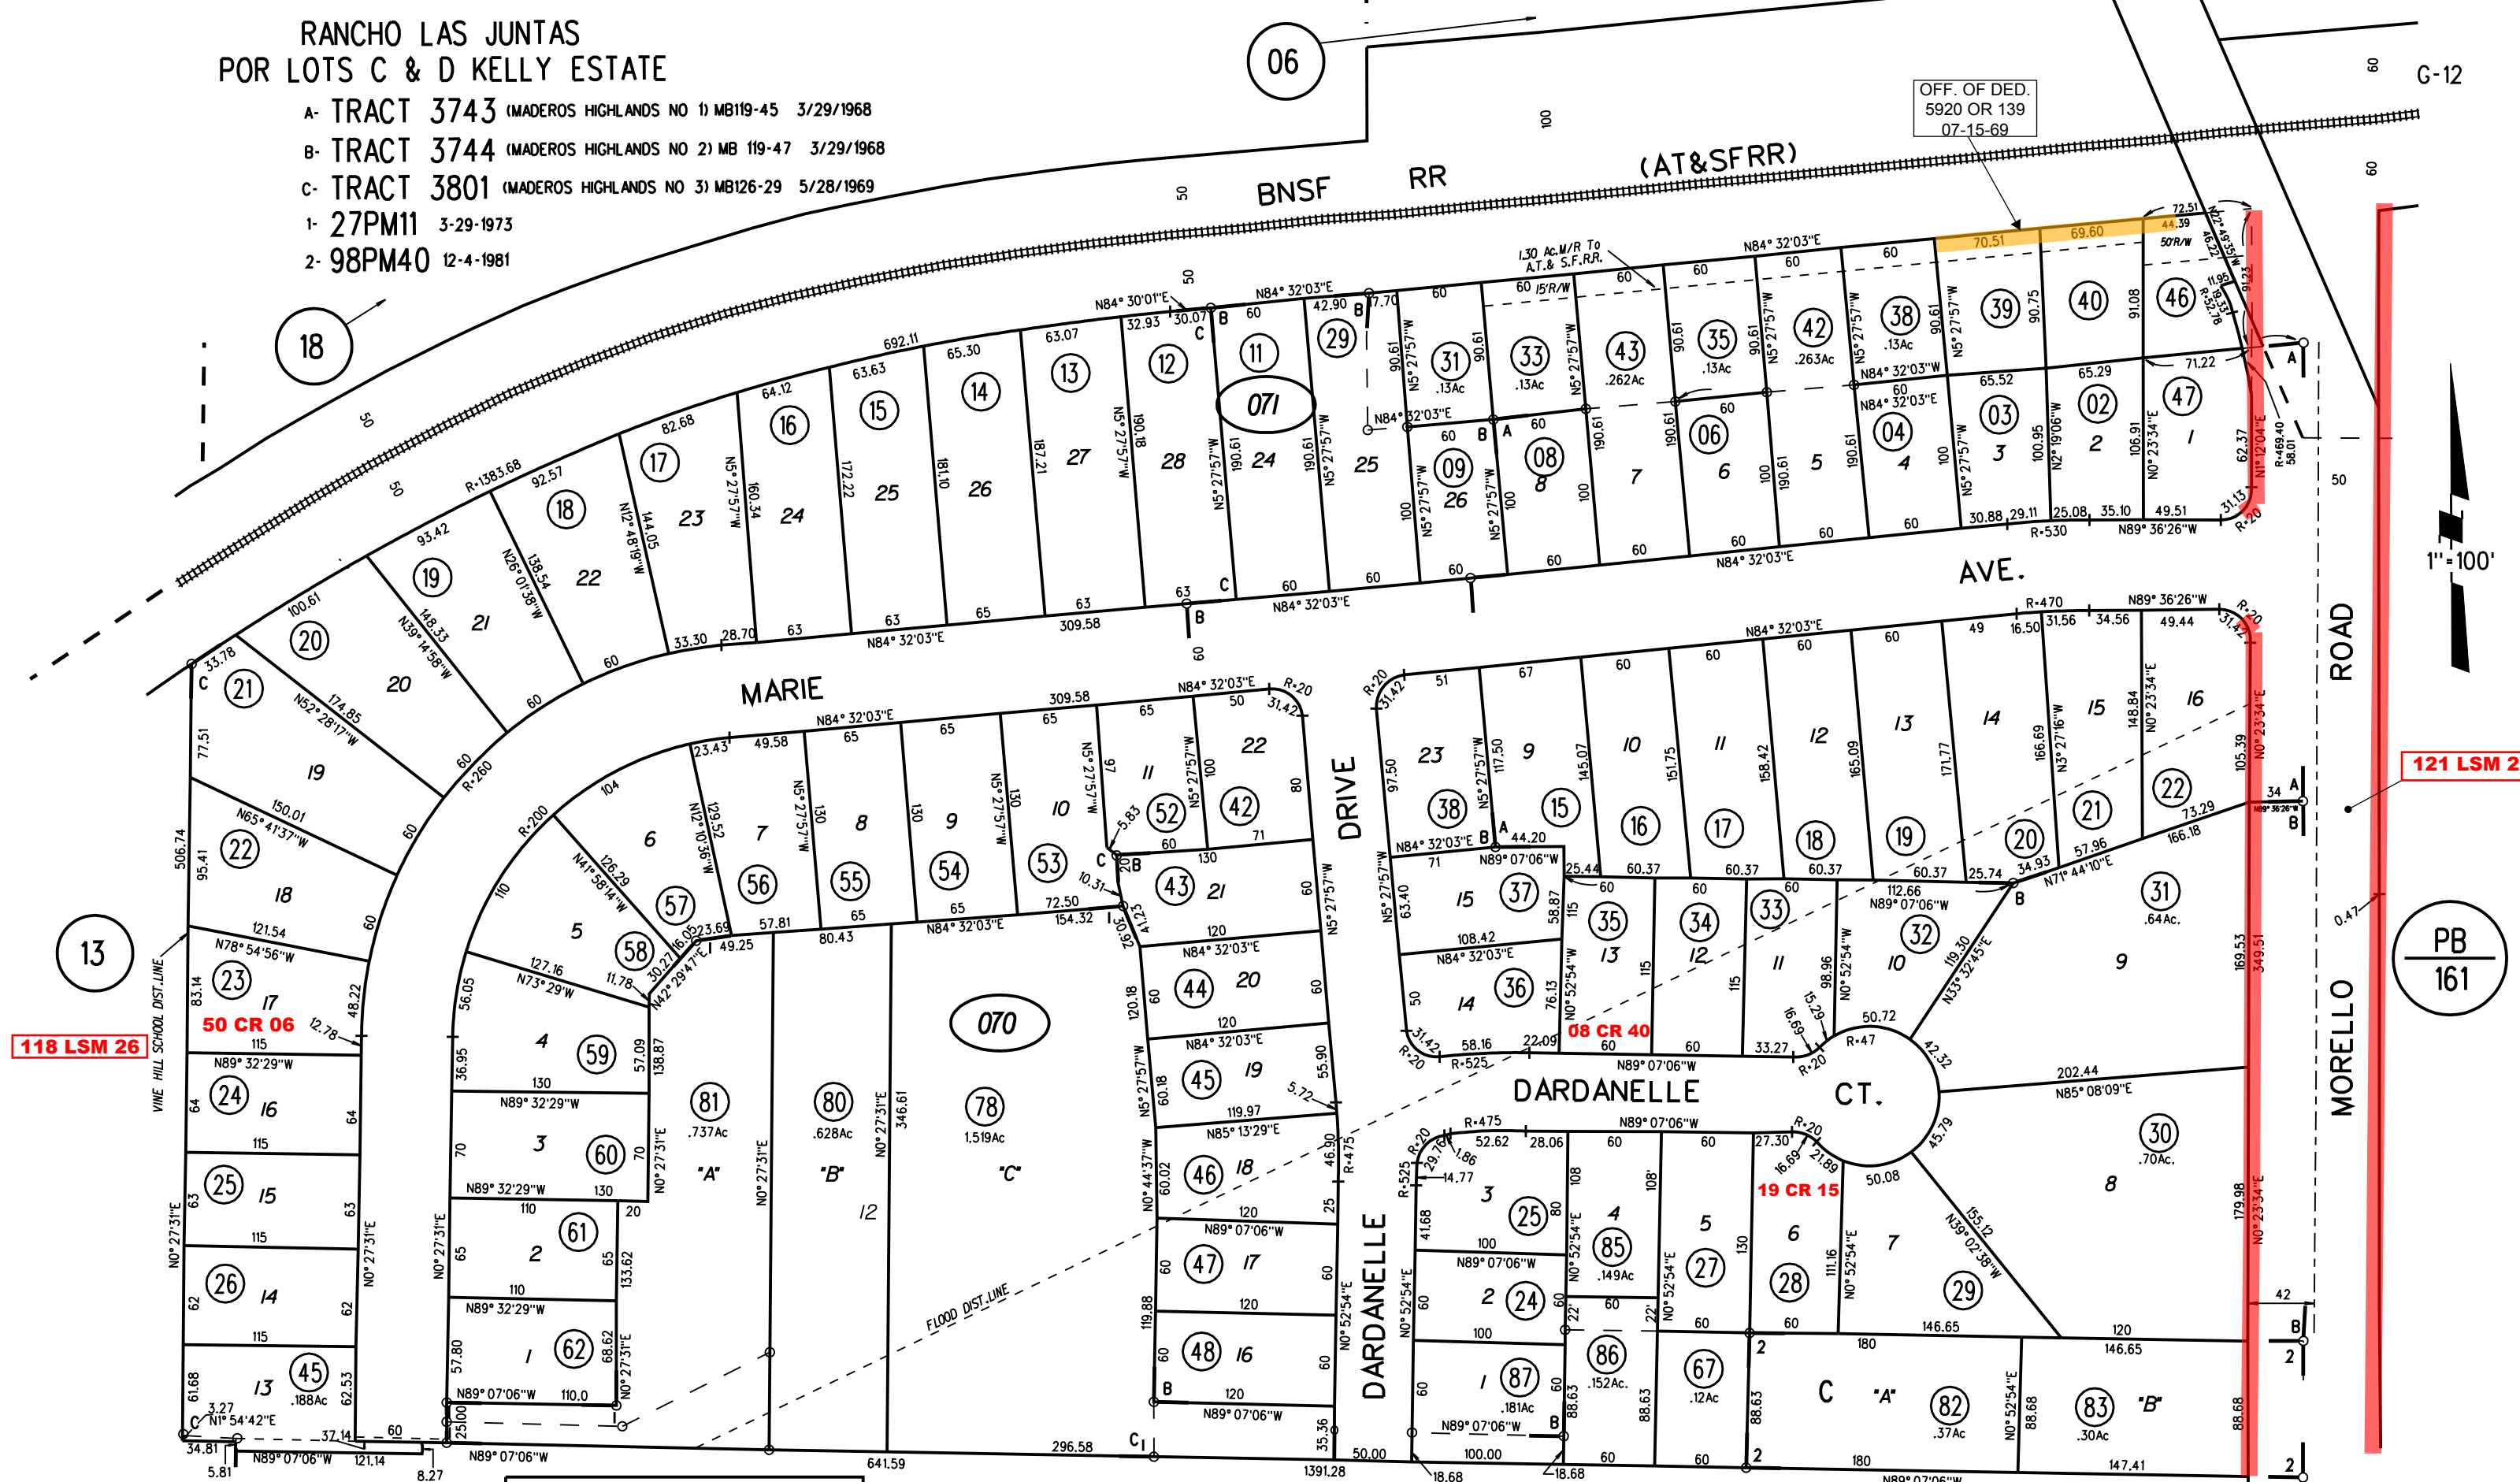

RANCHO LAS JUNTAS
 POR LOTS C & D KELLY ESTATE

- A- TRACT 3743 (MADEROS HIGHLANDS NO 1) MB119-45 3/29/1968
- B- TRACT 3744 (MADEROS HIGHLANDS NO 2) MB 119-47 3/29/1968
- C- TRACT 3801 (MADEROS HIGHLANDS NO 3) MB126-29 5/28/1969
- 1- 27PM11 3-29-1973
- 2- 98PM40 12-4-1981

118 LSM 26

121 LSM 25

PB 161

NOTE: THIS MAP WAS PREPARED FOR ASSESSMENT PURPOSES ONLY. NO LIABILITY IS ASSUMED FOR THE ACCURACY OF THE INFORMATION DELINEATED HEREON. ASSESSOR'S PARCELS MAY NOT COMPLY WITH LOCAL LOT SPLIT OR BUILDING SITE ORDINANCES.

1" = 100'

08 070 87 071 47
 10/15/09 2/26/02