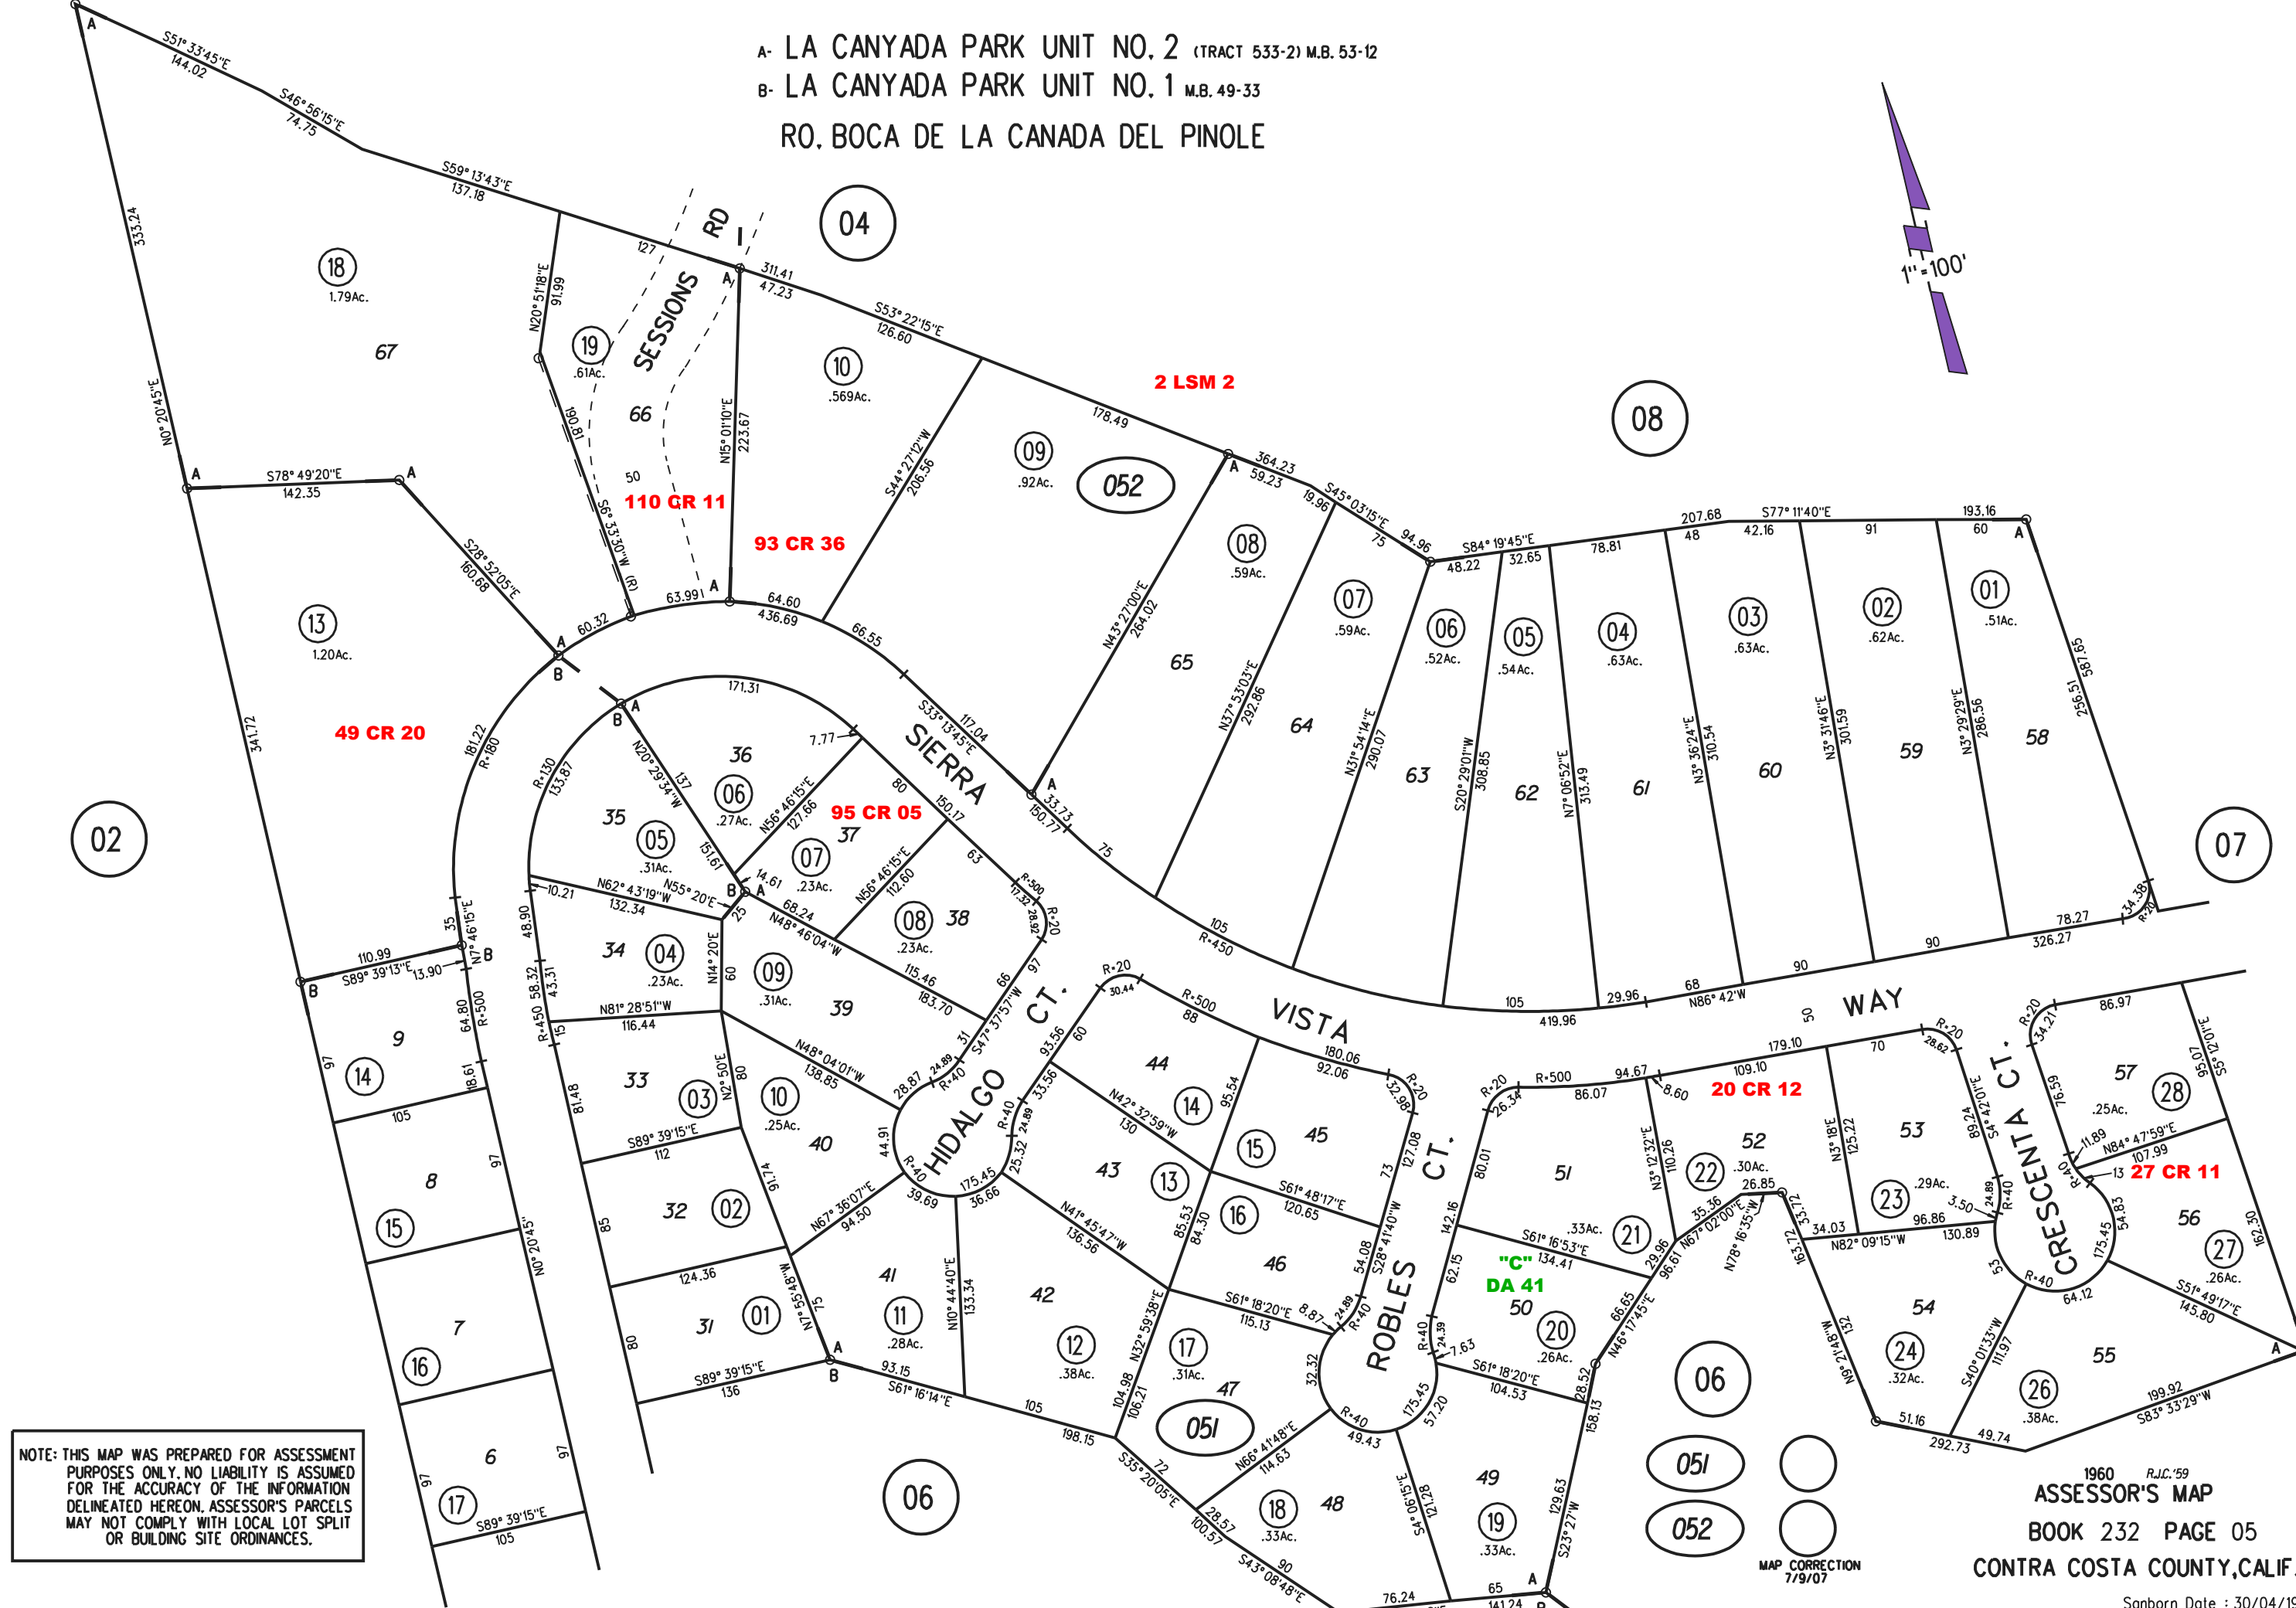

A- LA CANYADA PARK UNIT NO. 2 (TRACT 533-2) M.B. 53-12  
 B- LA CANYADA PARK UNIT NO. 1 M.B. 49-33  
 RO. BOCA DE LA CANADA DEL PINOLE

NOTE: THIS MAP WAS PREPARED FOR ASSESSMENT PURPOSES ONLY. NO LIABILITY IS ASSUMED FOR THE ACCURACY OF THE INFORMATION DELINEATED HEREON. ASSESSOR'S PARCELS MAY NOT COMPLY WITH LOCAL LOT SPLIT OR BUILDING SITE ORDINANCES.

MAP CORRECTION  
7/9/07