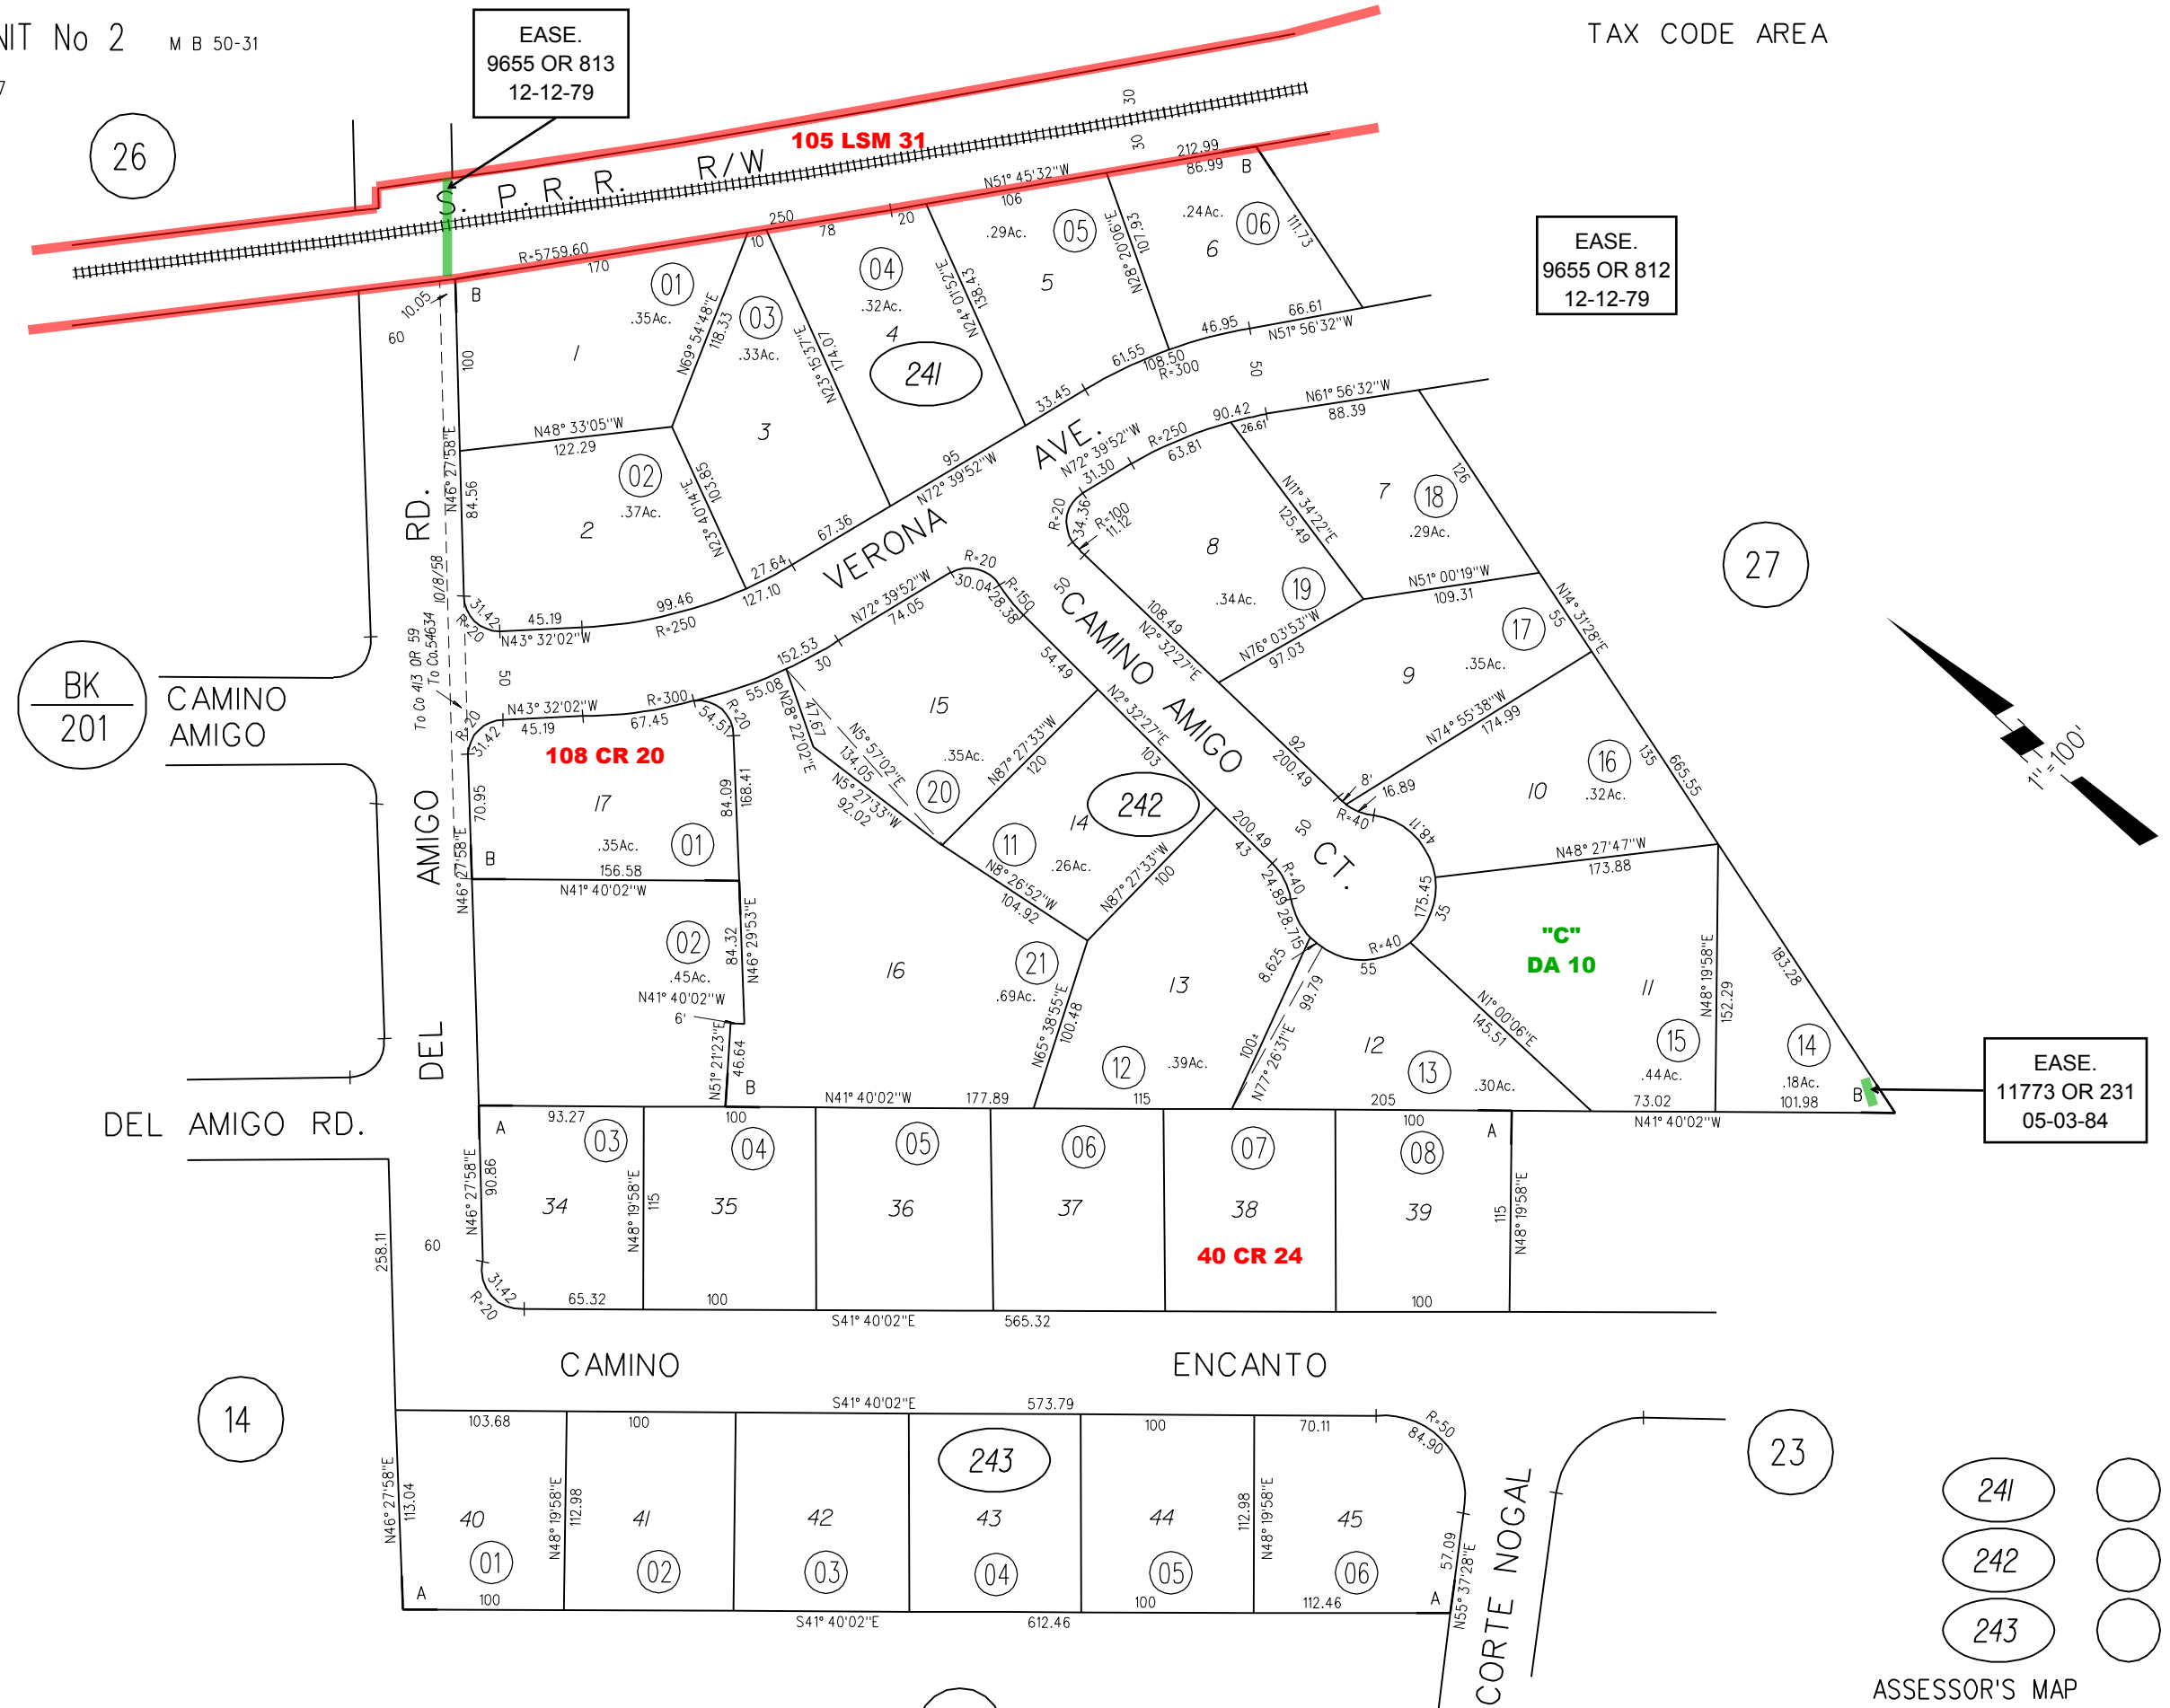

A RANCHO DEL AMIGO - UNIT No 2 M B 50-31
B VALLE DEL AMIGO M B 52-7
RANCHO SAN ROMAN

TAX CODE AREA

ASSESSOR'S MAP
BOOK 199 PAGE 24