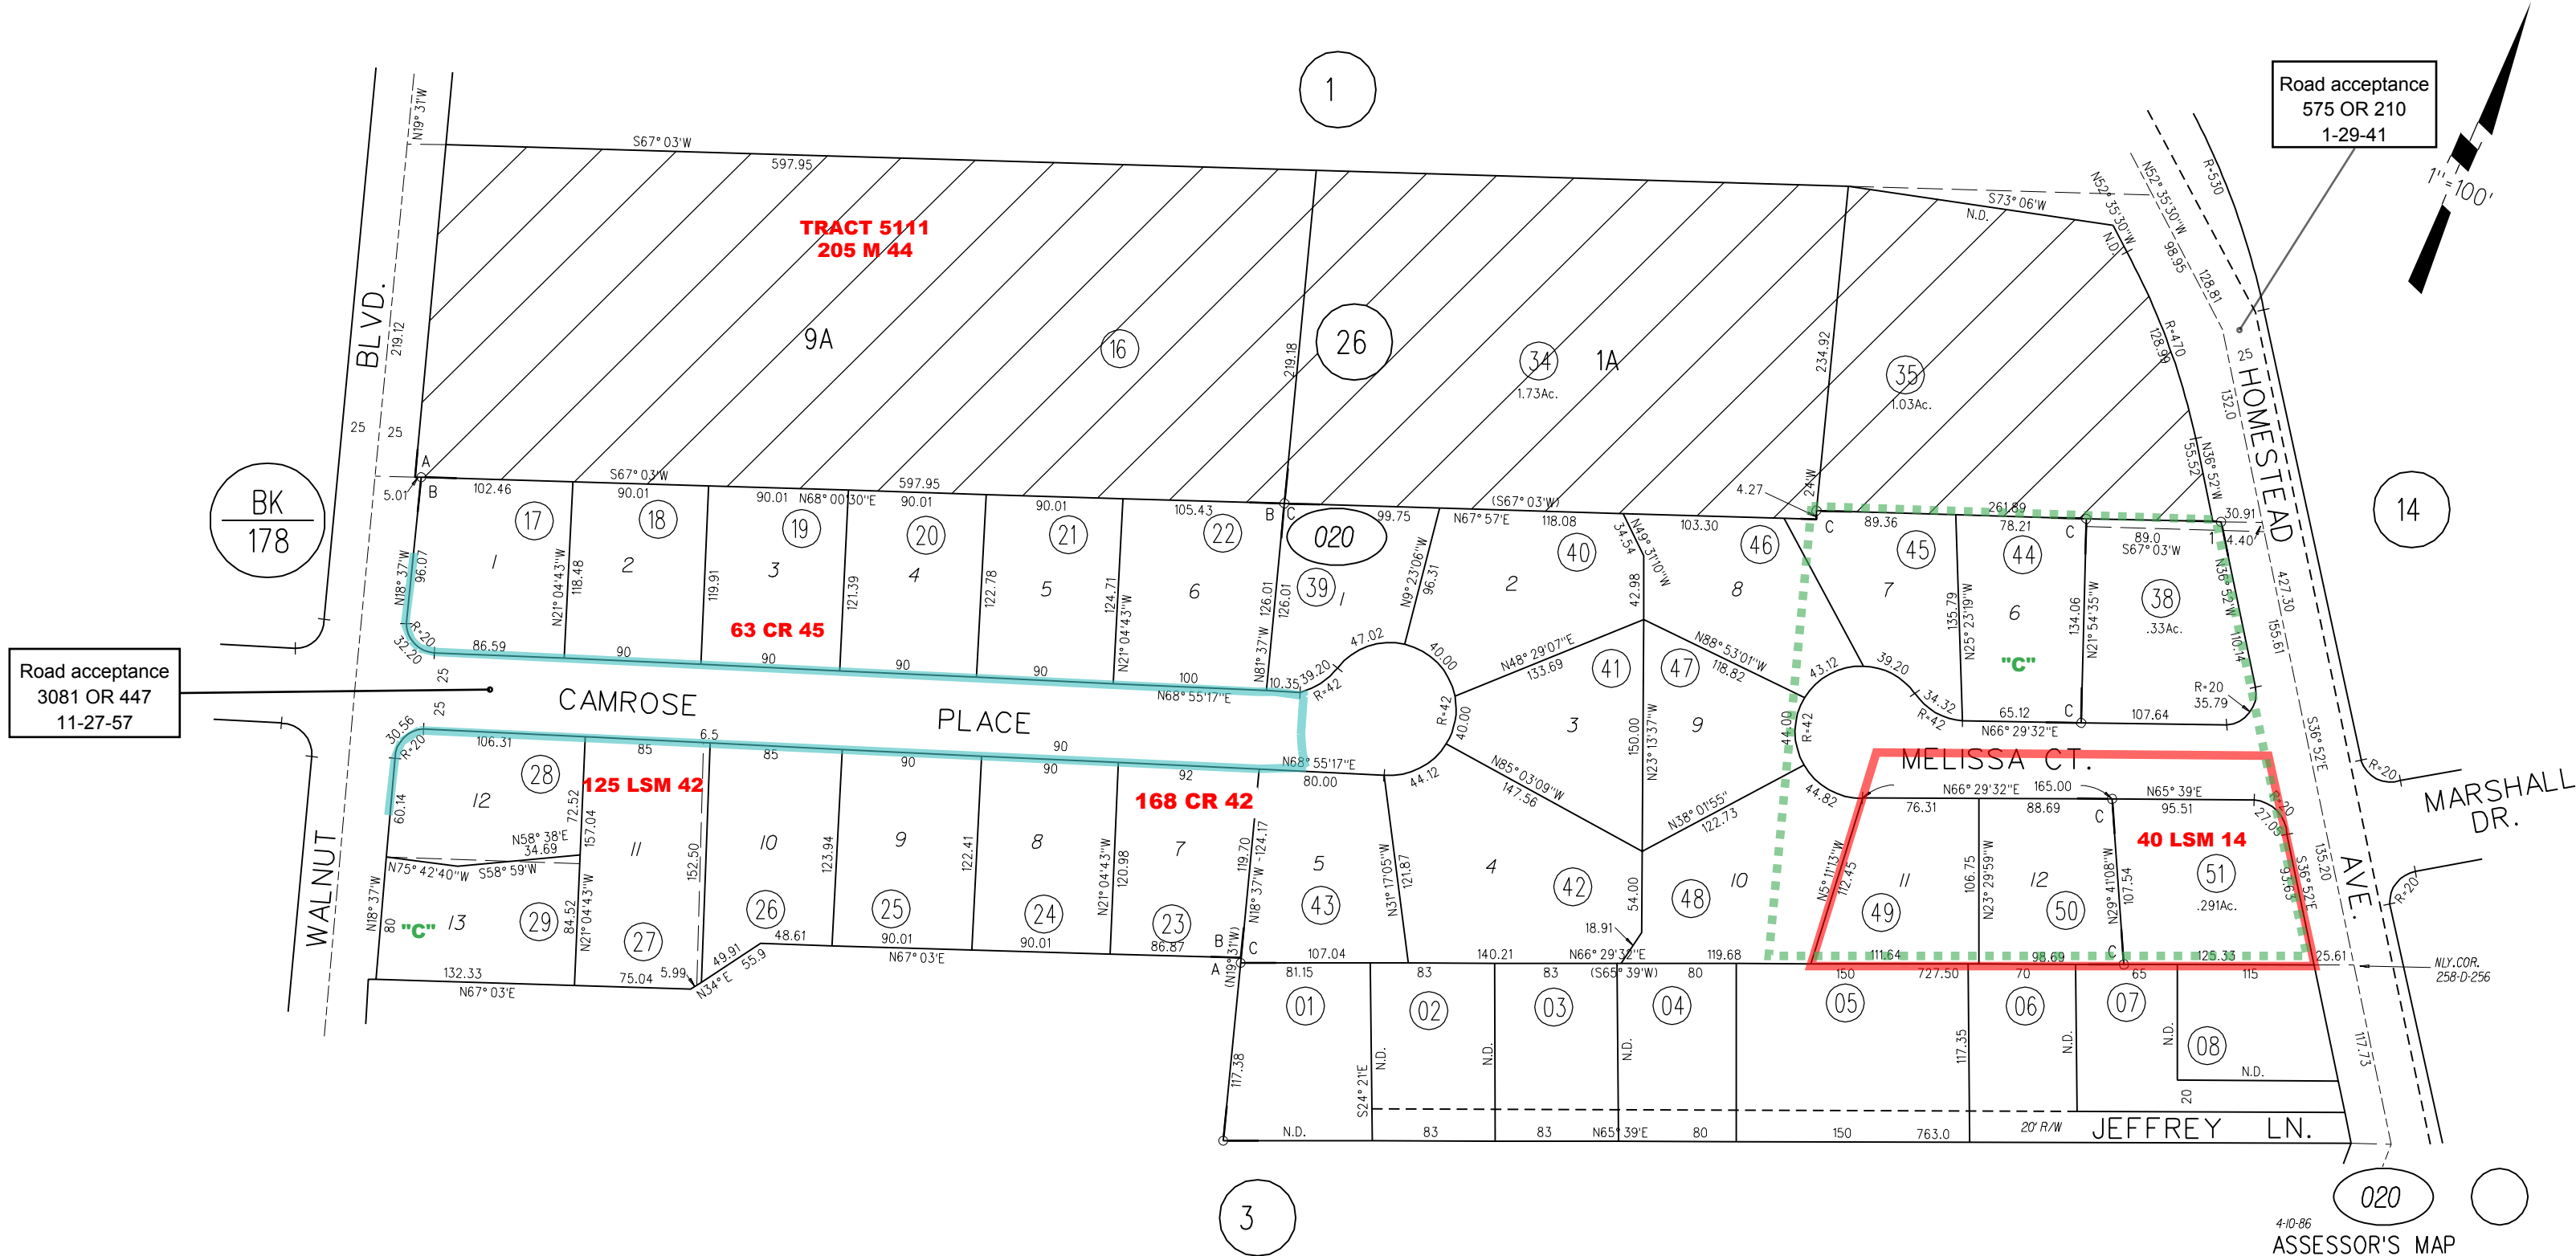

A- LOTS 1, 1A & 9A BLK. 2 WALNUT HEIGHTS M.B. 10-245

B- LOTS 1 TO 13 TRACT 2522 OLD OAK MANOR M.B. 66-26

1- 14L.S.M.46 7-31-51

C-1981 ROLL TRACT 5553 M.B. 249-10

TAX CODE AREA

4-10-86 ASSESSOR'S MAP

BOOK 179 PAGE 02

BL 1958 CONTRA COSTA COUNTY, CALIF.