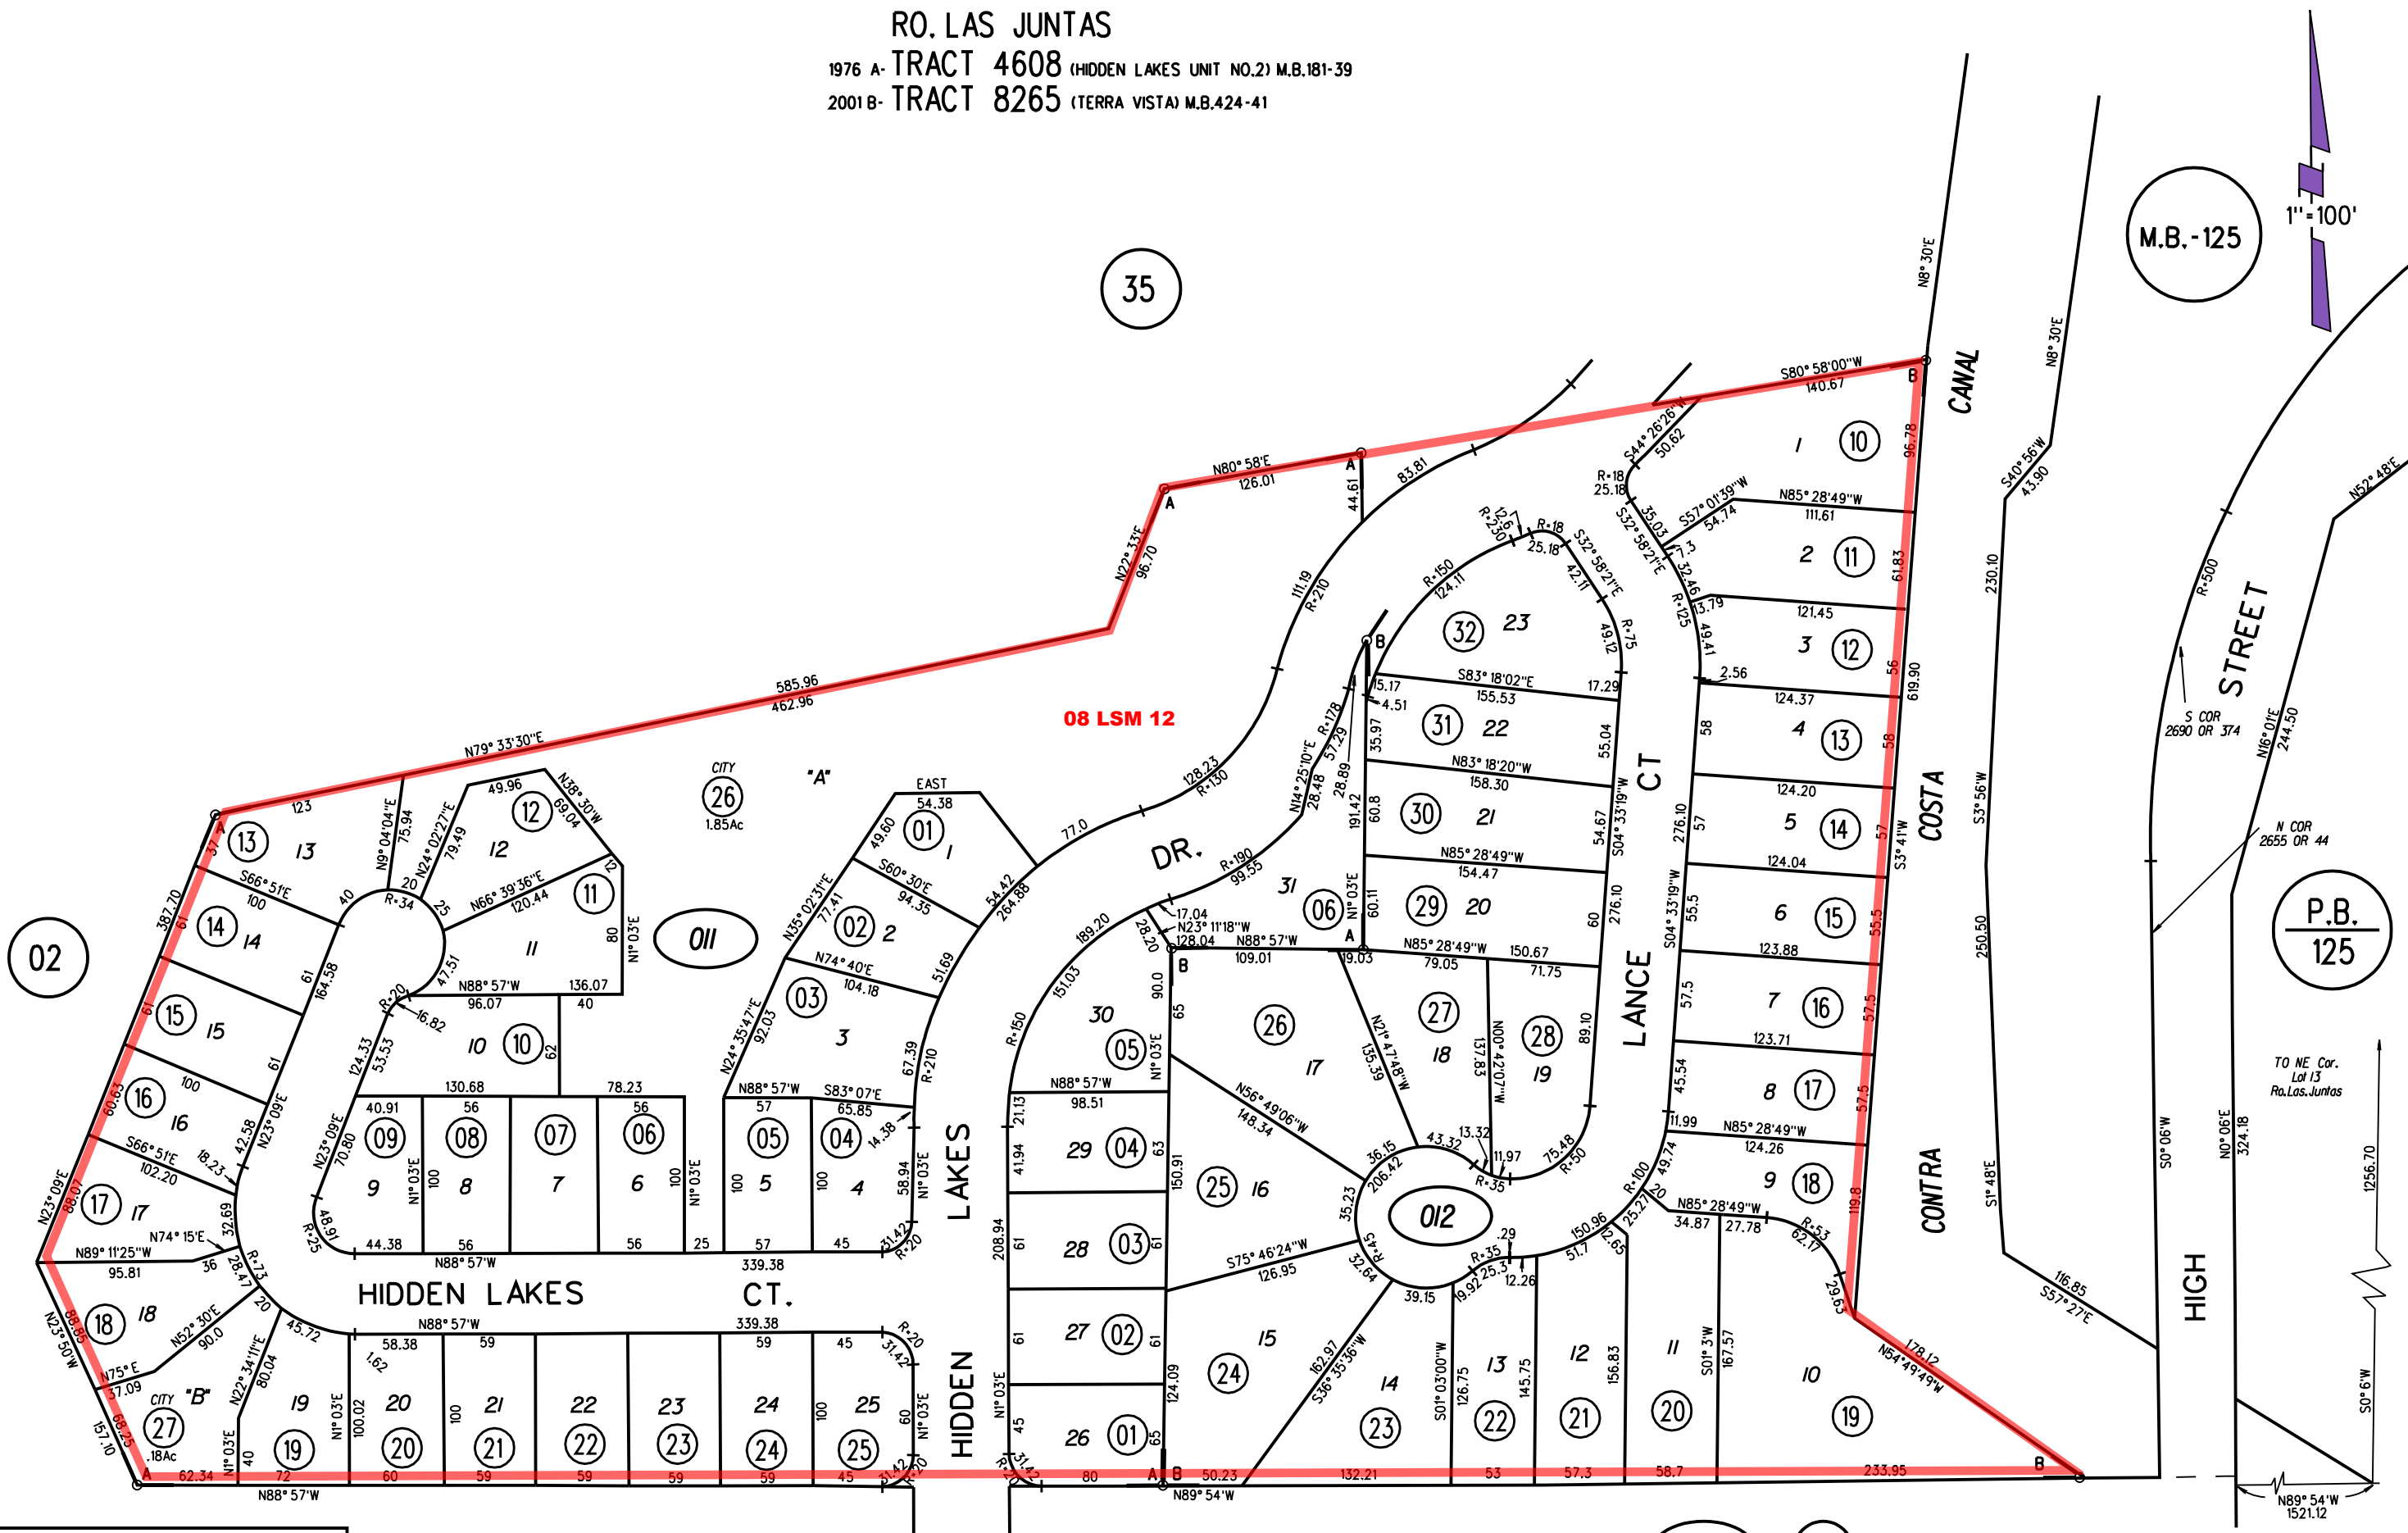

RO. LAS JUNTAS
 1976 A- TRACT 4608 (HIDDEN LAKES UNIT NO.2) M.B.181-39
 2001 B- TRACT 8265 (TERRA VISTA) M.B.424-41

NOTE: THIS MAP WAS PREPARED FOR ASSESSMENT PURPOSES ONLY. NO LIABILITY IS ASSUMED FOR THE ACCURACY OF THE INFORMATION DELINEATED HEREON. ASSESSOR'S PARCELS MAY NOT COMPLY WITH LOCAL LOT SPLIT OR BUILDING SITE ORDINANCES.