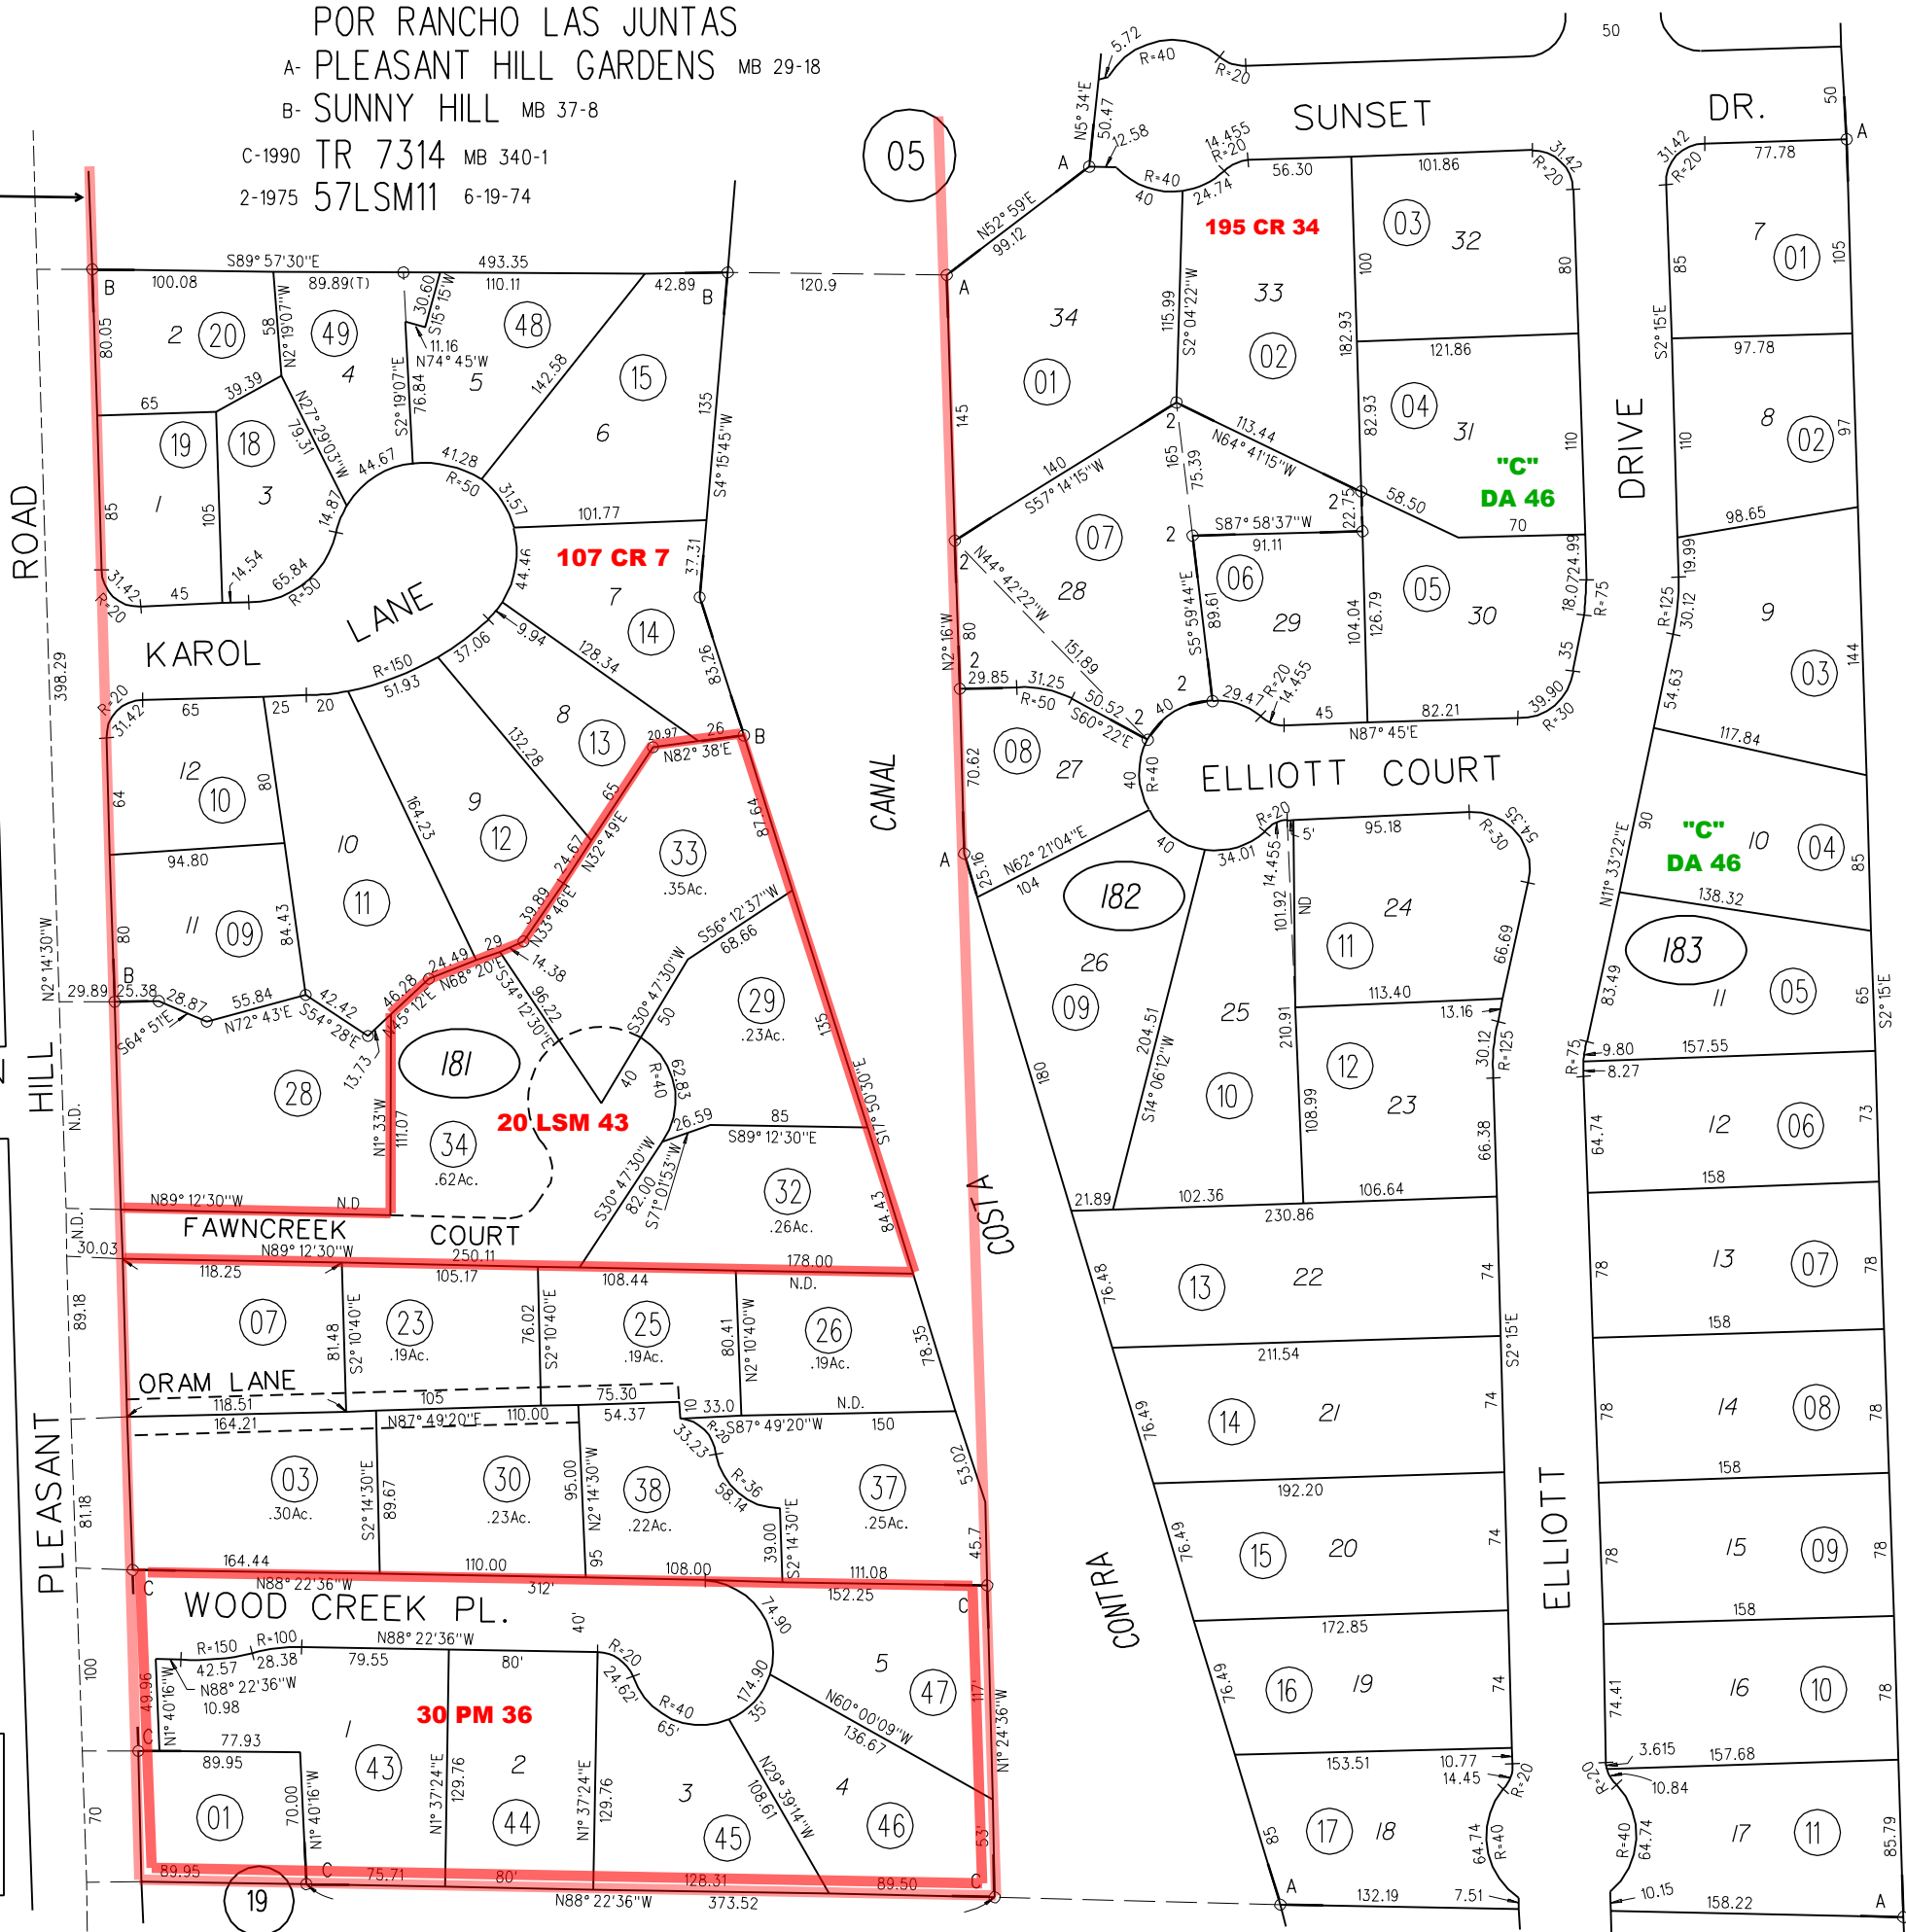

POR RANCHO LAS JUNTAS
 A- PLEASANT HILL GARDENS MB 29-18
 B- SUNNY HILL MB 37-8
 C-1990 TR 7314 MB 340-1
 2-1975 57LSM11 6-19-74

02 LSM 34

166

CHARLTON DR.

17

NOTE: THIS MAP WAS PREPARED FOR ASSESSMENT PURPOSES ONLY. NO LIABILITY IS ASSUMED FOR THE ACCURACY OF THE INFORMATION DELINEATED HEREON. ASSESSOR'S PARCELS MAY NOT COMPLY WITH LOCAL LOT SPLIT OR BUILDING SITE ORDINANCES.