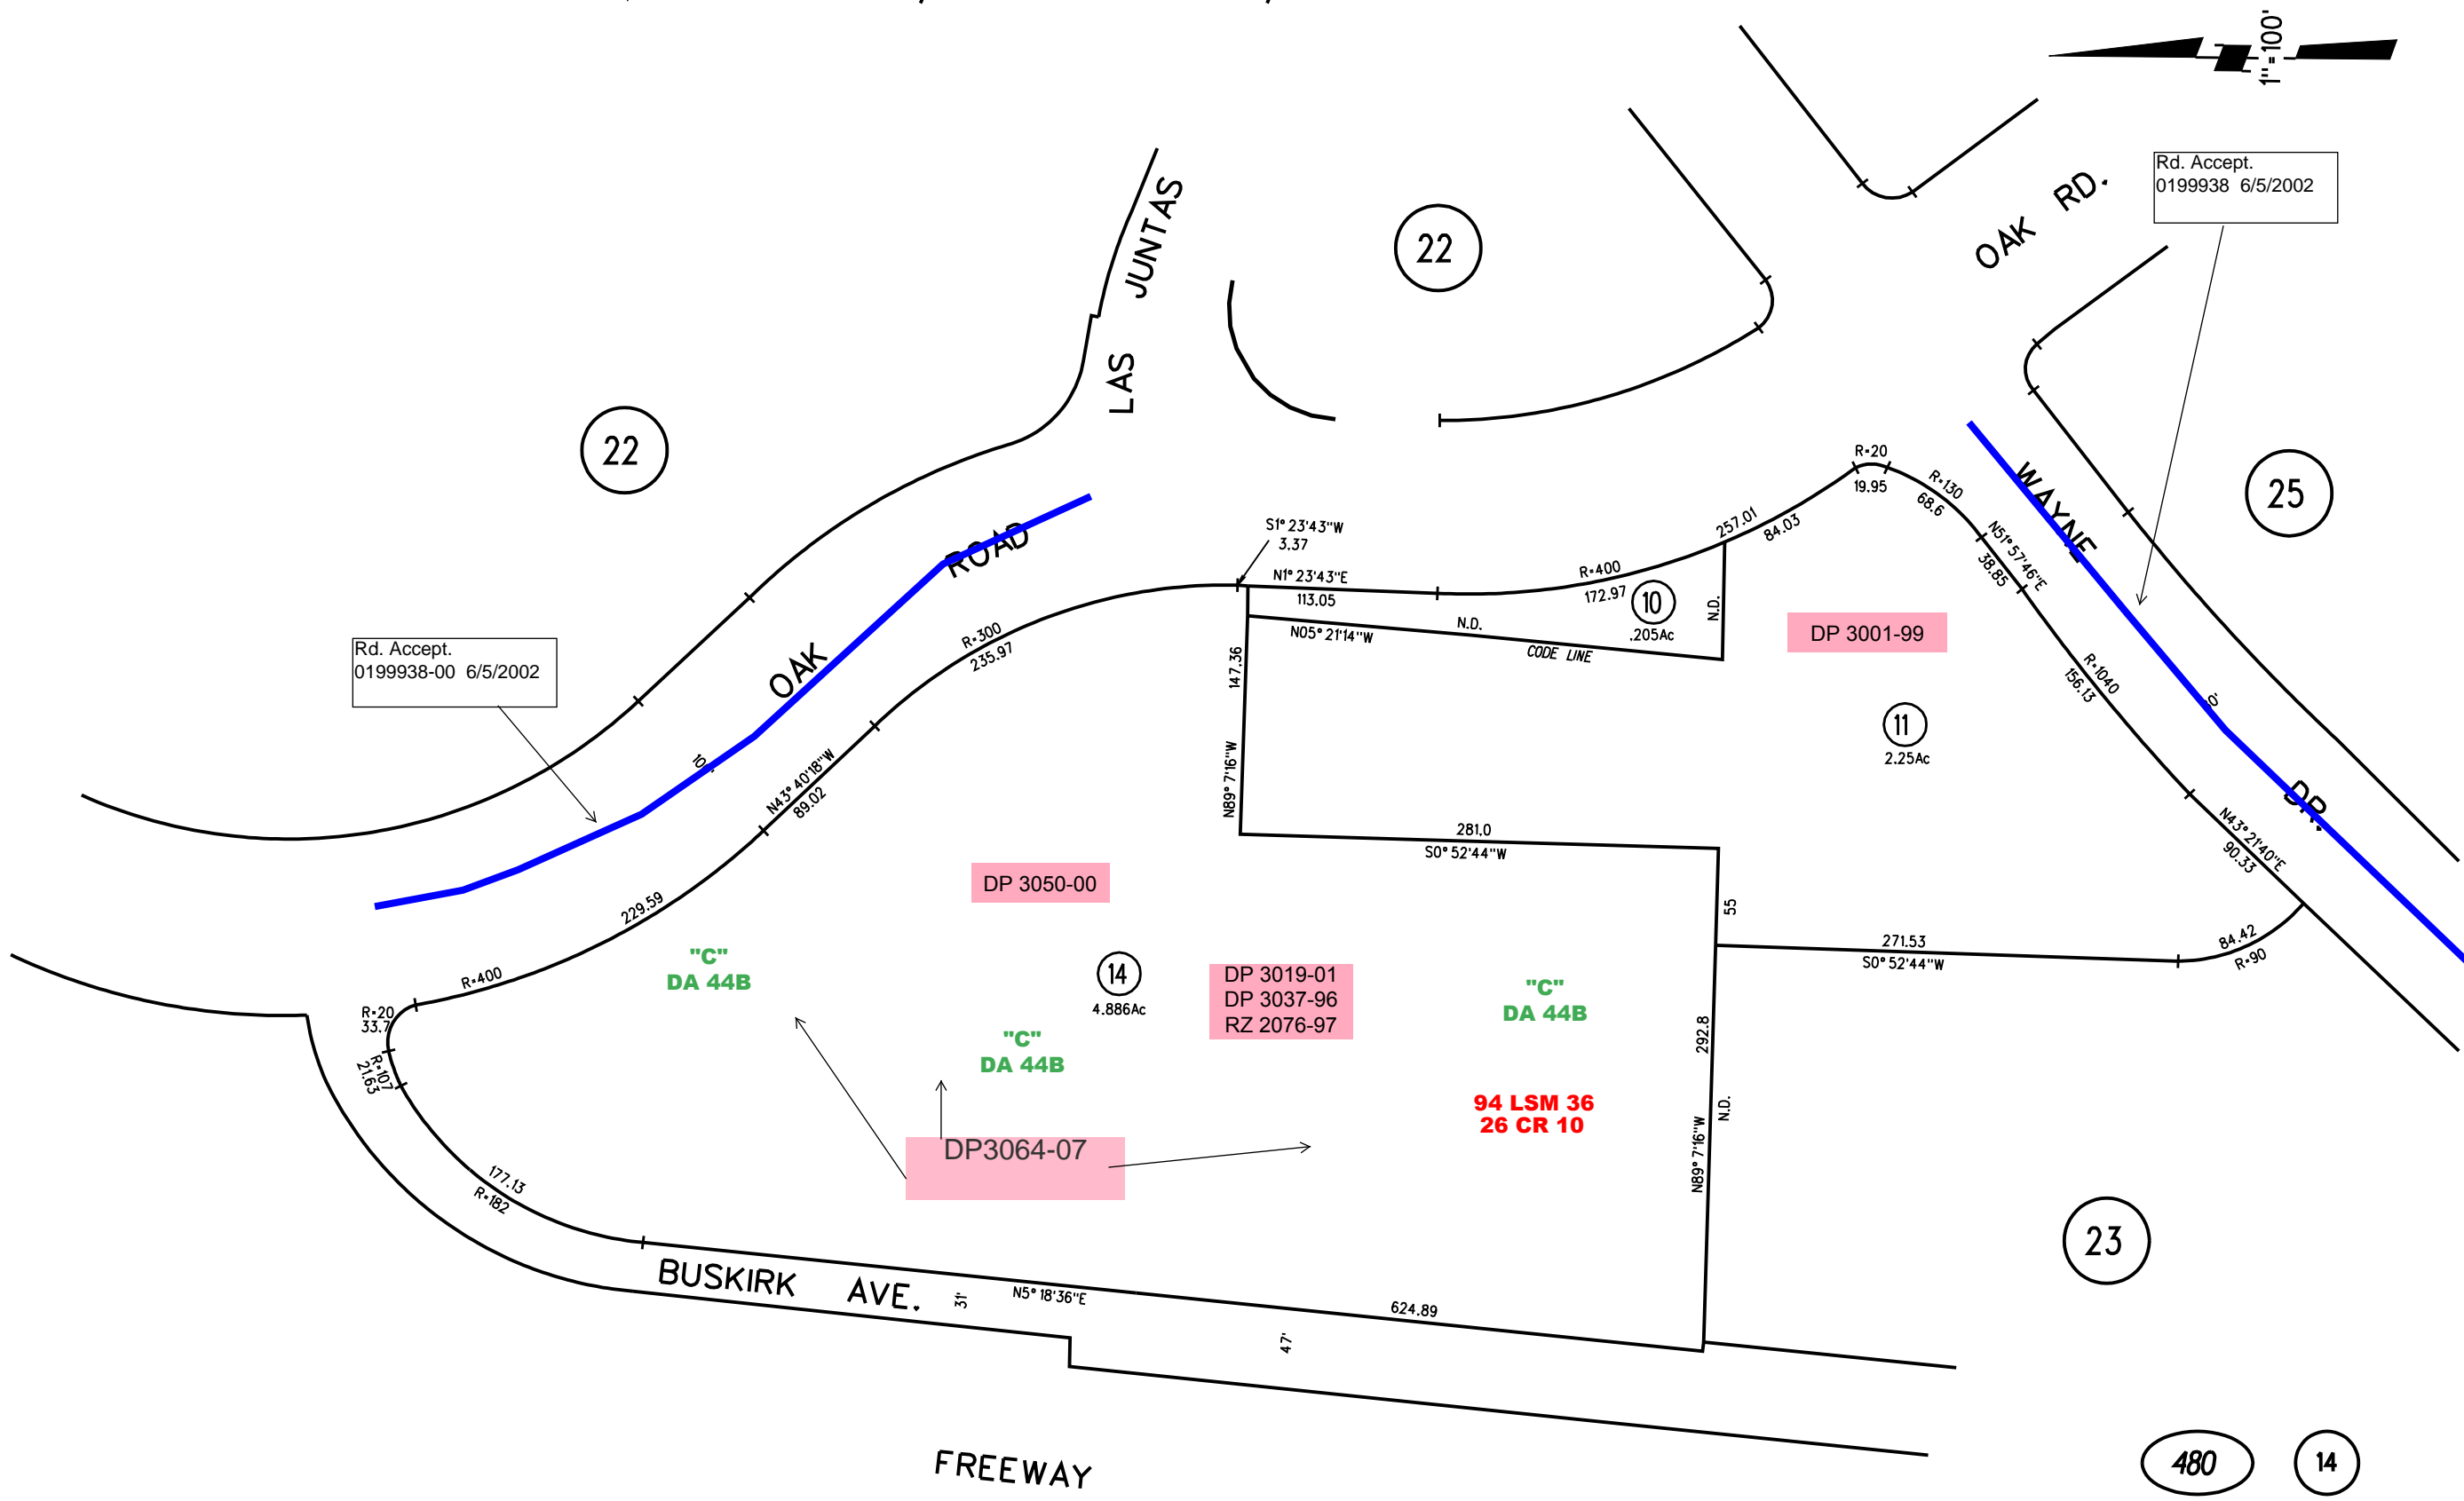

PORS. TR2027 & TR2147, LAS JUNTAS ESTATES, RANCHO LAS JUNTAS

See RW 4861-95  
for right of way on:  
Oak Rd  
Wayne Dr  
Buskirk Ave

Rd. Accept.  
0199938-00 6/5/2002

Rd. Accept.  
0199938 6/5/2002

NOTE: THIS MAP WAS PREPARED FOR ASSESSMENT PURPOSES ONLY. NO LIABILITY IS ASSUMED FOR THE ACCURACY OF THE INFORMATION DELINEATED HEREON. ASSESSOR'S PARCELS MAY NOT COMPLY WITH LOCAL LOT SPLIT OR BUILDING SITE ORDINANCES.

480 14  
MAP CORRECTION  
11/16/09