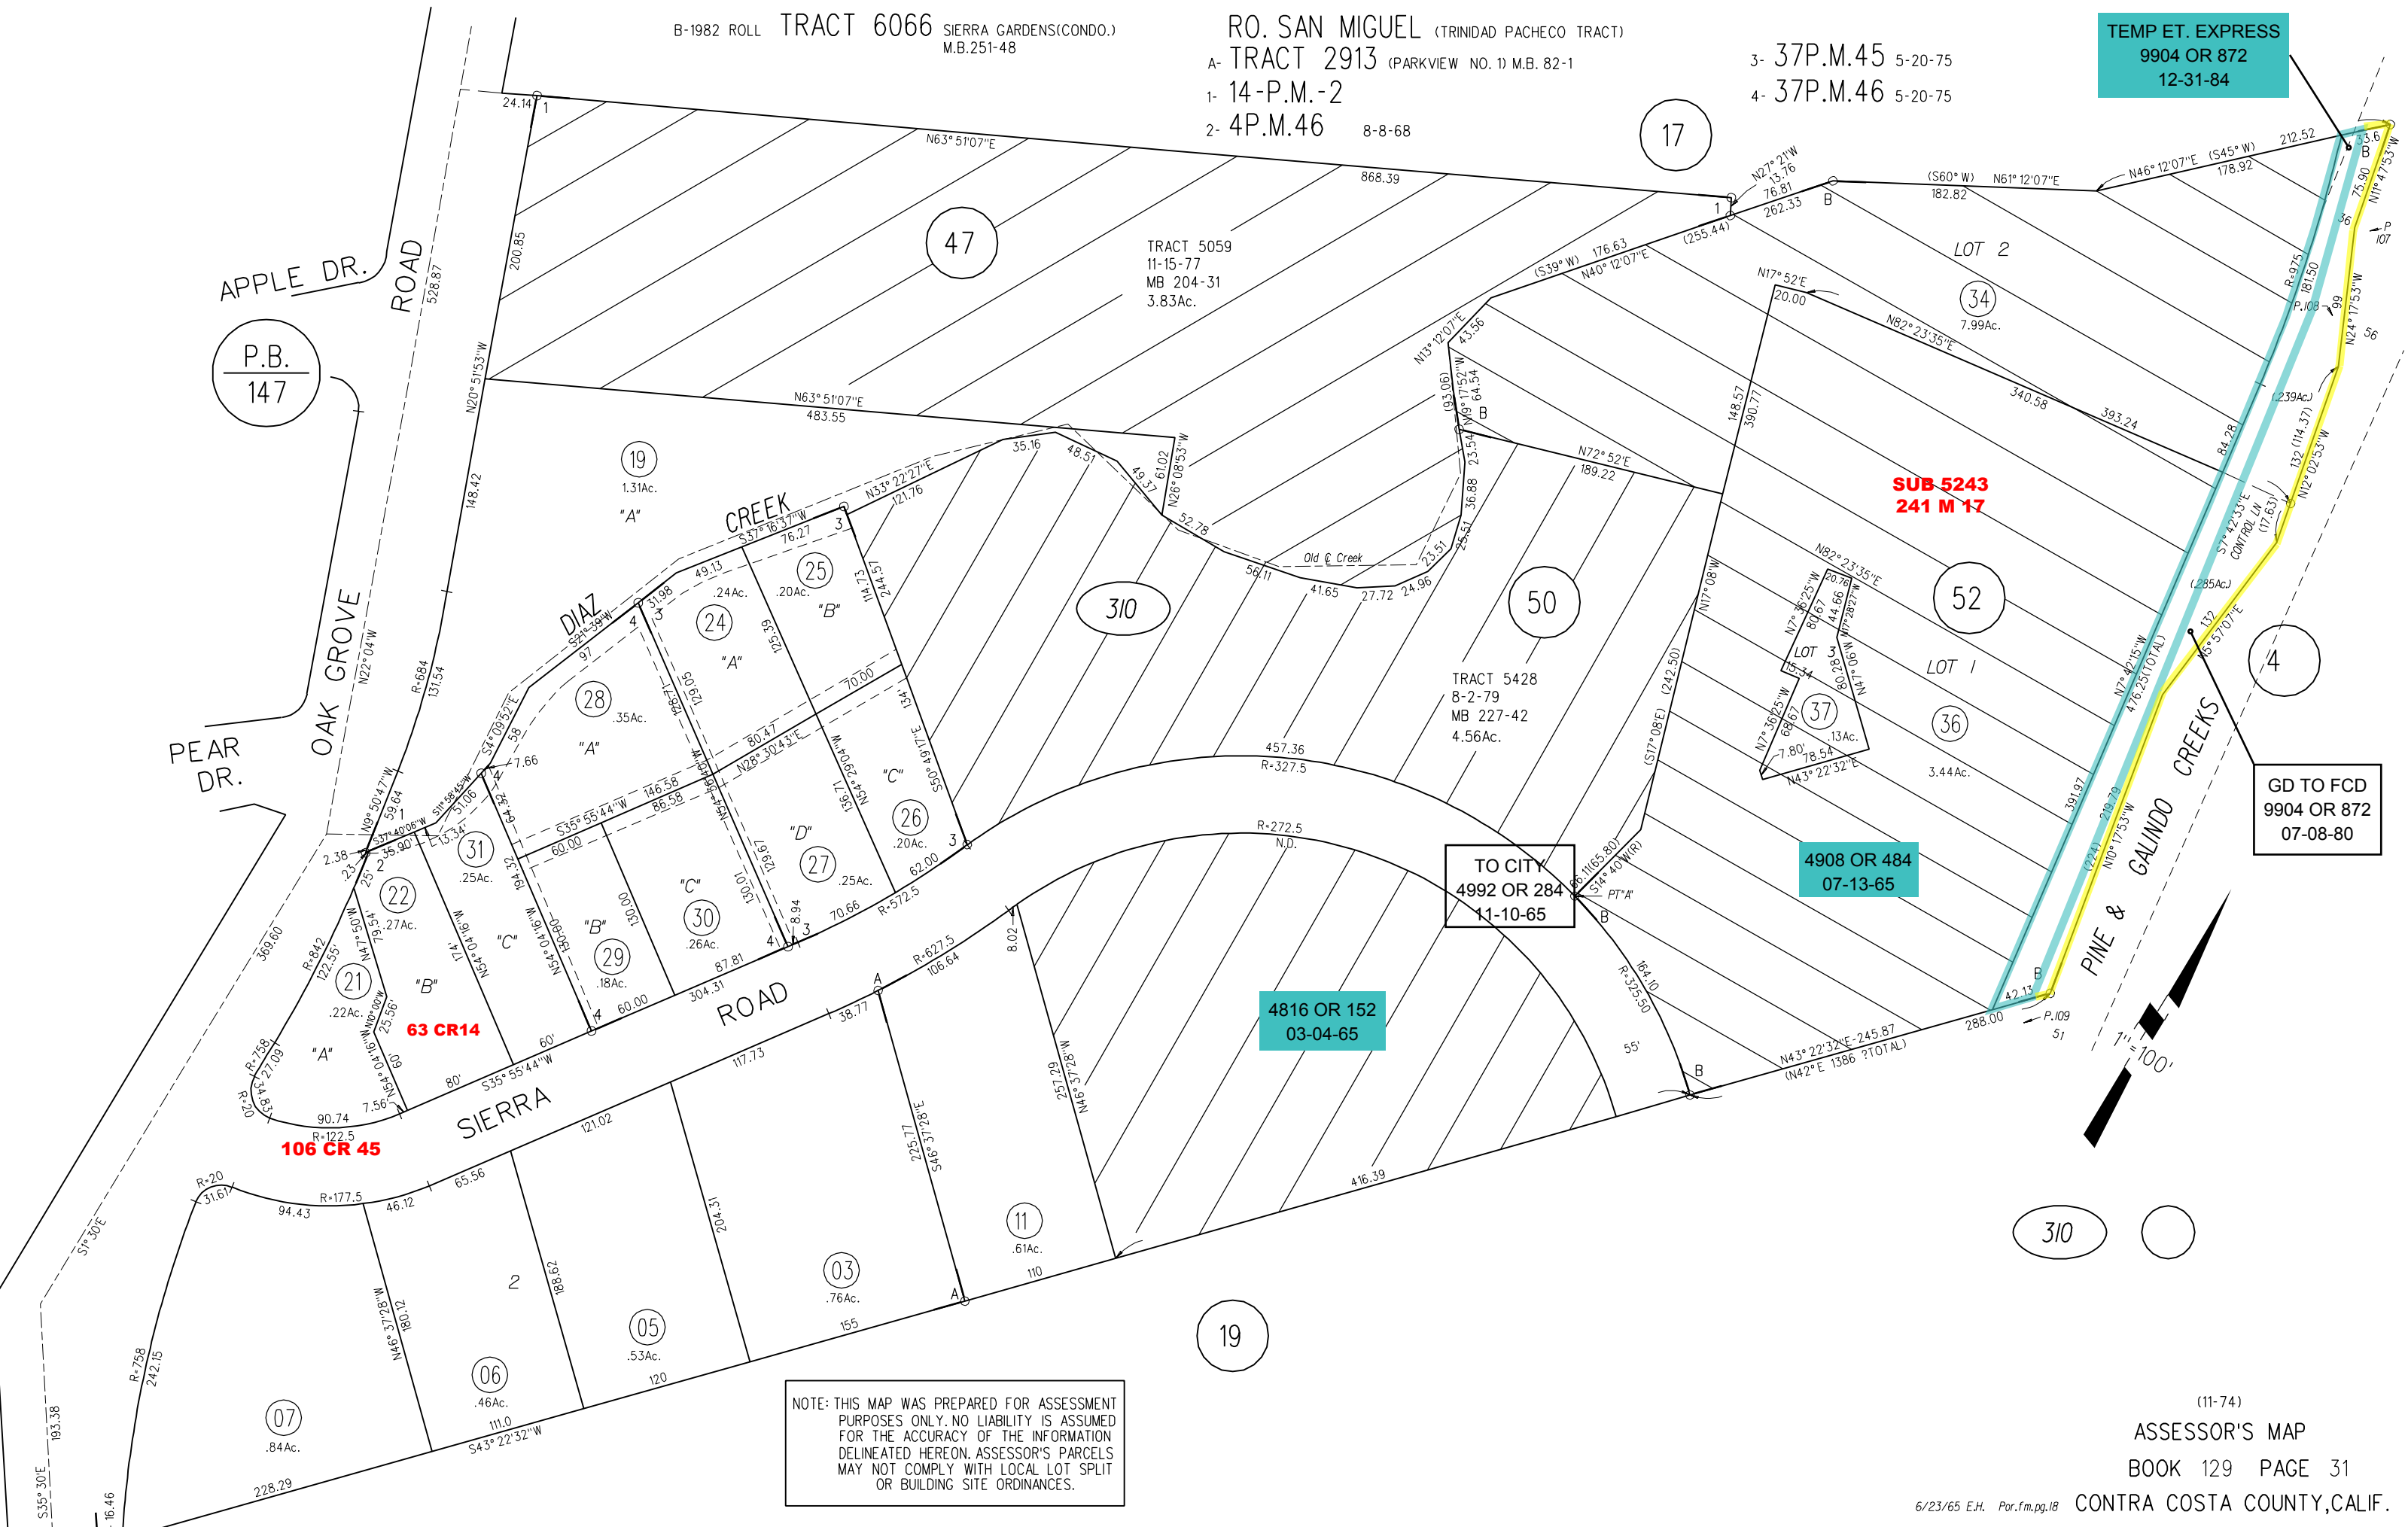

B-1982 ROLL TRACT 6066 SIERRA GARDENS(CONDO.)  
M.B.251-48

RO. SAN MIGUEL (TRINIDAD PACHECO TRACT)  
A- TRACT 2913 (PARKVIEW NO. 1) M.B. 82-1  
1- 14-P.M.-2  
2- 4P.M.46 8-8-68

3- 37P.M.45 5-20-75  
4- 37P.M.46 5-20-75

TEMP ET. EXPRESS  
9904 OR 872  
12-31-84

GD TO FCD  
9904 OR 872  
07-08-80

TO CITY  
4992 OR 284  
11-10-65

4908 OR 484  
07-13-65

4816 OR 152  
03-04-65

P.B.  
147

NOTE: THIS MAP WAS PREPARED FOR ASSESSMENT PURPOSES ONLY. NO LIABILITY IS ASSUMED FOR THE ACCURACY OF THE INFORMATION DELINEATED HEREON. ASSESSOR'S PARCELS MAY NOT COMPLY WITH LOCAL LOT SPLIT OR BUILDING SITE ORDINANCES.