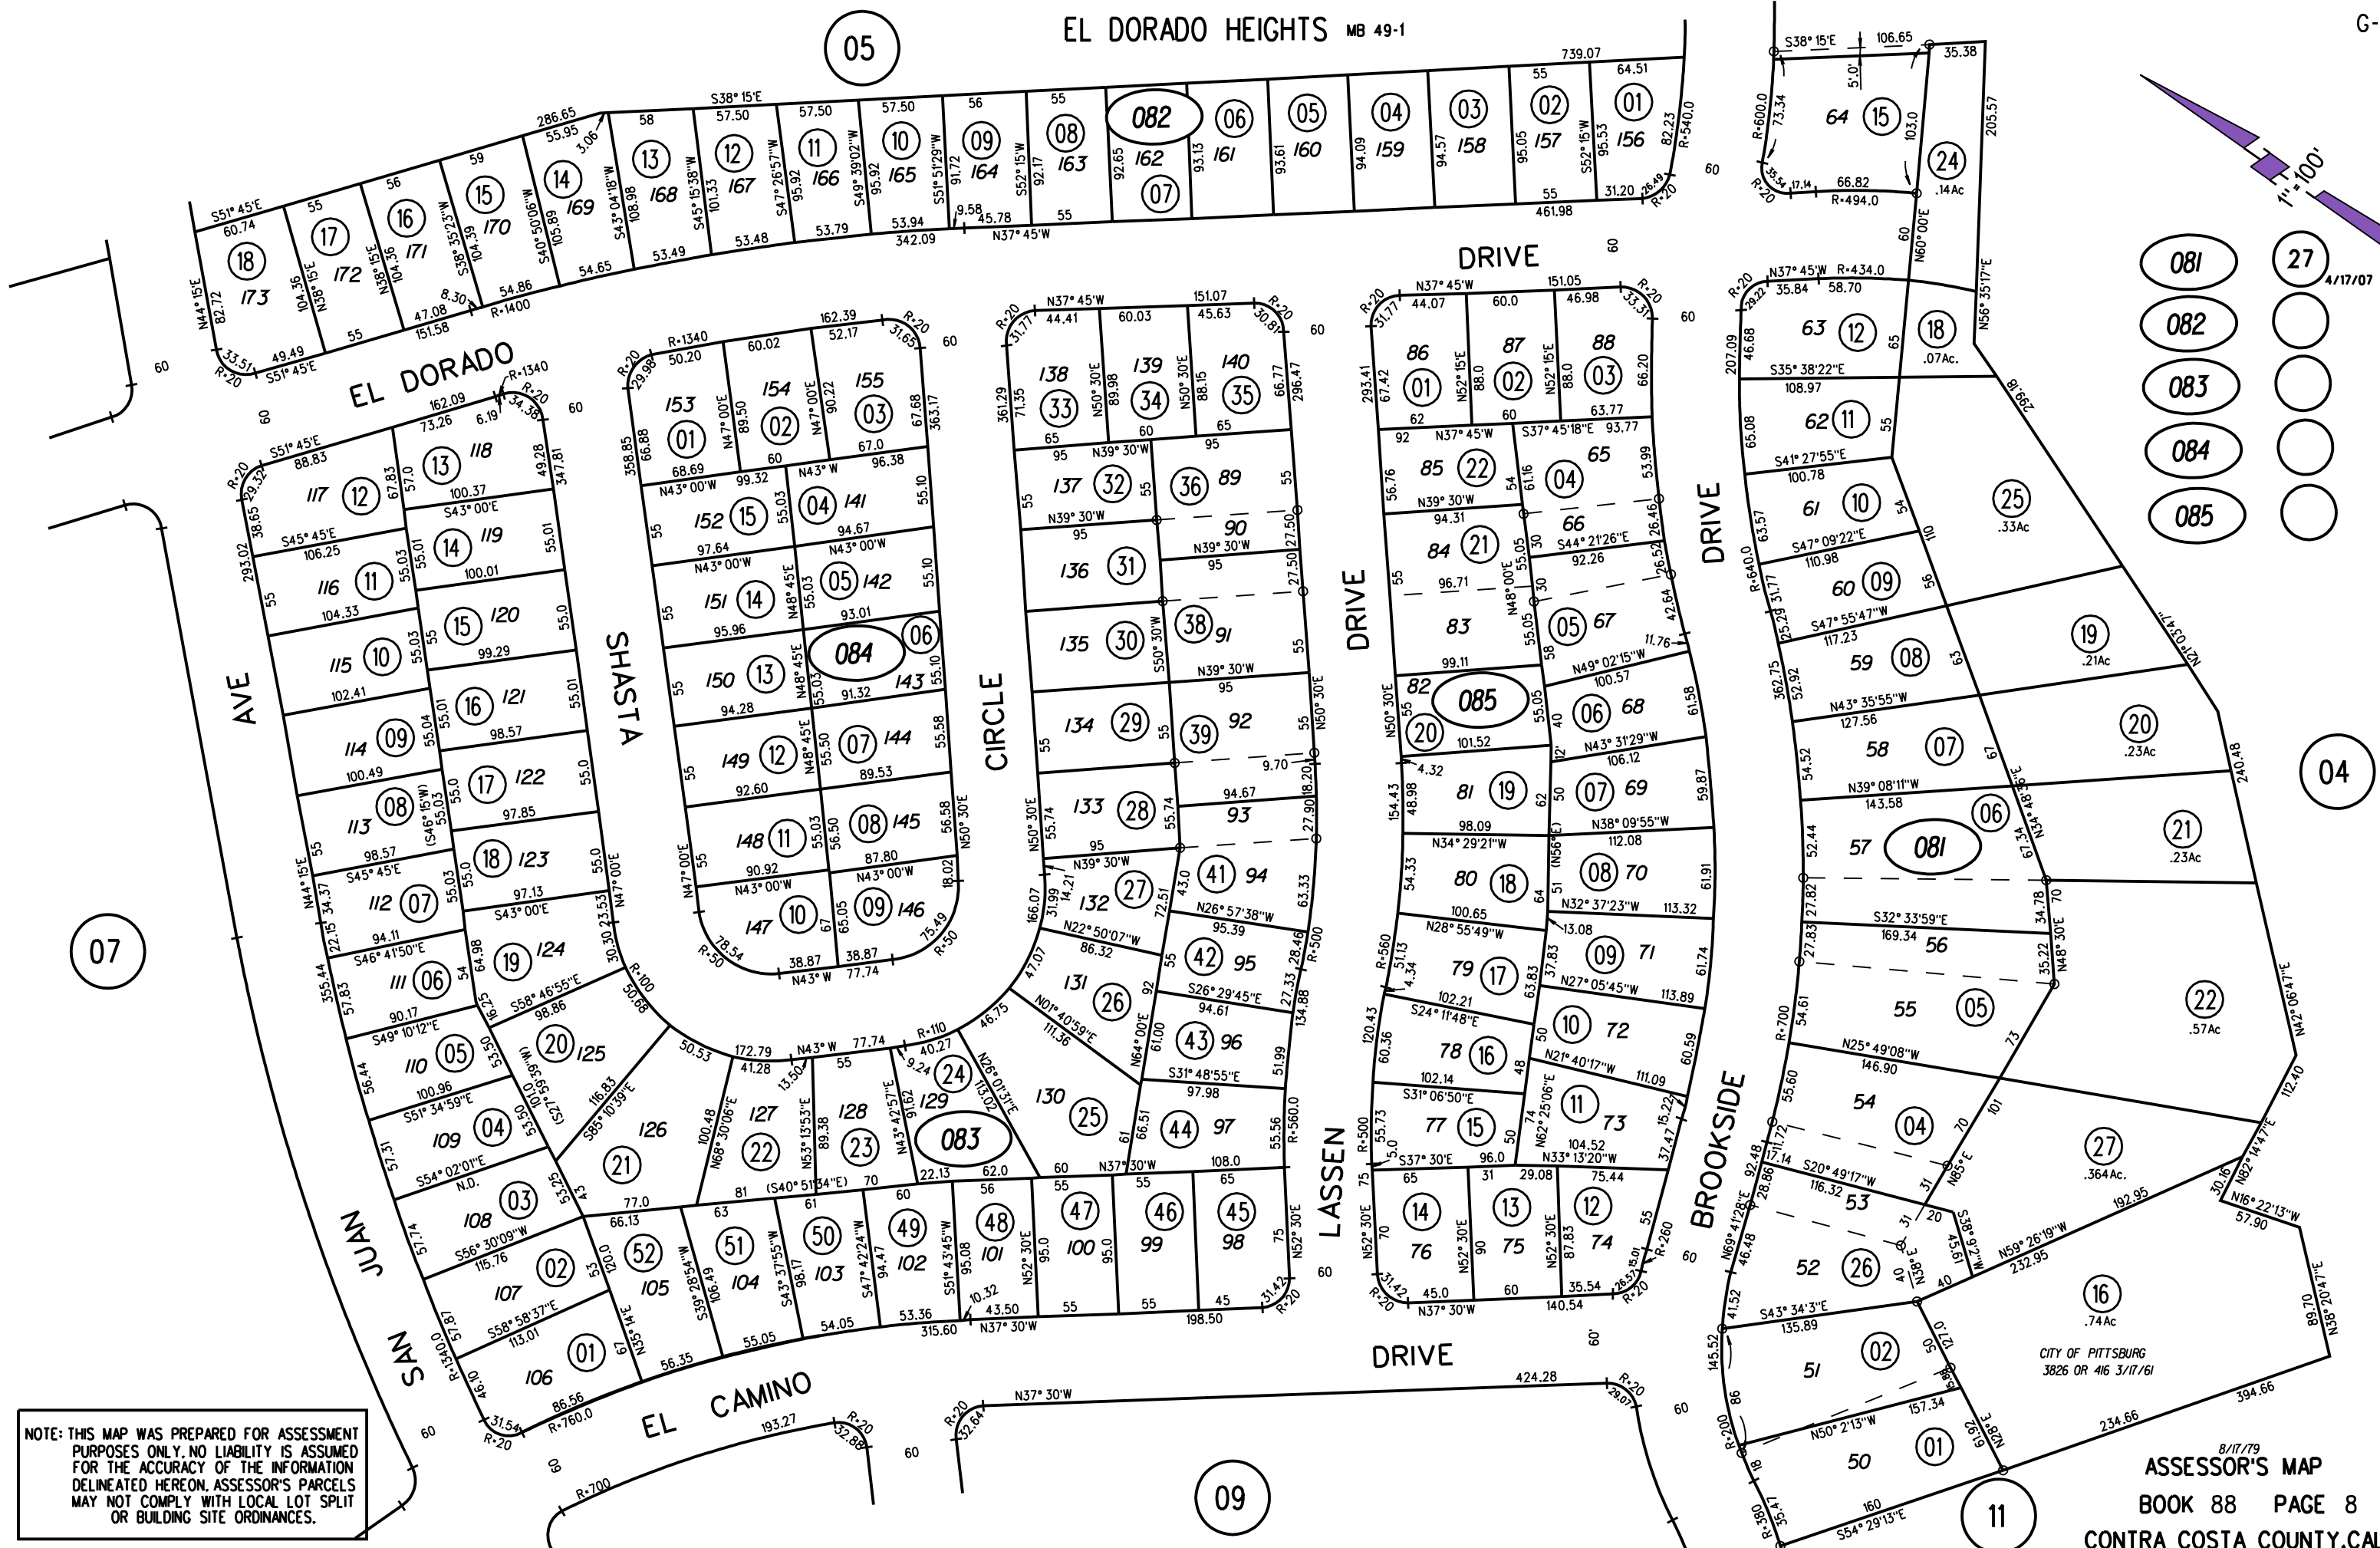

EL DORADO HEIGHTS MB 49-1

05

NOTE: THIS MAP WAS PREPARED FOR ASSESSMENT PURPOSES ONLY. NO LIABILITY IS ASSUMED FOR THE ACCURACY OF THE INFORMATION DELINEATED HEREON. ASSESSOR'S PARCELS MAY NOT COMPLY WITH LOCAL LOT SPLIT OR BUILDING SITE ORDINANCES.

8/17/79  
 ASSESSOR'S MAP  
 BOOK 88 PAGE 8  
 CONTRA COSTA COUNTY, CALIF.