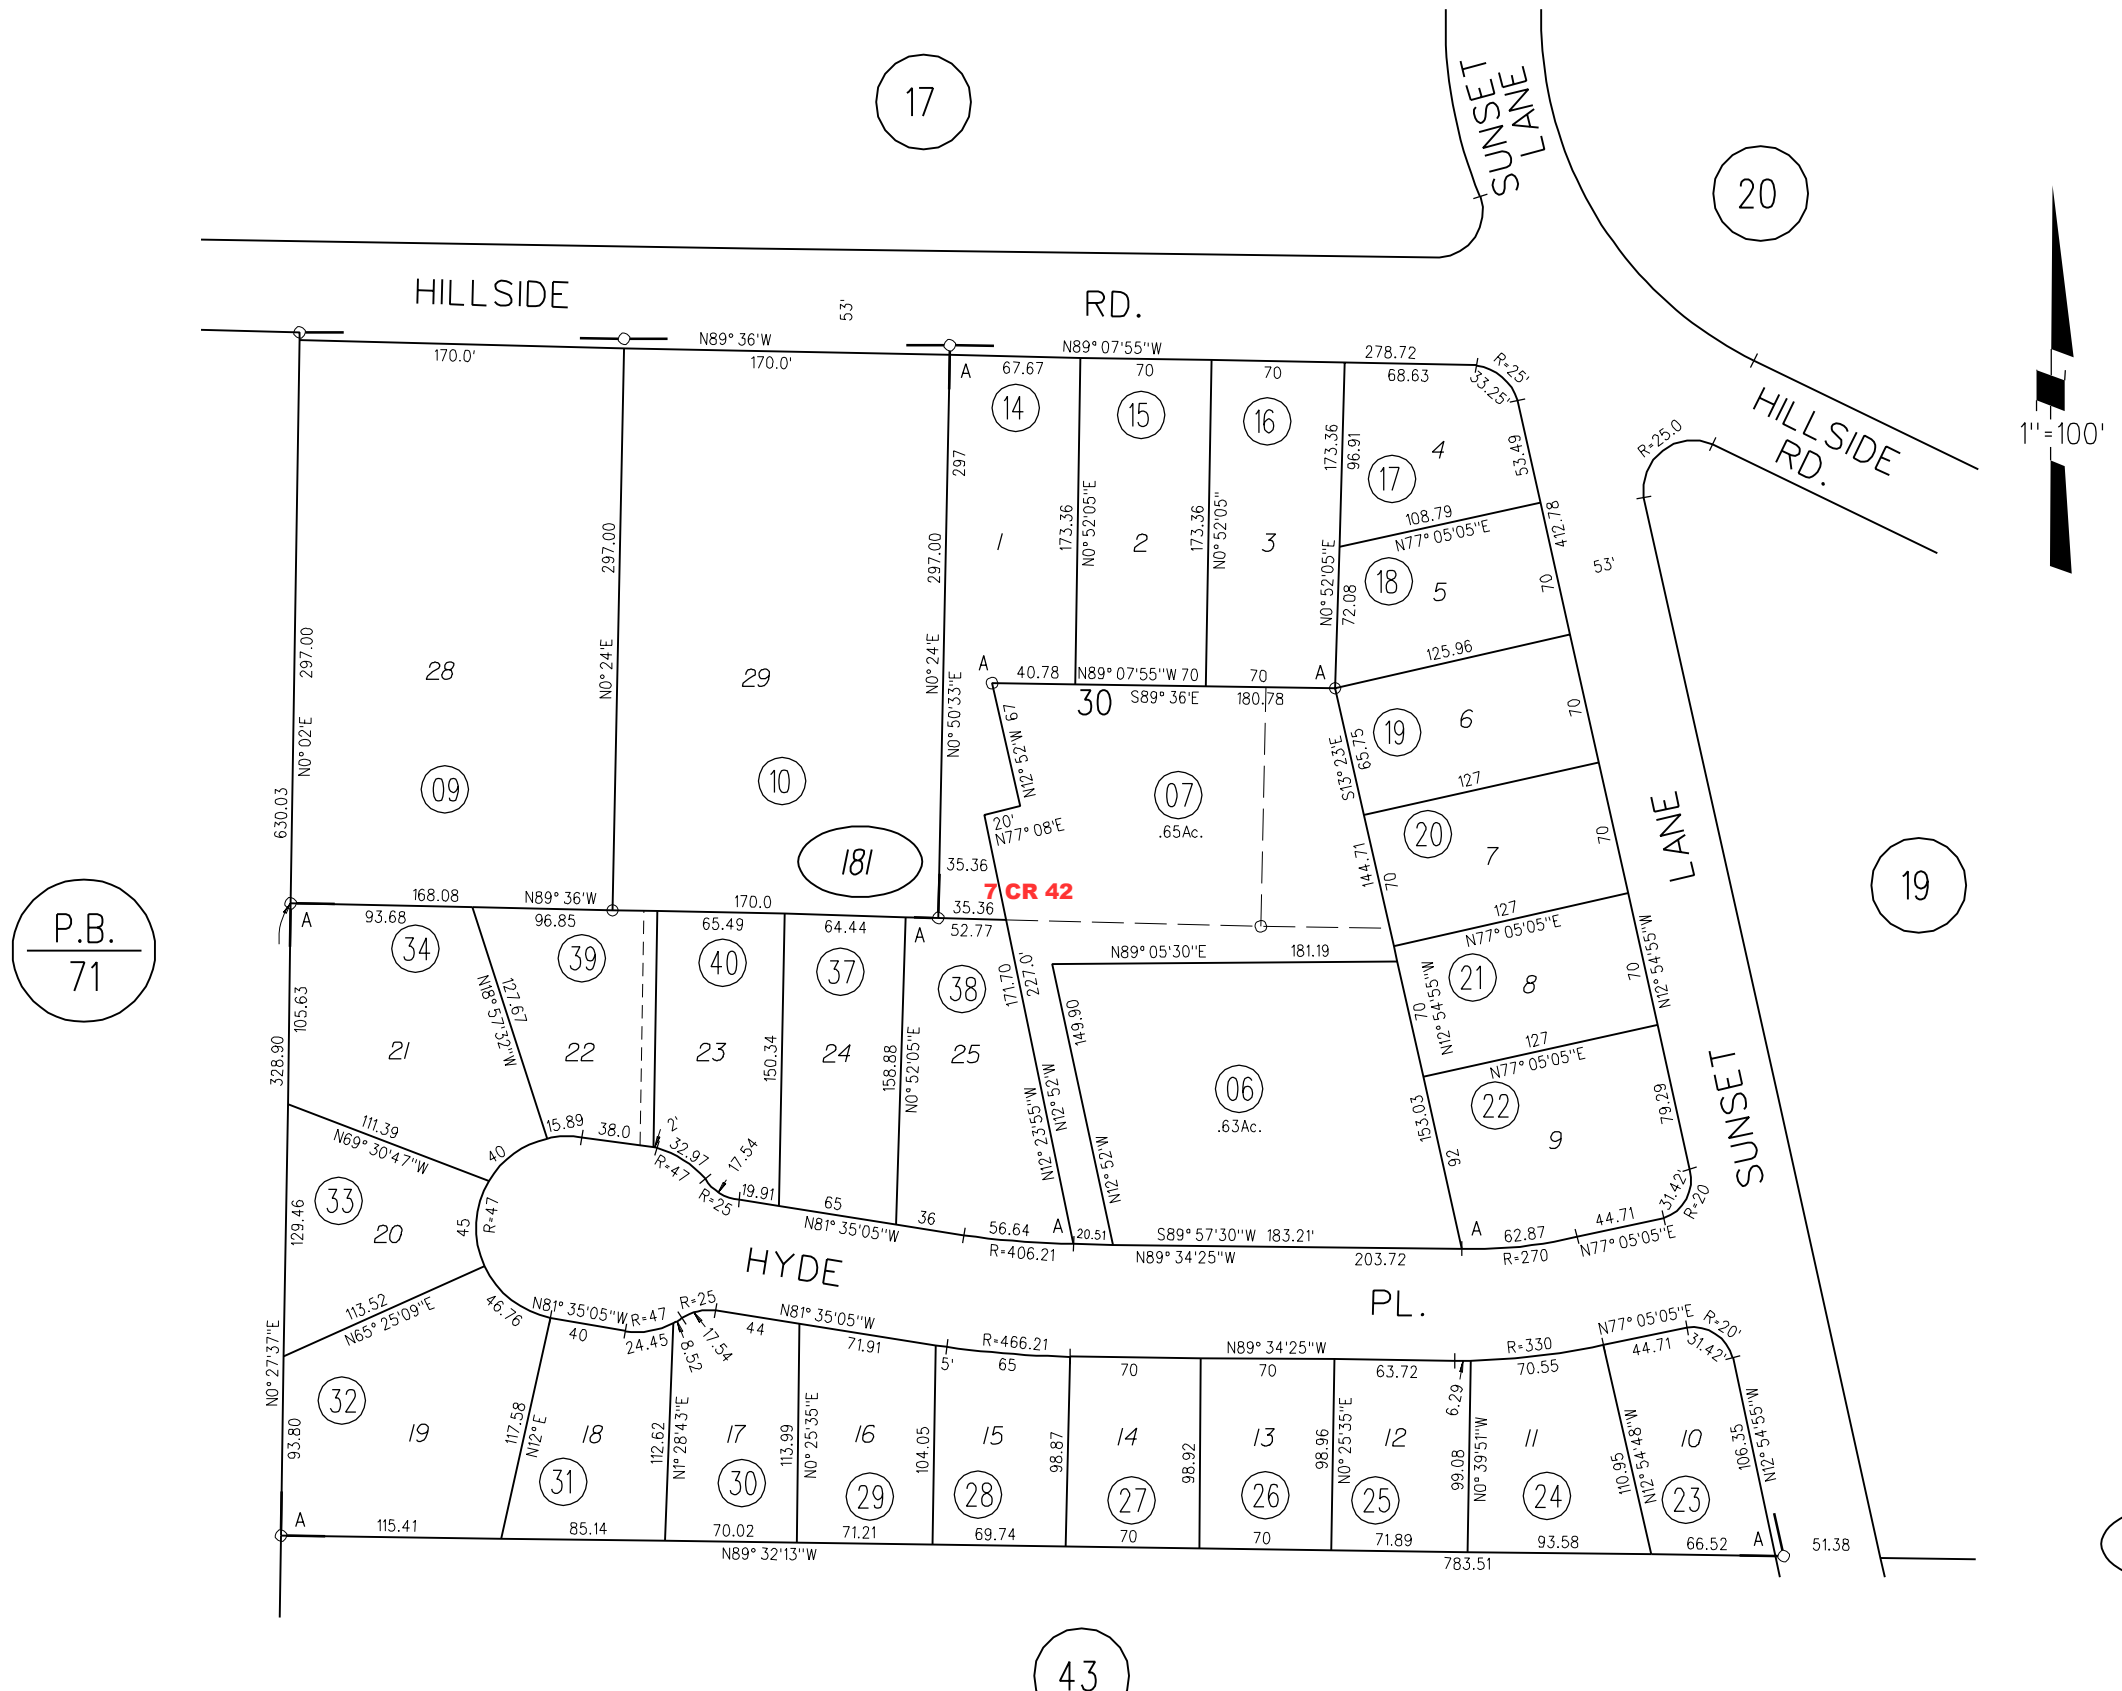

TREGALLAS TRACT M.B. 18-433 & 434
 TREGALLAS RIVER VIEW SUB'N NO. 2 M.B. 33-23 & 24
 A-1974 ROLL TRACT 4408 (HYDE PARK NO. 2) MB 166-17

TAX CODE AREA

ASSESSOR'S MAP

BOOK 68 PAGE 18

1/21/63 CONTRA COSTA COUNTY, CALIF.